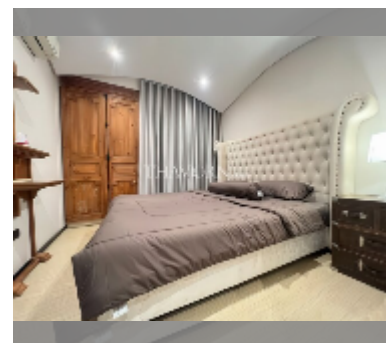

Condo for sale 1 bedroom 32.09 m² in Venetian Condo Resort, Pattaya

฿ 1,790,000

UNIT PARAMETERS:

UID	FS-242170
quota	thai quota
type	1 bedroom
size	32.09m²
floor	3
view	city view
quality	good
equipment: furniture, air conditioner, television, refrigerator	

PROJECT PARAMETERS:

district	Na Jomtien
buildings	4
floors	8
built in	2015
maintenance	฿ 15,403/year

FACILITIES:

General information: resort, meters to beach: 500, minutes to beach: 10, open parking.

Swimming pool: swimming pool, kids pool, water slides, waterfall, jacuzzi, pool bar .

Chill zone: chill zone, garden.

Health zone: gym, sauna, hamam.

Other: reception, clubhouse, meeting room, games room, kids playgarden, CCTV, security, room service.