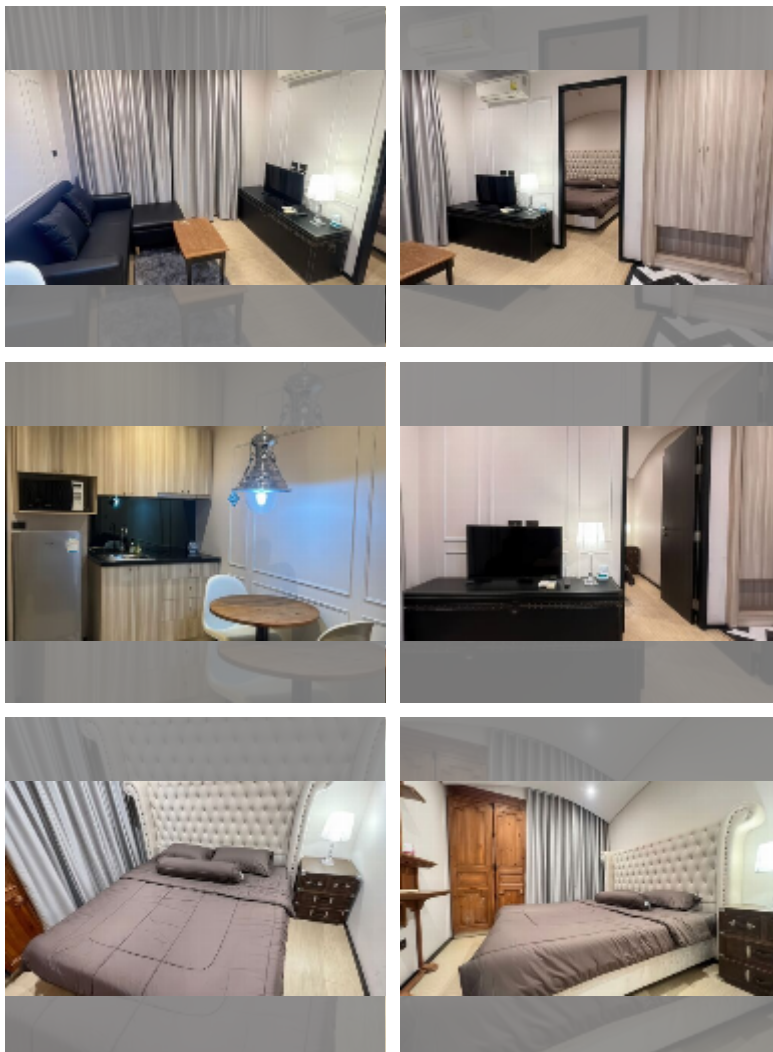

Condo for sale 1 bedroom 32.09 m² in Venetian Condo Resort, Pattaya

฿ 1,790,000

UNIT PARAMETERS:

UID	FS-242170
quota	thai quota
type	1 bedroom
size	32.09m²
floor	3
view	city view
quality	good
equipment: furniture, air conditioner, television, refrigerator	

PROJECT PARAMETERS:

district	Na Jomtien
buildings	4
floors	8
built in	2015
maintenance	฿ 15,403/year

FACILITIES:

General information: resort, meters to beach: 500, minutes to beach: 10, open parking.

Swimming pool: swimming pool, kids pool, water slides, waterfall, jacuzzi, pool bar .

Chill zone: chill zone, garden.

Health zone: gym, sauna, hamam.

Other: reception, clubhouse, meeting room, games room, kids playgarden, CCTV, security, room service.