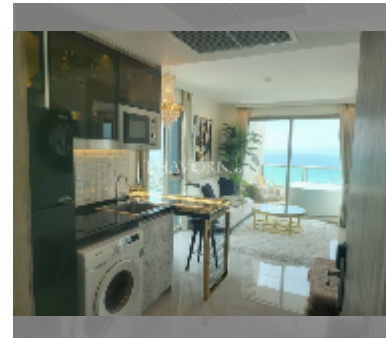

Condo for sale 1 bedroom 40 m² in The Riviera Monaco Pattaya, Pattaya

฿ 4,840,000

UNIT PARAMETERS:

UID	FS-242166
quota	foreign quota
type	1 bedroom
size	40m²
floor	28
view	sea view
quality	excellent
equipment: furniture, air conditioner, television, washing-machine, refrigerator	

PROJECT PARAMETERS:

district	Na Jomtien
buildings	1
floors	40
built in	2022
maintenance	฿ 24,000/year

FACILITIES:

General information: highrise, meters to beach: 500, minutes to beach: 5, pets are allowed, open parking, mully-level parking, covered parking.

Swimming pool: swimming pool, kids pool, rooftop pool, infinity view, water slides, waterfall, jacuzzi, sunbathing area.

Chill zone: chill zone, garden, rooftop chillout.

Health zone: gym, sauna, hamam.

Other: reception, lobby, clubhouse, meeting room, games room, kids playgarden, CCTV, security.