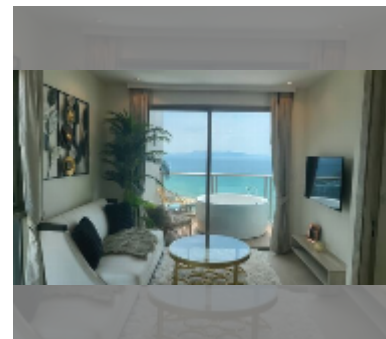

Condo for sale 1 bedroom 40 m² in The Riviera Monaco Pattaya, Pattaya

฿ 4,700,000

UNIT PARAMETERS:

UID	FS-242166
quota	foreign quota
type	1 bedroom
size	40m²
floor	28
view	sea view
quality	excellent
equipment: furniture, air conditioner, television, washing-machine, refrigerator	

PROJECT PARAMETERS:

district	Na Jomtien
buildings	1
floors	40
built in	2022
maintenance	฿ 24,000/year

FACILITIES:

General information: highrise, meters to beach: 500, minutes to beach: 5, pets are allowed, open parking, multy-level parking, covered parking.

Swimming pool: swimming pool, kids pool, rooftop pool, infinity view, water slides, waterfall, jacuzzi, sunbathing area.

Chill zone: chill zone, garden, rooftop chillout.

Health zone: gym, sauna, hamam.

Other: reception, lobby, clubhouse, meeting room, games room, kids playgarden, CCTV, security.