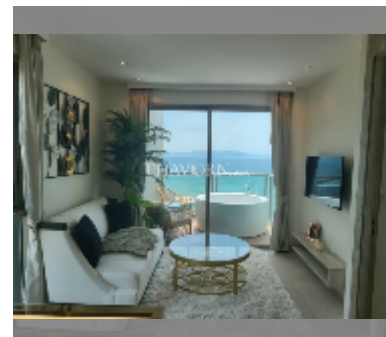

Condo for sale 1 bedroom 40 m² in The Riviera Monaco Pattaya, Pattaya

฿ 4,840,000

UNIT PARAMETERS:

UID	FS-242166
quota	foreign quota
type	1 bedroom
size	40m²
floor	28
view	sea view
quality	excellent
equipment: furniture, air conditioner, television, washing-machine, refrigerator	

PROJECT PARAMETERS:

district	Na Jomtien
buildings	1
floors	40
built in	2022
maintenance	฿ 24,000/year

FACILITIES:

General information: highrise, meters to beach: 500, minutes to beach: 5, pets are allowed, open parking, mully-level parking, covered parking.

Swimming pool: swimming pool, kids pool, rooftop pool, infinity view, water slides, waterfall, jacuzzi, sunbathing area.

Chill zone: chill zone, garden, rooftop chillout.

Health zone: gym, sauna, hamam.

Other: reception, lobby, clubhouse, meeting room, games room, kids playgarden, CCTV, security.