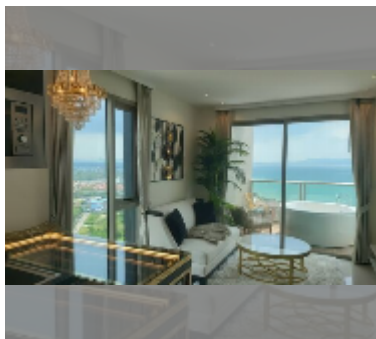

Condo for sale 1 bedroom 40 m² in The Riviera Monaco Pattaya, Pattaya

฿ 4,700,000

UNIT PARAMETERS:

UID	FS-242166
quota	foreign quota
type	1 bedroom
size	40m²
floor	28
view	sea view
quality	excellent
equipment: furniture, air conditioner, television, washing-machine, refrigerator	

PROJECT PARAMETERS:

district	Na Jomtien
buildings	1
floors	40
built in	2022
maintenance	฿ 24,000/year

FACILITIES:

General information: highrise, meters to beach: 500, minutes to beach: 5, pets are allowed, open parking, multy-level parking, covered parking.

Swimming pool: swimming pool, kids pool, rooftop pool, infinity view, water slides, waterfall, jacuzzi, sunbathing area.

Chill zone: chill zone, garden, rooftop chillout.

Health zone: gym, sauna, hamam.

Other: reception, lobby, clubhouse, meeting room, games room, kids playgarden, CCTV, security.