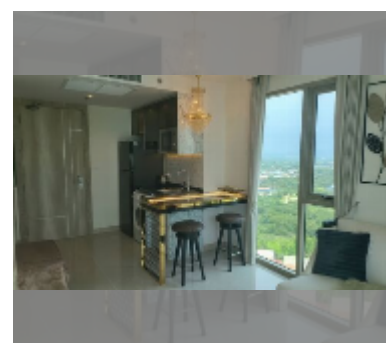

Condo for sale 1 bedroom 40 m² in The Riviera Monaco Pattaya, Pattaya

฿ 4,700,000

UNIT PARAMETERS:

UID	FS-242166
quota	foreign quota
type	1 bedroom
size	40m²
floor	28
view	sea view
quality	excellent
equipment: furniture, air conditioner, television, washing-machine, refrigerator	

PROJECT PARAMETERS:

district	Na Jomtien
buildings	1
floors	40
built in	2022
maintenance	฿ 24,000/year

FACILITIES:

General information: highrise, meters to beach: 500, minutes to beach: 5, pets are allowed, open parking, multy-level parking, covered parking.

Swimming pool: swimming pool, kids pool, rooftop pool, infinity view, water slides, waterfall, jacuzzi, sunbathing area.

Chill zone: chill zone, garden, rooftop chillout.

Health zone: gym, sauna, hamam.

Other: reception, lobby, clubhouse, meeting room, games room, kids playgarden, CCTV, security.