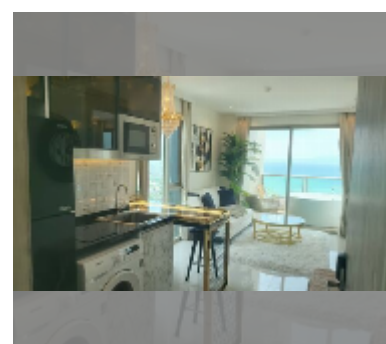

Condo for sale 1 bedroom 40 m² in The Riviera Monaco Pattaya, Pattaya

฿ 4,700,000

UNIT PARAMETERS:

UID	FS-242166
quota	foreign quota
type	1 bedroom
size	40m²
floor	28
view	sea view
quality	excellent
equipment: furniture, air conditioner, television, washing-machine, refrigerator	

PROJECT PARAMETERS:

district	Na Jomtien
buildings	1
floors	40
built in	2022
maintenance	฿ 24,000/year

FACILITIES:

General information: highrise, meters to beach: 500, minutes to beach: 5, pets are allowed, open parking, multy-level parking, covered parking.

Swimming pool: swimming pool, kids pool, rooftop pool, infinity view, water slides, waterfall, jacuzzi, sunbathing area.

Chill zone: chill zone, garden, rooftop chillout.

Health zone: gym, sauna, hamam.

Other: reception, lobby, clubhouse, meeting room, games room, kids playgarden, CCTV, security.