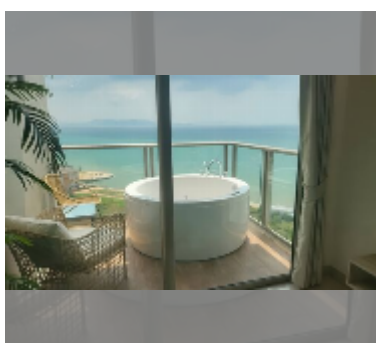

Condo for sale 1 bedroom 40 m² in The Riviera Monaco Pattaya, Pattaya

฿ 4,700,000

UNIT PARAMETERS:

UID	FS-242166
quota	foreign quota
type	1 bedroom
size	40m²
floor	28
view	sea view
quality	excellent
equipment: furniture, air conditioner, television, washing-machine, refrigerator	

PROJECT PARAMETERS:

district	Na Jomtien
buildings	1
floors	40
built in	2022
maintenance	฿ 24,000/year

FACILITIES:

General information: highrise, meters to beach: 500, minutes to beach: 5, pets are allowed, open parking, multy-level parking, covered parking.

Swimming pool: swimming pool, kids pool, rooftop pool, infinity view, water slides, waterfall, jacuzzi, sunbathing area.

Chill zone: chill zone, garden, rooftop chillout.

Health zone: gym, sauna, hamam.

Other: reception, lobby, clubhouse, meeting room, games room, kids playgarden, CCTV, security.