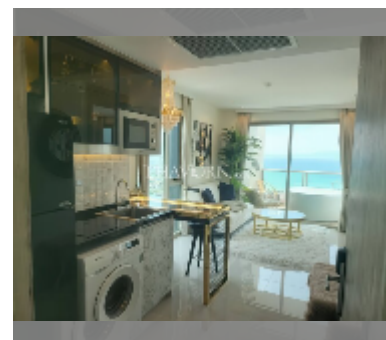

Condo for sale 1 bedroom 40 m² in The Riviera Monaco Pattaya, Pattaya

฿ 4,840,000

UNIT PARAMETERS:

UID	FS-242166
quota	foreign quota
type	1 bedroom
size	40m²
floor	28
view	sea view
quality	excellent
equipment: furniture, air conditioner, television, washing-machine, refrigerator	

PROJECT PARAMETERS:

district	Na Jomtien
buildings	1
floors	40
built in	2022
maintenance	฿ 24,000/year

FACILITIES:

General information: highrise, meters to beach: 500, minutes to beach: 5, pets are allowed, open parking, multy-level parking, covered parking.

Swimming pool: swimming pool, kids pool, rooftop pool, infinity view, water slides, waterfall, jacuzzi, sunbathing area.

Chill zone: chill zone, garden, rooftop chillout.

Health zone: gym, sauna, hamam.

Other: reception, lobby, clubhouse, meeting room, games room, kids playgarden, CCTV, security.