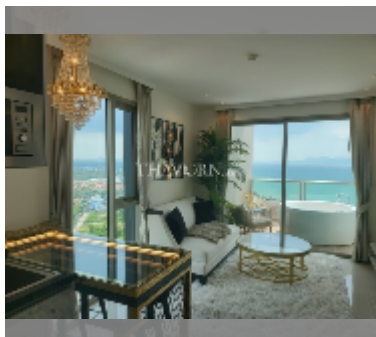

Condo for sale 1 bedroom 40 m² in The Riviera Monaco Pattaya, Pattaya

฿ 4,840,000

UNIT PARAMETERS:

UID	FS-242166
quota	foreign quota
type	1 bedroom
size	40m²
floor	28
view	sea view
quality	excellent
equipment: furniture, air conditioner, television, washing-machine, refrigerator	

PROJECT PARAMETERS:

district	Na Jomtien
buildings	1
floors	40
built in	2022
maintenance	฿ 24,000/year

FACILITIES:

General information: highrise, meters to beach: 500, minutes to beach: 5, pets are allowed, open parking, multy-level parking, covered parking.

Swimming pool: swimming pool, kids pool, rooftop pool, infinity view, water slides, waterfall, jacuzzi, sunbathing area.

Chill zone: chill zone, garden, rooftop chillout.

Health zone: gym, sauna, hamam.

Other: reception, lobby, clubhouse, meeting room, games room, kids playgarden, CCTV, security.