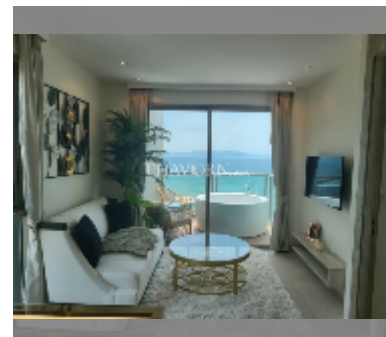

Condo for sale 1 bedroom 40 m² in The Riviera Monaco Pattaya, Pattaya

฿ 4,840,000

UNIT PARAMETERS:

UID	FS-242166
quota	foreign quota
type	1 bedroom
size	40m²
floor	28
view	sea view
quality	excellent
equipment: furniture, air conditioner, television, washing-machine, refrigerator	

PROJECT PARAMETERS:

district	Na Jomtien
buildings	1
floors	40
built in	2022
maintenance	฿ 24,000/year

FACILITIES:

General information: highrise, meters to beach: 500, minutes to beach: 5, pets are allowed, open parking, multy-level parking, covered parking.

Swimming pool: swimming pool, kids pool, rooftop pool, infinity view, water slides, waterfall, jacuzzi, sunbathing area.

Chill zone: chill zone, garden, rooftop chillout.

Health zone: gym, sauna, hamam.

Other: reception, lobby, clubhouse, meeting room, games room, kids playgarden, CCTV, security.