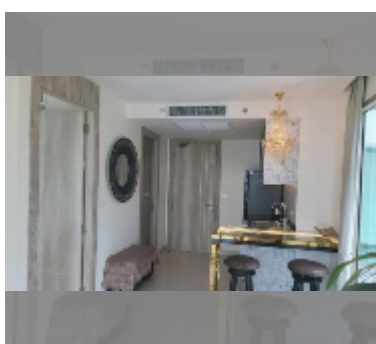

Condo for sale 1 bedroom 40 m² in The Riviera Monaco Pattaya, Pattaya

฿ 4,700,000

UNIT PARAMETERS:

UID	FS-242166
quota	foreign quota
type	1 bedroom
size	40m²
floor	28
view	sea view
quality	excellent
equipment: furniture, air conditioner, television, washing-machine, refrigerator	

PROJECT PARAMETERS:

district	Na Jomtien
buildings	1
floors	40
built in	2022
maintenance	฿ 24,000/year

FACILITIES:

General information: highrise, meters to beach: 500, minutes to beach: 5, pets are allowed, open parking, multy-level parking, covered parking.

Swimming pool: swimming pool, kids pool, rooftop pool, infinity view, water slides, waterfall, jacuzzi, sunbathing area.

Chill zone: chill zone, garden, rooftop chillout.

Health zone: gym, sauna, hamam.

Other: reception, lobby, clubhouse, meeting room, games room, kids playgarden, CCTV, security.