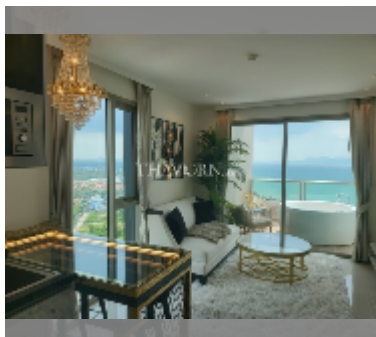

Condo for sale 1 bedroom 40 m² in The Riviera Monaco Pattaya, Pattaya

฿ 4,840,000

UNIT PARAMETERS:

UID	FS-242166
quota	foreign quota
type	1 bedroom
size	40m²
floor	28
view	sea view
quality	excellent
equipment: furniture, air conditioner, television, washing-machine, refrigerator	

PROJECT PARAMETERS:

district	Na Jomtien
buildings	1
floors	40
built in	2022
maintenance	฿ 24,000/year

FACILITIES:

General information: highrise, meters to beach: 500, minutes to beach: 5, pets are allowed, open parking, mully-level parking, covered parking.

Swimming pool: swimming pool, kids pool, rooftop pool, infinity view, water slides, waterfall, jacuzzi, sunbathing area.

Chill zone: chill zone, garden, rooftop chillout.

Health zone: gym, sauna, hamam.

Other: reception, lobby, clubhouse, meeting room, games room, kids playgarden, CCTV, security.