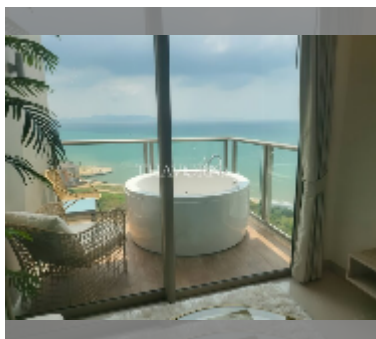

Condo for sale 1 bedroom 40 m² in The Riviera Monaco Pattaya, Pattaya

฿ 4,840,000

UNIT PARAMETERS:

UID	FS-242166
quota	foreign quota
type	1 bedroom
size	40m²
floor	28
view	sea view
quality	excellent
equipment: furniture, air conditioner, television, washing-machine, refrigerator	

PROJECT PARAMETERS:

district	Na Jomtien
buildings	1
floors	40
built in	2022
maintenance	฿ 24,000/year

FACILITIES:

General information: highrise, meters to beach: 500, minutes to beach: 5, pets are allowed, open parking, multy-level parking, covered parking.

Swimming pool: swimming pool, kids pool, rooftop pool, infinity view, water slides, waterfall, jacuzzi, sunbathing area.

Chill zone: chill zone, garden, rooftop chillout.

Health zone: gym, sauna, hamam.

Other: reception, lobby, clubhouse, meeting room, games room, kids playgarden, CCTV, security.