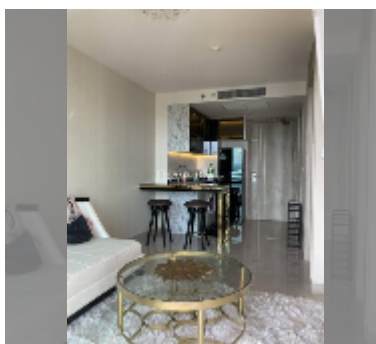

Condo for sale 1 bedroom 39.4 m² in The Riviera Monaco Pattaya, Pattaya

฿ 5,900,000

UNIT PARAMETERS:

UID	FS-242165
quota	thai quota
type	1 bedroom
size	39.4m²
floor	9
view	sea view
quality	good
equipment: furniture, air conditioner, television, washing-machine, refrigerator	

PROJECT PARAMETERS:

district	Na Jomtien
buildings	1
floors	40
built in	2022
maintenance	฿ 23,640/year

FACILITIES:

General information: highrise, meters to beach: 500, minutes to beach: 5, pets are allowed, open parking, multy-level parking, covered parking.

Swimming pool: swimming pool, kids pool, rooftop pool, infinity view, water slides, waterfall, jacuzzi, sunbathing area.

Chill zone: chill zone, garden, rooftop chillout.

Health zone: gym, sauna, hamam.

Other: reception, lobby, clubhouse, meeting room, games room, kids playgarden, CCTV, security.