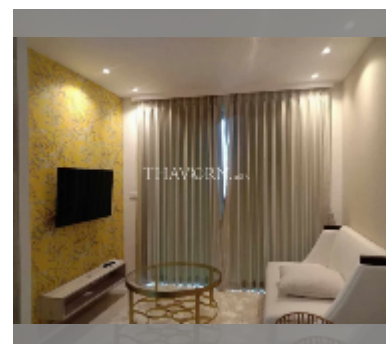

Condo for sale 1 bedroom 39.4 m² in The Riviera Monaco Pattaya, Pattaya

฿ 5,900,000

UNIT PARAMETERS:

UID	FS-242165
quota	thai quota
type	1 bedroom
size	39.4m²
floor	9
view	sea view
quality	good
equipment: furniture, air conditioner, television, washing-machine, refrigerator	

PROJECT PARAMETERS:

district	Na Jomtien
buildings	1
floors	40
built in	2022
maintenance	฿ 23,640/year

FACILITIES:

General information: highrise, meters to beach: 500, minutes to beach: 5, pets are allowed, open parking, multy-level parking, covered parking.

Swimming pool: swimming pool, kids pool, rooftop pool, infinity view, water slides, waterfall, jacuzzi, sunbathing area.

Chill zone: chill zone, garden, rooftop chillout.

Health zone: gym, sauna, hamam.

Other: reception, lobby, clubhouse, meeting room, games room, kids playgarden, CCTV, security.