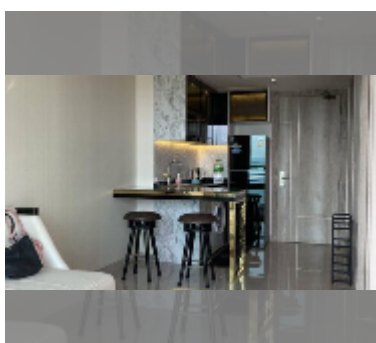

Condo for sale 1 bedroom 39.4 m² in The Riviera Monaco Pattaya, Pattaya

฿ 5,900,000

UNIT PARAMETERS:

UID	FS-242165
quota	thai quota
type	1 bedroom
size	39.4m²
floor	9
view	sea view
quality	good
equipment: furniture, air conditioner, television, washing-machine, refrigerator	

PROJECT PARAMETERS:

district	Na Jomtien
buildings	1
floors	40
built in	2022
maintenance	฿ 23,640/year

FACILITIES:

General information: highrise, meters to beach: 500, minutes to beach: 5, pets are allowed, open parking, mully-level parking, covered parking.

Swimming pool: swimming pool, kids pool, rooftop pool, infinity view, water slides, waterfall, jacuzzi, sunbathing area.

Chill zone: chill zone, garden, rooftop chillout.

Health zone: gym, sauna, hamam.

Other: reception, lobby, clubhouse, meeting room, games room, kids playgarden, CCTV, security.