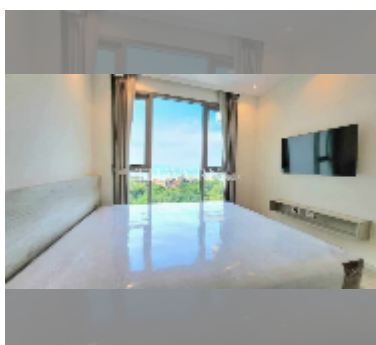

Condo for sale 1 bedroom 39.4 m² in The Riviera Monaco Pattaya, Pattaya

฿ 5,900,000

UNIT PARAMETERS:

UID	FS-242165
quota	thai quota
type	1 bedroom
size	39.4m²
floor	9
view	sea view
quality	good
equipment: furniture, air conditioner, television, washing-machine, refrigerator	

PROJECT PARAMETERS:

district	Na Jomtien
buildings	1
floors	40
built in	2022
maintenance	฿ 23,640/year

FACILITIES:

General information: highrise, meters to beach: 500, minutes to beach: 5, pets are allowed, open parking, multy-level parking, covered parking.

Swimming pool: swimming pool, kids pool, rooftop pool, infinity view, water slides, waterfall, jacuzzi, sunbathing area.

Chill zone: chill zone, garden, rooftop chillout.

Health zone: gym, sauna, hamam.

Other: reception, lobby, clubhouse, meeting room, games room, kids playgarden, CCTV, security.