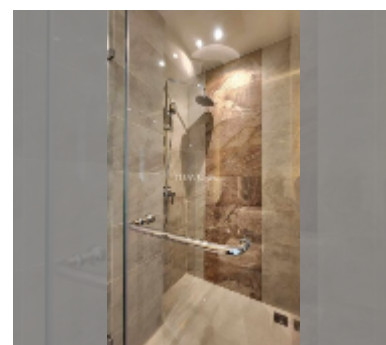

Condo for sale 1 bedroom 39.4 m² in The Riviera Monaco Pattaya, Pattaya

฿ 5,900,000

UNIT PARAMETERS:

UID	FS-242165
quota	thai quota
type	1 bedroom
size	39.4m²
floor	9
view	sea view
quality	good
equipment: furniture, air conditioner, television, washing-machine, refrigerator	

PROJECT PARAMETERS:

district	Na Jomtien
buildings	1
floors	40
built in	2022
maintenance	฿ 23,640/year

FACILITIES:

General information: highrise, meters to beach: 500, minutes to beach: 5, pets are allowed, open parking, multy-level parking, covered parking.

Swimming pool: swimming pool, kids pool, rooftop pool, infinity view, water slides, waterfall, jacuzzi, sunbathing area.

Chill zone: chill zone, garden, rooftop chillout.

Health zone: gym, sauna, hamam.

Other: reception, lobby, clubhouse, meeting room, games room, kids playgarden, CCTV, security.