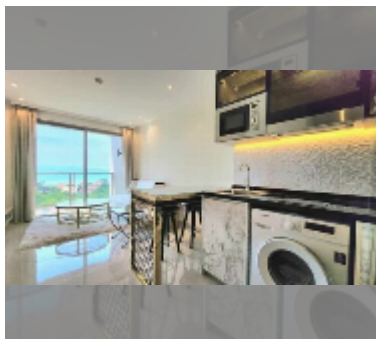

Condo for sale 1 bedroom 39.4 m² in The Riviera Monaco Pattaya, Pattaya

฿ 5,900,000

UNIT PARAMETERS:

UID	FS-242165
quota	thai quota
type	1 bedroom
size	39.4m²
floor	9
view	sea view
quality	good
equipment: furniture, air conditioner, television, washing-machine, refrigerator	

PROJECT PARAMETERS:

district	Na Jomtien
buildings	1
floors	40
built in	2022
maintenance	฿ 23,640/year

FACILITIES:

General information: highrise, meters to beach: 500, minutes to beach: 5, pets are allowed, open parking, mully-level parking, covered parking.

Swimming pool: swimming pool, kids pool, rooftop pool, infinity view, water slides, waterfall, jacuzzi, sunbathing area.

Chill zone: chill zone, garden, rooftop chillout.

Health zone: gym, sauna, hamam.

Other: reception, lobby, clubhouse, meeting room, games room, kids playgarden, CCTV, security.