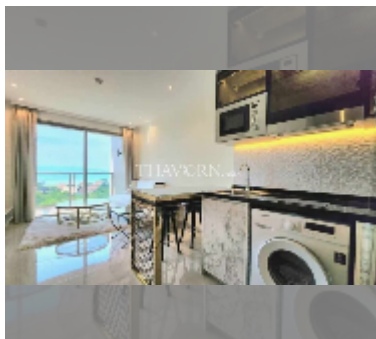

Condo for sale 1 bedroom 39.4 m² in The Riviera Monaco Pattaya, Pattaya

฿ 5,900,000

UNIT PARAMETERS:

UID	FS-242165
quota	thai quota
type	1 bedroom
size	39.4m²
floor	9
view	sea view
quality	good
equipment: furniture, air conditioner, television, washing-machine, refrigerator	

PROJECT PARAMETERS:

district	Na Jomtien
buildings	1
floors	40
built in	2022
maintenance	฿ 23,640/year

FACILITIES:

General information: highrise, meters to beach: 500, minutes to beach: 5, pets are allowed, open parking, multy-level parking, covered parking.

Swimming pool: swimming pool, kids pool, rooftop pool, infinity view, water slides, waterfall, jacuzzi, sunbathing area.

Chill zone: chill zone, garden, rooftop chillout.

Health zone: gym, sauna, hamam.

Other: reception, lobby, clubhouse, meeting room, games room, kids playgarden, CCTV, security.