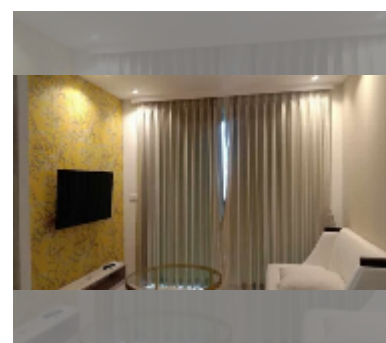

Condo for sale 1 bedroom 39.4 m² in The Riviera Monaco Pattaya, Pattaya

฿ 5,900,000

UNIT PARAMETERS:

UID	FS-242165
quota	thai quota
type	1 bedroom
size	39.4m²
floor	9
view	sea view
quality	good
equipment: furniture, air conditioner, television, washing-machine, refrigerator	

PROJECT PARAMETERS:

district	Na Jomtien
buildings	1
floors	40
built in	2022
maintenance	฿ 23,640/year

FACILITIES:

General information: highrise, meters to beach: 500, minutes to beach: 5, pets are allowed, open parking, mully-level parking, covered parking.

Swimming pool: swimming pool, kids pool, rooftop pool, infinity view, water slides, waterfall, jacuzzi, sunbathing area.

Chill zone: chill zone, garden, rooftop chillout.

Health zone: gym, sauna, hamam.

Other: reception, lobby, clubhouse, meeting room, games room, kids playgarden, CCTV, security.