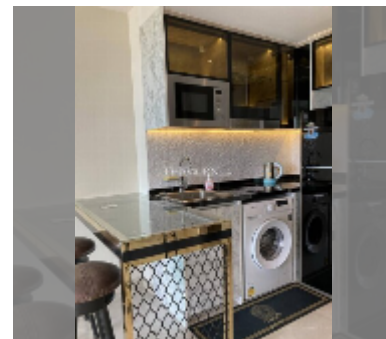

Condo for sale 1 bedroom 39.4 m² in The Riviera Monaco Pattaya, Pattaya

฿ 5,900,000

UNIT PARAMETERS:

UID	FS-242165
quota	thai quota
type	1 bedroom
size	39.4m²
floor	9
view	sea view
quality	good
equipment: furniture, air conditioner, television, washing-machine, refrigerator	

PROJECT PARAMETERS:

district	Na Jomtien
buildings	1
floors	40
built in	2022
maintenance	฿ 23,640/year

FACILITIES:

General information: highrise, meters to beach: 500, minutes to beach: 5, pets are allowed, open parking, multy-level parking, covered parking.

Swimming pool: swimming pool, kids pool, rooftop pool, infinity view, water slides, waterfall, jacuzzi, sunbathing area.

Chill zone: chill zone, garden, rooftop chillout.

Health zone: gym, sauna, hamam.

Other: reception, lobby, clubhouse, meeting room, games room, kids playgarden, CCTV, security.