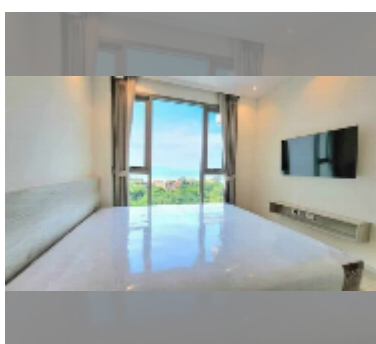

Condo for sale 1 bedroom 39.4 m² in The Riviera Monaco Pattaya, Pattaya

฿ 5,900,000

UNIT PARAMETERS:

UID	FS-242165
quota	thai quota
type	1 bedroom
size	39.4m²
floor	9
view	sea view
quality	good
equipment: furniture, air conditioner, television, washing-machine, refrigerator	

PROJECT PARAMETERS:

district	Na Jomtien
buildings	1
floors	40
built in	2022
maintenance	฿ 23,640/year

FACILITIES:

General information: highrise, meters to beach: 500, minutes to beach: 5, pets are allowed, open parking, mully-level parking, covered parking.

Swimming pool: swimming pool, kids pool, rooftop pool, infinity view, water slides, waterfall, jacuzzi, sunbathing area.

Chill zone: chill zone, garden, rooftop chillout.

Health zone: gym, sauna, hamam.

Other: reception, lobby, clubhouse, meeting room, games room, kids playgarden, CCTV, security.