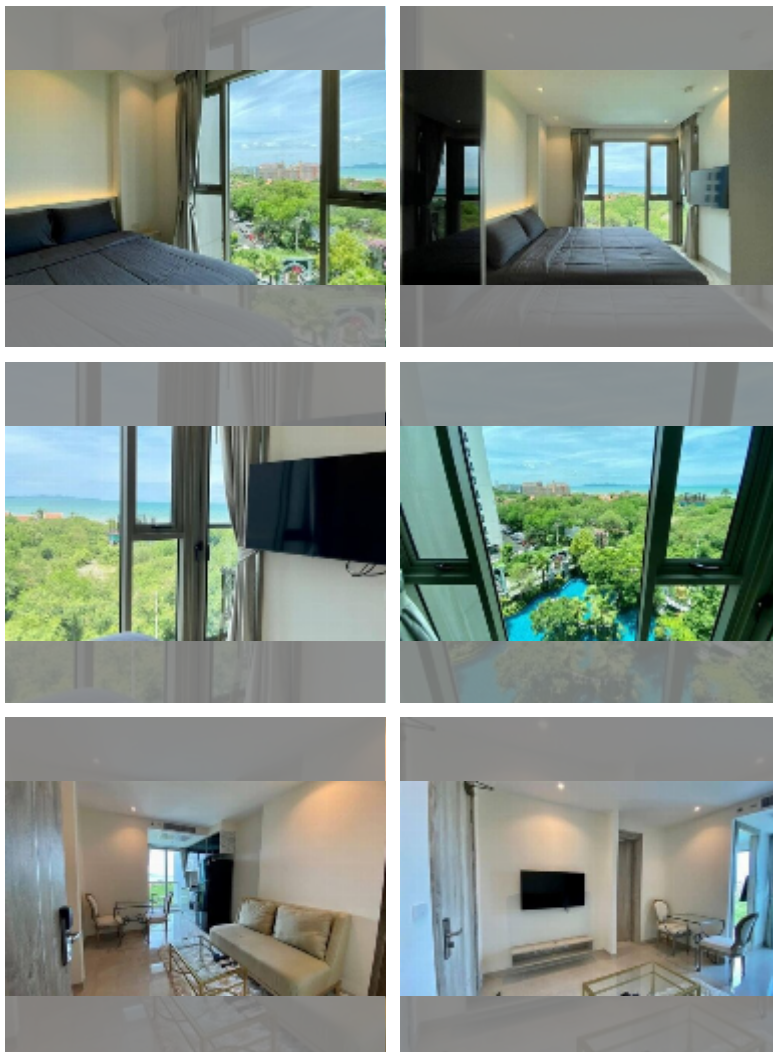

Condo for sale 1 bedroom 31 m² in The Riviera Monaco Pattaya, Pattaya

฿ 3,490,000

UNIT PARAMETERS:

UID	FS-242164
quota	thai quota
type	1 bedroom
size	31m²
floor	7
view	sea view
quality	good
equipment: furniture, air conditioner, television, washing-machine, refrigerator	

PROJECT PARAMETERS:

district	Na Jomtien
buildings	1
floors	40
built in	2022
maintenance	฿ 18,600/year

FACILITIES:

General information: highrise, meters to beach: 500, minutes to beach: 5, pets are allowed, open parking, mully-level parking, covered parking.

Swimming pool: swimming pool, kids pool, rooftop pool, infinity view, water slides, waterfall, jacuzzi, sunbathing area.

Chill zone: chill zone, garden, rooftop chillout.

Health zone: gym, sauna, hamam.

Other: reception, lobby, clubhouse, meeting room, games room, kids playgarden, CCTV, security.