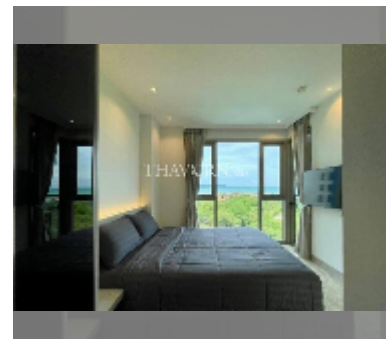

Condo for sale 1 bedroom 31 m² in The Riviera Monaco Pattaya, Pattaya

฿ 3,490,000

UNIT PARAMETERS:

UID	FS-242164
quota	thai quota
type	1 bedroom
size	31m²
floor	7
view	sea view
quality	good
equipment: furniture, air conditioner, television, washing-machine, refrigerator	

PROJECT PARAMETERS:

district	Na Jomtien
buildings	1
floors	40
built in	2022
maintenance	฿ 18,600/year

FACILITIES:

General information: highrise, meters to beach: 500, minutes to beach: 5, pets are allowed, open parking, mully-level parking, covered parking.

Swimming pool: swimming pool, kids pool, rooftop pool, infinity view, water slides, waterfall, jacuzzi, sunbathing area.

Chill zone: chill zone, garden, rooftop chillout.

Health zone: gym, sauna, hamam.

Other: reception, lobby, clubhouse, meeting room, games room, kids playgarden, CCTV, security.