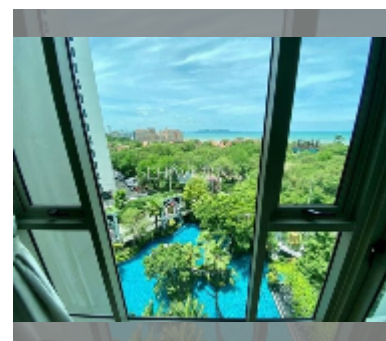

Condo for sale 1 bedroom 31 m² in The Riviera Monaco Pattaya, Pattaya

฿ 3,490,000

UNIT PARAMETERS:

UID	FS-242164
quota	thai quota
type	1 bedroom
size	31m²
floor	7
view	sea view
quality	good
equipment: furniture, air conditioner, television, washing-machine, refrigerator	

PROJECT PARAMETERS:

district	Na Jomtien
buildings	1
floors	40
built in	2022
maintenance	฿ 18,600/year

FACILITIES:

General information: highrise, meters to beach: 500, minutes to beach: 5, pets are allowed, open parking, mully-level parking, covered parking.

Swimming pool: swimming pool, kids pool, rooftop pool, infinity view, water slides, waterfall, jacuzzi, sunbathing area.

Chill zone: chill zone, garden, rooftop chillout.

Health zone: gym, sauna, hamam.

Other: reception, lobby, clubhouse, meeting room, games room, kids playgarden, CCTV, security.