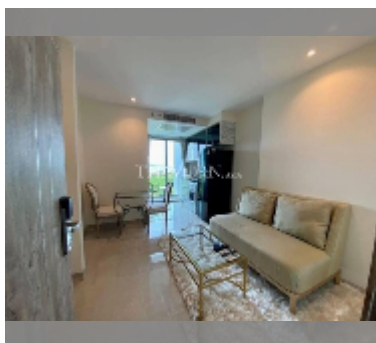

Condo for sale 1 bedroom 31 m² in The Riviera Monaco Pattaya, Pattaya

฿ 3,490,000

UNIT PARAMETERS:

UID	FS-242164
quota	thai quota
type	1 bedroom
size	31m²
floor	7
view	sea view
quality	good
equipment: furniture, air conditioner, television, washing-machine, refrigerator	

PROJECT PARAMETERS:

district	Na Jomtien
buildings	1
floors	40
built in	2022
maintenance	฿ 18,600/year

FACILITIES:

General information: highrise, meters to beach: 500, minutes to beach: 5, pets are allowed, open parking, mully-level parking, covered parking.

Swimming pool: swimming pool, kids pool, rooftop pool, infinity view, water slides, waterfall, jacuzzi, sunbathing area.

Chill zone: chill zone, garden, rooftop chillout.

Health zone: gym, sauna, hamam.

Other: reception, lobby, clubhouse, meeting room, games room, kids playgarden, CCTV, security.