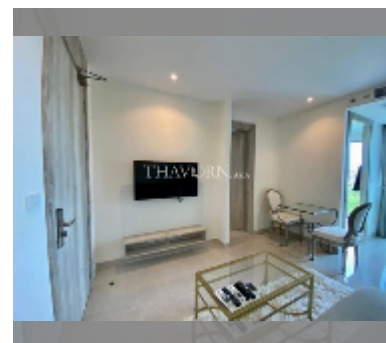

Condo for sale 1 bedroom 31 m² in The Riviera Monaco Pattaya, Pattaya

฿ 3,490,000

UNIT PARAMETERS:

UID	FS-242164
quota	thai quota
type	1 bedroom
size	31m²
floor	7
view	sea view
quality	good
equipment: furniture, air conditioner, television, washing-machine, refrigerator	

PROJECT PARAMETERS:

district	Na Jomtien
buildings	1
floors	40
built in	2022
maintenance	฿ 18,600/year

FACILITIES:

General information: highrise, meters to beach: 500, minutes to beach: 5, pets are allowed, open parking, mully-level parking, covered parking.

Swimming pool: swimming pool, kids pool, rooftop pool, infinity view, water slides, waterfall, jacuzzi, sunbathing area.

Chill zone: chill zone, garden, rooftop chillout.

Health zone: gym, sauna, hamam.

Other: reception, lobby, clubhouse, meeting room, games room, kids playgarden, CCTV, security.