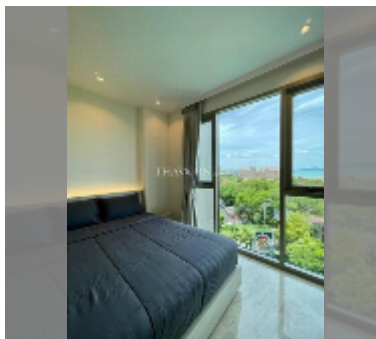

Condo for sale 1 bedroom 31 m² in The Riviera Monaco Pattaya, Pattaya

฿ 3,490,000

UNIT PARAMETERS:

UID	FS-242164
quota	thai quota
type	1 bedroom
size	31m²
floor	7
view	sea view
quality	good
equipment: furniture, air conditioner, television, washing-machine, refrigerator	

PROJECT PARAMETERS:

district	Na Jomtien
buildings	1
floors	40
built in	2022
maintenance	฿ 18,600/year

FACILITIES:

General information: highrise, meters to beach: 500, minutes to beach: 5, pets are allowed, open parking, mully-level parking, covered parking.

Swimming pool: swimming pool, kids pool, rooftop pool, infinity view, water slides, waterfall, jacuzzi, sunbathing area.

Chill zone: chill zone, garden, rooftop chillout.

Health zone: gym, sauna, hamam.

Other: reception, lobby, clubhouse, meeting room, games room, kids playgarden, CCTV, security.