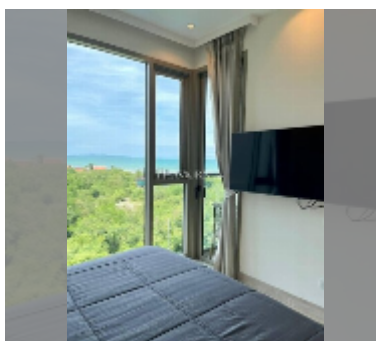

Condo for sale 1 bedroom 31 m² in The Riviera Monaco Pattaya, Pattaya

฿ 3,490,000

UNIT PARAMETERS:

UID	FS-242164
quota	thai quota
type	1 bedroom
size	31m²
floor	7
view	sea view
quality	good
equipment: furniture, air conditioner, television, washing-machine, refrigerator	

PROJECT PARAMETERS:

district	Na Jomtien
buildings	1
floors	40
built in	2022
maintenance	฿ 18,600/year

FACILITIES:

General information: highrise, meters to beach: 500, minutes to beach: 5, pets are allowed, open parking, mully-level parking, covered parking.

Swimming pool: swimming pool, kids pool, rooftop pool, infinity view, water slides, waterfall, jacuzzi, sunbathing area.

Chill zone: chill zone, garden, rooftop chillout.

Health zone: gym, sauna, hamam.

Other: reception, lobby, clubhouse, meeting room, games room, kids playgarden, CCTV, security.