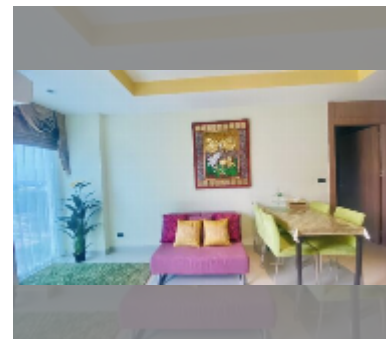

Condo for sale 1 bedroom 53.8 m² in Nam Talay Condominium, Pattaya

฿ 3,550,000

UNIT PARAMETERS:

UID	FS-242162
quota	foreign quota
type	1 bedroom
size	53.8m²
floor	7
view	city view
quality	good
equipment: furniture, air conditioner, television, washing-machine, refrigerator	

PROJECT PARAMETERS:

district	Na Jomtien
buildings	1
floors	13
built in	2014

FACILITIES:

General information: resort, meters to beach: 50, minutes to beach: 2, open parking.

Swimming pool: swimming pool, kids pool, jacuzzi.

Chill zone: garden, rooftop chillout.

Health zone: gym, massage.

Other: reception, lobby, CCTV, security, minimart, laundry, room service.