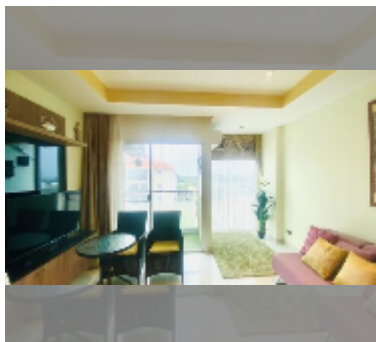

Condo for sale 1 bedroom 53.8 m² in Nam Talay Condominium, Pattaya

฿ 3,550,000

UNIT PARAMETERS:

UID	FS-242162
quota	foreign quota
type	1 bedroom
size	53.8m ²
floor	7
view	city view
quality	good
equipment: furniture, air conditioner, television, washing-machine, refrigerator	

Chill zone: garden, rooftop chillout.

Health zone: gym, massage.

Other: reception, lobby, CCTV, security, minimart, laundry, room service.

[details](#)