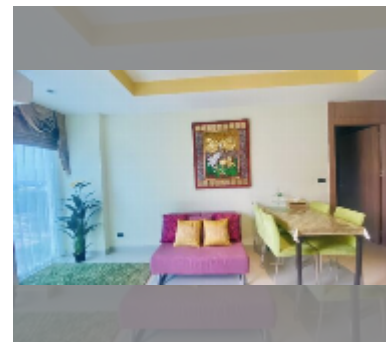

Condo for sale 1 bedroom 53.8 m² in Nam Talay Condominium, Pattaya

฿ 3,550,000

UNIT PARAMETERS:

UID	FS-242162
quota	foreign quota
type	1 bedroom
size	53.8m ²
floor	7
view	city view
quality	good
equipment: furniture, air conditioner, television, washing-machine, refrigerator	

Chill zone: garden, rooftop chillout.

Health zone: gym, massage.

Other: reception, lobby, CCTV, security, minimart, laundry, room service.

[details](#)