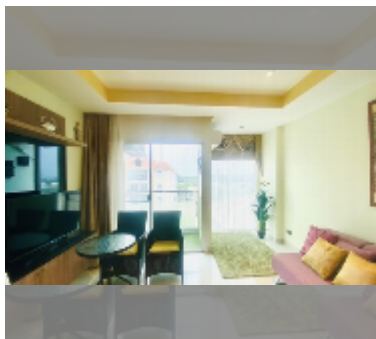

Condo for sale 1 bedroom 53.8 m² in Nam Talay Condominium, Pattaya

฿ 3,550,000

UNIT PARAMETERS:

UID	FS-242162
quota	foreign quota
type	1 bedroom
size	53.8m²
floor	7
view	city view
quality	good
equipment: furniture, air conditioner, television, washing-machine, refrigerator	

PROJECT PARAMETERS:

district	Na Jomtien
buildings	1
floors	13
built in	2014

FACILITIES:

General information: resort, meters to beach: 50, minutes to beach: 2, open parking.

Swimming pool: swimming pool, kids pool, jacuzzi.

Chill zone: garden, rooftop chillout.

Health zone: gym, massage.

Other: reception, lobby, CCTV, security, minimart, laundry, room service.