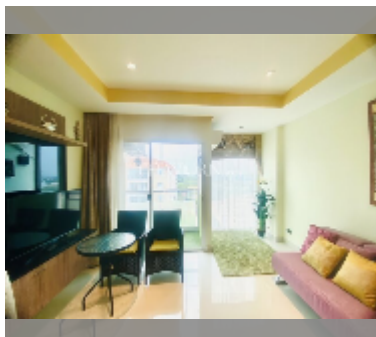

Condo for sale 1 bedroom 53.8 m² in Nam Talay Condominium, Pattaya

฿ 3,550,000

UNIT PARAMETERS:

UID	FS-242162
quota	foreign quota
type	1 bedroom
size	53.8m²
floor	7
view	city view
quality	good
equipment: furniture, air conditioner, television, washing-machine, refrigerator	

PROJECT PARAMETERS:

district	Na Jomtien
buildings	1
floors	13
built in	2014

FACILITIES:

General information: resort, meters to beach: 50, minutes to beach: 2, open parking.

Swimming pool: swimming pool, kids pool, jacuzzi.

Chill zone: garden, rooftop chillout.

Health zone: gym, massage.

Other: reception, lobby, CCTV, security, minimart, laundry, room service.