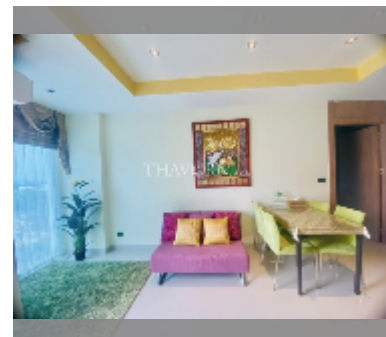

Condo for sale 1 bedroom 53.8 m² in Nam Talay Condominium, Pattaya

฿ 3,550,000

UNIT PARAMETERS:

UID	FS-242162
quota	foreign quota
type	1 bedroom
size	53.8m²
floor	7
view	city view
quality	good
equipment: furniture, air conditioner, television, washing-machine, refrigerator	

PROJECT PARAMETERS:

district	Na Jomtien
buildings	1
floors	13
built in	2014

FACILITIES:

General information: resort, meters to beach: 50, minutes to beach: 2, open parking.

Swimming pool: swimming pool, kids pool, jacuzzi.

Chill zone: garden, rooftop chillout.

Health zone: gym, massage.

Other: reception, lobby, CCTV, security, minimart, laundry, room service.