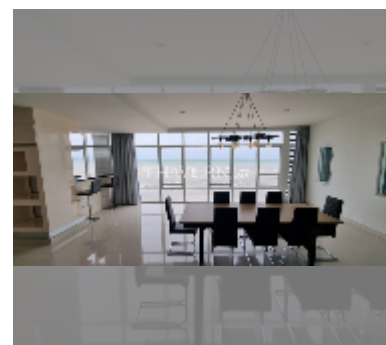

Condo for sale 4 bedroom 310 m² in Musselana, Pattaya

฿ 26,140,000

UNIT PARAMETERS:

UID	FS-242161
quota	foreign quota
type	4 bedroom
size	310m²
floor	5
view	sea view
quality	good
equipment: furniture, air conditioner, television, refrigerator	

PROJECT PARAMETERS:

district	Jomtien
buildings	1
floors	7
built in	2010

FACILITIES:

General information: boutique, underground parking.

Swimming pool: swimming pool.

Chill zone: chill zone.

Health zone: gym, sauna.

Other: CCTV, security, minimart.