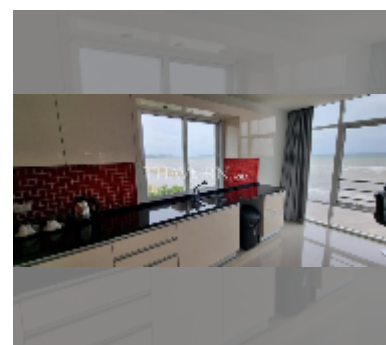

Condo for sale 4 bedroom 310 m² in Musselana, Pattaya

฿ 26,140,000

UNIT PARAMETERS:

UID	FS-242161
quota	foreign quota
type	4 bedroom
size	310m²
floor	5
view	sea view
quality	good
equipment: furniture, air conditioner, television, refrigerator	

PROJECT PARAMETERS:

district	Jomtien
buildings	1
floors	7
built in	2010

FACILITIES:

General information: boutique, underground parking.

Swimming pool: swimming pool.

Chill zone: chill zone.

Health zone: gym, sauna.

Other: CCTV, security, minimart.