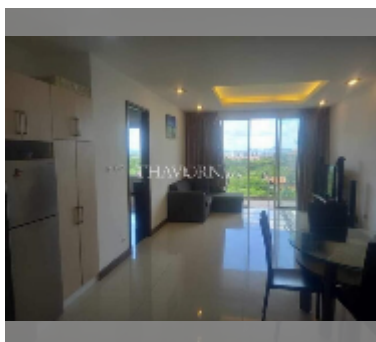

Condo for sale 2 bedroom 106 m² in La Royale, Pattaya

฿ 6,100,000

UNIT PARAMETERS:

UID	FS-242160
quota	thai quota
type	2 bedroom
size	106m²
floor	7
view	sea view
quality	good
equipment: furniture, air conditioner, television, washing-machine, refrigerator	

PROJECT PARAMETERS:

district	Na Jomtien
buildings	1
floors	35
built in	2010

FACILITIES:

General information: highrise, meters to beach: 5, minutes to beach: 50, covered parking.

Swimming pool: swimming pool, kids pool, water slides.

Chill zone: chill zone.

Health zone: gym.

Other: lobby, CCTV, security.