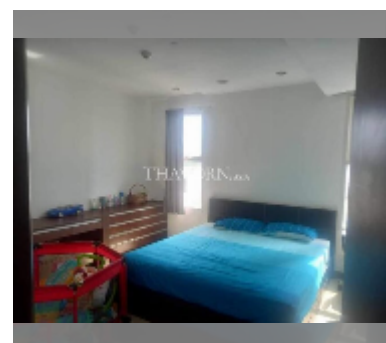

Condo for sale 2 bedroom 106 m² in La Royale, Pattaya

฿ 6,100,000

UNIT PARAMETERS:

UID	FS-242160
quota	thai quota
type	2 bedroom
size	106m²
floor	7
view	sea view
quality	good
equipment: furniture, air conditioner, television, washing-machine, refrigerator	

PROJECT PARAMETERS:

district	Na Jomtien
buildings	1
floors	35
built in	2010

FACILITIES:

General information: highrise, meters to beach: 5, minutes to beach: 50, covered parking.

Swimming pool: swimming pool, kids pool, water slides.

Chill zone: chill zone.

Health zone: gym.

Other: lobby, CCTV, security.