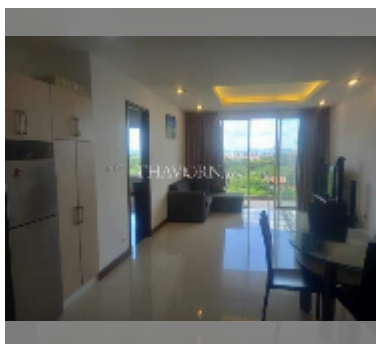

Condo for sale 2 bedroom 106 m² in La Royale, Pattaya

฿ 6,100,000

UNIT PARAMETERS:

UID	FS-242160
quota	thai quota
type	2 bedroom
size	106m²
floor	7
view	sea view
quality	good
equipment: furniture, air conditioner, television, washing-machine, refrigerator	

PROJECT PARAMETERS:

district	Na Jomtien
buildings	1
floors	35
built in	2010

FACILITIES:

General information: highrise, meters to beach: 5, minutes to beach: 50, covered parking.

Swimming pool: swimming pool, kids pool, water slides.

Chill zone: chill zone.

Health zone: gym.

Other: lobby, CCTV, security.