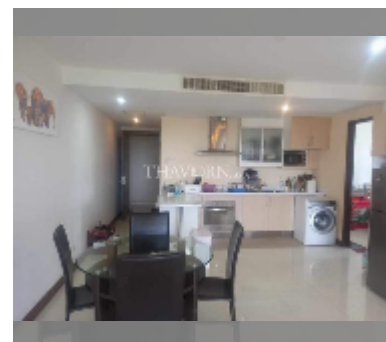

Condo for sale 2 bedroom 106 m² in La Royale, Pattaya

฿ 6,100,000

UNIT PARAMETERS:

UID	FS-242160
quota	thai quota
type	2 bedroom
size	106m²
floor	7
view	sea view
quality	good
equipment: furniture, air conditioner, television, washing-machine, refrigerator	

PROJECT PARAMETERS:

district	Na Jomtien
buildings	1
floors	35
built in	2010

FACILITIES:

General information: highrise, meters to beach: 5, minutes to beach: 50, covered parking.

Swimming pool: swimming pool, kids pool, water slides.

Chill zone: chill zone.

Health zone: gym.

Other: lobby, CCTV, security.