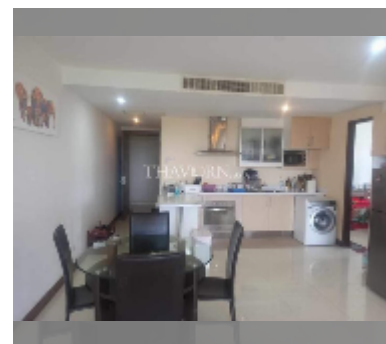

Condo for sale 2 bedroom 106 m² in La Royale, Pattaya

฿ 6,100,000

UNIT PARAMETERS:

UID	FS-242160
quota	thai quota
type	2 bedroom
size	106m²
floor	7
view	sea view
quality	good
equipment: furniture, air conditioner, television, washing-machine, refrigerator	

PROJECT PARAMETERS:

district	Na Jomtien
buildings	1
floors	35
built in	2010

FACILITIES:

General information: highrise, meters to beach: 5, minutes to beach: 50, covered parking.

Swimming pool: swimming pool, kids pool, water slides.

Chill zone: chill zone.

Health zone: gym.

Other: lobby, CCTV, security.