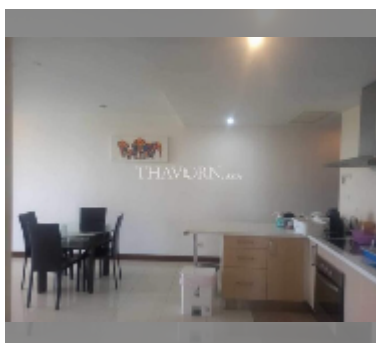

Condo for sale 2 bedroom 106 m² in La Royale, Pattaya

฿ 6,100,000

UNIT PARAMETERS:

UID	FS-242160
quota	thai quota
type	2 bedroom
size	106m²
floor	7
view	sea view
quality	good
equipment: furniture, air conditioner, television, washing-machine, refrigerator	

PROJECT PARAMETERS:

district	Na Jomtien
buildings	1
floors	35
built in	2010

FACILITIES:

General information: highrise, meters to beach: 5, minutes to beach: 50, covered parking.

Swimming pool: swimming pool, kids pool, water slides.

Chill zone: chill zone.

Health zone: gym.

Other: lobby, CCTV, security.