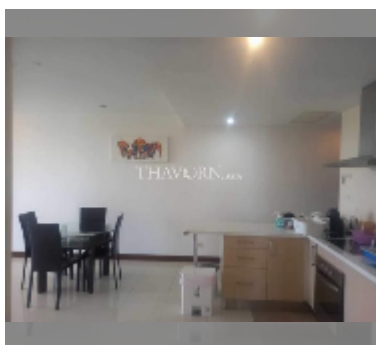

Condo for sale 2 bedroom 106 m² in La Royale, Pattaya

฿ 6,100,000

UNIT PARAMETERS:

UID	FS-242160
quota	thai quota
type	2 bedroom
size	106m²
floor	7
view	sea view
quality	good
equipment: furniture, air conditioner, television, washing-machine, refrigerator	

PROJECT PARAMETERS:

district	Na Jomtien
buildings	1
floors	35
built in	2010

FACILITIES:

General information: highrise, meters to beach: 5, minutes to beach: 50, covered parking.

Swimming pool: swimming pool, kids pool, water slides.

Chill zone: chill zone.

Health zone: gym.

Other: lobby, CCTV, security.