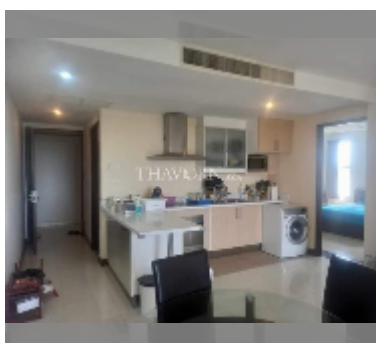

Condo for sale 2 bedroom 106 m² in La Royale, Pattaya

฿ 6,100,000

UNIT PARAMETERS:

UID	FS-242160
quota	thai quota
type	2 bedroom
size	106m²
floor	7
view	sea view
quality	good
equipment: furniture, air conditioner, television, washing-machine, refrigerator	

PROJECT PARAMETERS:

district	Na Jomtien
buildings	1
floors	35
built in	2010

FACILITIES:

General information: highrise, meters to beach: 5, minutes to beach: 50, covered parking.

Swimming pool: swimming pool, kids pool, water slides.

Chill zone: chill zone.

Health zone: gym.

Other: lobby, CCTV, security.