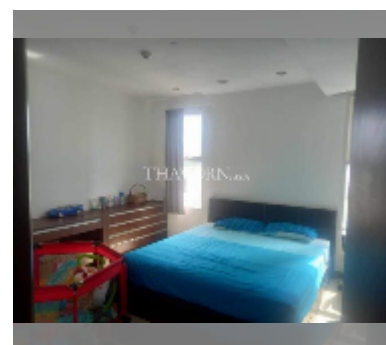

Condo for sale 2 bedroom 106 m² in La Royale, Pattaya

฿ 6,100,000

UNIT PARAMETERS:

UID	FS-242160
quota	thai quota
type	2 bedroom
size	106m²
floor	7
view	sea view
quality	good
equipment: furniture, air conditioner, television, washing-machine, refrigerator	

PROJECT PARAMETERS:

district	Na Jomtien
buildings	1
floors	35
built in	2010

FACILITIES:

General information: highrise, meters to beach: 5, minutes to beach: 50, covered parking.

Swimming pool: swimming pool, kids pool, water slides.

Chill zone: chill zone.

Health zone: gym.

Other: lobby, CCTV, security.