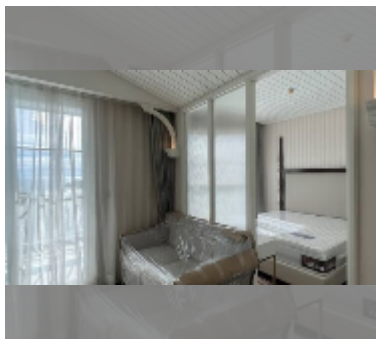

Condo for sale 1 bedroom 36.37 m² in Grand Florida Beachfront Condo Resort Pattaya, Pattaya

฿ 4,730,000

UNIT PARAMETERS:

UID	FS-242156
quota	thai quota
type	1 bedroom
size	36.37m²
floor	6
view	sea view
quality	good
equipment: furniture, air conditioner	

PROJECT PARAMETERS:

district	Na Jomtien
buildings	8
floors	7
built in	2020
maintenance	฿ 26,186/year

FACILITIES:

General information: resort, beach front, underground parking, open parking.

Swimming pool: swimming pool, kids pool, water slides, waterfall, jacuzzi, sunbathing area.

Chill zone: chill zone, garden, barbeque areas.

Health zone: gym, sauna, steam.

Other: reception, lobby, clubhouse, games room, kids playgarden, CCTV, security, minimart.