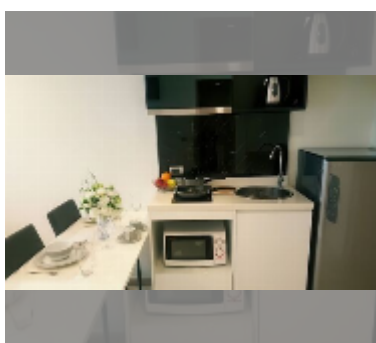

Condo for sale 1 bedroom 35 m² in The Urban Attitude, Pattaya

฿ 2,370,000

UNIT PARAMETERS:

UID	FS-242154
quota	thai quota
type	1 bedroom
size	35m²
floor	5
view	pool view
quality	good
equipment: furniture, air conditioner, television, refrigerator	

PROJECT PARAMETERS:

district	Central Pattaya
buildings	1
floors	8
built in	2016
maintenance	฿ 18,900/year

FACILITIES:

General information: lowrise, covered parking.

Swimming pool: swimming pool, jacuzzi.

Chill zone: garden.

Health zone: gym.

Other: reception, CCTV, security.