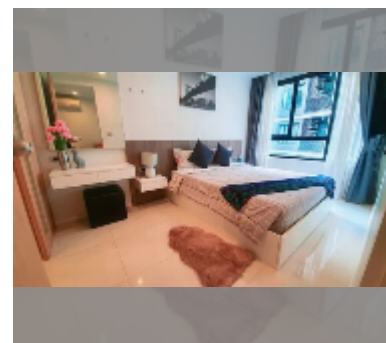

Condo for sale 1 bedroom 35 m² in The Urban Attitude, Pattaya

฿ 2,370,000

UNIT PARAMETERS:

UID	FS-242154
quota	thai quota
type	1 bedroom
size	35m²
floor	5
view	pool view
quality	good
equipment: furniture, air conditioner, television, refrigerator	

PROJECT PARAMETERS:

district	Central Pattaya
buildings	1
floors	8
built in	2016
maintenance	฿ 18,900/year

FACILITIES:

General information: lowrise, covered parking.

Swimming pool: swimming pool, jacuzzi.

Chill zone: garden.

Health zone: gym.

Other: reception, CCTV, security.