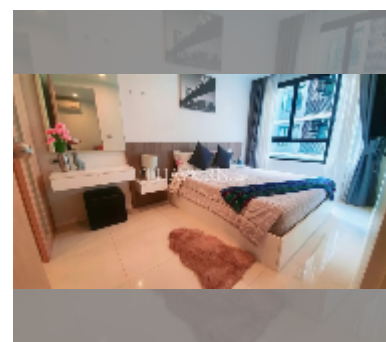

Condo for sale 1 bedroom 35 m² in The Urban Attitude, Pattaya

฿ 2,370,000

UNIT PARAMETERS:

UID	FS-242154
quota	thai quota
type	1 bedroom
size	35m²
floor	5
view	pool view
quality	good
equipment: furniture, air conditioner, television, refrigerator	

PROJECT PARAMETERS:

district	Central Pattaya
buildings	1
floors	8
built in	2016
maintenance	฿ 18,900/year

FACILITIES:

General information: lowrise, covered parking.

Swimming pool: swimming pool, jacuzzi.

Chill zone: garden.

Health zone: gym.

Other: reception, CCTV, security.