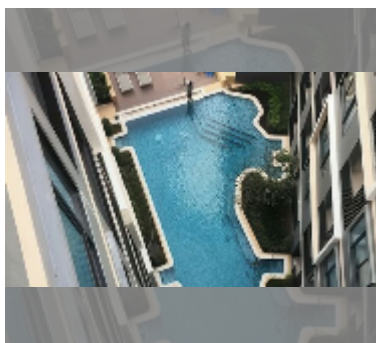

Condo for sale 1 bedroom 35 m² in The Urban Attitude, Pattaya

฿ 2,370,000

UNIT PARAMETERS:

UID	FS-242154
quota	thai quota
type	1 bedroom
size	35m ²
floor	5
view	pool view
quality	good
equipment: furniture, air conditioner, television, refrigerator	

PROJECT PARAMETERS:

district	Central Pattaya
buildings	1
floors	8
built in	2016
maintenance	฿ 18,900/year

FACILITIES:

General information: lowrise, covered parking.

Swimming pool: swimming pool, jacuzzi.

Chill zone: garden.

Health zone: gym.

Other: reception, CCTV, security.

details