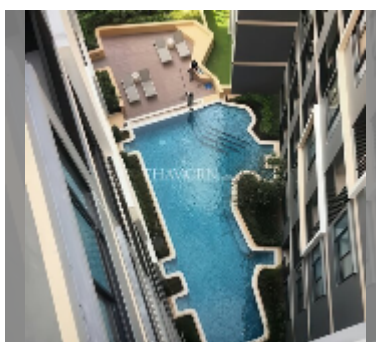

Condo for sale 1 bedroom 35 m² in The Urban Attitude, Pattaya

฿ 2,370,000

UNIT PARAMETERS:

UID	FS-242154
quota	thai quota
type	1 bedroom
size	35m ²
floor	5
view	pool view
quality	good
equipment: furniture, air conditioner, television, refrigerator	

PROJECT PARAMETERS:

district	Central Pattaya
buildings	1
floors	8
built in	2016
maintenance	฿ 18,900/year

FACILITIES:

General information: lowrise, covered parking.

Swimming pool: swimming pool, jacuzzi.

Chill zone: garden.

Health zone: gym.

Other: reception, CCTV, security.

details