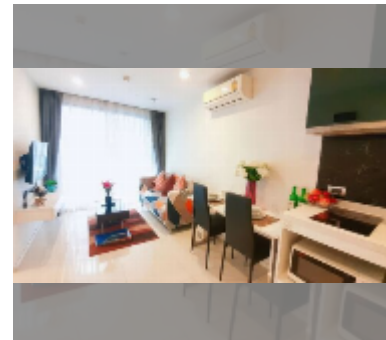

Condo for sale 1 bedroom 35 m² in The Urban Attitude, Pattaya

฿ 2,370,000

UNIT PARAMETERS:

UID	FS-242154
quota	thai quota
type	1 bedroom
size	35m²
floor	5
view	pool view
quality	good
equipment: furniture, air conditioner, television, refrigerator	

PROJECT PARAMETERS:

district	Central Pattaya
buildings	1
floors	8
built in	2016
maintenance	฿ 18,900/year

FACILITIES:

General information: lowrise, covered parking.

Swimming pool: swimming pool, jacuzzi.

Chill zone: garden.

Health zone: gym.

Other: reception, CCTV, security.