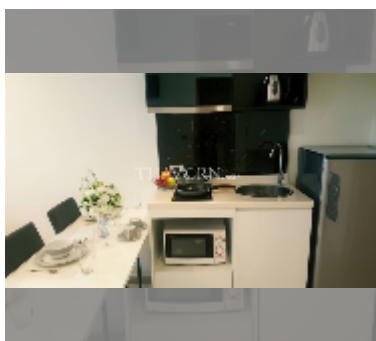

Condo for sale 1 bedroom 35 m² in The Urban Attitude, Pattaya

฿ 2,370,000

UNIT PARAMETERS:

UID	FS-242154
quota	thai quota
type	1 bedroom
size	35m²
floor	5
view	pool view
quality	good
equipment: furniture, air conditioner, television, refrigerator	

PROJECT PARAMETERS:

district	Central Pattaya
buildings	1
floors	8
built in	2016
maintenance	฿ 18,900/year

FACILITIES:

General information: lowrise, covered parking.

Swimming pool: swimming pool, jacuzzi.

Chill zone: garden.

Health zone: gym.

Other: reception, CCTV, security.