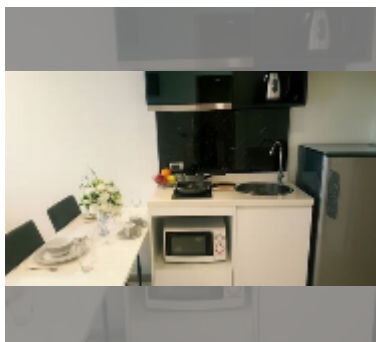

Condo for sale 1 bedroom 35 m² in The Urban Attitude, Pattaya

฿ 2,370,000

UNIT PARAMETERS:

UID	FS-242154
quota	thai quota
type	1 bedroom
size	35m²
floor	5
view	pool view
quality	good
equipment: furniture, air conditioner, television, refrigerator	

PROJECT PARAMETERS:

district	Central Pattaya
buildings	1
floors	8
built in	2016
maintenance	฿ 18,900/year

FACILITIES:

General information: lowrise, covered parking.

Swimming pool: swimming pool, jacuzzi.

Chill zone: garden.

Health zone: gym.

Other: reception, CCTV, security.