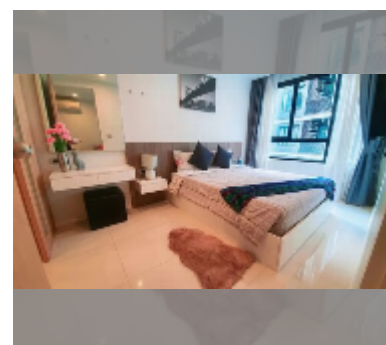

Condo for sale 1 bedroom 35 m² in The Urban Attitude, Pattaya

฿ 2,370,000

UNIT PARAMETERS:

UID	FS-242154
quota	thai quota
type	1 bedroom
size	35m²
floor	5
view	pool view
quality	good
equipment: furniture, air conditioner, television, refrigerator	

PROJECT PARAMETERS:

district	Central Pattaya
buildings	1
floors	8
built in	2016
maintenance	฿ 18,900/year

FACILITIES:

General information: lowrise, covered parking.

Swimming pool: swimming pool, jacuzzi.

Chill zone: garden.

Health zone: gym.

Other: reception, CCTV, security.