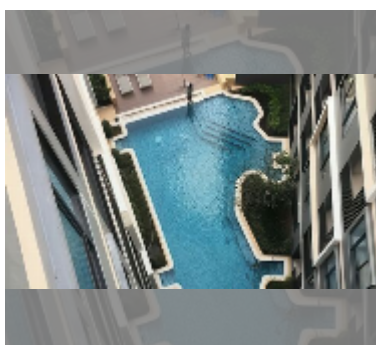

Condo for sale 1 bedroom 35 m² in The Urban Attitude, Pattaya

฿ 2,370,000

UNIT PARAMETERS:

UID	FS-242154
quota	thai quota
type	1 bedroom
size	35m ²
floor	5
view	pool view
quality	good
equipment: furniture, air conditioner, television, refrigerator	

PROJECT PARAMETERS:

district	Central Pattaya
buildings	1
floors	8
built in	2016
maintenance	฿ 18,900/year

FACILITIES:

General information: lowrise, covered parking.

Swimming pool: swimming pool, jacuzzi.

Chill zone: garden.

Health zone: gym.

Other: reception, CCTV, security.

[details](#)