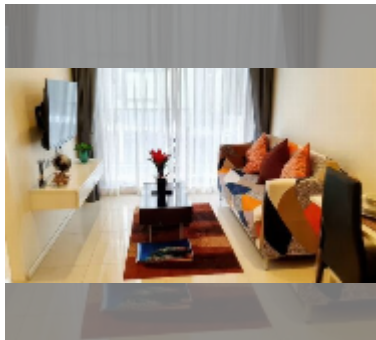

Condo for sale 1 bedroom 35 m² in The Urban Attitude, Pattaya

฿ 2,370,000

UNIT PARAMETERS:

UID	FS-242154
quota	thai quota
type	1 bedroom
size	35m²
floor	5
view	pool view
quality	good
equipment: furniture, air conditioner, television, refrigerator	

PROJECT PARAMETERS:

district	Central Pattaya
buildings	1
floors	8
built in	2016
maintenance	฿ 18,900/year

FACILITIES:

General information: lowrise, covered parking.

Swimming pool: swimming pool, jacuzzi.

Chill zone: garden.

Health zone: gym.

Other: reception, CCTV, security.