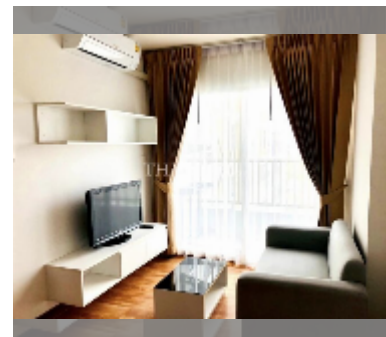

Condo for sale 1 bedroom 30.17 m² in The Trust Condo South Pattaya, Pattaya

฿ 1,710,000

UNIT PARAMETERS:

UID	FS-242153
quota	thai quota
type	1 bedroom
size	30.17m²
floor	12
view	city view
quality	fair
equipment: furniture, air conditioner, refrigerator	

PROJECT PARAMETERS:

district	Theprasit
buildings	1
floors	24
built in	2014

FACILITIES:

General information: highrise, underground parking, open parking.

Swimming pool: swimming pool, kids pool.

Chill zone: barbeque areas.

Other: reception, lobby, CCTV, security.