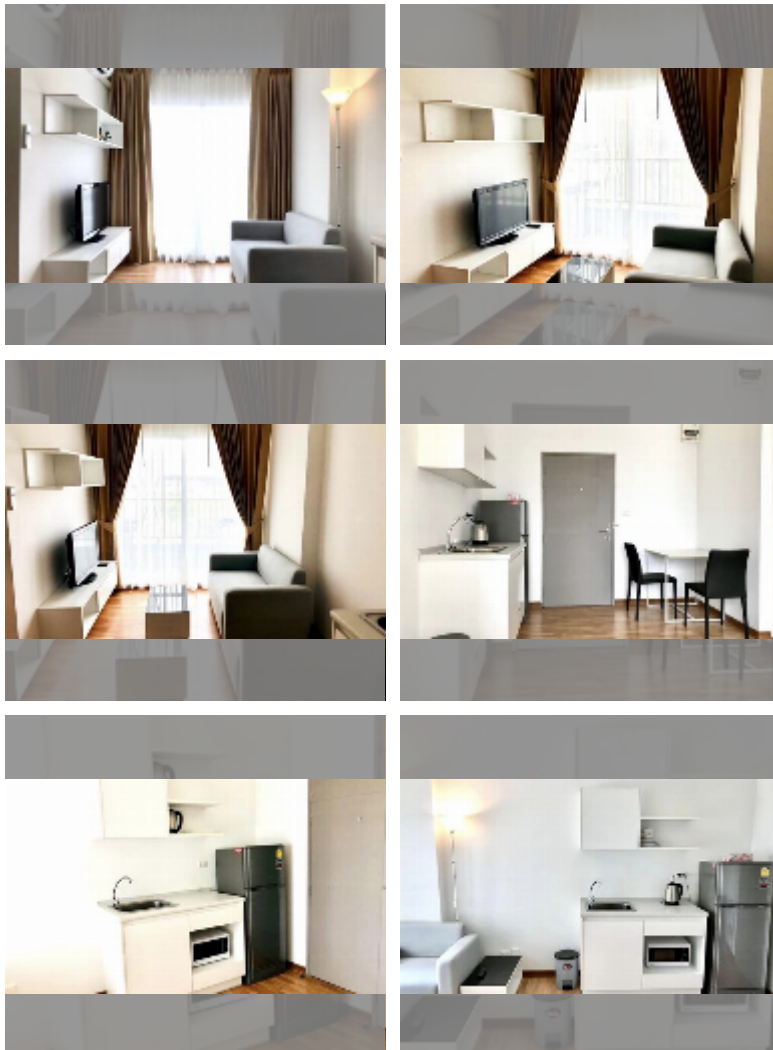

Condo for sale 1 bedroom 30.17 m² in The Trust Condo South Pattaya, Pattaya

฿ 1,710,000

UNIT PARAMETERS:

UID	FS-242153
quota	thai quota
type	1 bedroom
size	30.17m²
floor	12
view	city view
quality	fair
equipment: furniture, air conditioner, refrigerator	

PROJECT PARAMETERS:

district	Theprasit
buildings	1
floors	24
built in	2014

FACILITIES:

- General information: highrise, underground parking, open parking.
- Swimming pool: swimming pool, kids pool.
- Chill zone: barbeque areas.
- Other: reception, lobby, CCTV, security.