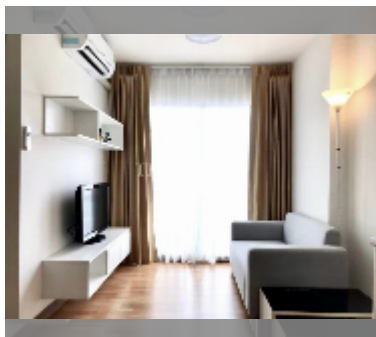

Condo for sale 1 bedroom 30.17 m² in The Trust Condo South Pattaya, Pattaya

฿ 1,710,000

UNIT PARAMETERS:

UID	FS-242153
quota	thai quota
type	1 bedroom
size	30.17m²
floor	12
view	city view
quality	fair
equipment: furniture, air conditioner, refrigerator	

PROJECT PARAMETERS:

district	Theprasit
buildings	1
floors	24
built in	2014

FACILITIES:

General information: highrise, underground parking, open parking.

Swimming pool: swimming pool, kids pool.

Chill zone: barbeque areas.

Other: reception, lobby, CCTV, security.