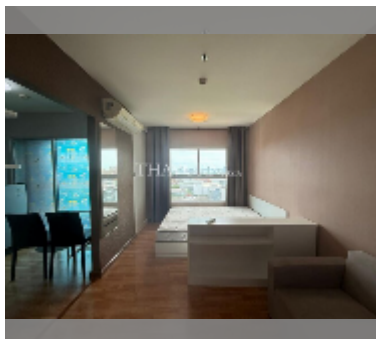

Condo for sale studio 24 m² in The Trust Condo South Pattaya, Pattaya

฿ 1,480,000

UNIT PARAMETERS:

UID	FS-242152
quota	thai quota
type	studio
size	24m²
floor	12
view	city view
quality	fair
equipment: furniture, air conditioner, refrigerator	

PROJECT PARAMETERS:

district	Theprasit
buildings	1
floors	24
built in	2014

FACILITIES:

General information: highrise, underground parking, open parking.

Swimming pool: swimming pool, kids pool.

Chill zone: barbeque areas.

Other: reception, lobby, CCTV, security.