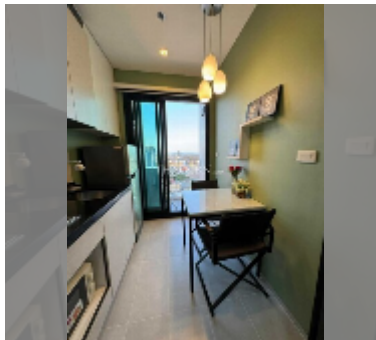

Condo for sale 1 bedroom 30 m² in The Base Central Pattaya, Pattaya

฿ 4,080,000

UNIT PARAMETERS:

UID	FS-242151
quota	thai quota
type	1 bedroom
size	30m²
floor	24
view	partial sea view
quality	good
equipment: furniture, air conditioner, television, washing-machine, refrigerator	

PROJECT PARAMETERS:

district	Central Pattaya
buildings	3
floors	32
built in	2016

FACILITIES:

General information: highrise, meters to beach: 100, minutes to beach: 5, covered parking.

Swimming pool: swimming pool, rooftop pool.

Chill zone: garden, rooftop chillout, barbeque areas.

Health zone: gym.

Other: lobby, CCTV, security.