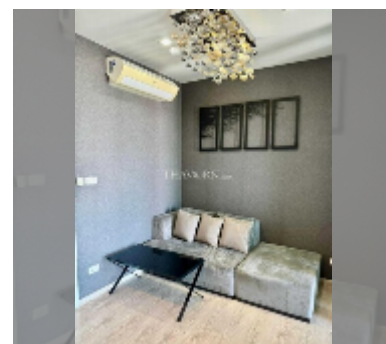

Condo for sale 1 bedroom 30 m² in The Base Central Pattaya, Pattaya

฿ 4,080,000

UNIT PARAMETERS:

UID	FS-242151
quota	thai quota
type	1 bedroom
size	30m²
floor	24
view	partial sea view
quality	good
equipment: furniture, air conditioner, television, washing-machine, refrigerator	

PROJECT PARAMETERS:

district	Central Pattaya
buildings	3
floors	32
built in	2016

FACILITIES:

General information: highrise, meters to beach: 100, minutes to beach: 5, covered parking.

Swimming pool: swimming pool, rooftop pool.

Chill zone: garden, rooftop chillout, barbeque areas.

Health zone: gym.

Other: lobby, CCTV, security.