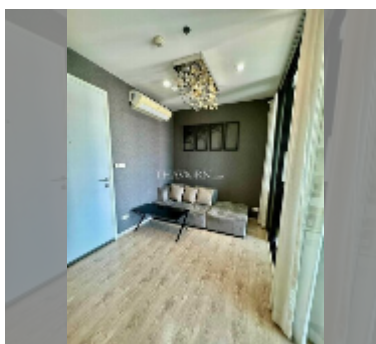

Condo for sale 1 bedroom 30 m² in The Base Central Pattaya, Pattaya

฿ 4,080,000

UNIT PARAMETERS:

UID	FS-242151
quota	thai quota
type	1 bedroom
size	30m²
floor	24
view	partial sea view
quality	good
equipment: furniture, air conditioner, television, washing-machine, refrigerator	

PROJECT PARAMETERS:

district	Central Pattaya
buildings	3
floors	32
built in	2016

FACILITIES:

General information: highrise, meters to beach: 100, minutes to beach: 5, covered parking.

Swimming pool: swimming pool, rooftop pool.

Chill zone: garden, rooftop chillout, barbeque areas.

Health zone: gym.

Other: lobby, CCTV, security.