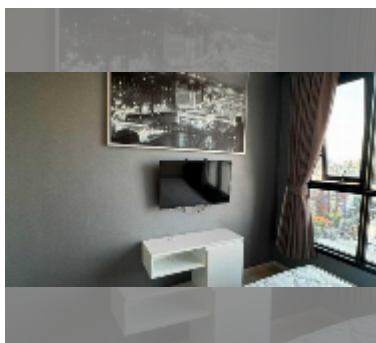

Condo for sale 1 bedroom 30 m² in The Base Central Pattaya, Pattaya

฿ 4,080,000

UNIT PARAMETERS:

UID	FS-242151
quota	thai quota
type	1 bedroom
size	30m²
floor	24
view	partial sea view
quality	good
equipment: furniture, air conditioner, television, washing-machine, refrigerator	

PROJECT PARAMETERS:

district	Central Pattaya
buildings	3
floors	32
built in	2016

FACILITIES:

General information: highrise, meters to beach: 100, minutes to beach: 5, covered parking.

Swimming pool: swimming pool, rooftop pool.

Chill zone: garden, rooftop chillout, barbeque areas.

Health zone: gym.

Other: lobby, CCTV, security.