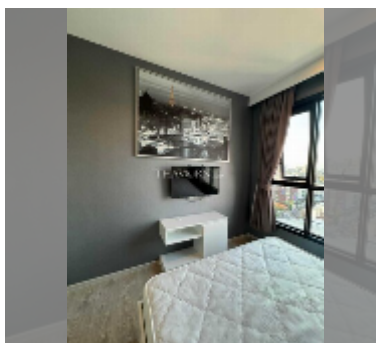

Condo for sale 1 bedroom 30 m² in The Base Central Pattaya, Pattaya

฿ 4,080,000

UNIT PARAMETERS:

UID	FS-242151
quota	thai quota
type	1 bedroom
size	30m²
floor	24
view	partial sea view
quality	good
equipment: furniture, air conditioner, television, washing-machine, refrigerator	

PROJECT PARAMETERS:

district	Central Pattaya
buildings	3
floors	32
built in	2016

FACILITIES:

General information: highrise, meters to beach: 100, minutes to beach: 5, covered parking.

Swimming pool: swimming pool, rooftop pool.

Chill zone: garden, rooftop chillout, barbeque areas.

Health zone: gym.

Other: lobby, CCTV, security.