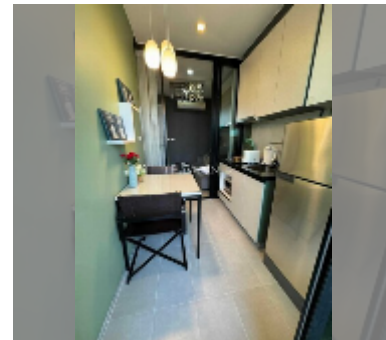

Condo for sale 1 bedroom 30 m² in The Base Central Pattaya, Pattaya

฿ 4,080,000

UNIT PARAMETERS:

UID	FS-242151
quota	thai quota
type	1 bedroom
size	30m²
floor	24
view	partial sea view
quality	good
equipment: furniture, air conditioner, television, washing-machine, refrigerator	

PROJECT PARAMETERS:

district	Central Pattaya
buildings	3
floors	32
built in	2016

FACILITIES:

General information: highrise, meters to beach: 100, minutes to beach: 5, covered parking.

Swimming pool: swimming pool, rooftop pool.

Chill zone: garden, rooftop chillout, barbeque areas.

Health zone: gym.

Other: lobby, CCTV, security.