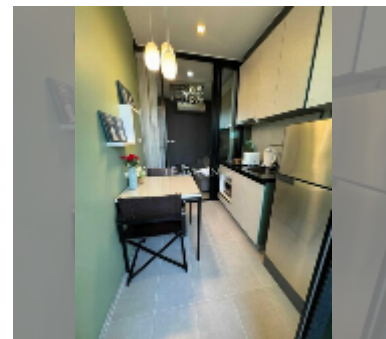

Condo for sale 1 bedroom 30 m² in The Base Central Pattaya, Pattaya

฿ 4,080,000

UNIT PARAMETERS:

UID	FS-242151
quota	thai quota
type	1 bedroom
size	30m²
floor	24
view	partial sea view
quality	good
equipment: furniture, air conditioner, television, washing-machine, refrigerator	

PROJECT PARAMETERS:

district	Central Pattaya
buildings	3
floors	32
built in	2016

FACILITIES:

General information: highrise, meters to beach: 100, minutes to beach: 5, covered parking.

Swimming pool: swimming pool, rooftop pool.

Chill zone: garden, rooftop chillout, barbeque areas.

Health zone: gym.

Other: lobby, CCTV, security.