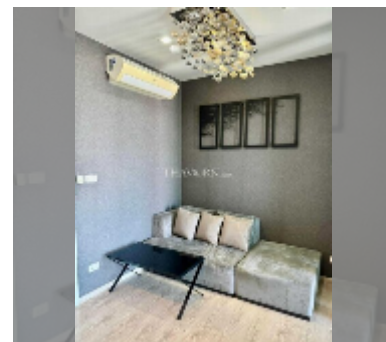

Condo for sale 1 bedroom 30 m² in The Base Central Pattaya, Pattaya

฿ 4,080,000

UNIT PARAMETERS:

UID	FS-242151
quota	thai quota
type	1 bedroom
size	30m²
floor	24
view	partial sea view
quality	good
equipment: furniture, air conditioner, television, washing-machine, refrigerator	

PROJECT PARAMETERS:

district	Central Pattaya
buildings	3
floors	32
built in	2016

FACILITIES:

General information: highrise, meters to beach: 100, minutes to beach: 5, covered parking.

Swimming pool: swimming pool, rooftop pool.

Chill zone: garden, rooftop chillout, barbeque areas.

Health zone: gym.

Other: lobby, CCTV, security.