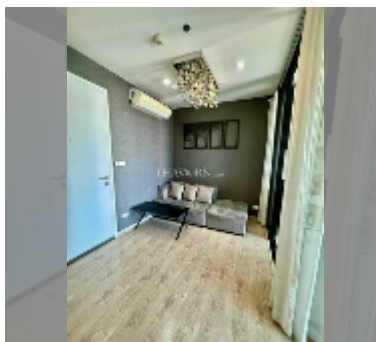

Condo for sale 1 bedroom 30 m² in The Base Central Pattaya, Pattaya

฿ 4,080,000

UNIT PARAMETERS:

UID	FS-242151
quota	thai quota
type	1 bedroom
size	30m²
floor	24
view	partial sea view
quality	good
equipment: furniture, air conditioner, television, washing-machine, refrigerator	

PROJECT PARAMETERS:

district	Central Pattaya
buildings	3
floors	32
built in	2016

FACILITIES:

General information: highrise, meters to beach: 100, minutes to beach: 5, covered parking.

Swimming pool: swimming pool, rooftop pool.

Chill zone: garden, rooftop chillout, barbeque areas.

Health zone: gym.

Other: lobby, CCTV, security.