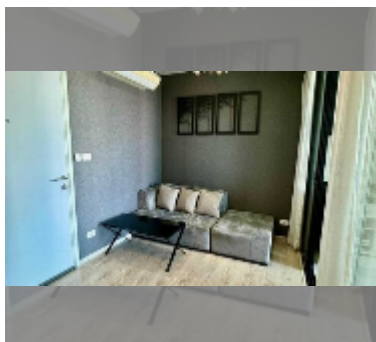

Condo for sale 1 bedroom 30 m² in The Base Central Pattaya, Pattaya

฿ 4,080,000

UNIT PARAMETERS:

UID	FS-242151
quota	thai quota
type	1 bedroom
size	30m²
floor	24
view	partial sea view
quality	good
equipment: furniture, air conditioner, television, washing-machine, refrigerator	

PROJECT PARAMETERS:

district	Central Pattaya
buildings	3
floors	32
built in	2016

FACILITIES:

General information: highrise, meters to beach: 100, minutes to beach: 5, covered parking.

Swimming pool: swimming pool, rooftop pool.

Chill zone: garden, rooftop chillout, barbeque areas.

Health zone: gym.

Other: lobby, CCTV, security.