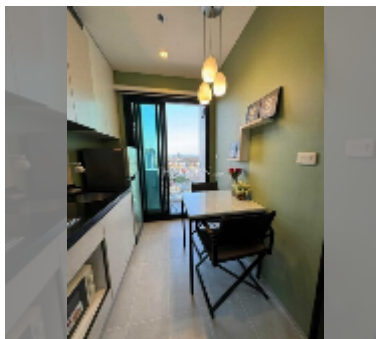

Condo for sale 1 bedroom 30 m² in The Base Central Pattaya, Pattaya

฿ 4,080,000

UNIT PARAMETERS:

UID	FS-242151
quota	thai quota
type	1 bedroom
size	30m²
floor	24
view	partial sea view
quality	good
equipment: furniture, air conditioner, television, washing-machine, refrigerator	

PROJECT PARAMETERS:

district	Central Pattaya
buildings	3
floors	32
built in	2016

FACILITIES:

General information: highrise, meters to beach: 100, minutes to beach: 5, covered parking.

Swimming pool: swimming pool, rooftop pool.

Chill zone: garden, rooftop chillout, barbeque areas.

Health zone: gym.

Other: lobby, CCTV, security.