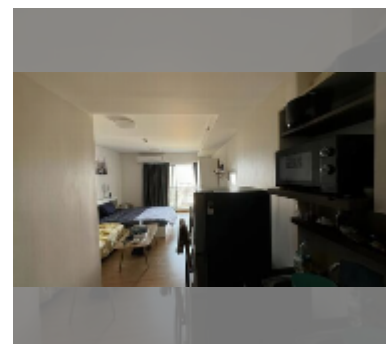

Condo for sale studio 32 m² in Supalai Mare, Pattaya

฿ 2,140,000

UNIT PARAMETERS:

UID	FS-242150
quota	foreign quota
type	studio
size	32m²
floor	31
view	sea view
quality	good
equipment: furniture, air conditioner, television, refrigerator	

PROJECT PARAMETERS:

district	Theprasit
buildings	1
floors	35
built in	2016
maintenance	฿ 11,520/year

FACILITIES:

General information: highrise, meters to beach: 600, minutes to beach: 8, open parking, multy-level parking, covered parking.

Swimming pool: swimming pool, kids pool, waterfall.

Chill zone: chill zone, garden.

Health zone: gym.

Other: lobby, CCTV, security, laundry.