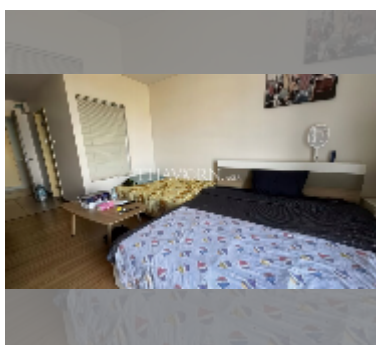

Condo for sale studio 32 m² in Supalai Mare, Pattaya

฿ 2,140,000

UNIT PARAMETERS:

UID	FS-242150
quota	foreign quota
type	studio
size	32m²
floor	31
view	sea view
quality	good
equipment: furniture, air conditioner, television, refrigerator	

PROJECT PARAMETERS:

district	Theprasit
buildings	1
floors	35
built in	2016
maintenance	฿ 11,520/year

FACILITIES:

General information: highrise, meters to beach: 600, minutes to beach: 8, open parking, multy-level parking, covered parking.

Swimming pool: swimming pool, kids pool, waterfall.

Chill zone: chill zone, garden.

Health zone: gym.

Other: lobby, CCTV, security, laundry.