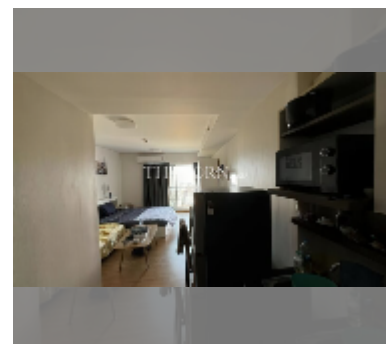

Condo for sale studio 32 m² in Supalai Mare, Pattaya

฿ 2,140,000

UNIT PARAMETERS:

UID	FS-242150
quota	foreign quota
type	studio
size	32m²
floor	31
view	sea view
quality	good
equipment: furniture, air conditioner, television, refrigerator	

PROJECT PARAMETERS:

district	Theprasit
buildings	1
floors	35
built in	2016
maintenance	฿ 11,520/year

FACILITIES:

General information: highrise, meters to beach: 600, minutes to beach: 8, open parking, multy-level parking, covered parking.

Swimming pool: swimming pool, kids pool, waterfall.

Chill zone: chill zone, garden.

Health zone: gym.

Other: lobby, CCTV, security, laundry.