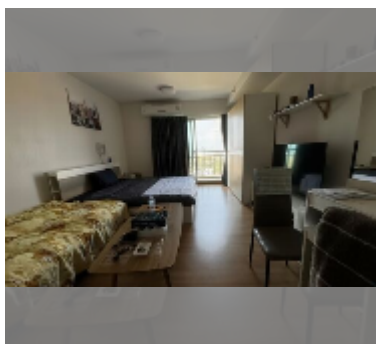

Condo for sale studio 32 m² in Supalai Mare, Pattaya

฿ 2,140,000

UNIT PARAMETERS:

UID	FS-242150
quota	foreign quota
type	studio
size	32m²
floor	31
view	sea view
quality	good
equipment: furniture, air conditioner, television, refrigerator	

PROJECT PARAMETERS:

district	Theprasit
buildings	1
floors	35
built in	2016
maintenance	฿ 11,520/year

FACILITIES:

General information: highrise, meters to beach: 600, minutes to beach: 8, open parking, multy-level parking, covered parking.

Swimming pool: swimming pool, kids pool, waterfall.

Chill zone: chill zone, garden.

Health zone: gym.

Other: lobby, CCTV, security, laundry.