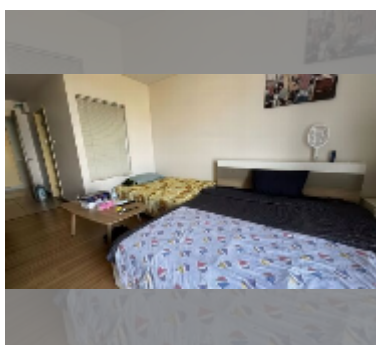

Condo for sale studio 32 m² in Supalai Mare, Pattaya

฿ 2,140,000

UNIT PARAMETERS:

UID	FS-242150
quota	foreign quota
type	studio
size	32m²
floor	31
view	sea view
quality	good
equipment: furniture, air conditioner, television, refrigerator	

PROJECT PARAMETERS:

district	Theprasit
buildings	1
floors	35
built in	2016
maintenance	฿ 11,520/year

FACILITIES:

General information: highrise, meters to beach: 600, minutes to beach: 8, open parking, multy-level parking, covered parking.

Swimming pool: swimming pool, kids pool, waterfall.

Chill zone: chill zone, garden.

Health zone: gym.

Other: lobby, CCTV, security, laundry.