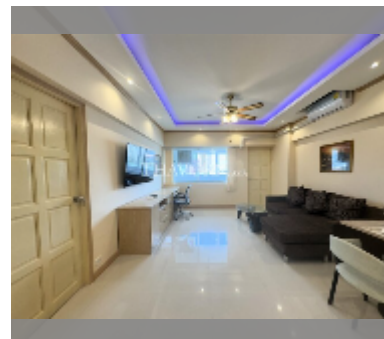

Condo for sale 1 bedroom 64 m² in Keha Condominium Jomtien, Pattaya

฿ 2,430,000

UNIT PARAMETERS:

UID	FS-242146
quota	foreign quota
type	1 bedroom
size	64m²
floor	5
view	city view
quality	good
equipment: furniture, air conditioner, television, refrigerator	

PROJECT PARAMETERS:

district	Theprasit
buildings	1
floors	7
built in	1998

FACILITIES:

General information: lowrise, meters to beach: 2300, minutes to beach: 10, open parking.
Swimming pool: swimming pool.
Health zone: tennis court.
Other: security, minimart.