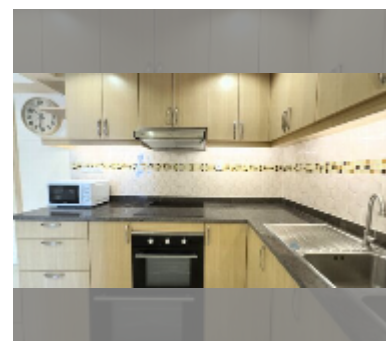

Condo for sale 1 bedroom 64 m² in Keha Condominium Jomtien, Pattaya

฿ 2,430,000

UNIT PARAMETERS:

UID	FS-242146
quota	foreign quota
type	1 bedroom
size	64m²
floor	5
view	city view
quality	good
equipment: furniture, air conditioner, television, refrigerator	

PROJECT PARAMETERS:

district	Theprasit
buildings	1
floors	7
built in	1998

FACILITIES:

General information: lowrise, meters to beach: 2300, minutes to beach: 10, open parking.
Other: security, minimart.