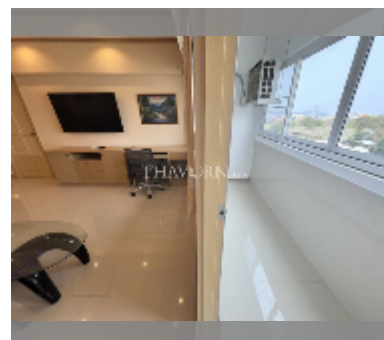

Condo for sale 1 bedroom 64 m² in Keha Condominium Jomtien, Pattaya

฿ 2,430,000

UNIT PARAMETERS:

UID	FS-242146
quota	foreign quota
type	1 bedroom
size	64m²
floor	5
view	city view
quality	good
equipment: furniture, air conditioner, television, refrigerator	

PROJECT PARAMETERS:

district	Theprasit
buildings	1
floors	7
built in	1998

FACILITIES:

General information: lowrise, meters to beach: 2300, minutes to beach: 10, open parking.
Swimming pool: swimming pool.
Health zone: tennis court.
Other: security, minimart.