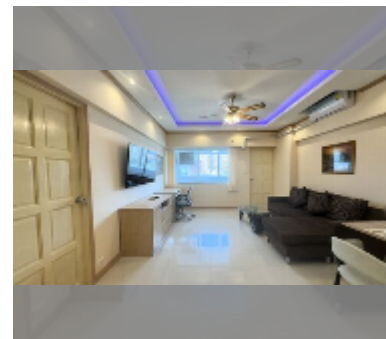

Condo for sale 1 bedroom 64 m² in Keha Condominium Jomtien, Pattaya

฿ 2,430,000

UNIT PARAMETERS:

UID	FS-242146
quota	foreign quota
type	1 bedroom
size	64m²
floor	5
view	city view
quality	good
equipment: furniture, air conditioner, television, refrigerator	

PROJECT PARAMETERS:

district	Theprasit
buildings	1
floors	7
built in	1998

FACILITIES:

General information: lowrise, meters to beach: 2300, minutes to beach: 10, open parking.
Other: security, minimart.