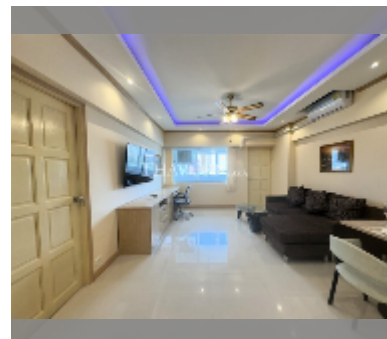

Condo for sale 1 bedroom 64 m² in Keha Condominium Jomtien, Pattaya

฿ 2,430,000

UNIT PARAMETERS:

UID	FS-242146
quota	foreign quota
type	1 bedroom
size	64m²
floor	5
view	city view
quality	good
equipment: furniture, air conditioner, television, refrigerator	

PROJECT PARAMETERS:

district	Theprasit
buildings	1
floors	7
built in	1998

FACILITIES:

General information: lowrise, meters to beach: 2300, minutes to beach: 10, open parking.
Swimming pool: swimming pool.
Health zone: tennis court.
Other: security, minimart.