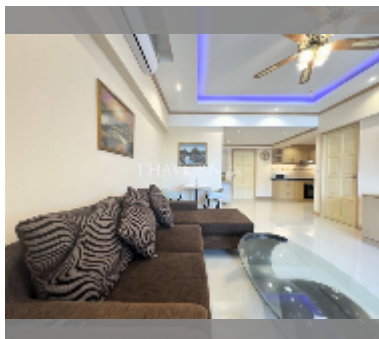

Condo for sale 1 bedroom 64 m² in Keha Condominium Jomtien, Pattaya

฿ 2,430,000

UNIT PARAMETERS:

UID	FS-242146
quota	foreign quota
type	1 bedroom
size	64m²
floor	5
view	city view
quality	good
equipment: furniture, air conditioner, television, refrigerator	

PROJECT PARAMETERS:

district	Theprasit
buildings	1
floors	7
built in	1998

FACILITIES:

General information: lowrise, meters to beach: 2300, minutes to beach: 10, open parking.
Swimming pool: swimming pool.
Health zone: tennis court.
Other: security, minimart.