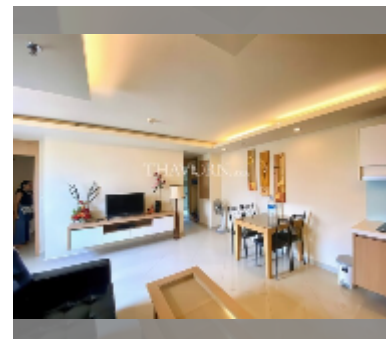

Condo for sale 1 bedroom 47 m² in City Garden Pattaya, Pattaya

฿ 3,050,000

UNIT PARAMETERS:

UID	FS-242145
quota	thai quota
type	1 bedroom
size	47m ²
floor	1
view	city view
quality	good
equipment: furniture, air conditioner, television, refrigerator	

PROJECT PARAMETERS:

district	Central Pattaya
buildings	5
floors	8
built in	2010

FACILITIES:

General information: resort, meters to beach: 1000, minutes to beach: 10, underground parking, open parking.
Swimming pool: swimming pool, kids pool, rooftop pool, jacuzzi.
Chill zone: chill zone, garden.
Health zone: gym, sauna, hamam.
Other: lobby, CCTV, security, minimart, laundry.