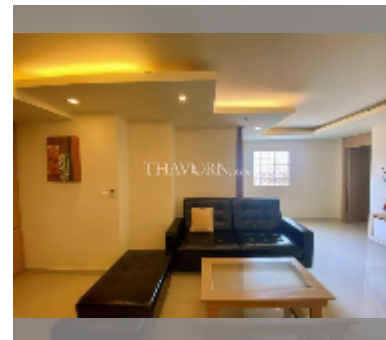

Condo for sale 1 bedroom 47 m² in City Garden Pattaya, Pattaya

฿ 3,050,000

UNIT PARAMETERS:

UID	FS-242145
quota	thai quota
type	1 bedroom
size	47m ²
floor	1
view	city view
quality	good
equipment: furniture, air conditioner, television, refrigerator	

PROJECT PARAMETERS:

district	Central Pattaya
buildings	5
floors	8
built in	2010

FACILITIES:

General information: resort, meters to beach: 1000, minutes to beach: 10, underground parking, open parking.
Swimming pool: swimming pool, kids pool, rooftop pool, jacuzzi.
Chill zone: chill zone, garden.
Health zone: gym, sauna, hamam.
Other: lobby, CCTV, security, minimart, laundry.