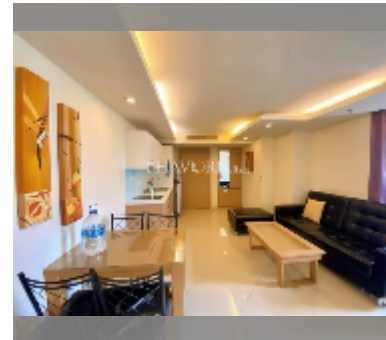

Condo for sale 1 bedroom 47 m² in City Garden Pattaya, Pattaya

฿ 3,050,000

UNIT PARAMETERS:

UID	FS-242145
quota	thai quota
type	1 bedroom
size	47m ²
floor	1
view	city view
quality	good
equipment: furniture, air conditioner, television, refrigerator	

PROJECT PARAMETERS:

district	Central Pattaya
buildings	5
floors	8
built in	2010

FACILITIES:

General information: resort, meters to beach: 1000, minutes to beach: 10, underground parking, open parking.
Swimming pool: swimming pool, kids pool, rooftop pool, jacuzzi.
Chill zone: chill zone, garden.
Health zone: gym, sauna, hamam.
Other: lobby, CCTV, security, minimart, laundry.