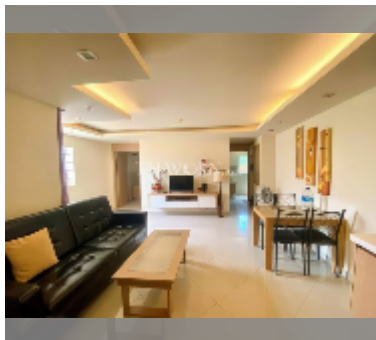

Condo for sale 1 bedroom 47 m² in City Garden Pattaya, Pattaya

฿ 3,050,000

UNIT PARAMETERS:

UID	FS-242145
quota	thai quota
type	1 bedroom
size	47m ²
floor	1
view	city view
quality	good
equipment: furniture, air conditioner, television, refrigerator	

PROJECT PARAMETERS:

district	Central Pattaya
buildings	5
floors	8
built in	2010

FACILITIES:

General information: resort, meters to beach: 1000, minutes to beach: 10, underground parking, open parking.
Swimming pool: swimming pool, kids pool, rooftop pool, jacuzzi.
Chill zone: chill zone, garden.
Health zone: gym, sauna, hamam.
Other: lobby, CCTV, security, minimart, laundry.