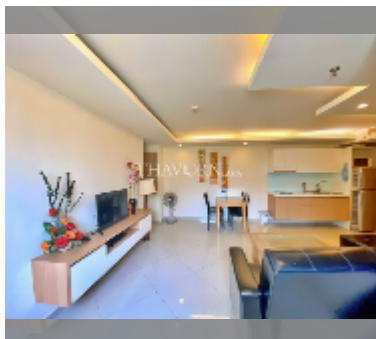

Condo for sale 1 bedroom 47 m² in City Garden Pattaya, Pattaya

฿ 3,050,000

UNIT PARAMETERS:

UID	FS-242145
quota	thai quota
type	1 bedroom
size	47m ²
floor	1
view	city view
quality	good
equipment: furniture, air conditioner, television, refrigerator	

PROJECT PARAMETERS:

district	Central Pattaya
buildings	5
floors	8
built in	2010

FACILITIES:

General information: resort, meters to beach: 1000, minutes to beach: 10, underground parking, open parking.
Swimming pool: swimming pool, kids pool, rooftop pool, jacuzzi.
Chill zone: chill zone, garden.
Health zone: gym, sauna, hamam.
Other: lobby, CCTV, security, minimart, laundry.