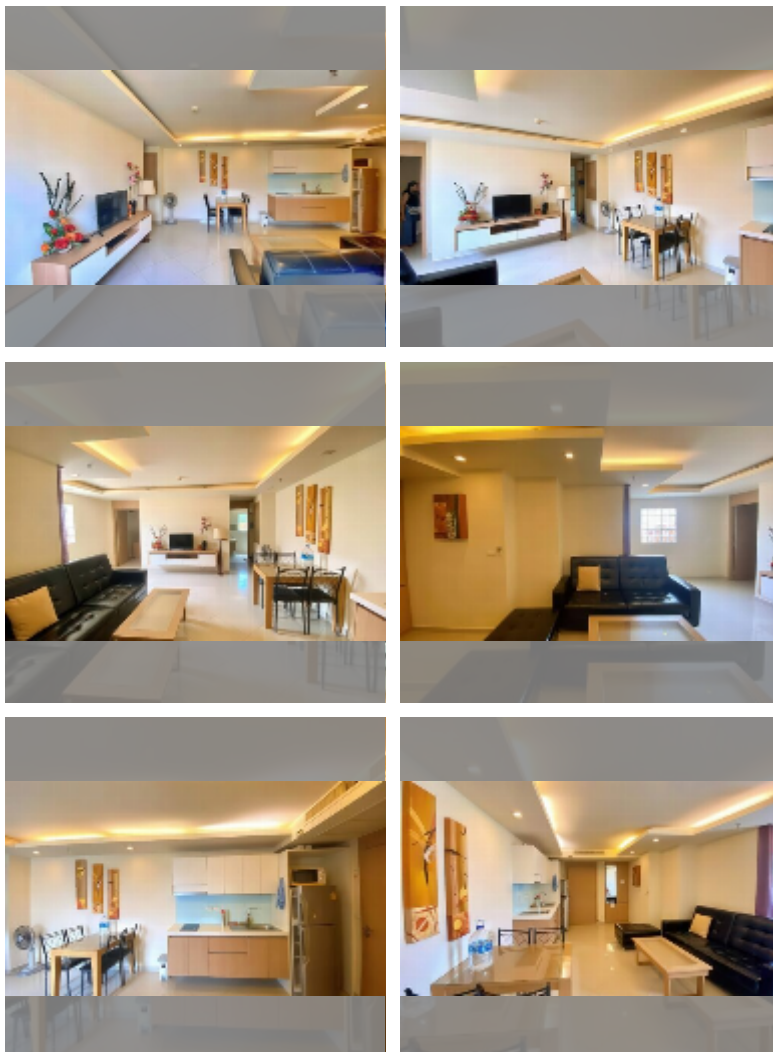

Condo for sale 1 bedroom 47 m² in City Garden Pattaya, Pattaya

฿ 3,050,000

UNIT PARAMETERS:

UID	FS-242145
quota	thai quota
type	1 bedroom
size	47m ²
floor	1
view	city view
quality	good
equipment: furniture, air conditioner, television, refrigerator	

PROJECT PARAMETERS:

district	Central Pattaya
buildings	5
floors	8
built in	2010

FACILITIES:

General information: resort, meters to beach: 1000, minutes to beach: 10, underground parking, open parking.
Swimming pool: swimming pool, kids pool, rooftop pool, jacuzzi.
Chill zone: chill zone, garden.
Health zone: gym, sauna, hamam.
Other: lobby, CCTV, security, minimart, laundry.