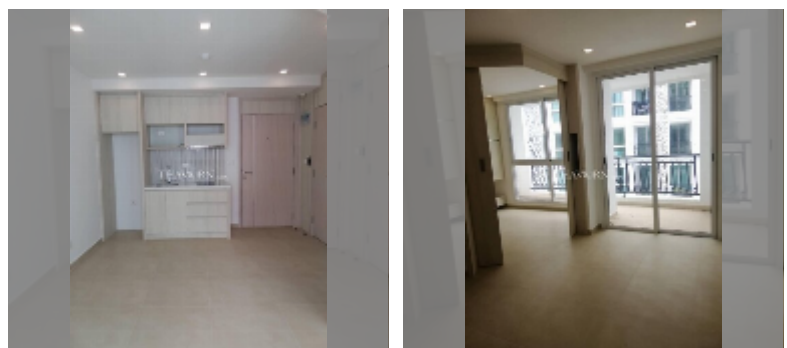

Condo for sale 1 bedroom 30.9 m² in City Garden Olympus, Pattaya

฿ 2,900,000

UNIT PARAMETERS:

UID	FS-242144
quota	thai quota
type	1 bedroom
size	30.9m²
floor	7
view	city view

PROJECT PARAMETERS:

district	Central Pattaya
buildings	6
floors	8
built in	2022
maintenance	฿ 14,832/year

FACILITIES:

General information: resort, underground parking.

Swimming pool: swimming pool, kids pool, jacuzzi, pool bar .

Chill zone: chill zone, rooftop chillout.

Health zone: gym, sauna.

Other: lobby, CCTV, security, minimart.