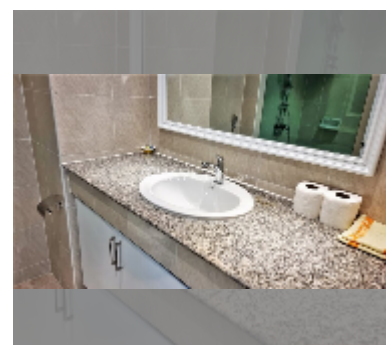

Condo for sale studio 48 m² in View Talay 5, Pattaya

฿ 2,960,000

UNIT PARAMETERS:

UID	FS-242139
quota	company ownership
type	studio
size	48m²
floor	8
view	sea view
quality	good
equipment: furniture, air conditioner, television, refrigerator	

PROJECT PARAMETERS:

district	Thappraya
buildings	2
floors	22
built in	2007
maintenance	฿ 11,520/year

FACILITIES:

General information: highrise, meters to beach: 150, minutes to beach: 3, open parking, covered parking.

Swimming pool: swimming pool.

Other: reception, CCTV, security, minimart, laundry, room service.