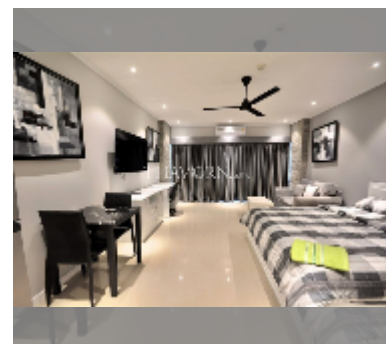

Condo for sale studio 48 m² in View Talay 5, Pattaya

฿ 2,960,000

UNIT PARAMETERS:

UID	FS-242139
quota	company ownership
type	studio
size	48m²
floor	8
view	sea view
quality	good
equipment: furniture, air conditioner, television, refrigerator	

PROJECT PARAMETERS:

district	Thappraya
buildings	2
floors	22
built in	2007
maintenance	฿ 11,520/year

FACILITIES:

General information: highrise, meters to beach: 150, minutes to beach: 3, open parking, covered parking.

Swimming pool: swimming pool.

Other: reception, CCTV, security, minimart, laundry, room service.