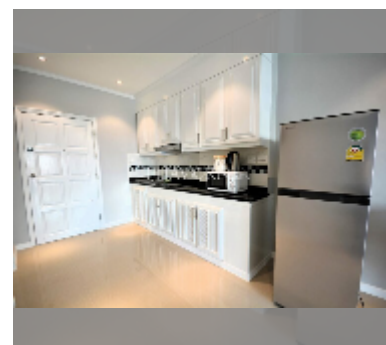

Condo for sale studio 48 m² in View Talay 5, Pattaya

฿ 2,960,000

UNIT PARAMETERS:

UID	FS-242139
quota	company ownership
type	studio
size	48m²
floor	8
view	sea view
quality	good
equipment: furniture, air conditioner, television, refrigerator	

PROJECT PARAMETERS:

district	Thappraya
buildings	2
floors	22
built in	2007
maintenance	฿ 11,520/year

FACILITIES:

General information: highrise, meters to beach: 150, minutes to beach: 3, open parking, covered parking.

Swimming pool: swimming pool.

Other: reception, CCTV, security, minimart, laundry, room service.