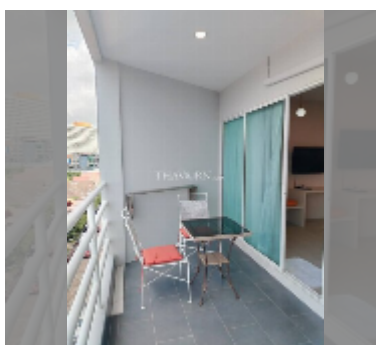

Condo for sale studio 48 m² in View Talay 5, Pattaya

฿ 2,999,999

UNIT PARAMETERS:

UID	FS-242138
quota	company ownership
type	studio
size	48m²
floor	5
view	sea view
quality	good
equipment: furniture, air conditioner, television, refrigerator	

PROJECT PARAMETERS:

district	Thappraya
buildings	2
floors	22
built in	2007
maintenance	฿ 11,520/year

FACILITIES:

General information: highrise, meters to beach: 150, minutes to beach: 3, open parking, covered parking.

Swimming pool: swimming pool.

Other: reception, CCTV, security, minimart, laundry, room service.