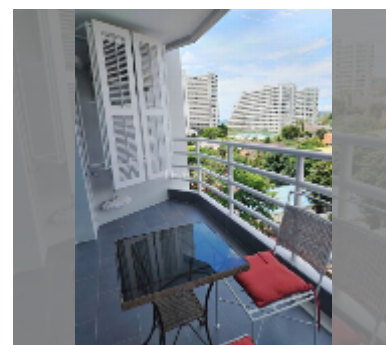

Condo for sale studio 48 m² in View Talay 5, Pattaya

฿ 2,999,999

UNIT PARAMETERS:

UID	FS-242138
quota	company ownership
type	studio
size	48m²
floor	5
view	sea view
quality	good
equipment: furniture, air conditioner, television, refrigerator	

PROJECT PARAMETERS:

district	Thappraya
buildings	2
floors	22
built in	2007
maintenance	฿ 11,520/year

FACILITIES:

General information: highrise, meters to beach: 150, minutes to beach: 3, open parking, covered parking.

Swimming pool: swimming pool.

Other: reception, CCTV, security, minimart, laundry, room service.