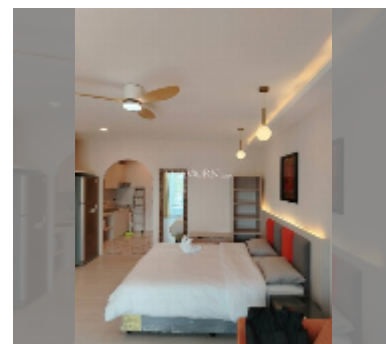

Condo for sale studio 48 m² in View Talay 5, Pattaya

฿ 2,999,999

UNIT PARAMETERS:

UID	FS-242138
quota	company ownership
type	studio
size	48m²
floor	5
view	sea view
quality	good
equipment: furniture, air conditioner, television, refrigerator	

PROJECT PARAMETERS:

district	Thappraya
buildings	2
floors	22
built in	2007
maintenance	฿ 11,520/year

FACILITIES:

General information: highrise, meters to beach: 150, minutes to beach: 3, open parking, covered parking.

Swimming pool: swimming pool.

Other: reception, CCTV, security, minimart, laundry, room service.