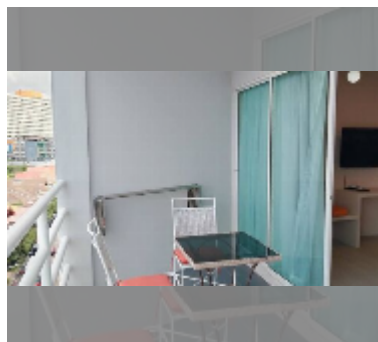

Condo for sale studio 48 m² in View Talay 5, Pattaya

฿ 2,999,999

UNIT PARAMETERS:

UID	FS-242138
quota	company ownership
type	studio
size	48m²
floor	5
view	sea view
quality	good
equipment: furniture, air conditioner, television, refrigerator	

PROJECT PARAMETERS:

district	Thappraya
buildings	2
floors	22
built in	2007
maintenance	฿ 11,520/year

FACILITIES:

General information: highrise, meters to beach: 150, minutes to beach: 3, open parking, covered parking.

Swimming pool: swimming pool.

Other: reception, CCTV, security, minimart, laundry, room service.