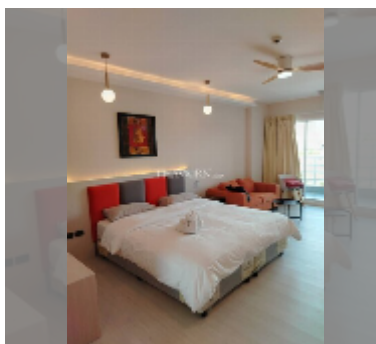

Condo for sale studio 48 m² in View Talay 5, Pattaya

฿ 2,999,999

UNIT PARAMETERS:

UID	FS-242138
quota	company ownership
type	studio
size	48m²
floor	5
view	sea view
quality	good
equipment: furniture, air conditioner, television, refrigerator	

PROJECT PARAMETERS:

district	Thappraya
buildings	2
floors	22
built in	2007
maintenance	฿ 11,520/year

FACILITIES:

General information: highrise, meters to beach: 150, minutes to beach: 3, open parking, covered parking.

Swimming pool: swimming pool.

Other: reception, CCTV, security, minimart, laundry, room service.