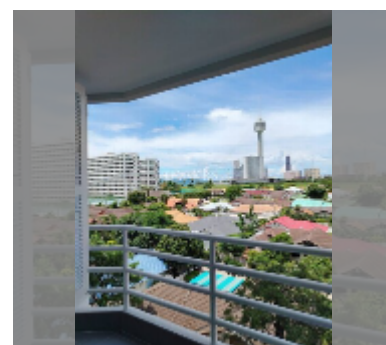

Condo for sale studio 48 m² in View Talay 5, Pattaya

฿ 2,999,999

UNIT PARAMETERS:

UID	FS-242138
quota	company ownership
type	studio
size	48m²
floor	5
view	sea view
quality	good
equipment: furniture, air conditioner, television, refrigerator	

PROJECT PARAMETERS:

district	Thappraya
buildings	2
floors	22
built in	2007
maintenance	฿ 11,520/year

FACILITIES:

General information: highrise, meters to beach: 150, minutes to beach: 3, open parking, covered parking.

Swimming pool: swimming pool.

Other: reception, CCTV, security, minimart, laundry, room service.