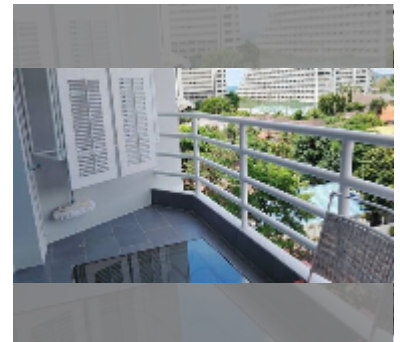

Condo for sale studio 48 m² in View Talay 5, Pattaya

฿ 2,999,999

UNIT PARAMETERS:

UID	FS-242138
quota	company ownership
type	studio
size	48m²
floor	5
view	sea view
quality	good
equipment: furniture, air conditioner, television, refrigerator	

PROJECT PARAMETERS:

district	Thappraya
buildings	2
floors	22
built in	2007
maintenance	฿ 11,520/year

FACILITIES:

General information: highrise, meters to beach: 150, minutes to beach: 3, open parking, covered parking.

Swimming pool: swimming pool.

Other: reception, CCTV, security, minimart, laundry, room service.