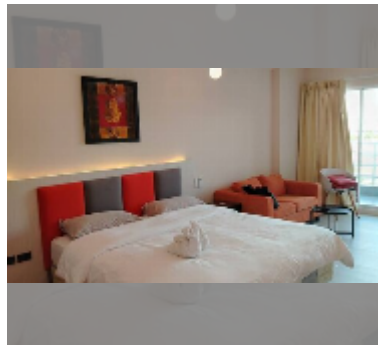

Condo for sale studio 48 m² in View Talay 5, Pattaya

฿ 2,999,999

UNIT PARAMETERS:

UID	FS-242138
quota	company ownership
type	studio
size	48m²
floor	5
view	sea view
quality	good
equipment: furniture, air conditioner, television, refrigerator	

PROJECT PARAMETERS:

district	Thappraya
buildings	2
floors	22
built in	2007
maintenance	฿ 11,520/year

FACILITIES:

General information: highrise, meters to beach: 150, minutes to beach: 3, open parking, covered parking.

Swimming pool: swimming pool.

Other: reception, CCTV, security, minimart, laundry, room service.