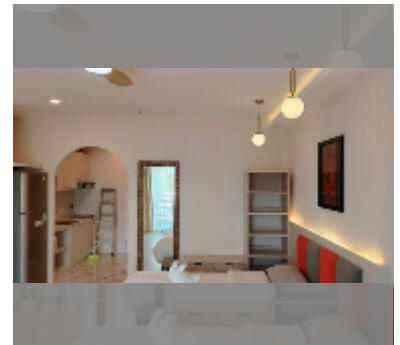

Condo for sale studio 48 m² in View Talay 5, Pattaya

฿ 2,999,999

UNIT PARAMETERS:

UID	FS-242138
quota	company ownership
type	studio
size	48m²
floor	5
view	sea view
quality	good
equipment: furniture, air conditioner, television, refrigerator	

PROJECT PARAMETERS:

district	Thappraya
buildings	2
floors	22
built in	2007
maintenance	฿ 11,520/year

FACILITIES:

General information: highrise, meters to beach: 150, minutes to beach: 3, open parking, covered parking.

Swimming pool: swimming pool.

Other: reception, CCTV, security, minimart, laundry, room service.