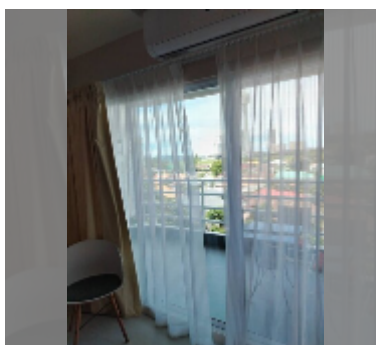

Condo for sale studio 48 m² in View Talay 5, Pattaya

฿ 2,999,999

UNIT PARAMETERS:

UID	FS-242138
quota	company ownership
type	studio
size	48m²
floor	5
view	sea view
quality	good
equipment: furniture, air conditioner, television, refrigerator	

PROJECT PARAMETERS:

district	Thappraya
buildings	2
floors	22
built in	2007
maintenance	฿ 11,520/year

FACILITIES:

General information: highrise, meters to beach: 150, minutes to beach: 3, open parking, covered parking.

Swimming pool: swimming pool.

Other: reception, CCTV, security, minimart, laundry, room service.