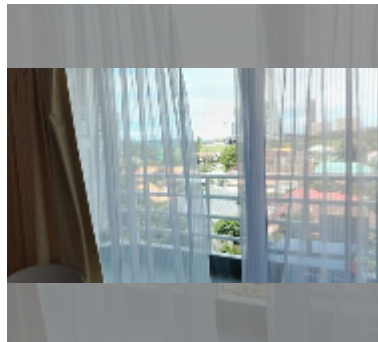

Condo for sale studio 48 m² in View Talay 5, Pattaya

฿ 2,999,999

UNIT PARAMETERS:

UID	FS-242138
quota	company ownership
type	studio
size	48m²
floor	5
view	sea view
quality	good
equipment: furniture, air conditioner, television, refrigerator	

PROJECT PARAMETERS:

district	Thappraya
buildings	2
floors	22
built in	2007
maintenance	฿ 11,520/year

FACILITIES:

General information: highrise, meters to beach: 150, minutes to beach: 3, open parking, covered parking.

Swimming pool: swimming pool.

Other: reception, CCTV, security, minimart, laundry, room service.