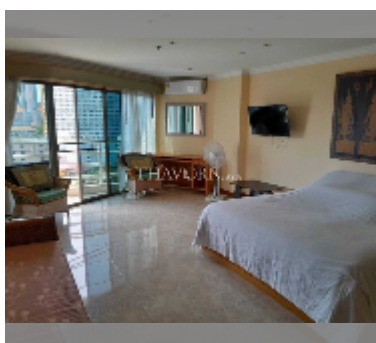

Condo for sale 1 bedroom 106 m² in View Talay 2, Pattaya

฿ 5,680,000

UNIT PARAMETERS:

UID	FS-242135
quota	company ownership
type	1 bedroom
size	106m ²
floor	9
view	sea view
quality	excellent
equipment: furniture, air conditioner, television, washing-machine, refrigerator	

PROJECT PARAMETERS:

district	Jomtien
buildings	2
floors	20
built in	2002

FACILITIES:

General information: highrise, open parking, covered parking.

Swimming pool: swimming pool, kids pool.

Other: lobby, CCTV, security, minimart, laundry, room service.