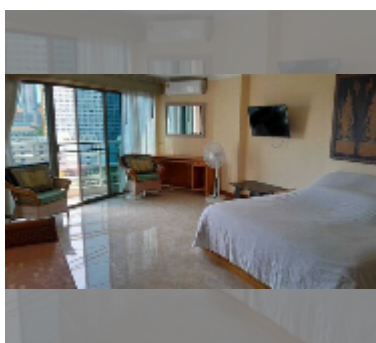

Condo for sale 1 bedroom 106 m² in View Talay 2, Pattaya

฿ 5,680,000

UNIT PARAMETERS:

UID	FS-242135
quota	company ownership
type	1 bedroom
size	106m²
floor	9
view	sea view
quality	excellent
equipment: furniture, air conditioner, television, washing-machine, refrigerator	

PROJECT PARAMETERS:

district	Jomtien
buildings	2
floors	20
built in	2002

FACILITIES:

General information: highrise, open parking, covered parking.

Swimming pool: swimming pool, kids pool.

Other: lobby, CCTV, security, minimart, laundry, room service.