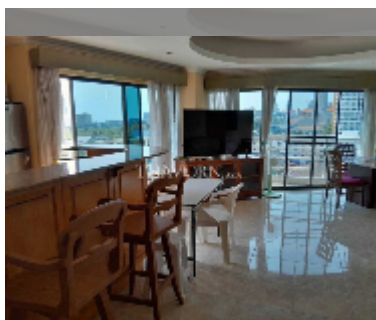

Condo for sale 1 bedroom 106 m² in View Talay 2, Pattaya

฿ 5,680,000

UNIT PARAMETERS:

UID	FS-242135
quota	company ownership
type	1 bedroom
size	106m²
floor	9
view	sea view
quality	excellent
equipment: furniture, air conditioner, television, washing-machine, refrigerator	

PROJECT PARAMETERS:

district	Jomtien
buildings	2
floors	20
built in	2002

FACILITIES:

General information: highrise, open parking, covered parking.

Swimming pool: swimming pool, kids pool.

Other: lobby, CCTV, security, minimart, laundry, room service.