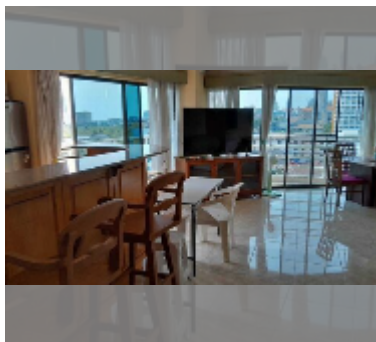

Condo for sale 1 bedroom 106 m² in View Talay 2, Pattaya

฿ 5,680,000

UNIT PARAMETERS:

UID	FS-242135
quota	company ownership
type	1 bedroom
size	106m²
floor	9
view	sea view
quality	excellent
equipment: furniture, air conditioner, television, washing-machine, refrigerator	

PROJECT PARAMETERS:

district	Jomtien
buildings	2
floors	20
built in	2002

FACILITIES:

General information: highrise, open parking, covered parking.

Swimming pool: swimming pool, kids pool.

Other: lobby, CCTV, security, minimart, laundry, room service.