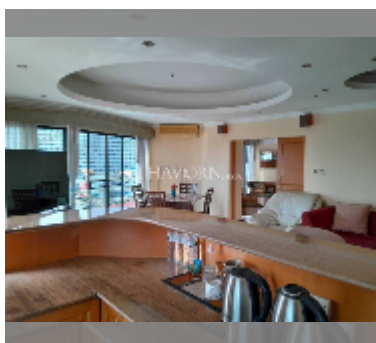

Condo for sale 1 bedroom 106 m² in View Talay 2, Pattaya

฿ 5,680,000

UNIT PARAMETERS:

UID	FS-242135
quota	company ownership
type	1 bedroom
size	106m²
floor	9
view	sea view
quality	excellent
equipment: furniture, air conditioner, television, washing-machine, refrigerator	

PROJECT PARAMETERS:

district	Jomtien
buildings	2
floors	20
built in	2002

FACILITIES:

General information: highrise, open parking, covered parking.

Swimming pool: swimming pool, kids pool.

Other: lobby, CCTV, security, minimart, laundry, room service.