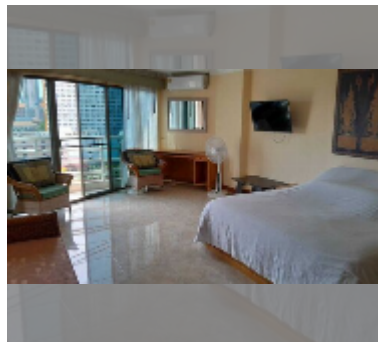

Condo for sale 1 bedroom 106 m² in View Talay 2, Pattaya

฿ 5,680,000

UNIT PARAMETERS:

UID	FS-242135
quota	company ownership
type	1 bedroom
size	106m²
floor	9
view	sea view
quality	excellent
equipment: furniture, air conditioner, television, washing-machine, refrigerator	

PROJECT PARAMETERS:

district	Jomtien
buildings	2
floors	20
built in	2002

FACILITIES:

General information: highrise, open parking, covered parking.

Swimming pool: swimming pool, kids pool.

Other: lobby, CCTV, security, minimart, laundry, room service.