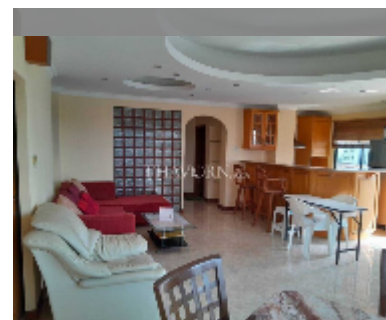

Condo for sale 1 bedroom 106 m² in View Talay 2, Pattaya

฿ 5,680,000

UNIT PARAMETERS:

UID	FS-242135
quota	company ownership
type	1 bedroom
size	106m²
floor	9
view	sea view
quality	excellent
equipment: furniture, air conditioner, television, washing-machine, refrigerator	

PROJECT PARAMETERS:

district	Jomtien
buildings	2
floors	20
built in	2002

FACILITIES:

General information: highrise, open parking, covered parking.

Swimming pool: swimming pool, kids pool.

Other: lobby, CCTV, security, minimart, laundry, room service.