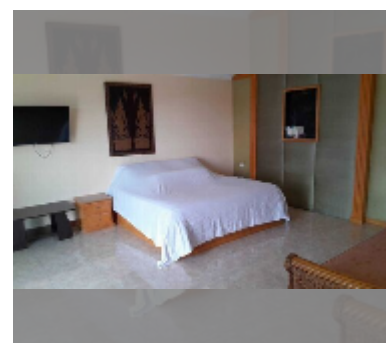

Condo for sale 1 bedroom 106 m² in View Talay 2, Pattaya

฿ 5,680,000

UNIT PARAMETERS:

UID	FS-242135
quota	company ownership
type	1 bedroom
size	106m²
floor	9
view	sea view
quality	excellent
equipment: furniture, air conditioner, television, washing-machine, refrigerator	

PROJECT PARAMETERS:

district	Jomtien
buildings	2
floors	20
built in	2002

FACILITIES:

General information: highrise, open parking, covered parking.

Swimming pool: swimming pool, kids pool.

Other: lobby, CCTV, security, minimart, laundry, room service.