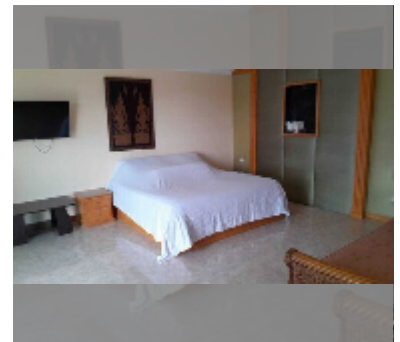

Condo for sale 1 bedroom 106 m² in View Talay 2, Pattaya

฿ 5,680,000

UNIT PARAMETERS:

UID	FS-242135
quota	company ownership
type	1 bedroom
size	106m²
floor	9
view	sea view
quality	excellent
equipment: furniture, air conditioner, television, washing-machine, refrigerator	

PROJECT PARAMETERS:

district	Jomtien
buildings	2
floors	20
built in	2002

FACILITIES:

General information: highrise, open parking, covered parking.

Swimming pool: swimming pool, kids pool.

Other: lobby, CCTV, security, minimart, laundry, room service.