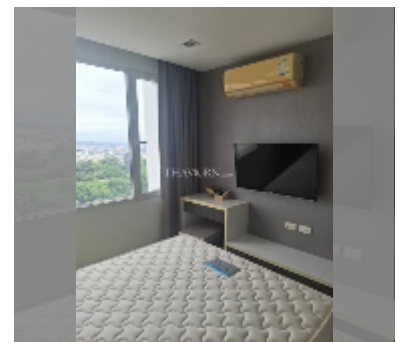

Condo for sale 1 bedroom 39.12 m² in The Vision, Pattaya

฿ 3,690,000

UNIT PARAMETERS:

UID	FS-242134
quota	thai quota
type	1 bedroom
size	39.12m ²
floor	17
view	sea view
quality	good
equipment: furniture, air conditioner, television, refrigerator	

PROJECT PARAMETERS:

district	Pratumnak
buildings	1
floors	23
built in	2015

FACILITIES:

General information: highrise, meters to beach: 500, minutes to beach: 10, multi-level parking.

Swimming pool: rooftop pool, infinity view, jacuzzi.

Chill zone: rooftop chillout.

Health zone: gym, sauna.

Other: reception, lobby, CCTV, security, room service.

[details](#)