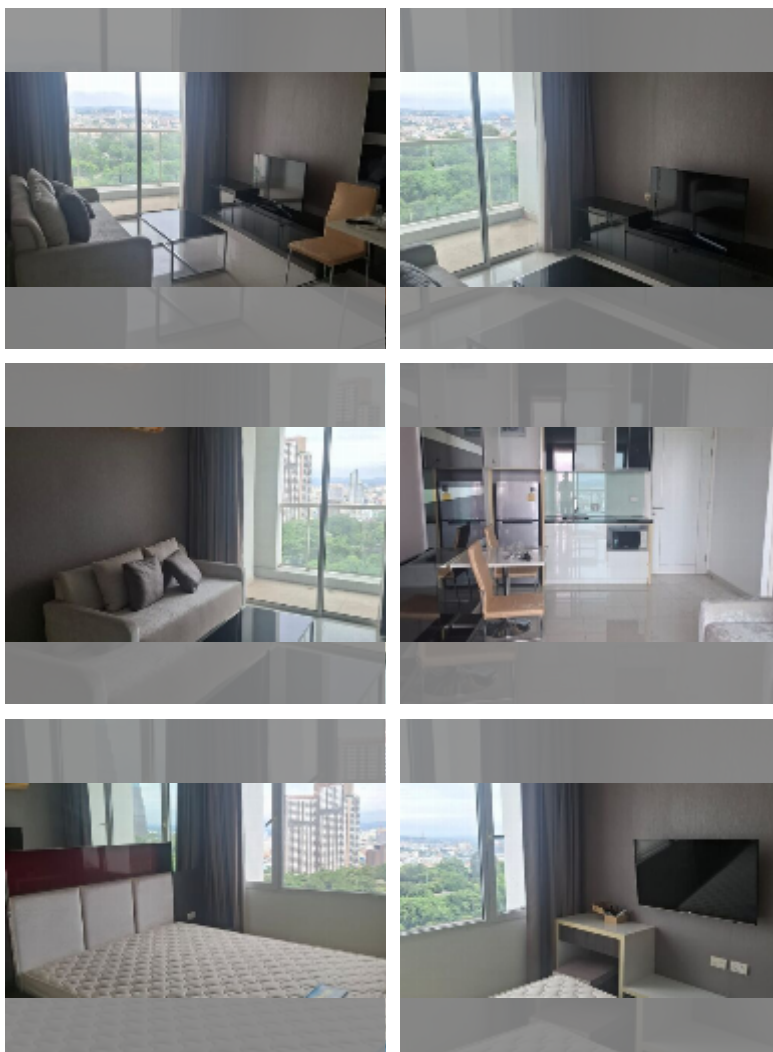

Condo for sale 1 bedroom 39.12 m² in The Vision, Pattaya

฿ 3,690,000

UNIT PARAMETERS:

UID	FS-242134
quota	thai quota
type	1 bedroom
size	39.12m ²
floor	17
view	sea view
quality	good
equipment: furniture, air conditioner, television, refrigerator	

PROJECT PARAMETERS:

district	Pratumnak
buildings	1
floors	23
built in	2015

FACILITIES:

General information: highrise, meters to beach: 500, minutes to beach: 10, multi-level parking.

Swimming pool: rooftop pool, infinity view, jacuzzi.

Chill zone: rooftop chillout.

Health zone: gym, sauna.

Other: reception, lobby, CCTV, security, room service.

[details](#)