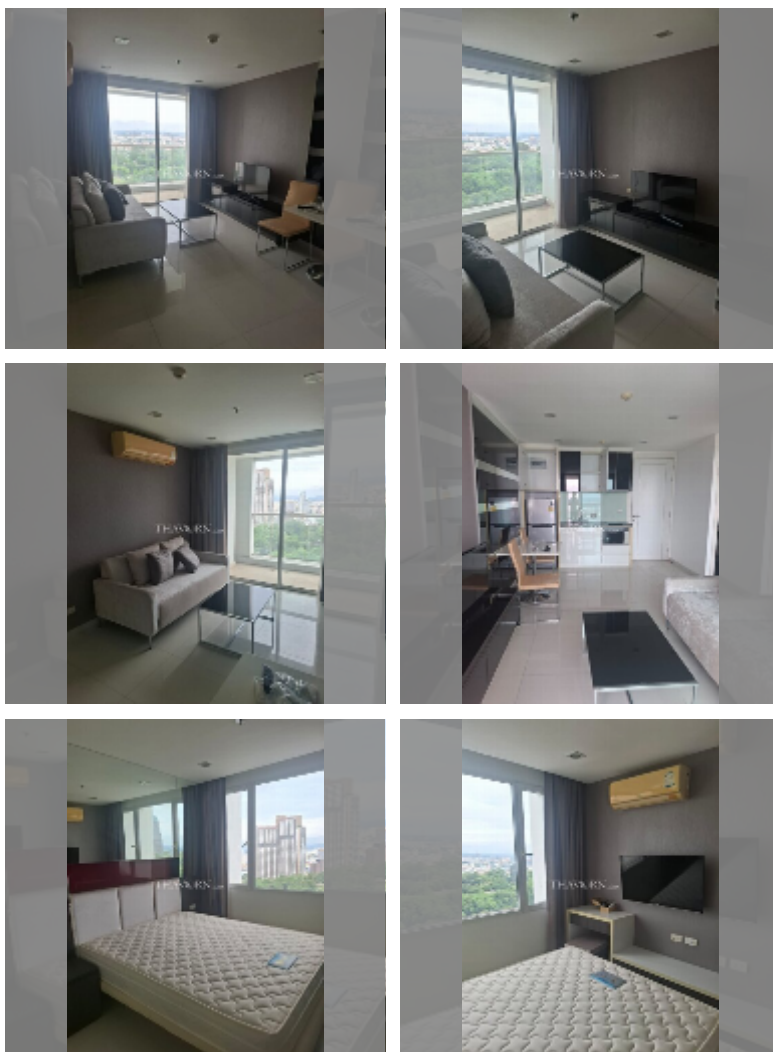

Condo for sale 1 bedroom 39.12 m² in The Vision, Pattaya

฿ 3,690,000

UNIT PARAMETERS:

UID	FS-242134
quota	thai quota
type	1 bedroom
size	39.12m ²
floor	17
view	sea view
quality	good
equipment: furniture, air conditioner, television, refrigerator	

PROJECT PARAMETERS:

district	Pratumnak
buildings	1
floors	23
built in	2015

FACILITIES:

General information: highrise, meters to beach: 500, minutes to beach: 10, multi-level parking.

Swimming pool: rooftop pool, infinity view, jacuzzi.

Chill zone: rooftop chillout.

Health zone: gym, sauna.

Other: reception, lobby, CCTV, security, room service.

details