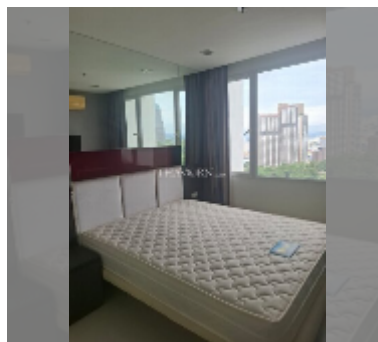

Condo for sale 1 bedroom 39.12 m² in The Vision, Pattaya

฿ 3,690,000

UNIT PARAMETERS:

UID	FS-242134
quota	thai quota
type	1 bedroom
size	39.12m ²
floor	17
view	sea view
quality	good
equipment: furniture, air conditioner, television, refrigerator	

PROJECT PARAMETERS:

district	Pratumnak
buildings	1
floors	23
built in	2015

FACILITIES:

General information: highrise, meters to beach: 500, minutes to beach: 10, multi-level parking.

Swimming pool: rooftop pool, infinity view, jacuzzi.

Chill zone: rooftop chillout.

Health zone: gym, sauna.

Other: reception, lobby, CCTV, security, room service.

[details](#)