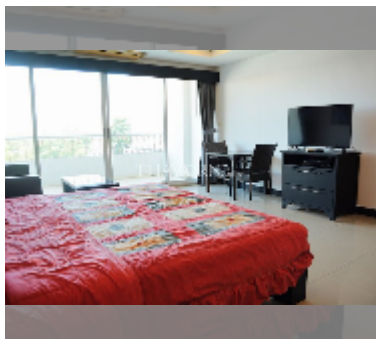

Condo for sale studio 49 m² in T.W. Jomtien Platinum Suites condominiums, Pattaya

฿ 2,100,000

UNIT PARAMETERS:

UID	FS-242129
quota	foreign quota
type	studio
size	49m²
floor	6
view	city view
quality	good
equipment: furniture, air conditioner, television, refrigerator	

PROJECT PARAMETERS:

district	Theprasit
buildings	3
floors	6
built in	2012

FACILITIES:

- **General information:** lowrise, open parking, covered parking.
- **Swimming pool:** swimming pool, sunbathing area.
- **Chill zone:** chill zone.
- **Health zone:** gym.
- **Other:** lobby, CCTV, security.