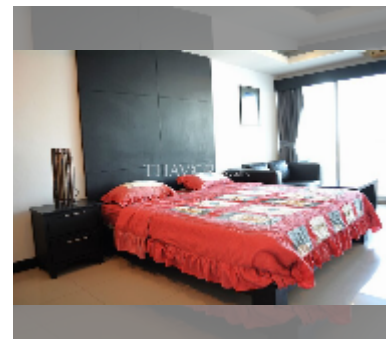

Condo for sale studio 49 m² in T.W. Jomtien Platinum Suites condominiums, Pattaya

฿ 2,100,000

UNIT PARAMETERS:

UID	FS-242129
quota	foreign quota
type	studio
size	49m²
floor	6
view	city view
quality	good
equipment: furniture, air conditioner, television, refrigerator	

PROJECT PARAMETERS:

district	Theprasit
buildings	3
floors	6
built in	2012

FACILITIES:

- **General information:** lowrise, open parking, covered parking.
- **Swimming pool:** swimming pool, sunbathing area.
- **Chill zone:** chill zone.
- **Health zone:** gym.
- **Other:** lobby, CCTV, security.