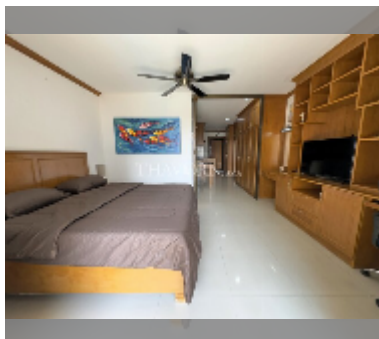

Condo for sale 1 bedroom 52 m² in T.W. Jomtien Platinum Suites condominiums, Pattaya

฿ 2,580,000

UNIT PARAMETERS:

UID	FS-242128
quota	foreign quota
type	1 bedroom
size	52m²
floor	3
view	pool view
quality	good
equipment: furniture, air conditioner, television, washing-machine	

PROJECT PARAMETERS:

district	Theprasit
buildings	3
floors	6
built in	2012

FACILITIES:

- General information: lowrise, open parking, covered parking.
- Swimming pool: swimming pool, sunbathing area.
- Chill zone: chill zone.
- Health zone: gym.
- Other: lobby, CCTV, security.