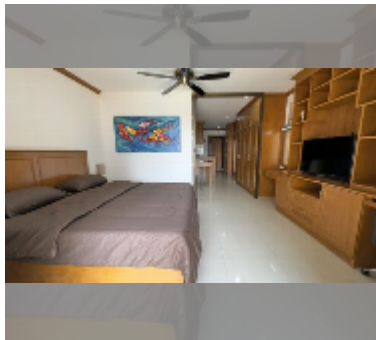

Condo for sale 1 bedroom 52 m² in T.W. Jomtien Platinum Suites condominiums, Pattaya

฿ 2,580,000

UNIT PARAMETERS:

UID	FS-242128
quota	foreign quota
type	1 bedroom
size	52m²
floor	3
view	pool view
quality	good
equipment: furniture, air conditioner, television, washing-machine	

PROJECT PARAMETERS:

district	Theprasit
buildings	3
floors	6
built in	2012

FACILITIES:

- General information: lowrise, open parking, covered parking.
- Swimming pool: swimming pool, sunbathing area.
- Chill zone: chill zone.
- Health zone: gym.
- Other: lobby, CCTV, security.