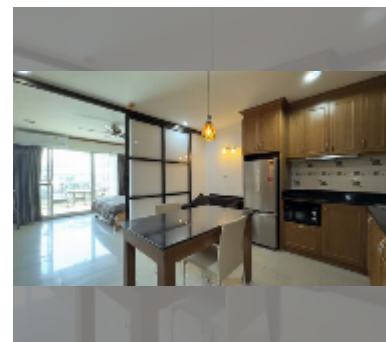

Condo for sale 1 bedroom 52 m² in T.W. Jomtien Platinum Suites condominiums, Pattaya

฿ 2,580,000

UNIT PARAMETERS:

UID	FS-242128
quota	foreign quota
type	1 bedroom
size	52m²
floor	3
view	pool view
quality	good
equipment: furniture, air conditioner, television, washing-machine	

PROJECT PARAMETERS:

district	Theprasit
buildings	3
floors	6
built in	2012

FACILITIES:

- General information: lowrise, open parking, covered parking.
- Swimming pool: swimming pool, sunbathing area.
- Chill zone: chill zone.
- Health zone: gym.
- Other: lobby, CCTV, security.