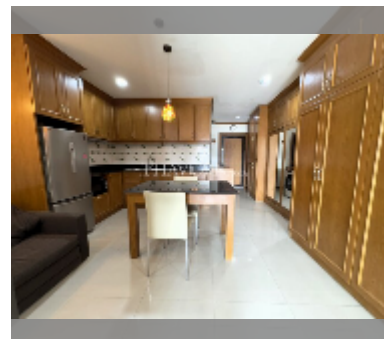

Condo for sale 1 bedroom 52 m² in T.W. Jomtien Platinum Suites condominiums, Pattaya

฿ 2,580,000

UNIT PARAMETERS:

UID	FS-242128
quota	foreign quota
type	1 bedroom
size	52m²
floor	3
view	pool view
quality	good
equipment: furniture, air conditioner, television, washing-machine	

PROJECT PARAMETERS:

district	Theprasit
buildings	3
floors	6
built in	2012

FACILITIES:

- General information: lowrise, open parking, covered parking.
- Swimming pool: swimming pool, sunbathing area.
- Chill zone: chill zone.
- Health zone: gym.
- Other: lobby, CCTV, security.