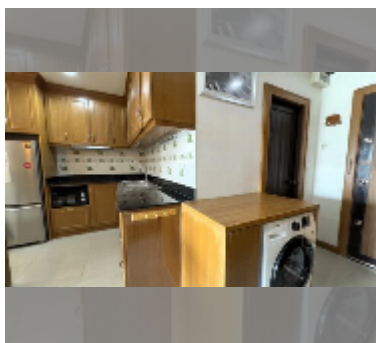

Condo for sale 1 bedroom 52 m² in T.W. Jomtien Platinum Suites condominiums, Pattaya

฿ 2,580,000

UNIT PARAMETERS:

UID	FS-242128
quota	foreign quota
type	1 bedroom
size	52m²
floor	3
view	pool view
quality	good
equipment: furniture, air conditioner, television, washing-machine	

PROJECT PARAMETERS:

district	Theprasit
buildings	3
floors	6
built in	2012

FACILITIES:

- General information: lowrise, open parking, covered parking.
- Swimming pool: swimming pool, sunbathing area.
- Chill zone: chill zone.
- Health zone: gym.
- Other: lobby, CCTV, security.