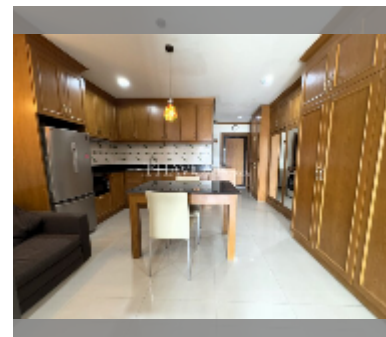

Condo for sale 1 bedroom 52 m² in T.W. Jomtien Platinum Suites condominiums, Pattaya

฿ 2,580,000

UNIT PARAMETERS:

UID	FS-242128
quota	foreign quota
type	1 bedroom
size	52m²
floor	3
view	pool view
quality	good
equipment: furniture, air conditioner, television, washing-machine	

PROJECT PARAMETERS:

district	Theprasit
buildings	3
floors	6
built in	2012

FACILITIES:

- General information: lowrise, open parking, covered parking.
- Swimming pool: swimming pool, sunbathing area.
- Chill zone: chill zone.
- Health zone: gym.
- Other: lobby, CCTV, security.