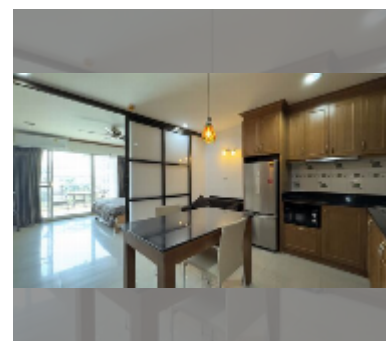

Condo for sale 1 bedroom 52 m² in T.W. Jomtien Platinum Suites condominiums, Pattaya

฿ 2,580,000

UNIT PARAMETERS:

UID	FS-242128
quota	foreign quota
type	1 bedroom
size	52m²
floor	3
view	pool view
quality	good
equipment: furniture, air conditioner, television, washing-machine	

PROJECT PARAMETERS:

district	Theprasit
buildings	3
floors	6
built in	2012

FACILITIES:

- General information: lowrise, open parking, covered parking.
- Swimming pool: swimming pool, sunbathing area.
- Chill zone: chill zone.
- Health zone: gym.
- Other: lobby, CCTV, security.