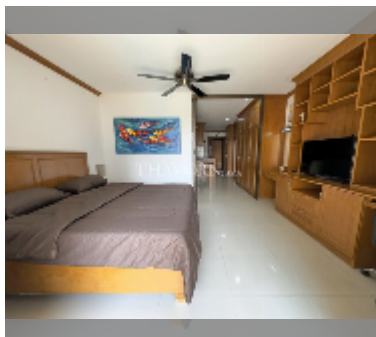

Condo for sale 1 bedroom 52 m² in T.W. Jomtien Platinum Suites condominiums, Pattaya

฿ 2,580,000

UNIT PARAMETERS:

UID	FS-242128
quota	foreign quota
type	1 bedroom
size	52m²
floor	3
view	pool view
quality	good
equipment: furniture, air conditioner, television, washing-machine	

PROJECT PARAMETERS:

district	Theprasit
buildings	3
floors	6
built in	2012

FACILITIES:

- General information: lowrise, open parking, covered parking.
- Swimming pool: swimming pool, sunbathing area.
- Chill zone: chill zone.
- Health zone: gym.
- Other: lobby, CCTV, security.