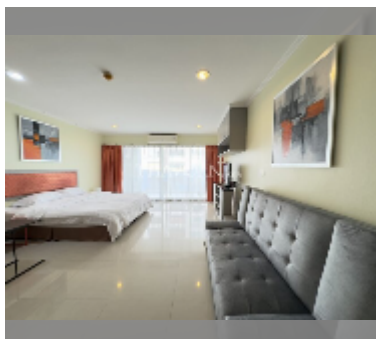

Condo for sale studio 50 m² in T.W. Jomtien Platinum Suites condominiums, Pattaya

฿ 2,320,000

UNIT PARAMETERS:

UID	FS-242127
quota	foreign quota
type	studio
size	50m²
floor	9
view	pool view
quality	good
equipment: furniture, air conditioner, television, refrigerator	

PROJECT PARAMETERS:

district	Theprasit
buildings	3
floors	6
built in	2012

FACILITIES:

- General information: lowrise, open parking, covered parking.
- Swimming pool: swimming pool, sunbathing area.
- Chill zone: chill zone.
- Health zone: gym.
- Other: lobby, CCTV, security.