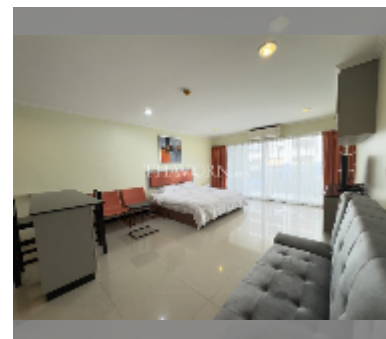

Condo for sale studio 50 m² in T.W. Jomtien Platinum Suites condominiums, Pattaya

฿ 2,320,000

UNIT PARAMETERS:

UID	FS-242127
quota	foreign quota
type	studio
size	50m²
floor	9
view	pool view
quality	good
equipment: furniture, air conditioner, television, refrigerator	

PROJECT PARAMETERS:

district	Theprasit
buildings	3
floors	6
built in	2012

FACILITIES:

- General information: lowrise, open parking, covered parking.
- Swimming pool: swimming pool, sunbathing area.
- Chill zone: chill zone.
- Health zone: gym.
- Other: lobby, CCTV, security.