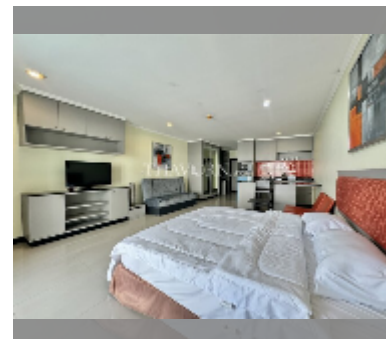

Condo for sale studio 50 m² in T.W. Jomtien Platinum Suites condominiums, Pattaya

฿ 2,320,000

UNIT PARAMETERS:

UID	FS-242127
quota	foreign quota
type	studio
size	50m²
floor	9
view	pool view
quality	good
equipment: furniture, air conditioner, television, refrigerator	

PROJECT PARAMETERS:

district	Theprasit
buildings	3
floors	6
built in	2012

FACILITIES:

- General information: lowrise, open parking, covered parking.
- Swimming pool: swimming pool, sunbathing area.
- Chill zone: chill zone.
- Health zone: gym.
- Other: lobby, CCTV, security.