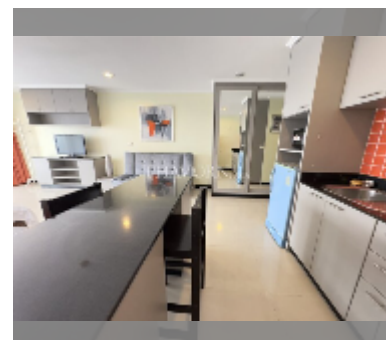

Condo for sale studio 50 m² in T.W. Jomtien Platinum Suites condominiums, Pattaya

฿ 2,320,000

UNIT PARAMETERS:

UID	FS-242127
quota	foreign quota
type	studio
size	50m²
floor	9
view	pool view
quality	good
equipment: furniture, air conditioner, television, refrigerator	

PROJECT PARAMETERS:

district	Theprasit
buildings	3
floors	6
built in	2012

FACILITIES:

- General information: lowrise, open parking, covered parking.
- Swimming pool: swimming pool, sunbathing area.
- Chill zone: chill zone.
- Health zone: gym.
- Other: lobby, CCTV, security.