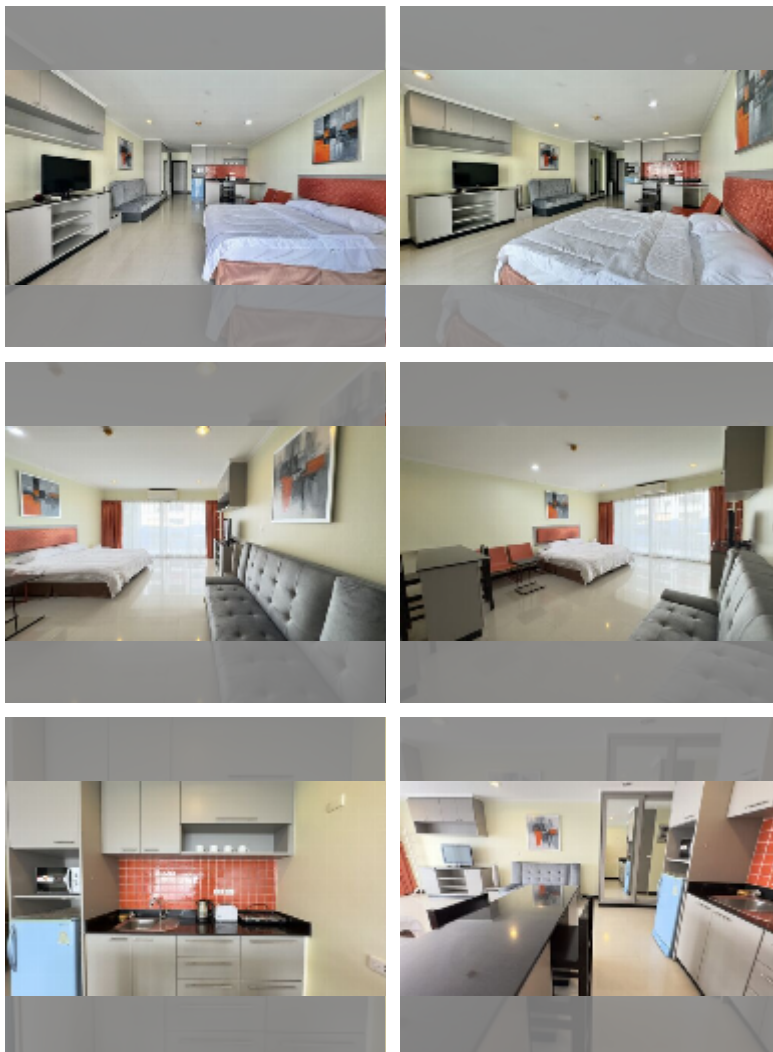

Condo for sale studio 50 m² in T.W. Jomtien Platinum Suites condominiums, Pattaya

฿ 2,320,000

UNIT PARAMETERS:

UID	FS-242127
quota	foreign quota
type	studio
size	50m²
floor	9
view	pool view
quality	good
equipment: furniture, air conditioner, television, refrigerator	

PROJECT PARAMETERS:

district	Theprasit
buildings	3
floors	6
built in	2012

FACILITIES:

- General information: lowrise, open parking, covered parking.
- Swimming pool: swimming pool, sunbathing area.
- Chill zone: chill zone.
- Health zone: gym.
- Other: lobby, CCTV, security.