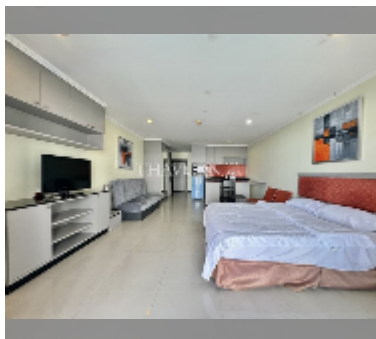

Condo for sale studio 50 m² in T.W. Jomtien Platinum Suites condominiums, Pattaya

฿ 2,320,000

UNIT PARAMETERS:

UID	FS-242127
quota	foreign quota
type	studio
size	50m²
floor	9
view	pool view
quality	good
equipment: furniture, air conditioner, television, refrigerator	

PROJECT PARAMETERS:

district	Theprasit
buildings	3
floors	6
built in	2012

FACILITIES:

- General information: lowrise, open parking, covered parking.
- Swimming pool: swimming pool, sunbathing area.
- Chill zone: chill zone.
- Health zone: gym.
- Other: lobby, CCTV, security.