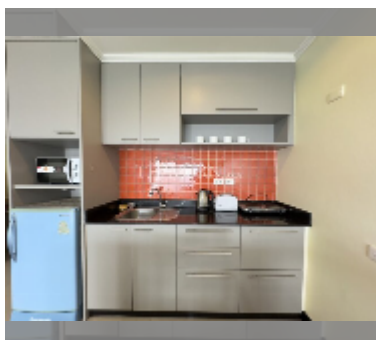

Condo for sale studio 50 m² in T.W. Jomtien Platinum Suites condominiums, Pattaya

฿ 2,320,000

UNIT PARAMETERS:

UID	FS-242127
quota	foreign quota
type	studio
size	50m²
floor	9
view	pool view
quality	good
equipment: furniture, air conditioner, television, refrigerator	

PROJECT PARAMETERS:

district	Theprasit
buildings	3
floors	6
built in	2012

FACILITIES:

- General information: lowrise, open parking, covered parking.
- Swimming pool: swimming pool, sunbathing area.
- Chill zone: chill zone.
- Health zone: gym.
- Other: lobby, CCTV, security.