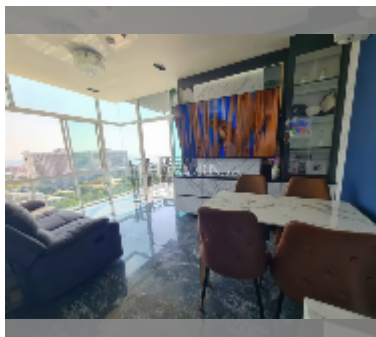

### FACILITIES:

General information: highrise, meters to beach: 500, open parking, covered parking.

Swimming pool: swimming pool.

Health zone: gym.

Other: reception, lobby, CCTV, security, laundry.

details