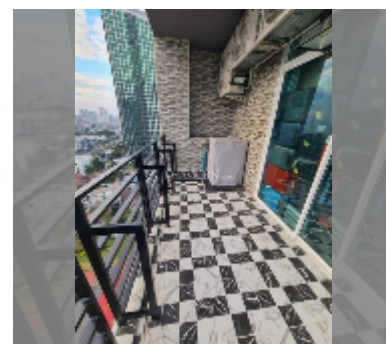

### UNIT PARAMETERS:

UID	FS-242124
quota	foreign quota
type	2 bedroom
size	58m <sup>2</sup>
floor	15
view	sea view
quality	good
equipment: furniture, air conditioner, television, washing-machine, refrigerator	

### FACILITIES:

General information: highrise, meters to beach: 500, open parking, covered parking.

Swimming pool: swimming pool.

Health zone: gym.

Other: reception, lobby, CCTV, security, laundry.

details