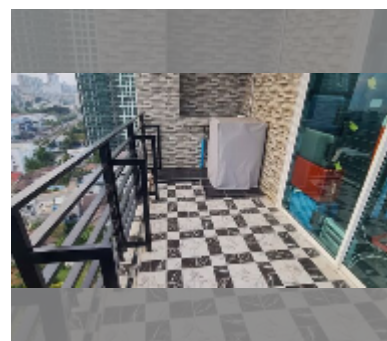

## Condo for sale 2 bedroom 58 m<sup>2</sup> in The Twin Tower Jomtien, Pattaya

**฿ 6,560,000**

**UNIT PARAMETERS:**

UID	FS-242124
quota	foreign quota
type	2 bedroom
size	58m <sup>2</sup>
floor	15
view	sea view
quality	good
equipment: furniture, air conditioner, television, washing-machine, refrigerator	

Health zone: gym.

Other: reception, lobby, CCTV, security, laundry.

details