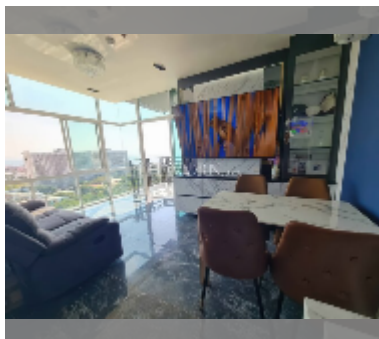

Condo for sale 2 bedroom 58 m² in The Grand Jomtien, Pattaya

฿ 6,720,000

UNIT PARAMETERS:

UID	FS-242124
quota	foreign quota
type	2 bedroom
size	58m ²
floor	15
view	sea view
quality	good
equipment: furniture, air conditioner, television, washing-machine, refrigerator	

Health zone: gym, sauna.

Other: reception, CCTV, security.

[details](#)