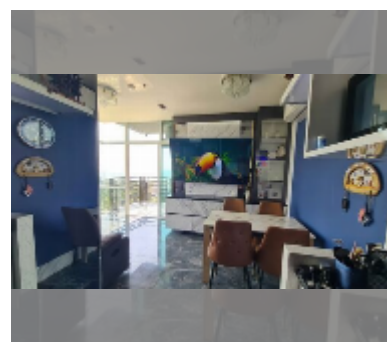

Condo for sale 2 bedroom 58 m² in The Twin Tower Jomtien, Pattaya

฿ 6,560,000

UNIT PARAMETERS:

UID	FS-242124
quota	foreign quota
type	2 bedroom
size	58m²
floor	15
view	sea view
quality	good
equipment: furniture, air conditioner, television, washing-machine, refrigerator	

PROJECT PARAMETERS:

district	Jomtien
buildings	2
floors	31
built in	2015
maintenance	฿ 17,400/year

FACILITIES:

General information: highrise, meters to beach: 500, open parking, covered parking.

Swimming pool: swimming pool.

Health zone: gym.

Other: reception, lobby, CCTV, security, laundry.