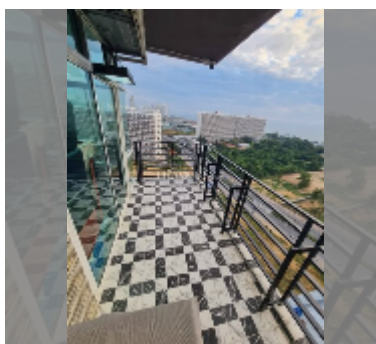

### FACILITIES:

General information: highrise, meters to beach: 500, open parking, covered parking.

Swimming pool: swimming pool.

Health zone: gym.

Other: reception, lobby, CCTV, security, laundry.

details