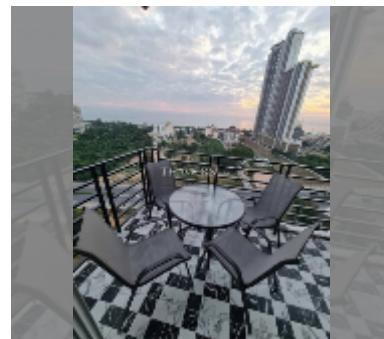

Condo for sale 2 bedroom 58 m² in The Grand Jomtien, Pattaya

฿ 6,720,000

UNIT PARAMETERS:

UID	FS-242124
quota	foreign quota
type	2 bedroom
size	58m ²
floor	15
view	sea view
quality	good
equipment: furniture, air conditioner, television, washing-machine, refrigerator	

Health zone: gym, sauna.

Other: reception, CCTV, security.

[details](#)