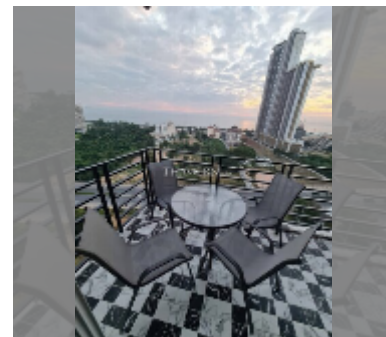

### FACILITIES:

General information: highrise, meters to beach: 500, open parking, covered parking.

Swimming pool: swimming pool.

Health zone: gym.

Other: reception, lobby, CCTV, security, laundry.

details