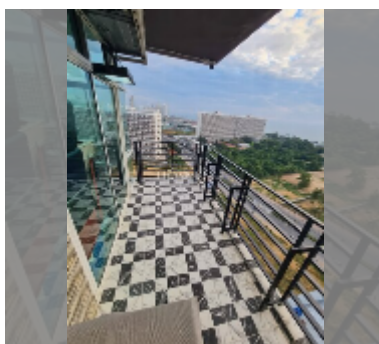

Condo for sale 2 bedroom 58 m² in The Grand Jomtien, Pattaya

฿ 6,720,000

UNIT PARAMETERS:

UID	FS-242124
quota	foreign quota
type	2 bedroom
size	58m ²
floor	15
view	sea view
quality	good
equipment: furniture, air conditioner, television, washing-machine, refrigerator	

Health zone: gym, sauna.

Other: reception, CCTV, security.

[details](#)