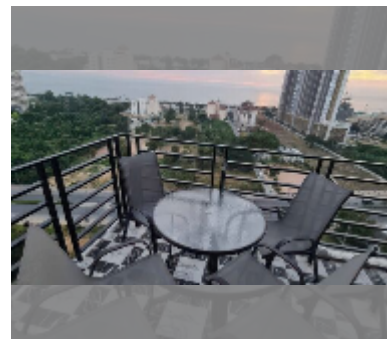

Condo for sale 2 bedroom 58 m² in The Twin Tower Jomtien, Pattaya

฿ 6,560,000

UNIT PARAMETERS:

UID	FS-242124
quota	foreign quota
type	2 bedroom
size	58m²
floor	15
view	sea view
quality	good
equipment: furniture, air conditioner, television, washing-machine, refrigerator	

PROJECT PARAMETERS:

district	Jomtien
buildings	2
floors	31
built in	2015
maintenance	฿ 17,400/year

FACILITIES:

General information: highrise, meters to beach: 500, open parking, covered parking.

Swimming pool: swimming pool.

Health zone: gym.

Other: reception, lobby, CCTV, security, laundry.