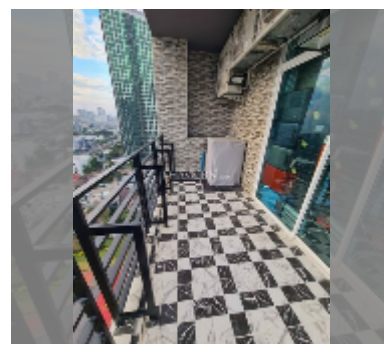

Condo for sale 2 bedroom 58 m² in The Grand Jomtien, Pattaya

฿ 6,720,000

UNIT PARAMETERS:

UID	FS-242124
quota	foreign quota
type	2 bedroom
size	58m ²
floor	15
view	sea view
quality	good
equipment: furniture, air conditioner, television, washing-machine, refrigerator	

Health zone: gym, sauna.

Other: reception, CCTV, security.

[details](#)