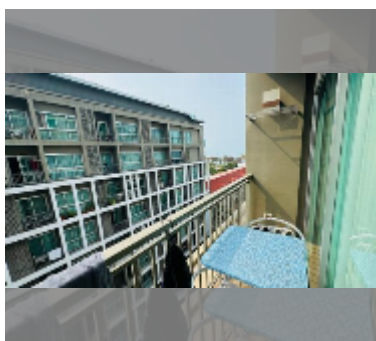

Condo for sale 1 bedroom 45 m² in The Gallery Pattaya, Pattaya

฿ 3,260,000

UNIT PARAMETERS:

UID	FS-242123
quota	foreign quota
type	1 bedroom
size	45m²
floor	7
view	partial sea view
quality	good
equipment: furniture, air conditioner, television, washing-machine, refrigerator	

PROJECT PARAMETERS:

district	Jomtien
buildings	2
floors	8
built in	2012
maintenance	฿ 21,600/year

FACILITIES:

General information: lowrise, open parking.

Swimming pool: swimming pool, rooftop pool.

Chill zone: chill zone, garden, rooftop chillout.

Health zone: gym, sauna.

Other: lobby, CCTV, security, minimart.