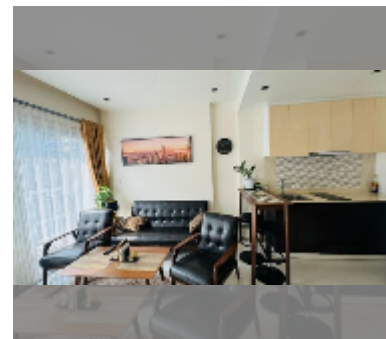

Condo for sale 1 bedroom 45 m² in The Gallery Pattaya, Pattaya

฿ 3,260,000

UNIT PARAMETERS:

UID	FS-242123
quota	foreign quota
type	1 bedroom
size	45m²
floor	7
view	partial sea view
quality	good
equipment: furniture, air conditioner, television, washing-machine, refrigerator	

PROJECT PARAMETERS:

district	Jomtien
buildings	2
floors	8
built in	2012
maintenance	฿ 21,600/year

FACILITIES:

General information: lowrise, open parking.

Swimming pool: swimming pool, rooftop pool.

Chill zone: chill zone, garden, rooftop chillout.

Health zone: gym, sauna.

Other: lobby, CCTV, security, minimart.