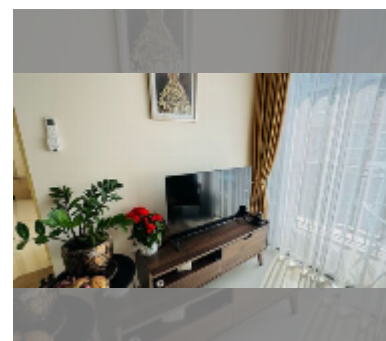

Condo for sale 1 bedroom 45 m² in The Gallery Pattaya, Pattaya

฿ 3,260,000

UNIT PARAMETERS:

UID	FS-242123
quota	foreign quota
type	1 bedroom
size	45m²
floor	7
view	partial sea view
quality	good
equipment: furniture, air conditioner, television, washing-machine, refrigerator	

PROJECT PARAMETERS:

district	Jomtien
buildings	2
floors	8
built in	2012
maintenance	฿ 21,600/year

FACILITIES:

General information: lowrise, open parking.

Swimming pool: swimming pool, rooftop pool.

Chill zone: chill zone, garden, rooftop chillout.

Health zone: gym, sauna.

Other: lobby, CCTV, security, minimart.