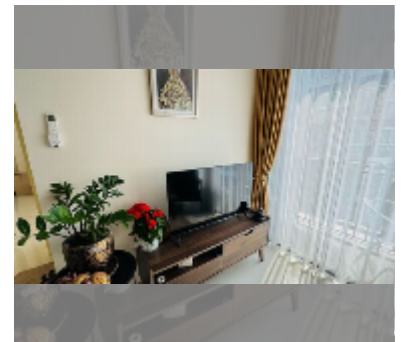

Condo for sale 1 bedroom 45 m² in The Gallery Pattaya, Pattaya

฿ 3,260,000

UNIT PARAMETERS:

UID	FS-242123
quota	foreign quota
type	1 bedroom
size	45m²
floor	7
view	partial sea view
quality	good
equipment: furniture, air conditioner, television, washing-machine, refrigerator	

PROJECT PARAMETERS:

district	Jomtien
buildings	2
floors	8
built in	2012
maintenance	฿ 21,600/year

FACILITIES:

General information: lowrise, open parking.

Swimming pool: swimming pool, rooftop pool.

Chill zone: chill zone, garden, rooftop chillout.

Health zone: gym, sauna.

Other: lobby, CCTV, security, minimart.