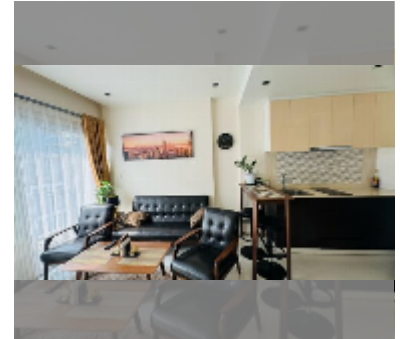

Condo for sale 1 bedroom 45 m² in The Gallery Pattaya, Pattaya

฿ 3,260,000

UNIT PARAMETERS:

UID	FS-242123
quota	foreign quota
type	1 bedroom
size	45m²
floor	7
view	partial sea view
quality	good
equipment: furniture, air conditioner, television, washing-machine, refrigerator	

PROJECT PARAMETERS:

district	Jomtien
buildings	2
floors	8
built in	2012
maintenance	฿ 21,600/year

FACILITIES:

General information: lowrise, open parking.

Swimming pool: swimming pool, rooftop pool.

Chill zone: chill zone, garden, rooftop chillout.

Health zone: gym, sauna.

Other: lobby, CCTV, security, minimart.