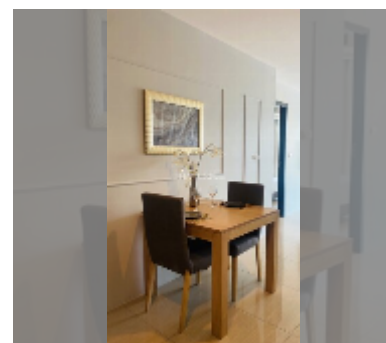

Condo for sale 1 bedroom 69 m² in The Elegance, Pattaya

฿ 7,400,000

UNIT PARAMETERS:

UID	FS-242122
quota	thai quota
type	1 bedroom
size	69m²
floor	6
view	sea view
quality	good
equipment: furniture, air conditioner, television, refrigerator	

PROJECT PARAMETERS:

district	Pratumnak
buildings	1
floors	7
built in	2013

FACILITIES:

General information: lowrise, minutes to beach: 5, covered parking.

Swimming pool: swimming pool, infinity view.

Health zone: gym.

Other: CCTV, security, golf.