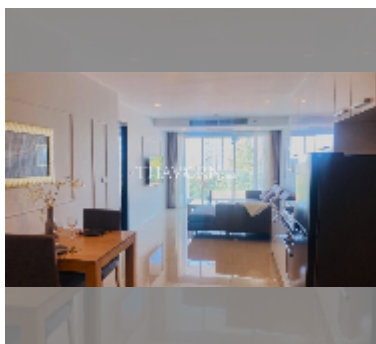

Condo for sale 1 bedroom 69 m² in The Elegance, Pattaya

฿ 7,400,000

UNIT PARAMETERS:

UID	FS-242122
quota	thai quota
type	1 bedroom
size	69m²
floor	6
view	sea view
quality	good
equipment: furniture, air conditioner, television, refrigerator	

PROJECT PARAMETERS:

district	Pratumnak
buildings	1
floors	7
built in	2013

FACILITIES:

General information: lowrise, minutes to beach: 5, covered parking.

Swimming pool: swimming pool, infinity view.

Health zone: gym.

Other: CCTV, security, golf.