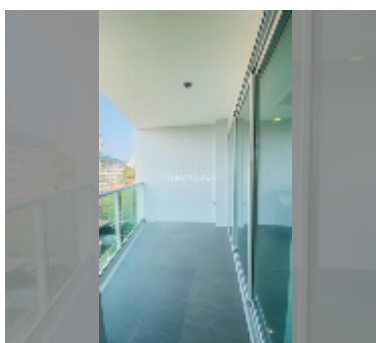

Condo for sale 1 bedroom 69 m² in The Elegance, Pattaya

฿ 7,400,000

UNIT PARAMETERS:

UID	FS-242122
quota	thai quota
type	1 bedroom
size	69m²
floor	6
view	sea view
quality	good
equipment: furniture, air conditioner, television, refrigerator	

PROJECT PARAMETERS:

district	Pratumnak
buildings	1
floors	7
built in	2013

FACILITIES:

General information: lowrise, minutes to beach: 5, covered parking.

Swimming pool: swimming pool, infinity view.

Health zone: gym.

Other: CCTV, security, golf.