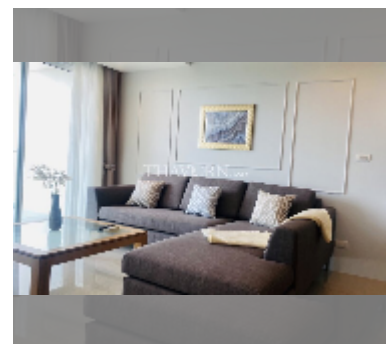

Condo for sale 1 bedroom 69 m² in The Elegance, Pattaya

฿ 7,400,000

UNIT PARAMETERS:

UID	FS-242122
quota	thai quota
type	1 bedroom
size	69m²
floor	6
view	sea view
quality	good
equipment: furniture, air conditioner, television, refrigerator	

PROJECT PARAMETERS:

district	Pratumnak
buildings	1
floors	7
built in	2013

FACILITIES:

General information: lowrise, minutes to beach: 5, covered parking.

Swimming pool: swimming pool, infinity view.

Health zone: gym.

Other: CCTV, security, golf.