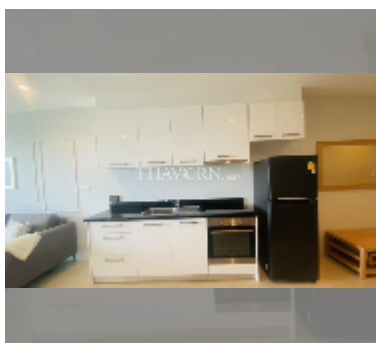

Condo for sale 1 bedroom 69 m² in The Elegance, Pattaya

฿ 7,400,000

UNIT PARAMETERS:

UID	FS-242122
quota	thai quota
type	1 bedroom
size	69m²
floor	6
view	sea view
quality	good
equipment: furniture, air conditioner, television, refrigerator	

PROJECT PARAMETERS:

district	Pratumnak
buildings	1
floors	7
built in	2013

FACILITIES:

General information: lowrise, minutes to beach: 5, covered parking.

Swimming pool: swimming pool, infinity view.

Health zone: gym.

Other: CCTV, security, golf.