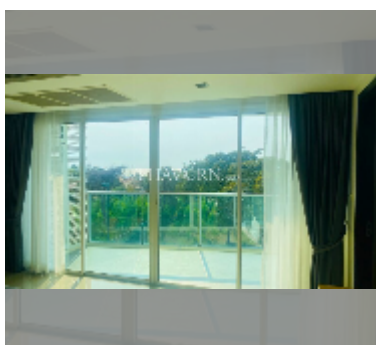

Condo for sale 2 bedroom 113.5 m² in The Elegance, Pattaya

฿ 7,680,000

UNIT PARAMETERS:

UID	FS-242121
quota	thai quota
type	2 bedroom
size	113.5m²
floor	3
view	city view
quality	good
equipment: furniture, air conditioner, television, washing-machine, refrigerator	

PROJECT PARAMETERS:

district	Pratumnak
buildings	1
floors	7
built in	2013

FACILITIES:

General information: lowrise, minutes to beach: 5, covered parking.

Swimming pool: swimming pool, infinity view.

Health zone: gym.

Other: CCTV, security, golf.