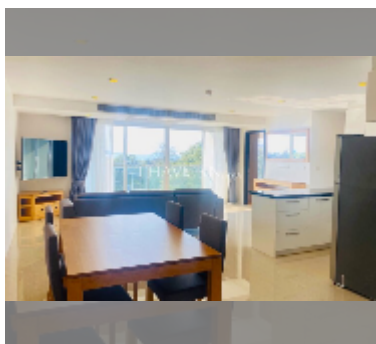

Condo for sale 2 bedroom 113.5 m² in The Elegance, Pattaya

฿ 7,680,000

UNIT PARAMETERS:

UID	FS-242121
quota	thai quota
type	2 bedroom
size	113.5m²
floor	3
view	city view
quality	good
equipment: furniture, air conditioner, television, washing-machine, refrigerator	

PROJECT PARAMETERS:

district	Pratumnak
buildings	1
floors	7
built in	2013

FACILITIES:

General information: lowrise, minutes to beach: 5, covered parking.

Swimming pool: swimming pool, infinity view.

Health zone: gym.

Other: CCTV, security, golf.