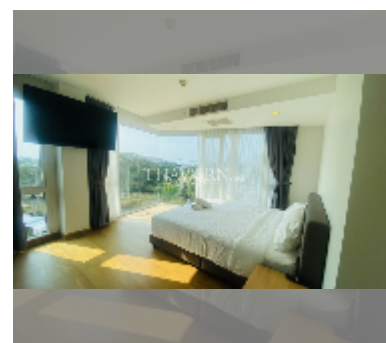

Condo for sale 2 bedroom 113.5 m² in The Elegance, Pattaya

฿ 7,680,000

UNIT PARAMETERS:

UID	FS-242121
quota	thai quota
type	2 bedroom
size	113.5m²
floor	3
view	city view
quality	good
equipment: furniture, air conditioner, television, washing-machine, refrigerator	

PROJECT PARAMETERS:

district	Pratumnak
buildings	1
floors	7
built in	2013

FACILITIES:

General information: lowrise, minutes to beach: 5, covered parking.

Swimming pool: swimming pool, infinity view.

Health zone: gym.

Other: CCTV, security, golf.