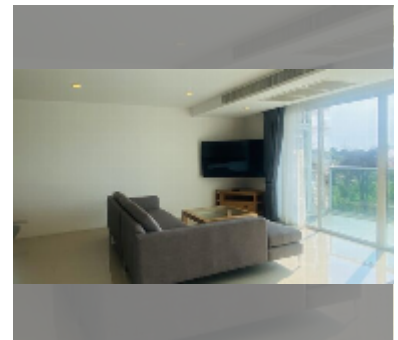

Condo for sale 2 bedroom 113.5 m² in The Elegance, Pattaya

฿ 7,680,000

UNIT PARAMETERS:

UID	FS-242121
quota	thai quota
type	2 bedroom
size	113.5m²
floor	3
view	city view
quality	good
equipment: furniture, air conditioner, television, washing-machine, refrigerator	

PROJECT PARAMETERS:

district	Pratumnak
buildings	1
floors	7
built in	2013

FACILITIES:

General information: lowrise, minutes to beach: 5, covered parking.

Swimming pool: swimming pool, infinity view.

Health zone: gym.

Other: CCTV, security, golf.