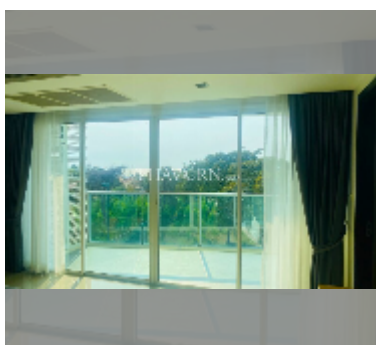

## Condo for sale 2 bedroom 113.5 m<sup>2</sup> in The Elegance, Pattaya

**฿ 7,680,000**

**UNIT PARAMETERS:**

UID	FS-242121
quota	thai quota
type	2 bedroom
size	113.5m <sup>2</sup>
floor	3
view	city view
quality	good
equipment: furniture, air conditioner, television, washing-machine, refrigerator	

Health zone: gym.

Other: CCTV, security, golf.

details