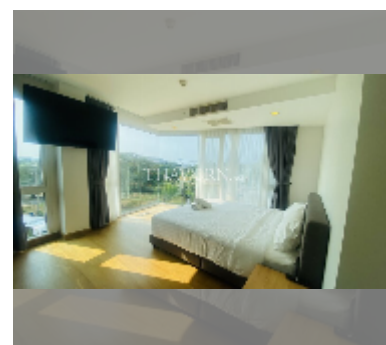

Condo for sale 2 bedroom 113.5 m² in The Elegance, Pattaya

฿ 7,680,000

UNIT PARAMETERS:

UID	FS-242121
quota	thai quota
type	2 bedroom
size	113.5m²
floor	3
view	city view
quality	good
equipment: furniture, air conditioner, television, washing-machine, refrigerator	

PROJECT PARAMETERS:

district	Pratumnak
buildings	1
floors	7
built in	2013

FACILITIES:

General information: lowrise, minutes to beach: 5, covered parking.

Swimming pool: swimming pool, infinity view.

Health zone: gym.

Other: CCTV, security, golf.