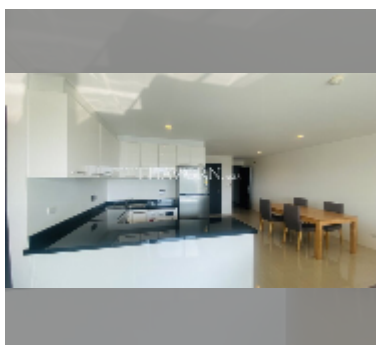

Condo for sale 2 bedroom 113.5 m² in The Elegance, Pattaya

฿ 7,680,000

UNIT PARAMETERS:

UID	FS-242121
quota	thai quota
type	2 bedroom
size	113.5m²
floor	3
view	city view
quality	good
equipment: furniture, air conditioner, television, washing-machine, refrigerator	

PROJECT PARAMETERS:

district	Pratumnak
buildings	1
floors	7
built in	2013

FACILITIES:

General information: lowrise, minutes to beach: 5, covered parking.

Swimming pool: swimming pool, infinity view.

Health zone: gym.

Other: CCTV, security, golf.