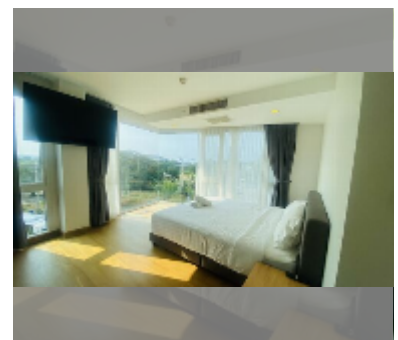

Condo for sale 2 bedroom 113.5 m² in The Elegance, Pattaya

฿ 7,680,000

UNIT PARAMETERS:

UID	FS-242121
quota	thai quota
type	2 bedroom
size	113.5m²
floor	3
view	city view
quality	good
equipment: furniture, air conditioner, television, washing-machine, refrigerator	

PROJECT PARAMETERS:

district	Pratumnak
buildings	1
floors	7
built in	2013

FACILITIES:

General information: lowrise, minutes to beach: 5, covered parking.

Swimming pool: swimming pool, infinity view.

Health zone: gym.

Other: CCTV, security, golf.