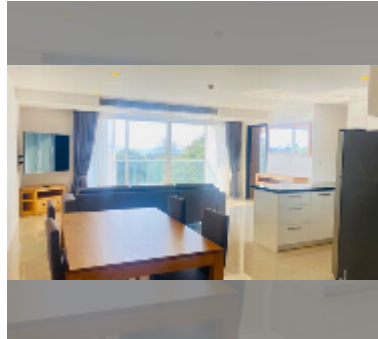

Condo for sale 2 bedroom 113.5 m² in The Elegance, Pattaya

฿ 7,680,000

UNIT PARAMETERS:

UID	FS-242121
quota	thai quota
type	2 bedroom
size	113.5m²
floor	3
view	city view
quality	good
equipment: furniture, air conditioner, television, washing-machine, refrigerator	

PROJECT PARAMETERS:

district	Pratumnak
buildings	1
floors	7
built in	2013

FACILITIES:

General information: lowrise, minutes to beach: 5, covered parking.

Swimming pool: swimming pool, infinity view.

Health zone: gym.

Other: CCTV, security, golf.