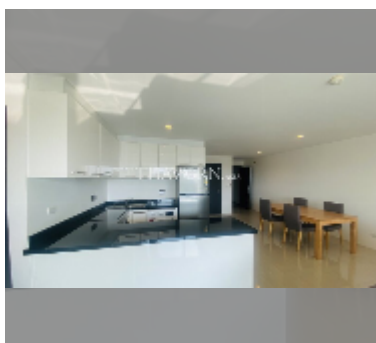

Condo for sale 2 bedroom 113.5 m² in The Elegance, Pattaya

฿ 7,680,000

UNIT PARAMETERS:

UID	FS-242121
quota	thai quota
type	2 bedroom
size	113.5m²
floor	3
view	city view
quality	good
equipment: furniture, air conditioner, television, washing-machine, refrigerator	

PROJECT PARAMETERS:

district	Pratumnak
buildings	1
floors	7
built in	2013

FACILITIES:

General information: lowrise, minutes to beach: 5, covered parking.

Swimming pool: swimming pool, infinity view.

Health zone: gym.

Other: CCTV, security, golf.