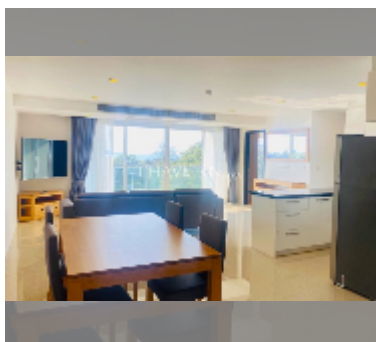

Condo for sale 2 bedroom 113.5 m² in The Elegance, Pattaya

฿ 7,680,000

UNIT PARAMETERS:

UID	FS-242121
quota	thai quota
type	2 bedroom
size	113.5m²
floor	3
view	city view
quality	good
equipment: furniture, air conditioner, television, washing-machine, refrigerator	

PROJECT PARAMETERS:

district	Pratumnak
buildings	1
floors	7
built in	2013

FACILITIES:

General information: lowrise, minutes to beach: 5, covered parking.

Swimming pool: swimming pool, infinity view.

Health zone: gym.

Other: CCTV, security, golf.