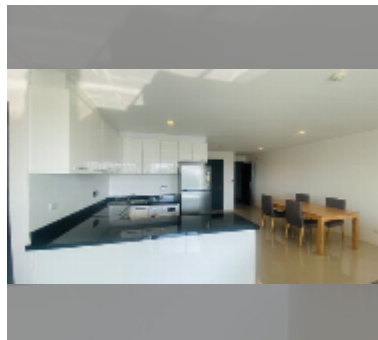

Condo for sale 2 bedroom 113.5 m² in The Elegance, Pattaya

฿ 7,680,000

UNIT PARAMETERS:

UID	FS-242121
quota	thai quota
type	2 bedroom
size	113.5m²
floor	3
view	city view
quality	good
equipment: furniture, air conditioner, television, washing-machine, refrigerator	

PROJECT PARAMETERS:

district	Pratumnak
buildings	1
floors	7
built in	2013

FACILITIES:

General information: lowrise, minutes to beach: 5, covered parking.

Swimming pool: swimming pool, infinity view.

Health zone: gym.

Other: CCTV, security, golf.