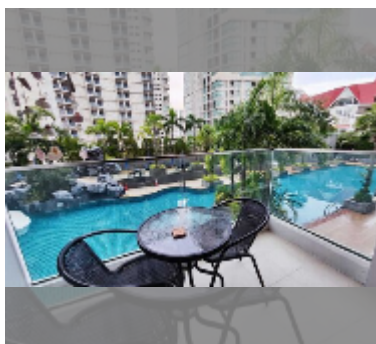

Condo for sale studio 38 m² in The Cliff, Pattaya

฿ 2,790,000

UNIT PARAMETERS:

UID	FS-242120
quota	company ownership
type	studio
size	38m ²
floor	2
view	pool view
quality	good
equipment: furniture, air conditioner, television, refrigerator	

PROJECT PARAMETERS:

district	Pratumnak
buildings	1
floors	27
built in	2013
maintenance	฿ 20,520/year

FACILITIES:

General information: highrise, meters to beach: 400, minutes to beach: 5,

underground parking, open parking.

Swimming pool: swimming pool, kids pool, water slides, waterfall, sunbathing area.

Chill zone: chill zone, garden, barbeque areas.

Health zone: gym, sauna.

Other: reception, lobby, kids playgarden, CCTV, security.