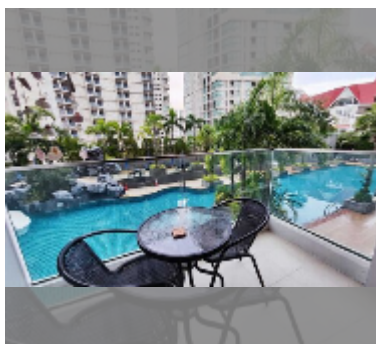

## Condo for sale studio 38 m<sup>2</sup> in The Cliff, Pattaya

**฿ 2,790,000**

### UNIT PARAMETERS:

UID	FS-242120
quota	company ownership
type	studio
size	38m <sup>2</sup>
floor	2
view	pool view
quality	good
equipment: furniture, air conditioner, television, refrigerator	

### FACILITIES:

**General information:** highrise, meters to beach: 400, minutes to beach: 5, underground parking, open parking.

**Swimming pool:** swimming pool, kids pool, water slides, waterfall, sunbathing area.

**Chill zone:** chill zone, garden, barbeque areas.

**Health zone:** gym, sauna.

**Other:** reception, lobby, kids playgarden, CCTV, security.

details