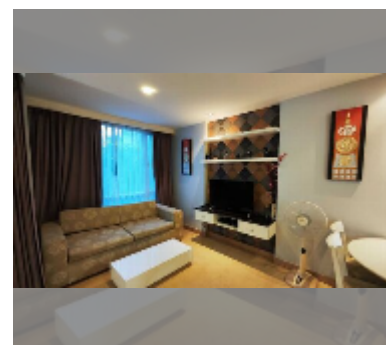

Condo for sale studio 38 m² in The Cliff, Pattaya

฿ 2,790,000

UNIT PARAMETERS:

UID	FS-242120
quota	company ownership
type	studio
size	38m²
floor	2
view	pool view
quality	good
equipment: furniture, air conditioner, television, refrigerator	

PROJECT PARAMETERS:

district	Pratumnak
buildings	1
floors	27
built in	2013
maintenance	฿ 20,520/year

FACILITIES:

General information: highrise, meters to beach: 400, minutes to beach: 5, underground parking, open parking.

Swimming pool: swimming pool, kids pool, water slides, waterfall, sunbathing area.

Chill zone: chill zone, garden, barbeque areas.

Health zone: gym, sauna.

Other: reception, lobby, kids playgarden, CCTV, security.