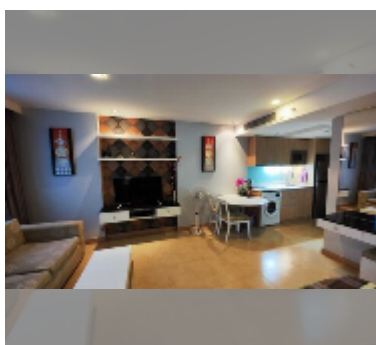

Condo for sale studio 38 m² in The Cliff, Pattaya

฿ 2,790,000

UNIT PARAMETERS:

UID	FS-242120
quota	company ownership
type	studio
size	38m²
floor	2
view	pool view
quality	good
equipment: furniture, air conditioner, television, refrigerator	

PROJECT PARAMETERS:

district	Pratumnak
buildings	1
floors	27
built in	2013
maintenance	฿ 20,520/year

FACILITIES:

General information: highrise, meters to beach: 400, minutes to beach: 5,

underground parking, open parking.

Swimming pool: swimming pool, kids pool, water slides, waterfall, sunbathing area.

Chill zone: chill zone, garden, barbeque areas.

Health zone: gym, sauna.

Other: reception, lobby, kids playgarden, CCTV, security.