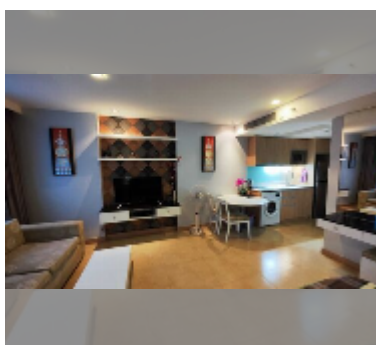

Condo for sale studio 38 m² in The Cliff, Pattaya

฿ 2,790,000

UNIT PARAMETERS:

UID	FS-242120
quota	company ownership
type	studio
size	38m²
floor	2
view	pool view
quality	good
equipment: furniture, air conditioner, television, refrigerator	

PROJECT PARAMETERS:

district	Pratumnak
buildings	1
floors	27
built in	2013
maintenance	฿ 20,520/year

FACILITIES:

General information: highrise, meters to beach: 400, minutes to beach: 5, underground parking, open parking.

Swimming pool: swimming pool, kids pool, water slides, waterfall, sunbathing area.

Chill zone: chill zone, garden, barbeque areas.

Health zone: gym, sauna.

Other: reception, lobby, kids playgarden, CCTV, security.