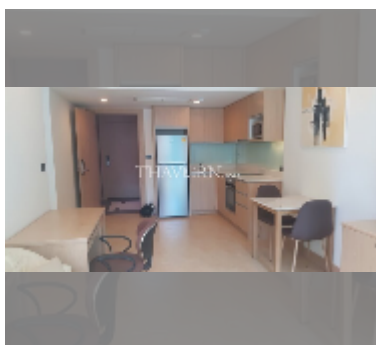

Condo for sale 1 bedroom 48 m² in The Cliff, Pattaya

฿ 3,450,000

UNIT PARAMETERS:

UID	FS-242119
quota	company ownership
type	1 bedroom
size	48m²
floor	1
view	pool view
quality	good
equipment: furniture, air conditioner, television, refrigerator	

PROJECT PARAMETERS:

district	Pratumnak
buildings	1
floors	27
built in	2013
maintenance	฿ 25,920/year

FACILITIES:

General information: highrise, meters to beach: 400, minutes to beach: 5, underground parking, open parking.

Swimming pool: swimming pool, kids pool, water slides, waterfall, sunbathing area.

Chill zone: chill zone, garden, barbeque areas.

Health zone: gym, sauna.

Other: reception, lobby, kids playgarden, CCTV, security.