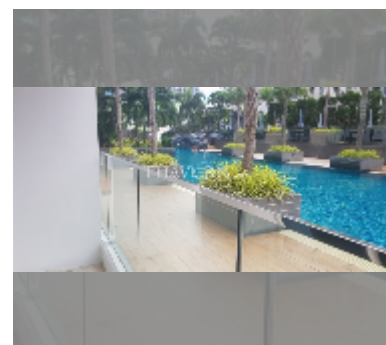

Condo for sale 1 bedroom 48 m² in The Cliff, Pattaya

฿ 3,450,000

UNIT PARAMETERS:

UID	FS-242119
quota	company ownership
type	1 bedroom
size	48m ²
floor	1
view	pool view
quality	good
equipment: furniture, air conditioner, television, refrigerator	

Swimming pool: swimming pool, kids pool, water slides, waterfall, sunbathing area.

Chill zone: chill zone, garden, barbeque areas.

Health zone: gym, sauna.

Other: reception, lobby, kids playgarden, CCTV, security.