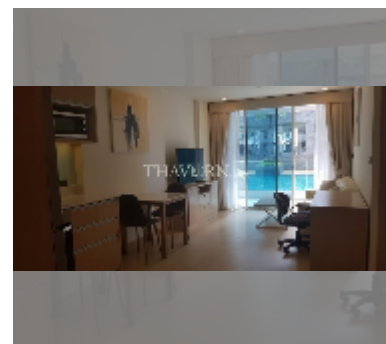

Condo for sale 1 bedroom 48 m² in The Cliff, Pattaya

฿ 3,450,000

UNIT PARAMETERS:

UID	FS-242119
quota	company ownership
type	1 bedroom
size	48m²
floor	1
view	pool view
quality	good
equipment: furniture, air conditioner, television, refrigerator	

PROJECT PARAMETERS:

district	Pratumnak
buildings	1
floors	27
built in	2013
maintenance	฿ 25,920/year

FACILITIES:

General information: highrise, meters to beach: 400, minutes to beach: 5, underground parking, open parking.

Swimming pool: swimming pool, kids pool, water slides, waterfall, sunbathing area.

Chill zone: chill zone, garden, barbeque areas.

Health zone: gym, sauna.

Other: reception, lobby, kids playgarden, CCTV, security.