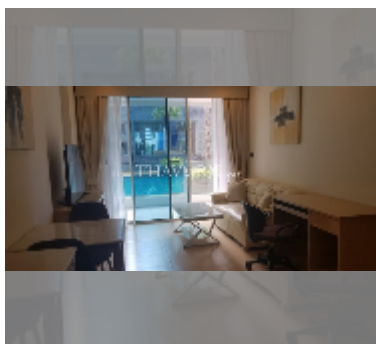

Condo for sale 1 bedroom 48 m² in The Cliff, Pattaya

฿ 3,450,000

UNIT PARAMETERS:

UID	FS-242119
quota	company ownership
type	1 bedroom
size	48m²
floor	1
view	pool view
quality	good
equipment: furniture, air conditioner, television, refrigerator	

PROJECT PARAMETERS:

district	Pratumnak
buildings	1
floors	27
built in	2013
maintenance	฿ 25,920/year

FACILITIES:

General information: highrise, meters to beach: 400, minutes to beach: 5, underground parking, open parking.

Swimming pool: swimming pool, kids pool, water slides, waterfall, sunbathing area.

Chill zone: chill zone, garden, barbeque areas.

Health zone: gym, sauna.

Other: reception, lobby, kids playgarden, CCTV, security.