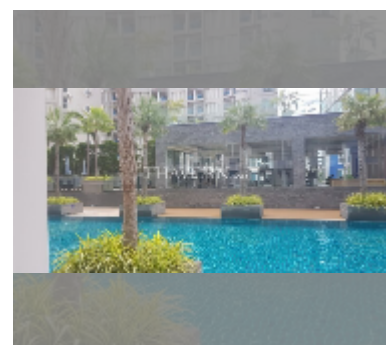

Condo for sale 1 bedroom 48 m² in The Cliff, Pattaya

฿ 3,450,000

UNIT PARAMETERS:

UID	FS-242119
quota	company ownership
type	1 bedroom
size	48m ²
floor	1
view	pool view
quality	good
equipment: furniture, air conditioner, television, refrigerator	

Swimming pool: swimming pool, kids pool, water slides, waterfall, sunbathing area.

Chill zone: chill zone, garden, barbeque areas.

Health zone: gym, sauna.

Other: reception, lobby, kids playgarden, CCTV, security.