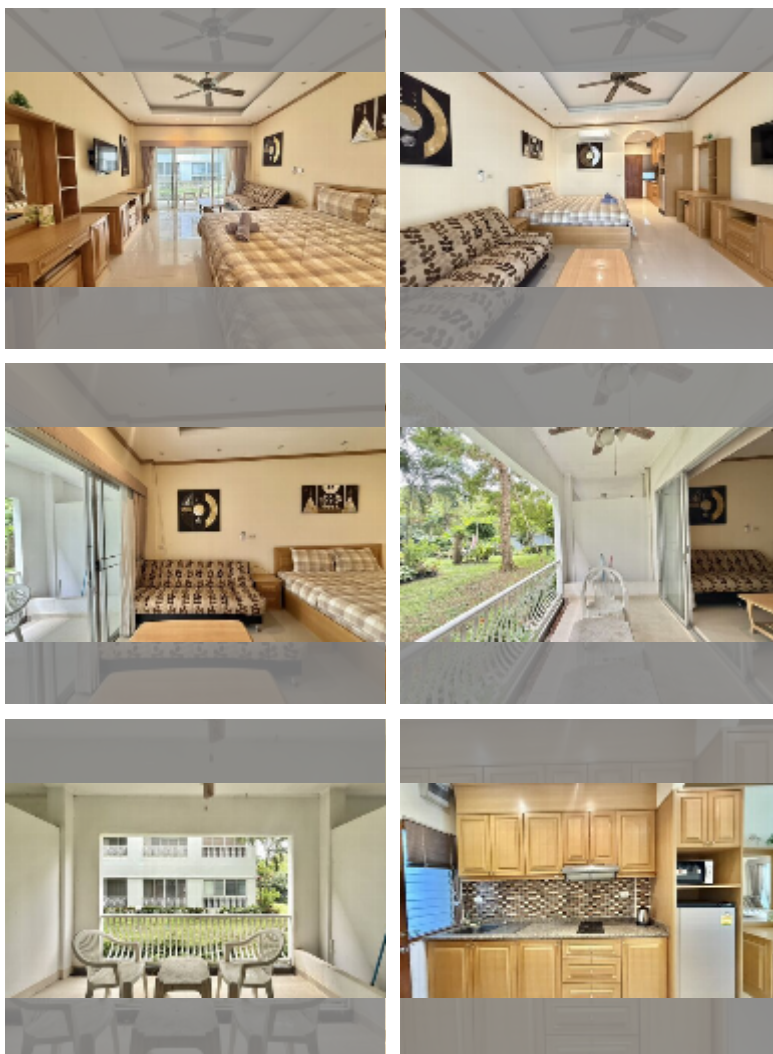

Condo for sale studio 40.5 m² in Baan Suan Lalana, Pattaya

฿ 1,640,000

UNIT PARAMETERS:

UID	FS-242115
quota	foreign quota
type	studio
size	40.5m²
floor	1
view	garden view
quality	good
equipment: furniture, air conditioner, television, refrigerator	

PROJECT PARAMETERS:

district	Jomtien
buildings	9
floors	5
built in	1991
maintenance	฿ 9,720/year

FACILITIES:

General information: resort, meters to beach: 400, minutes to beach: 8, open parking, covered parking.

Swimming pool: swimming pool, kids pool.

Chill zone: chill zone, garden.

Health zone: gym.

Other: CCTV, security.