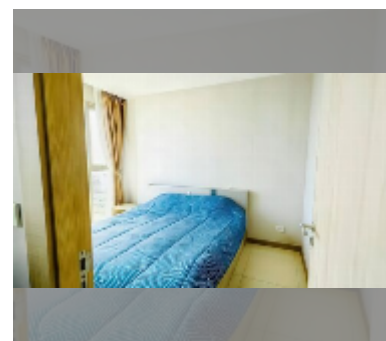

Condo for sale 1 bedroom 35 m² in The Riviera Jomtien, Pattaya

฿ 4,300,000

UNIT PARAMETERS:

UID	FS-242110
quota	foreign quota
type	1 bedroom
size	35m²
floor	15
view	sea view
quality	good
equipment: furniture, air conditioner, television, washing-machine, refrigerator	

PROJECT PARAMETERS:

district	Jomtien
buildings	1
floors	46
built in	2019
maintenance	฿ 21,000/year

FACILITIES:

General information: highrise, pets are allowed, multy-level parking, covered parking.

Swimming pool: swimming pool, kids pool, rooftop pool, infinity view, waterfall, jacuzzi.

Chill zone: chill zone, garden, rooftop chillout.

Health zone: gym, sauna, hamam.

Other: reception, lobby, meeting room, games room, CCTV, security, laundry, room service.