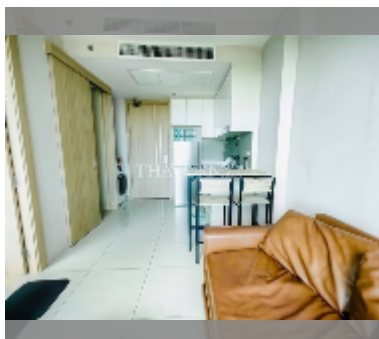

Condo for sale 1 bedroom 35 m² in The Riviera Jomtien, Pattaya

฿ 4,300,000

UNIT PARAMETERS:

UID	FS-242110
quota	foreign quota
type	1 bedroom
size	35m²
floor	15
view	sea view
quality	good
equipment: furniture, air conditioner, television, washing-machine, refrigerator	

PROJECT PARAMETERS:

district	Jomtien
buildings	1
floors	46
built in	2019
maintenance	฿ 21,000/year

FACILITIES:

General information: highrise, pets are allowed, multy-level parking, covered parking.

Swimming pool: swimming pool, kids pool, rooftop pool, infinity view, waterfall, jacuzzi.

Chill zone: chill zone, garden, rooftop chillout.

Health zone: gym, sauna, hamam.

Other: reception, lobby, meeting room, games room, CCTV, security, laundry, room service.