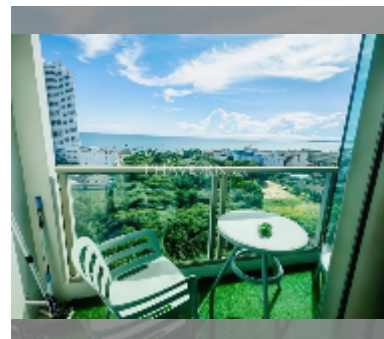

Condo for sale 1 bedroom 35 m² in The Riviera Jomtien, Pattaya

฿ 4,300,000

UNIT PARAMETERS:

UID	FS-242110
quota	foreign quota
type	1 bedroom
size	35m²
floor	15
view	sea view
quality	good
equipment: furniture, air conditioner, television, washing-machine, refrigerator	

PROJECT PARAMETERS:

district	Jomtien
buildings	1
floors	46
built in	2019
maintenance	฿ 21,000/year

FACILITIES:

General information: highrise, pets are allowed, multy-level parking, covered parking.

Swimming pool: swimming pool, kids pool, rooftop pool, infinity view, waterfall, jacuzzi.

Chill zone: chill zone, garden, rooftop chillout.

Health zone: gym, sauna, hamam.

Other: reception, lobby, meeting room, games room, CCTV, security, laundry, room service.