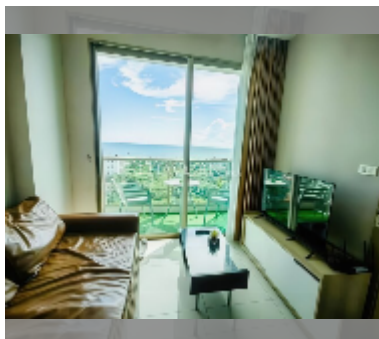

Condo for sale 1 bedroom 35 m² in The Riviera Jomtien, Pattaya

฿ 4,300,000

UNIT PARAMETERS:

UID	FS-242110
quota	foreign quota
type	1 bedroom
size	35m²
floor	15
view	sea view
quality	good
equipment: furniture, air conditioner, television, washing-machine, refrigerator	

PROJECT PARAMETERS:

district	Jomtien
buildings	1
floors	46
built in	2019
maintenance	฿ 21,000/year

FACILITIES:

General information: highrise, pets are allowed, multy-level parking, covered parking.

Swimming pool: swimming pool, kids pool, rooftop pool, infinity view, waterfall, jacuzzi.

Chill zone: chill zone, garden, rooftop chillout.

Health zone: gym, sauna, hamam.

Other: reception, lobby, meeting room, games room, CCTV, security, laundry, room service.