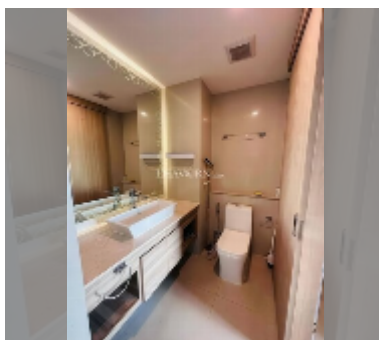

Condo for sale 1 bedroom 35 m² in The Riviera Jomtien, Pattaya

฿ 4,300,000

UNIT PARAMETERS:

UID	FS-242110
quota	foreign quota
type	1 bedroom
size	35m²
floor	15
view	sea view
quality	good
equipment: furniture, air conditioner, television, washing-machine, refrigerator	

PROJECT PARAMETERS:

district	Jomtien
buildings	1
floors	46
built in	2019
maintenance	฿ 21,000/year

FACILITIES:

General information: highrise, pets are allowed, multy-level parking, covered parking.

Swimming pool: swimming pool, kids pool, rooftop pool, infinity view, waterfall, jacuzzi.

Chill zone: chill zone, garden, rooftop chillout.

Health zone: gym, sauna, hamam.

Other: reception, lobby, meeting room, games room, CCTV, security, laundry, room service.