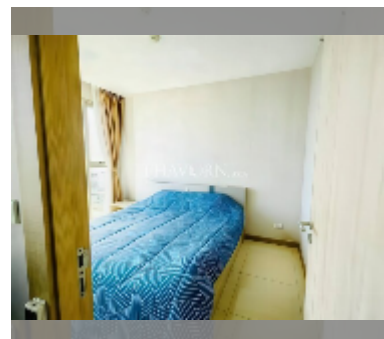

Condo for sale 1 bedroom 35 m² in The Riviera Jomtien, Pattaya

฿ 4,300,000

UNIT PARAMETERS:

UID	FS-242110
quota	foreign quota
type	1 bedroom
size	35m²
floor	15
view	sea view
quality	good
equipment: furniture, air conditioner, television, washing-machine, refrigerator	

PROJECT PARAMETERS:

district	Jomtien
buildings	1
floors	46
built in	2019
maintenance	฿ 21,000/year

FACILITIES:

General information: highrise, pets are allowed, multy-level parking, covered parking.

Swimming pool: swimming pool, kids pool, rooftop pool, infinity view, waterfall, jacuzzi.

Chill zone: chill zone, garden, rooftop chillout.

Health zone: gym, sauna, hamam.

Other: reception, lobby, meeting room, games room, CCTV, security, laundry, room service.