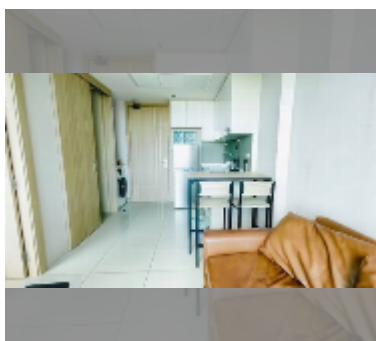

Condo for sale 1 bedroom 35 m² in The Riviera Jomtien, Pattaya

฿ 4,300,000

UNIT PARAMETERS:

UID	FS-242110
quota	foreign quota
type	1 bedroom
size	35m ²
floor	15
view	sea view
quality	good
equipment: furniture, air conditioner, television, washing-machine, refrigerator	

PROJECT PARAMETERS:

district	Jomtien
buildings	1
floors	46
built in	2019
maintenance	฿ 21,000/year

FACILITIES:

General information: highrise, pets are allowed, multy-level parking, covered parking.

Swimming pool: swimming pool, kids pool, rooftop pool, infinity view, waterfall, jacuzzi.

Chill zone: chill zone, garden, rooftop chillout.

Health zone: gym, sauna, hamam.

Other: reception, lobby, meeting room, games room, CCTV, security, laundry, room service.

[details](#)