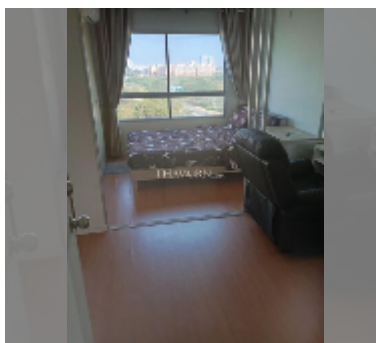

Condo for sale studio 26 m² in Lumpini Seaview Jomtien, Pattaya

฿ 1,560,000

UNIT PARAMETERS:

UID	FS-242100
quota	thai quota
type	studio
size	26m²
floor	8
view	city view

PROJECT PARAMETERS:

district	Jomtien
buildings	2
floors	30
built in	2014

FACILITIES:

General information: highrise, meters to beach: 400, multy-level parking.

Swimming pool: swimming pool.

Chill zone: chill zone, garden.

Health zone: gym.

Other: kids playgarden, CCTV, security.