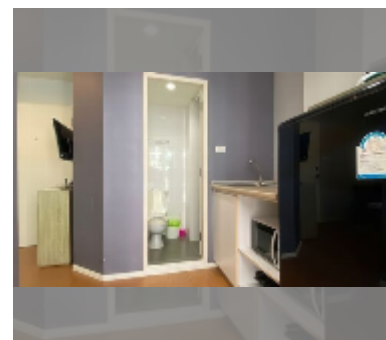

Condo for sale 1 bedroom 23 m² in Lumpini Seaview Jomtien, Pattaya

฿ 1,600,000

UNIT PARAMETERS:

UID	FS-242099
quota	foreign quota
type	1 bedroom
size	23m²
floor	20
view	partial sea view
quality	good
equipment: furniture, air conditioner, television, washing-machine, refrigerator	

PROJECT PARAMETERS:

district	Jomtien
buildings	2
floors	30
built in	2014

FACILITIES:

General information: highrise, meters to beach: 400, multy-level parking.

Swimming pool: swimming pool.

Chill zone: chill zone, garden.

Health zone: gym.

Other: kids playgarden, CCTV, security.