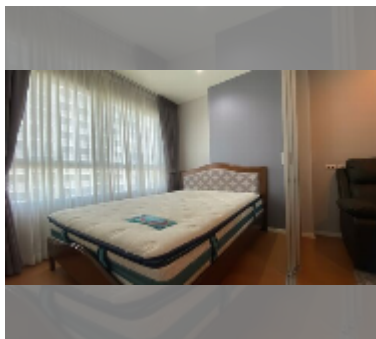

Condo for sale 1 bedroom 23 m² in Lumpini Seaview Jomtien, Pattaya

฿ 1,600,000

UNIT PARAMETERS:

UID	FS-242099
quota	foreign quota
type	1 bedroom
size	23m²
floor	20
view	partial sea view
quality	good
equipment: furniture, air conditioner, television, washing-machine, refrigerator	

PROJECT PARAMETERS:

district	Jomtien
buildings	2
floors	30
built in	2014

FACILITIES:

General information: highrise, meters to beach: 400, multy-level parking.

Swimming pool: swimming pool.

Chill zone: chill zone, garden.

Health zone: gym.

Other: kids playgarden, CCTV, security.