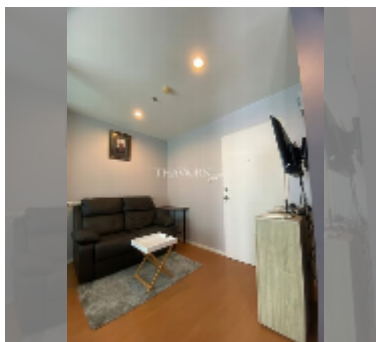

Condo for sale 1 bedroom 23 m² in Lumpini Seaview Jomtien, Pattaya

฿ 1,600,000

UNIT PARAMETERS:

UID	FS-242099
quota	foreign quota
type	1 bedroom
size	23m²
floor	20
view	partial sea view
quality	good
equipment: furniture, air conditioner, television, washing-machine, refrigerator	

PROJECT PARAMETERS:

district	Jomtien
buildings	2
floors	30
built in	2014

FACILITIES:

General information: highrise, meters to beach: 400, multy-level parking.
Swimming pool: swimming pool.
Chill zone: chill zone, garden.
Health zone: gym.
Other: kids playgarden, CCTV, security.