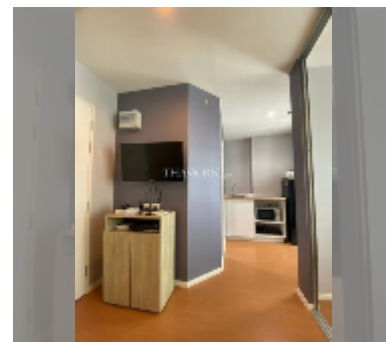

Condo for sale 1 bedroom 23 m² in Lumpini Seaview Jomtien, Pattaya

฿ 1,600,000

UNIT PARAMETERS:

UID	FS-242099
quota	foreign quota
type	1 bedroom
size	23m²
floor	20
view	partial sea view
quality	good
equipment: furniture, air conditioner, television, washing-machine, refrigerator	

PROJECT PARAMETERS:

district	Jomtien
buildings	2
floors	30
built in	2014

FACILITIES:

General information: highrise, meters to beach: 400, multy-level parking.
Swimming pool: swimming pool.
Chill zone: chill zone, garden.
Health zone: gym.
Other: kids playgarden, CCTV, security.