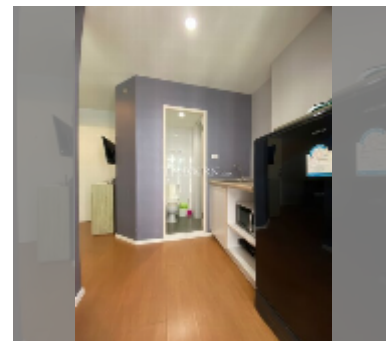

Condo for sale 1 bedroom 23 m² in Lumpini Seaview Jomtien, Pattaya

฿ 1,600,000

UNIT PARAMETERS:

UID	FS-242099
quota	foreign quota
type	1 bedroom
size	23m²
floor	20
view	partial sea view
quality	good
equipment: furniture, air conditioner, television, washing-machine, refrigerator	

PROJECT PARAMETERS:

district	Jomtien
buildings	2
floors	30
built in	2014

FACILITIES:

General information: highrise, meters to beach: 400, multy-level parking.
Swimming pool: swimming pool.
Chill zone: chill zone, garden.
Health zone: gym.
Other: kids playgarden, CCTV, security.