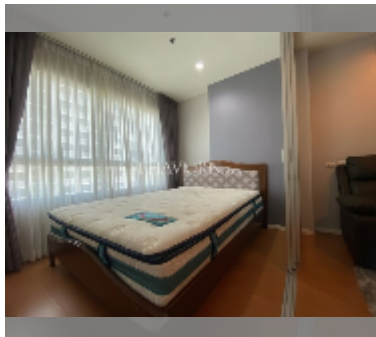

Condo for sale 1 bedroom 23 m² in Lumpini Seaview Jomtien, Pattaya

฿ 1,600,000

UNIT PARAMETERS:

UID	FS-242099
quota	foreign quota
type	1 bedroom
size	23m ²
floor	20
view	partial sea view
quality	good
equipment: furniture, air conditioner, television, washing-machine, refrigerator	

PROJECT PARAMETERS:

district	Jomtien
buildings	2
floors	30
built in	2014

FACILITIES:

General information: highrise, meters to beach: 400, multy-level parking.
Swimming pool: swimming pool.
Chill zone: chill zone, garden.
Health zone: gym.
Other: kids playgarden, CCTV, security.