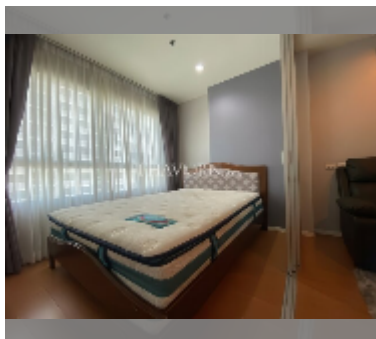

Condo for sale 1 bedroom 23 m² in Lumpini Seaview Jomtien, Pattaya

฿ 1,600,000

UNIT PARAMETERS:

UID	FS-242099
quota	foreign quota
type	1 bedroom
size	23m²
floor	20
view	partial sea view
quality	good
equipment: furniture, air conditioner, television, washing-machine, refrigerator	

PROJECT PARAMETERS:

district	Jomtien
buildings	2
floors	30
built in	2014

FACILITIES:

General information: highrise, meters to beach: 400, multy-level parking.
Swimming pool: swimming pool.
Chill zone: chill zone, garden.
Health zone: gym.
Other: kids playgarden, CCTV, security.