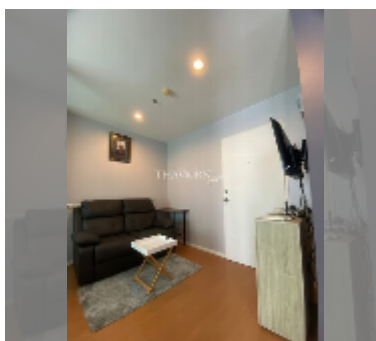

Condo for sale 1 bedroom 23 m² in Lumpini Seaview Jomtien, Pattaya

฿ 1,600,000

UNIT PARAMETERS:

UID	FS-242099
quota	foreign quota
type	1 bedroom
size	23m²
floor	20
view	partial sea view
quality	good
equipment: furniture, air conditioner, television, washing-machine, refrigerator	

PROJECT PARAMETERS:

district	Jomtien
buildings	2
floors	30
built in	2014

FACILITIES:

General information: highrise, meters to beach: 400, multy-level parking.
Swimming pool: swimming pool.
Chill zone: chill zone, garden.
Health zone: gym.
Other: kids playgarden, CCTV, security.