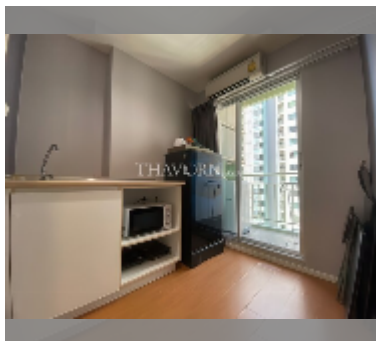

Condo for sale 1 bedroom 23 m² in Lumpini Seaview Jomtien, Pattaya

฿ 1,600,000

UNIT PARAMETERS:

UID	FS-242099
quota	foreign quota
type	1 bedroom
size	23m²
floor	20
view	partial sea view
quality	good
equipment: furniture, air conditioner, television, washing-machine, refrigerator	

PROJECT PARAMETERS:

district	Jomtien
buildings	2
floors	30
built in	2014

FACILITIES:

General information: highrise, meters to beach: 400, multy-level parking.
Swimming pool: swimming pool.
Chill zone: chill zone, garden.
Health zone: gym.
Other: kids playgarden, CCTV, security.