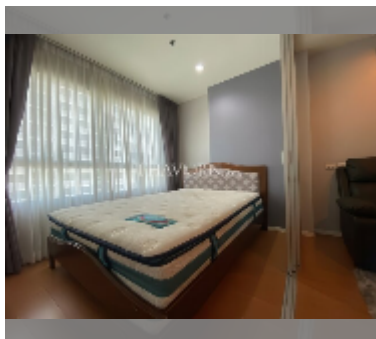

Condo for sale 1 bedroom 23 m² in Lumpini Seaview Jomtien, Pattaya

฿ 1,600,000

UNIT PARAMETERS:

UID	FS-242099
quota	foreign quota
type	1 bedroom
size	23m ²
floor	20
view	partial sea view
quality	good
equipment: furniture, air conditioner, television, washing-machine, refrigerator	

PROJECT PARAMETERS:

district	Jomtien
buildings	2
floors	30
built in	2014

FACILITIES:

General information: highrise, meters to beach: 400, multy-level parking.
Swimming pool: swimming pool.
Chill zone: chill zone, garden.
Health zone: gym.
Other: kids playgarden, CCTV, security.