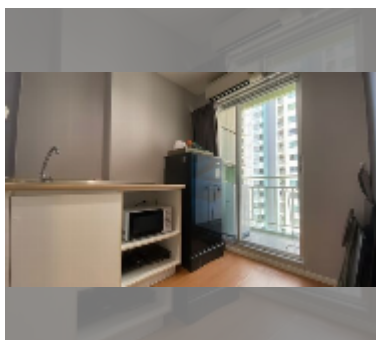

Condo for sale 1 bedroom 23 m² in Lumpini Seaview Jomtien, Pattaya

฿ 1,600,000

UNIT PARAMETERS:

UID	FS-242099
quota	foreign quota
type	1 bedroom
size	23m²
floor	20
view	partial sea view
quality	good
equipment: furniture, air conditioner, television, washing-machine, refrigerator	

PROJECT PARAMETERS:

district	Jomtien
buildings	2
floors	30
built in	2014

FACILITIES:

General information: highrise, meters to beach: 400, multy-level parking.

Swimming pool: swimming pool.

Chill zone: chill zone, garden.

Health zone: gym.

Other: kids playgarden, CCTV, security.