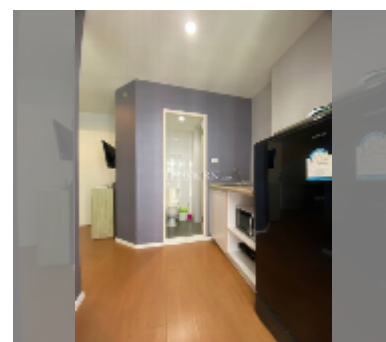

Condo for sale 1 bedroom 23 m² in Lumpini Seaview Jomtien, Pattaya

฿ 1,600,000

UNIT PARAMETERS:

UID	FS-242099
quota	foreign quota
type	1 bedroom
size	23m²
floor	20
view	partial sea view
quality	good
equipment: furniture, air conditioner, television, washing-machine, refrigerator	

PROJECT PARAMETERS:

district	Jomtien
buildings	2
floors	30
built in	2014

FACILITIES:

General information: highrise, meters to beach: 400, multy-level parking.
Swimming pool: swimming pool.
Chill zone: chill zone, garden.
Health zone: gym.
Other: kids playgarden, CCTV, security.