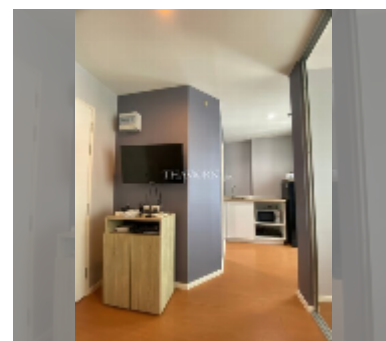

Condo for sale 1 bedroom 23 m² in Lumpini Seaview Jomtien, Pattaya

฿ 1,600,000

UNIT PARAMETERS:

UID	FS-242099
quota	foreign quota
type	1 bedroom
size	23m²
floor	20
view	partial sea view
quality	good
equipment: furniture, air conditioner, television, washing-machine, refrigerator	

PROJECT PARAMETERS:

district	Jomtien
buildings	2
floors	30
built in	2014

FACILITIES:

General information: highrise, meters to beach: 400, multy-level parking.
Swimming pool: swimming pool.
Chill zone: chill zone, garden.
Health zone: gym.
Other: kids playgarden, CCTV, security.