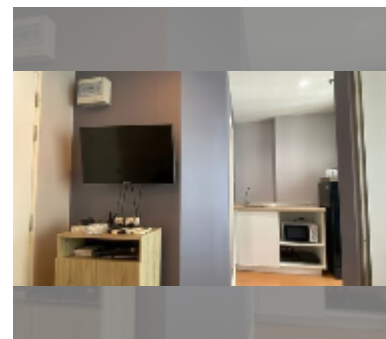

Condo for sale 1 bedroom 23 m² in Lumpini Seaview Jomtien, Pattaya

฿ 1,600,000

UNIT PARAMETERS:

UID	FS-242099
quota	foreign quota
type	1 bedroom
size	23m²
floor	20
view	partial sea view
quality	good
equipment: furniture, air conditioner, television, washing-machine, refrigerator	

PROJECT PARAMETERS:

district	Jomtien
buildings	2
floors	30
built in	2014

FACILITIES:

General information: highrise, meters to beach: 400, multy-level parking.

Swimming pool: swimming pool.

Chill zone: chill zone, garden.

Health zone: gym.

Other: kids playgarden, CCTV, security.