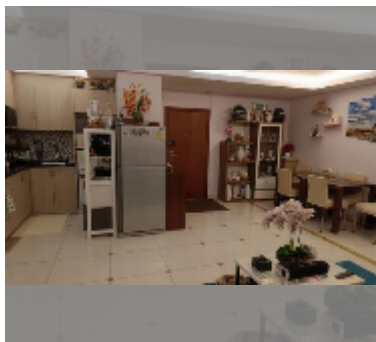

Condo for sale 2 bedroom 74 m² in Laguna Beach Resort 2, Pattaya

฿ 4,660,000

UNIT PARAMETERS:

UID	FS-242096
quota	foreign quota
type	2 bedroom
size	74m²
floor	4
view	city view
quality	good
equipment: furniture, air conditioner, television, washing-machine, refrigerator	

PROJECT PARAMETERS:

district	Jomtien
buildings	4
floors	8
built in	2016
maintenance	฿ 31,080/year

FACILITIES:

General information: resort, meters to beach: 700, minutes to beach: 10, underground parking.

Swimming pool: swimming pool, kids pool, water slides, waterfall, jacuzzi, pool bar .

Chill zone: chill zone, garden.

Health zone: gym, sauna, massage.

Other: reception, lobby, clubhouse, kids playgarden, CCTV, security, minimart, laundry.