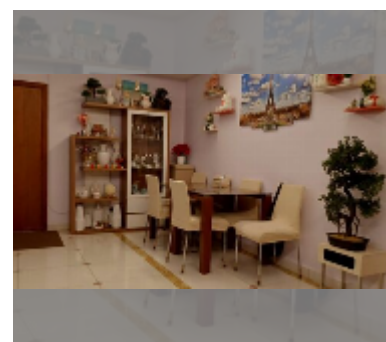

Condo for sale 2 bedroom 74 m² in Laguna Beach Resort 2, Pattaya

฿ 4,660,000

UNIT PARAMETERS:

UID	FS-242096
quota	foreign quota
type	2 bedroom
size	74m²
floor	4
view	city view
quality	good
equipment: furniture, air conditioner, television, washing-machine, refrigerator	

PROJECT PARAMETERS:

district	Jomtien
buildings	4
floors	8
built in	2016
maintenance	฿ 31,080/year

FACILITIES:

General information: resort, meters to beach: 700, minutes to beach: 10, underground parking.

Swimming pool: swimming pool, kids pool, water slides, waterfall, jacuzzi, pool bar .

Chill zone: chill zone, garden.

Health zone: gym, sauna, massage.

Other: reception, lobby, clubhouse, kids playgarden, CCTV, security, minimart, laundry.