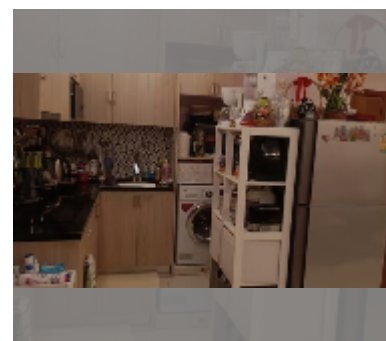

Condo for sale 2 bedroom 74 m² in Laguna Beach Resort 2, Pattaya

฿ 4,660,000

UNIT PARAMETERS:

UID	FS-242096
quota	foreign quota
type	2 bedroom
size	74m²
floor	4
view	city view
quality	good
equipment: furniture, air conditioner, television, washing-machine, refrigerator	

PROJECT PARAMETERS:

district	Jomtien
buildings	4
floors	8
built in	2016
maintenance	฿ 31,080/year

FACILITIES:

General information: resort, meters to beach: 700, minutes to beach: 10, underground parking.

Swimming pool: swimming pool, kids pool, water slides, waterfall, jacuzzi, pool bar .

Chill zone: chill zone, garden.

Health zone: gym, sauna, massage.

Other: reception, lobby, clubhouse, kids playgarden, CCTV, security, minimart, laundry.