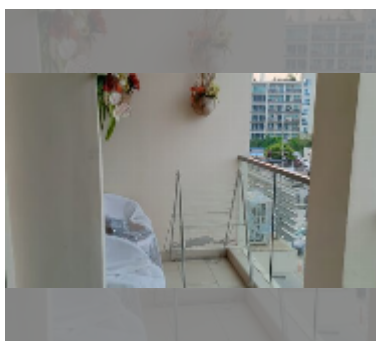

Condo for sale 2 bedroom 74 m² in Laguna Beach Resort 2, Pattaya

฿ 4,660,000

UNIT PARAMETERS:

UID	FS-242096
quota	foreign quota
type	2 bedroom
size	74m²
floor	4
view	city view
quality	good
equipment: furniture, air conditioner, television, washing-machine, refrigerator	

PROJECT PARAMETERS:

district	Jomtien
buildings	4
floors	8
built in	2016
maintenance	฿ 31,080/year

FACILITIES:

General information: resort, meters to beach: 700, minutes to beach: 10, underground parking.

Swimming pool: swimming pool, kids pool, water slides, waterfall, jacuzzi, pool bar .

Chill zone: chill zone, garden.

Health zone: gym, sauna, massage.

Other: reception, lobby, clubhouse, kids playgarden, CCTV, security, minimart, laundry.