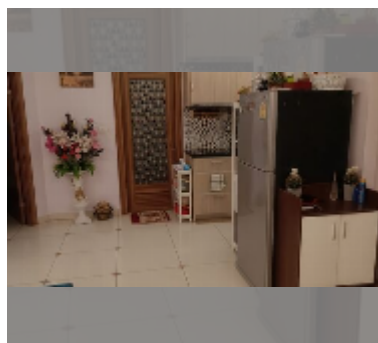

Condo for sale 2 bedroom 74 m² in Laguna Beach Resort 2, Pattaya

฿ 4,660,000

UNIT PARAMETERS:

UID	FS-242096
quota	foreign quota
type	2 bedroom
size	74m²
floor	4
view	city view
quality	good
equipment: furniture, air conditioner, television, washing-machine, refrigerator	

PROJECT PARAMETERS:

district	Jomtien
buildings	4
floors	8
built in	2016
maintenance	฿ 31,080/year

FACILITIES:

General information: resort, meters to beach: 700, minutes to beach: 10, underground parking.

Swimming pool: swimming pool, kids pool, water slides, waterfall, jacuzzi, pool bar .

Chill zone: chill zone, garden.

Health zone: gym, sauna, massage.

Other: reception, lobby, clubhouse, kids playgarden, CCTV, security, minimart, laundry.