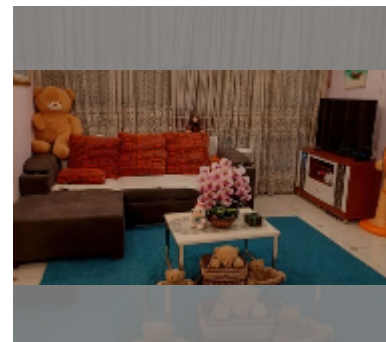

Condo for sale 2 bedroom 74 m² in Laguna Beach Resort 2, Pattaya

฿ 4,660,000

UNIT PARAMETERS:

UID	FS-242096
quota	foreign quota
type	2 bedroom
size	74m²
floor	4
view	city view
quality	good
equipment: furniture, air conditioner, television, washing-machine, refrigerator	

PROJECT PARAMETERS:

district	Jomtien
buildings	4
floors	8
built in	2016
maintenance	฿ 31,080/year

FACILITIES:

General information: resort, meters to beach: 700, minutes to beach: 10, underground parking.

Swimming pool: swimming pool, kids pool, water slides, waterfall, jacuzzi, pool bar .

Chill zone: chill zone, garden.

Health zone: gym, sauna, massage.

Other: reception, lobby, clubhouse, kids playgarden, CCTV, security, minimart, laundry.