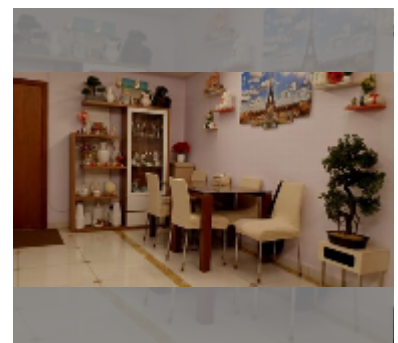

Condo for sale 2 bedroom 74 m² in Laguna Beach Resort 2, Pattaya

฿ 4,660,000

UNIT PARAMETERS:

UID	FS-242096
quota	foreign quota
type	2 bedroom
size	74m²
floor	4
view	city view
quality	good
equipment: furniture, air conditioner, television, washing-machine, refrigerator	

PROJECT PARAMETERS:

district	Jomtien
buildings	4
floors	8
built in	2016
maintenance	฿ 31,080/year

FACILITIES:

General information: resort, meters to beach: 700, minutes to beach: 10, underground parking.

Swimming pool: swimming pool, kids pool, water slides, waterfall, jacuzzi, pool bar .

Chill zone: chill zone, garden.

Health zone: gym, sauna, massage.

Other: reception, lobby, clubhouse, kids playgarden, CCTV, security, minimart, laundry.