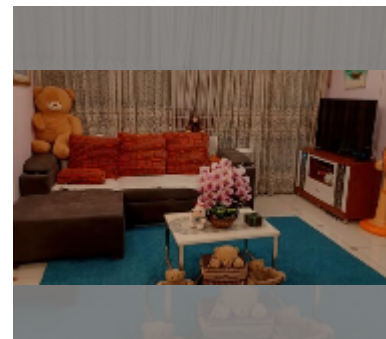

Condo for sale 2 bedroom 74 m² in Laguna Beach Resort 2, Pattaya

฿ 4,660,000

UNIT PARAMETERS:

UID	FS-242096
quota	foreign quota
type	2 bedroom
size	74m²
floor	4
view	city view
quality	good
equipment: furniture, air conditioner, television, washing-machine, refrigerator	

PROJECT PARAMETERS:

district	Jomtien
buildings	4
floors	8
built in	2016

FACILITIES:

General information: resort, meters to beach: 700, minutes to beach: 10, underground parking.

Swimming pool: swimming pool, kids pool, water slides, waterfall, jacuzzi, pool bar .

Chill zone: chill zone, garden.

Health zone: gym, sauna, massage.

Other: reception, lobby, clubhouse, kids playgarden, CCTV, security, minimart, laundry.