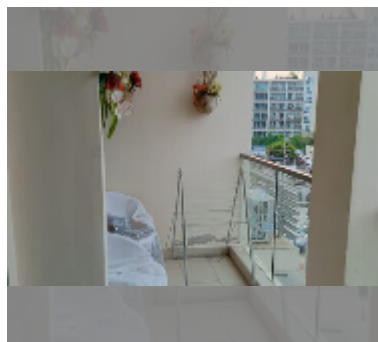

Condo for sale 2 bedroom 74 m² in Laguna Beach Resort 2, Pattaya

฿ 4,660,000

UNIT PARAMETERS:

UID	FS-242096
quota	foreign quota
type	2 bedroom
size	74m²
floor	4
view	city view
quality	good
equipment: furniture, air conditioner, television, washing-machine, refrigerator	

PROJECT PARAMETERS:

district	Jomtien
buildings	4
floors	8
built in	2016
maintenance	฿ 31,080/year

FACILITIES:

General information: resort, meters to beach: 700, minutes to beach: 10, underground parking.

Swimming pool: swimming pool, kids pool, water slides, waterfall, jacuzzi, pool bar .

Chill zone: chill zone, garden.

Health zone: gym, sauna, massage.

Other: reception, lobby, clubhouse, kids playgarden, CCTV, security, minimart, laundry.