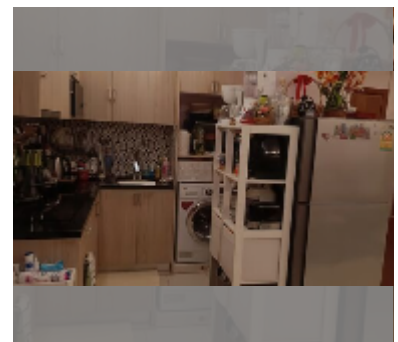

Condo for sale 2 bedroom 74 m² in Laguna Beach Resort 2, Pattaya

฿ 4,660,000

UNIT PARAMETERS:

UID	FS-242096
quota	foreign quota
type	2 bedroom
size	74m²
floor	4
view	city view
quality	good
equipment: furniture, air conditioner, television, washing-machine, refrigerator	

PROJECT PARAMETERS:

district	Jomtien
buildings	4
floors	8
built in	2016
maintenance	฿ 31,080/year

FACILITIES:

General information: resort, meters to beach: 700, minutes to beach: 10, underground parking.

Swimming pool: swimming pool, kids pool, water slides, waterfall, jacuzzi, pool bar .

Chill zone: chill zone, garden.

Health zone: gym, sauna, massage.

Other: reception, lobby, clubhouse, kids playgarden, CCTV, security, minimart, laundry.