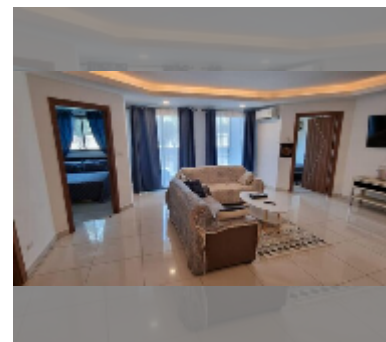

Condo for sale 2 bedroom 76 m² in Laguna Beach Resort 2, Pattaya

฿ 4,660,000

UNIT PARAMETERS:

UID	FS-242095
quota	foreign quota
type	2 bedroom
size	76m²
floor	2
view	city view
quality	good
equipment: furniture, air conditioner, television, refrigerator	

PROJECT PARAMETERS:

district	Jomtien
buildings	4
floors	8
built in	2016
maintenance	฿ 31,920/year

FACILITIES:

General information: resort, meters to beach: 700, minutes to beach: 10, underground parking.

Swimming pool: swimming pool, kids pool, water slides, waterfall, jacuzzi, pool bar .

Chill zone: chill zone, garden.

Health zone: gym, sauna, massage.

Other: reception, lobby, clubhouse, kids playgarden, CCTV, security, minimart, laundry.