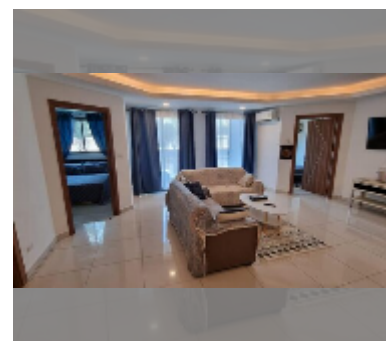

Condo for sale 2 bedroom 76 m² in Laguna Beach Resort 2, Pattaya

฿ 4,660,000

UNIT PARAMETERS:

UID	FS-242095
quota	foreign quota
type	2 bedroom
size	76m²
floor	2
view	city view
quality	good
equipment: furniture, air conditioner, television, refrigerator	

PROJECT PARAMETERS:

district	Jomtien
buildings	4
floors	8
built in	2016

FACILITIES:

General information: resort, meters to beach: 700, minutes to beach: 10, underground parking.

Swimming pool: swimming pool, kids pool, water slides, waterfall, jacuzzi, pool bar .

Chill zone: chill zone, garden.

Health zone: gym, sauna, massage.

Other: reception, lobby, clubhouse, kids playgarden, CCTV, security, minimart, laundry.