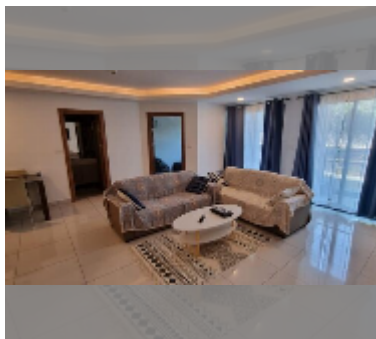

Condo for sale 2 bedroom 76 m² in Laguna Beach Resort 2, Pattaya

฿ 4,660,000

UNIT PARAMETERS:

UID	FS-242095
quota	foreign quota
type	2 bedroom
size	76m²
floor	2
view	city view
quality	good
equipment: furniture, air conditioner, television, refrigerator	

PROJECT PARAMETERS:

district	Jomtien
buildings	4
floors	8
built in	2016

FACILITIES:

General information: resort, meters to beach: 700, minutes to beach: 10, underground parking.

Swimming pool: swimming pool, kids pool, water slides, waterfall, jacuzzi, pool bar .

Chill zone: chill zone, garden.

Health zone: gym, sauna, massage.

Other: reception, lobby, clubhouse, kids playgarden, CCTV, security, minimart, laundry.