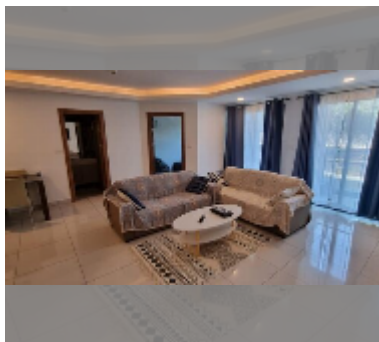

Condo for sale 2 bedroom 76 m² in Laguna Beach Resort 2, Pattaya

฿ 4,660,000

UNIT PARAMETERS:

UID	FS-242095
quota	foreign quota
type	2 bedroom
size	76m²
floor	2
view	city view
quality	good
equipment: furniture, air conditioner, television, refrigerator	

PROJECT PARAMETERS:

district	Jomtien
buildings	4
floors	8
built in	2016
maintenance	฿ 31,920/year

FACILITIES:

General information: resort, meters to beach: 700, minutes to beach: 10, underground parking.

Swimming pool: swimming pool, kids pool, water slides, waterfall, jacuzzi, pool bar .

Chill zone: chill zone, garden.

Health zone: gym, sauna, massage.

Other: reception, lobby, clubhouse, kids playgarden, CCTV, security, minimart, laundry.