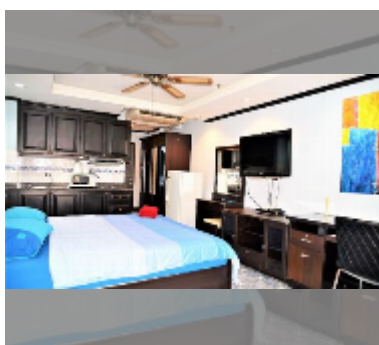

Condo for sale studio 30 m² in Jomtien beach condominium, Pattaya

฿ 1,350,000

UNIT PARAMETERS:

UID	FS-242090
quota	foreign quota
type	studio
size	30m²
floor	3
view	city view
quality	fair
equipment: furniture, air conditioner, television, refrigerator	

PROJECT PARAMETERS:

district	Jomtien
buildings	5
floors	18
built in	1993

FACILITIES:

General information: highrise, open parking.

Swimming pool: swimming pool.

Chill zone: chill zone.

Health zone: gym.

Other: CCTV, security, minimart.