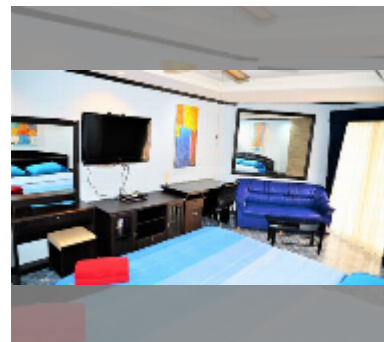

Condo for sale studio 30 m² in Jomtien beach condominium, Pattaya

฿ 1,350,000

UNIT PARAMETERS:

UID	FS-242090
quota	foreign quota
type	studio
size	30m²
floor	3
view	city view
quality	fair
equipment: furniture, air conditioner, television, refrigerator	

PROJECT PARAMETERS:

district	Jomtien
buildings	5
floors	18
built in	1993

FACILITIES:

General information: highrise, open parking.

Swimming pool: swimming pool.

Chill zone: chill zone.

Health zone: gym.

Other: CCTV, security, minimart.