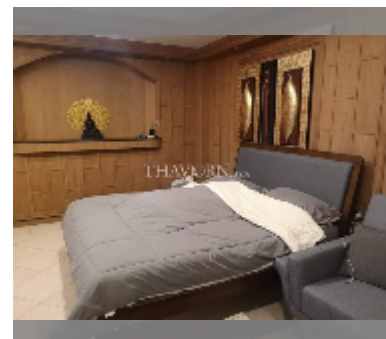

Condo for sale 1 bedroom 90 m² in Executive Residence 3, Pattaya

฿ 3,170,000

UNIT PARAMETERS:

UID	FS-242082
quota	thai quota
type	1 bedroom
size	90m²
floor	1
view	pool view
quality	good
equipment: furniture, air conditioner	

PROJECT PARAMETERS:

district	Pratumnak
buildings	1
floors	7
built in	2011
maintenance	฿ 43,200/year

FACILITIES:

General information: lowrise, underground parking, open parking.

Swimming pool: swimming pool.

Chill zone: chill zone, garden.

Health zone: gym.

Other: lobby, CCTV, security, laundry.