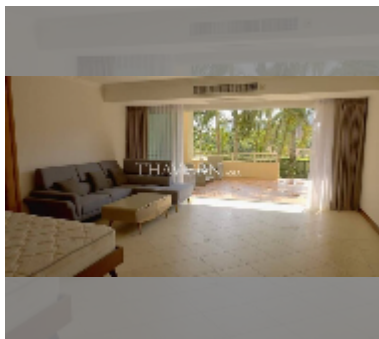

Condo for sale 1 bedroom 90 m² in Executive Residence 3, Pattaya

฿ 3,170,000

UNIT PARAMETERS:

UID	FS-242082
quota	thai quota
type	1 bedroom
size	90m²
floor	1
view	pool view
quality	good
equipment: furniture, air conditioner	

PROJECT PARAMETERS:

district	Pratumnak
buildings	1
floors	7
built in	2011
maintenance	฿ 43,200/year

FACILITIES:

General information: lowrise, underground parking, open parking.

Swimming pool: swimming pool.

Chill zone: chill zone, garden.

Health zone: gym.

Other: lobby, CCTV, security, laundry.