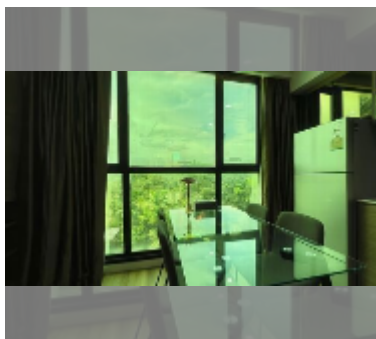

Condo for sale 1 bedroom 44.41 m² in Dusit Grand Condo View, Pattaya

฿ 3,860,000

UNIT PARAMETERS:

UID	FS-242080
quota	thai quota
type	1 bedroom
size	44.41m²
floor	3
view	city view
quality	good
equipment: furniture, air conditioner, television, washing-machine, refrigerator	

PROJECT PARAMETERS:

district	Jomtien
buildings	1
floors	36
built in	2016
maintenance	฿ 21,317/year

FACILITIES:

General information: highrise, meters to beach: 300, underground parking, open parking.

Swimming pool: swimming pool, kids pool, waterfall, jacuzzi.

Health zone: gym.

Other: reception, CCTV, security, minimart, laundry.