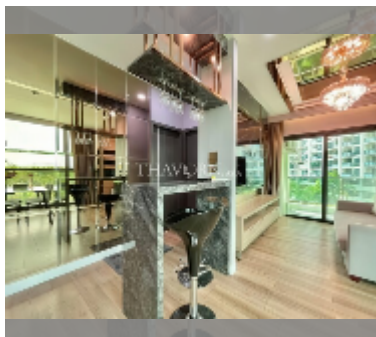

## Condo for sale 1 bedroom 44.41 m<sup>2</sup> in Dusit Grand Condo View, Pattaya

**฿ 3,860,000**

**UNIT PARAMETERS:**

UID	FS-242080
quota	thai quota
type	1 bedroom
size	44.41m <sup>2</sup>
floor	3
view	city view
quality	good
equipment: furniture, air conditioner, television, washing-machine, refrigerator	

Swimming pool: swimming pool, kids pool, waterfall, jacuzzi.

Health zone: gym.

Other: reception, CCTV, security, minimart, laundry.

details