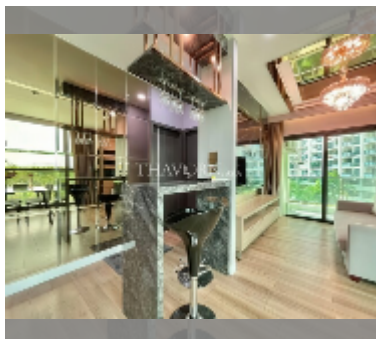

Condo for sale 1 bedroom 44.41 m² in Dusit Grand Condo View, Pattaya

฿ 3,860,000

UNIT PARAMETERS:

UID	FS-242080
quota	thai quota
type	1 bedroom
size	44.41m²
floor	3
view	city view
quality	good
equipment: furniture, air conditioner, television, washing-machine, refrigerator	

PROJECT PARAMETERS:

district	Jomtien
buildings	1
floors	36
built in	2016
maintenance	฿ 21,317/year

FACILITIES:

General information: highrise, meters to beach: 300, underground parking, open parking.

Swimming pool: swimming pool, kids pool, waterfall, jacuzzi.

Health zone: gym.

Other: reception, CCTV, security, minimart, laundry.