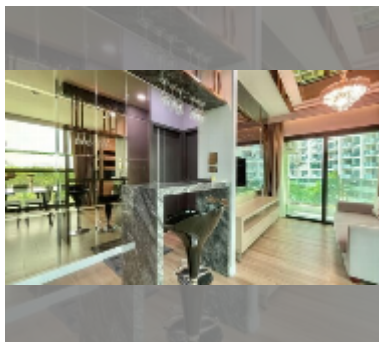

## Condo for sale 1 bedroom 44.41 m<sup>2</sup> in Dusit Grand Condo View, Pattaya

**฿ 3,860,000**

**UNIT PARAMETERS:**

UID	FS-242080
quota	thai quota
type	1 bedroom
size	44.41m <sup>2</sup>
floor	3
view	city view
quality	good
equipment: furniture, air conditioner, television, washing-machine, refrigerator	

Swimming pool: swimming pool, kids pool, waterfall, jacuzzi.

Health zone: gym.

Other: reception, CCTV, security, minimart, laundry.

details