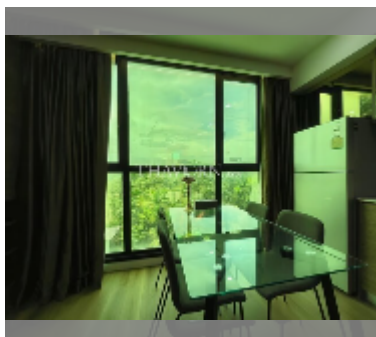

Condo for sale 1 bedroom 44.41 m² in Dusit Grand Condo View, Pattaya

฿ 3,860,000

UNIT PARAMETERS:

UID	FS-242080
quota	thai quota
type	1 bedroom
size	44.41m²
floor	3
view	city view
quality	good
equipment: furniture, air conditioner, television, washing-machine, refrigerator	

PROJECT PARAMETERS:

district	Jomtien
buildings	1
floors	36
built in	2016
maintenance	฿ 21,317/year

FACILITIES:

General information: highrise, meters to beach: 300, underground parking, open parking.

Swimming pool: swimming pool, kids pool, waterfall, jacuzzi.

Health zone: gym.

Other: reception, CCTV, security, minimart, laundry.