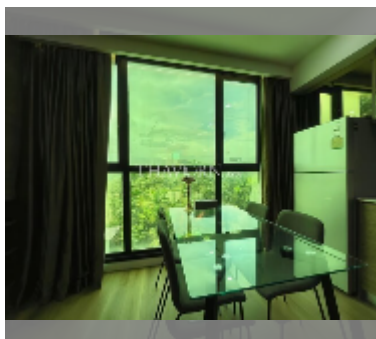

Condo for sale 1 bedroom 44.41 m² in Dusit Grand Condo View, Pattaya

฿ 3,860,000

UNIT PARAMETERS:

UID	FS-242080
quota	thai quota
type	1 bedroom
size	44.41m²
floor	3
view	city view
quality	good
equipment: furniture, air conditioner, television, washing-machine, refrigerator	

PROJECT PARAMETERS:

district	Jomtien
buildings	1
floors	36
built in	2016
maintenance	฿ 21,317/year

FACILITIES:

General information: highrise, meters to beach: 300, underground parking, open parking.

Swimming pool: swimming pool, kids pool, waterfall, jacuzzi.

Health zone: gym.

Other: reception, CCTV, security, minimart, laundry.