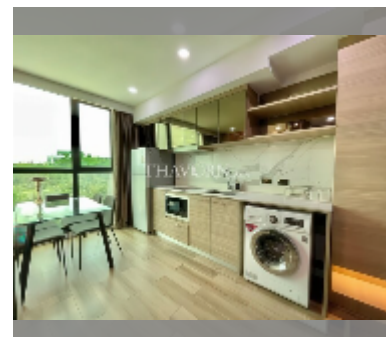

## Condo for sale 1 bedroom 44.41 m<sup>2</sup> in Dusit Grand Condo View, Pattaya

**฿ 3,860,000**

**UNIT PARAMETERS:**

UID	FS-242080
quota	thai quota
type	1 bedroom
size	44.41m <sup>2</sup>
floor	3
view	city view
quality	good
equipment: furniture, air conditioner, television, washing-machine, refrigerator	

Swimming pool: swimming pool, kids pool, waterfall, jacuzzi.

Health zone: gym.

Other: reception, CCTV, security, minimart, laundry.

details