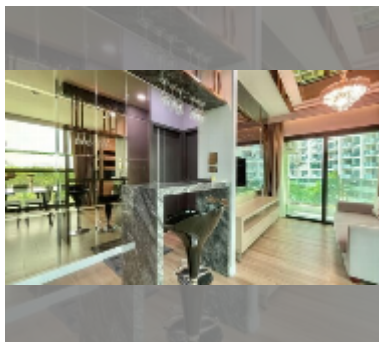

Condo for sale 1 bedroom 44.41 m² in Dusit Grand Condo View, Pattaya

฿ 3,860,000

UNIT PARAMETERS:

UID	FS-242080
quota	thai quota
type	1 bedroom
size	44.41m²
floor	3
view	city view
quality	good
equipment: furniture, air conditioner, television, washing-machine, refrigerator	

PROJECT PARAMETERS:

district	Jomtien
buildings	1
floors	36
built in	2016
maintenance	฿ 21,317/year

FACILITIES:

General information: highrise, meters to beach: 300, underground parking, open parking.

Swimming pool: swimming pool, kids pool, waterfall, jacuzzi.

Health zone: gym.

Other: reception, CCTV, security, minimart, laundry.