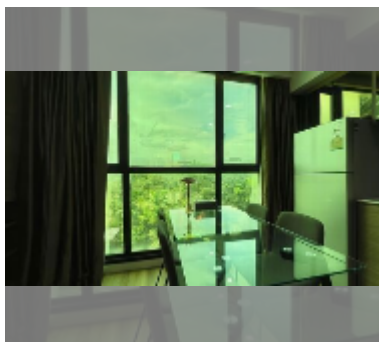

## Condo for sale 1 bedroom 44.41 m<sup>2</sup> in Dusit Grand Condo View, Pattaya

**฿ 3,860,000**

**UNIT PARAMETERS:**

UID	FS-242080
quota	thai quota
type	1 bedroom
size	44.41m <sup>2</sup>
floor	3
view	city view
quality	good
equipment: furniture, air conditioner, television, washing-machine, refrigerator	

Swimming pool: swimming pool, kids pool, waterfall, jacuzzi.

Health zone: gym.

Other: reception, CCTV, security, minimart, laundry.

details