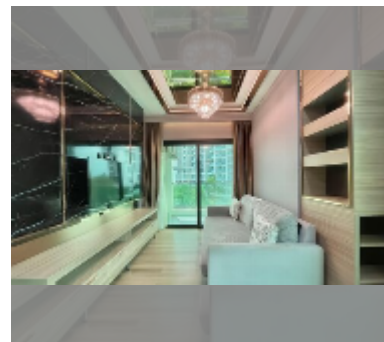

## Condo for sale 1 bedroom 44.41 m<sup>2</sup> in Dusit Grand Condo View, Pattaya

**฿ 3,860,000**

**UNIT PARAMETERS:**

UID	FS-242080
quota	thai quota
type	1 bedroom
size	44.41m <sup>2</sup>
floor	3
view	city view
quality	good
equipment: furniture, air conditioner, television, washing-machine, refrigerator	

Swimming pool: swimming pool, kids pool, waterfall, jacuzzi.

Health zone: gym.

Other: reception, CCTV, security, minimart, laundry.

details