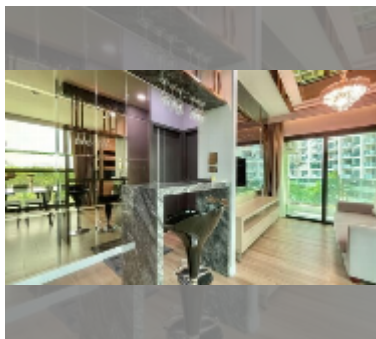

Condo for sale 1 bedroom 44.41 m² in Dusit Grand Condo View, Pattaya

฿ 3,860,000

UNIT PARAMETERS:

UID	FS-242080
quota	thai quota
type	1 bedroom
size	44.41m²
floor	3
view	city view
quality	good
equipment: furniture, air conditioner, television, washing-machine, refrigerator	

PROJECT PARAMETERS:

district	Jomtien
buildings	1
floors	36
built in	2016
maintenance	฿ 21,317/year

FACILITIES:

General information: highrise, meters to beach: 300, underground parking, open parking.

Swimming pool: swimming pool, kids pool, waterfall, jacuzzi.

Health zone: gym.

Other: reception, CCTV, security, minimart, laundry.