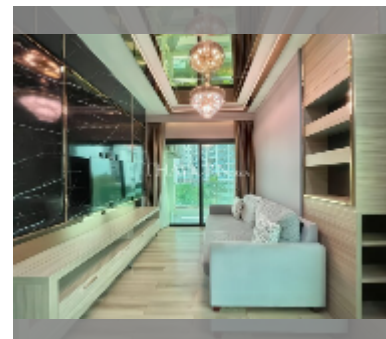

Condo for sale 1 bedroom 44.41 m² in Dusit Grand Condo View, Pattaya

฿ 3,860,000

UNIT PARAMETERS:

UID	FS-242080
quota	thai quota
type	1 bedroom
size	44.41m²
floor	3
view	city view
quality	good
equipment: furniture, air conditioner, television, washing-machine, refrigerator	

PROJECT PARAMETERS:

district	Jomtien
buildings	1
floors	36
built in	2016
maintenance	฿ 21,317/year

FACILITIES:

General information: highrise, meters to beach: 300, underground parking, open parking.

Swimming pool: swimming pool, kids pool, waterfall, jacuzzi.

Health zone: gym.

Other: reception, CCTV, security, minimart, laundry.