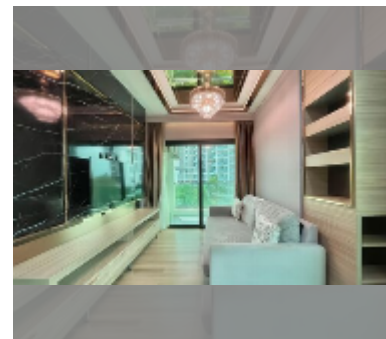

Condo for sale 1 bedroom 44.41 m² in Dusit Grand Condo View, Pattaya

฿ 3,860,000

UNIT PARAMETERS:

UID	FS-242080
quota	thai quota
type	1 bedroom
size	44.41m²
floor	3
view	city view
quality	good
equipment: furniture, air conditioner, television, washing-machine, refrigerator	

PROJECT PARAMETERS:

district	Jomtien
buildings	1
floors	36
built in	2016
maintenance	฿ 21,317/year

FACILITIES:

General information: highrise, meters to beach: 300, underground parking, open parking.

Swimming pool: swimming pool, kids pool, waterfall, jacuzzi.

Health zone: gym.

Other: reception, CCTV, security, minimart, laundry.