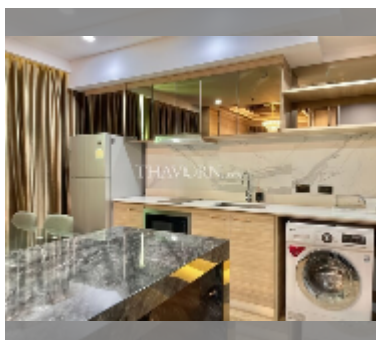

Condo for sale 1 bedroom 44.41 m² in Dusit Grand Condo View, Pattaya

฿ 3,860,000

UNIT PARAMETERS:

UID	FS-242080
quota	thai quota
type	1 bedroom
size	44.41m²
floor	3
view	city view
quality	good
equipment: furniture, air conditioner, television, washing-machine, refrigerator	

PROJECT PARAMETERS:

district	Jomtien
buildings	1
floors	36
built in	2016
maintenance	฿ 21,317/year

FACILITIES:

General information: highrise, meters to beach: 300, underground parking, open parking.

Swimming pool: swimming pool, kids pool, waterfall, jacuzzi.

Health zone: gym.

Other: reception, CCTV, security, minimart, laundry.