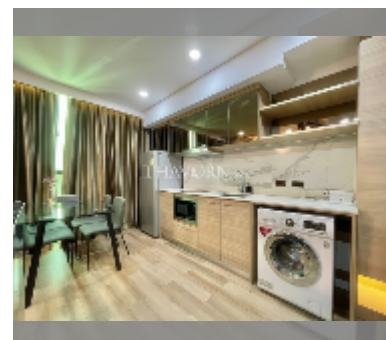

Condo for sale 1 bedroom 44.41 m² in Dusit Grand Condo View, Pattaya

฿ 3,860,000

UNIT PARAMETERS:

UID	FS-242080
quota	thai quota
type	1 bedroom
size	44.41m²
floor	3
view	city view
quality	good
equipment: furniture, air conditioner, television, washing-machine, refrigerator	

PROJECT PARAMETERS:

district	Jomtien
buildings	1
floors	36
built in	2016
maintenance	฿ 21,317/year

FACILITIES:

General information: highrise, meters to beach: 300, underground parking, open parking.

Swimming pool: swimming pool, kids pool, waterfall, jacuzzi.

Health zone: gym.

Other: reception, CCTV, security, minimart, laundry.