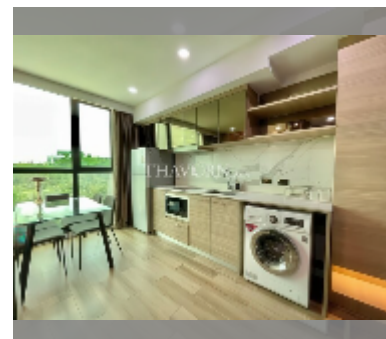

Condo for sale 1 bedroom 44.41 m² in Dusit Grand Condo View, Pattaya

฿ 3,860,000

UNIT PARAMETERS:

UID	FS-242080
quota	thai quota
type	1 bedroom
size	44.41m²
floor	3
view	city view
quality	good
equipment: furniture, air conditioner, television, washing-machine, refrigerator	

PROJECT PARAMETERS:

district	Jomtien
buildings	1
floors	36
built in	2016
maintenance	฿ 21,317/year

FACILITIES:

General information: highrise, meters to beach: 300, underground parking, open parking.

Swimming pool: swimming pool, kids pool, waterfall, jacuzzi.

Health zone: gym.

Other: reception, CCTV, security, minimart, laundry.