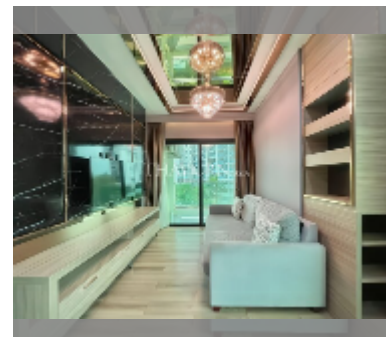

## Condo for sale 1 bedroom 44.41 m<sup>2</sup> in Dusit Grand Condo View, Pattaya

**฿ 3,860,000**

**UNIT PARAMETERS:**

UID	FS-242080
quota	thai quota
type	1 bedroom
size	44.41m <sup>2</sup>
floor	3
view	city view
quality	good
equipment: furniture, air conditioner, television, washing-machine, refrigerator	

Swimming pool: swimming pool, kids pool, waterfall, jacuzzi.

Health zone: gym.

Other: reception, CCTV, security, minimart, laundry.

details