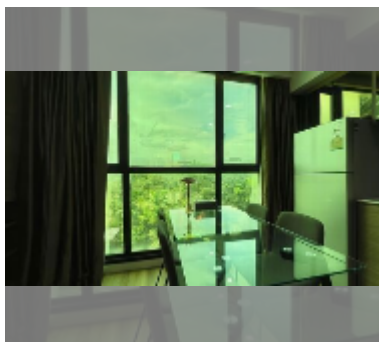

Condo for sale 1 bedroom 44.41 m² in Dusit Grand Condo View, Pattaya

฿ 3,860,000

UNIT PARAMETERS:

UID	FS-242080
quota	thai quota
type	1 bedroom
size	44.41m²
floor	3
view	city view
quality	good
equipment: furniture, air conditioner, television, washing-machine, refrigerator	

PROJECT PARAMETERS:

district	Jomtien
buildings	1
floors	36
built in	2016
maintenance	฿ 21,317/year

FACILITIES:

General information: highrise, meters to beach: 300, underground parking, open parking.

Swimming pool: swimming pool, kids pool, waterfall, jacuzzi.

Health zone: gym.

Other: reception, CCTV, security, minimart, laundry.