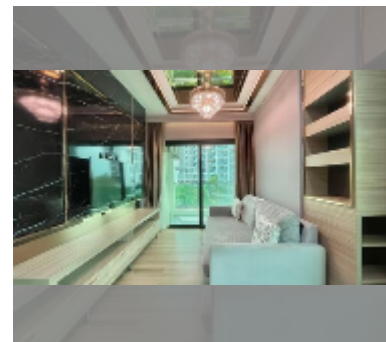

Condo for sale 1 bedroom 44.41 m² in Dusit Grand Condo View, Pattaya

฿ 3,860,000

UNIT PARAMETERS:

UID	FS-242080
quota	thai quota
type	1 bedroom
size	44.41m²
floor	3
view	city view
quality	good
equipment: furniture, air conditioner, television, washing-machine, refrigerator	

PROJECT PARAMETERS:

district	Jomtien
buildings	1
floors	36
built in	2016
maintenance	฿ 21,317/year

FACILITIES:

General information: highrise, meters to beach: 300, underground parking, open parking.

Swimming pool: swimming pool, kids pool, waterfall, jacuzzi.

Health zone: gym.

Other: reception, CCTV, security, minimart, laundry.