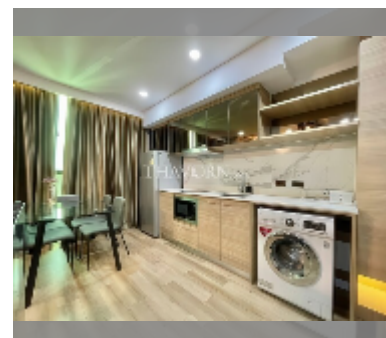

## Condo for sale 1 bedroom 44.41 m<sup>2</sup> in Dusit Grand Condo View, Pattaya

**฿ 3,860,000**

**UNIT PARAMETERS:**

UID	FS-242080
quota	thai quota
type	1 bedroom
size	44.41m <sup>2</sup>
floor	3
view	city view
quality	good
equipment: furniture, air conditioner, television, washing-machine, refrigerator	

Swimming pool: swimming pool, kids pool, waterfall, jacuzzi.

Health zone: gym.

Other: reception, CCTV, security, minimart, laundry.

details