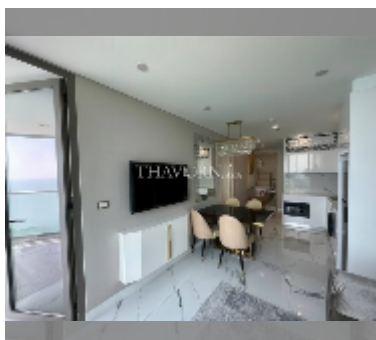

Condo for sale 2 bedroom 64 m² in Copacabana Beach Jomtien, Pattaya

฿ 14,999,000

UNIT PARAMETERS:

UID	FS-242078
quota	thai quota
type	2 bedroom
size	64m²
floor	48
view	city view
quality	good
equipment: furniture, air conditioner, television, washing-machine, refrigerator	

PROJECT PARAMETERS:

district	Jomtien
buildings	1
floors	59
built in	2022
maintenance	฿ 38,400/year

FACILITIES:

General information: highrise, meters to beach: 50, minutes to beach: 1, shuttle bus, beach front, open parking, multy-level parking.

Swimming pool: swimming pool, rooftop pool, infinity view, jacuzzi, pool bar , sunbathing area.

Chill zone: chill zone, garden, rooftop chillout.

Health zone: gym, sauna, hamam.

Other: lobby, meeting room, games room, kids playgarden, CCTV, security.