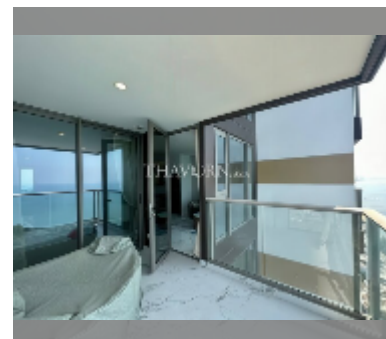

Condo for sale 2 bedroom 64 m² in Copacabana Beach Jomtien, Pattaya

฿ 14,999,000

UNIT PARAMETERS:

UID	FS-242078
quota	thai quota
type	2 bedroom
size	64m²
floor	48
view	city view
quality	good
equipment: furniture, air conditioner, television, washing-machine, refrigerator	

PROJECT PARAMETERS:

district	Jomtien
buildings	1
floors	59
built in	2022
maintenance	฿ 38,400/year

FACILITIES:

General information: highrise, meters to beach: 50, minutes to beach: 1, shuttle bus, beach front, open parking, multy-level parking.

Swimming pool: swimming pool, rooftop pool, infinity view, jacuzzi, pool bar , sunbathing area.

Chill zone: chill zone, garden, rooftop chillout.

Health zone: gym, sauna, hamam.

Other: lobby, meeting room, games room, kids playgarden, CCTV, security.