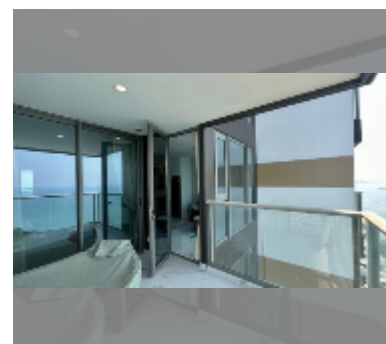

Condo for sale 2 bedroom 64 m² in Copacabana Beach Jomtien, Pattaya

฿ 14,999,000

UNIT PARAMETERS:

UID	FS-242078
quota	thai quota
type	2 bedroom
size	64m ²
floor	48
view	city view
quality	good
equipment: furniture, air conditioner, television, washing-machine, refrigerator	

Swimming pool: swimming pool, rooftop pool, infinity view, jacuzzi, pool bar , sunbathing area.

Chill zone: chill zone, garden, rooftop chillout.

Health zone: gym, sauna, hamam.

Other: lobby, meeting room, games room, kids playgarden, CCTV, security.