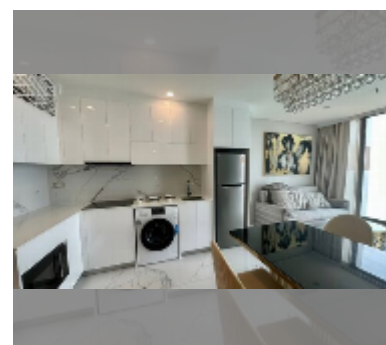

Condo for sale 2 bedroom 64 m² in Copacabana Beach Jomtien, Pattaya

฿ 14,999,000

UNIT PARAMETERS:

UID	FS-242078
quota	thai quota
type	2 bedroom
size	64m²
floor	48
view	city view
quality	good
equipment: furniture, air conditioner, television, washing-machine, refrigerator	

PROJECT PARAMETERS:

district	Jomtien
buildings	1
floors	59
built in	2022
maintenance	฿ 38,400/year

FACILITIES:

General information: highrise, meters to beach: 50, minutes to beach: 1, shuttle bus, beach front, open parking, multy-level parking.

Swimming pool: swimming pool, rooftop pool, infinity view, jacuzzi, pool bar , sunbathing area.

Chill zone: chill zone, garden, rooftop chillout.

Health zone: gym, sauna, hamam.

Other: lobby, meeting room, games room, kids playgarden, CCTV, security.