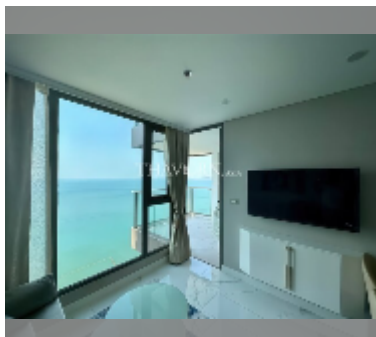

Condo for sale 2 bedroom 64 m² in Copacabana Beach Jomtien, Pattaya

฿ 14,999,000

UNIT PARAMETERS:

UID	FS-242078
quota	thai quota
type	2 bedroom
size	64m ²
floor	48
view	city view
quality	good
equipment: furniture, air conditioner, television, washing-machine, refrigerator	

PROJECT PARAMETERS:

district	Jomtien
buildings	1
floors	59
built in	2022
maintenance	฿ 38,400/year

FACILITIES:

General information: highrise, meters to beach: 50, minutes to beach: 1, shuttle bus, beach front, open parking, multy-level parking.

Swimming pool: swimming pool, rooftop pool, infinity view, jacuzzi, pool bar , sunbathing area.

Chill zone: chill zone, garden, rooftop chillout.

Health zone: gym, sauna, hamam.

Other: lobby, meeting room, games room, kids playgarden, CCTV, security.