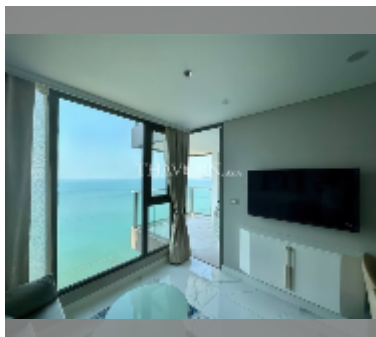

Condo for sale 2 bedroom 64 m² in Copacabana Beach Jomtien, Pattaya

฿ 14,999,000

UNIT PARAMETERS:

UID	FS-242078
quota	thai quota
type	2 bedroom
size	64m²
floor	48
view	city view
quality	good
equipment: furniture, air conditioner, television, washing-machine, refrigerator	

PROJECT PARAMETERS:

district	Jomtien
buildings	1
floors	59
built in	2022
maintenance	฿ 38,400/year

FACILITIES:

General information: highrise, meters to beach: 50, minutes to beach: 1, shuttle bus, beach front, open parking, multy-level parking.

Swimming pool: swimming pool, rooftop pool, infinity view, jacuzzi, pool bar , sunbathing area.

Chill zone: chill zone, garden, rooftop chillout.

Health zone: gym, sauna, hamam.

Other: lobby, meeting room, games room, kids playgarden, CCTV, security.