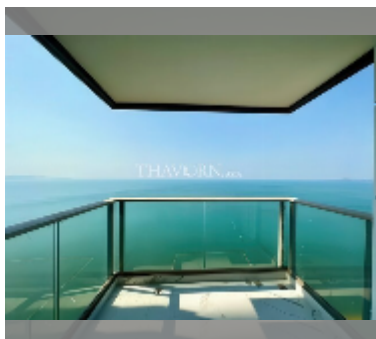

## Condo for sale 2 bedroom 64 m<sup>2</sup> in Copacabana Beach Jomtien, Pattaya

**฿ 14,999,000**

**UNIT PARAMETERS:**

UID	FS-242078
quota	thai quota
type	2 bedroom
size	64m <sup>2</sup>
floor	48
view	city view
quality	good
equipment: furniture, air conditioner, television, washing-machine, refrigerator	

**Swimming pool:** swimming pool, rooftop pool, infinity view, jacuzzi, pool bar , sunbathing area.

**Chill zone:** chill zone, garden, rooftop chillout.

**Health zone:** gym, sauna, hamam.

**Other:** lobby, meeting room, games room, kids playgarden, CCTV, security.