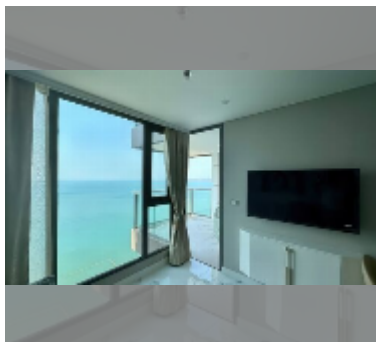

Condo for sale 2 bedroom 64 m² in Copacabana Beach Jomtien, Pattaya

฿ 14,999,000

UNIT PARAMETERS:

UID	FS-242078
quota	thai quota
type	2 bedroom
size	64m ²
floor	48
view	city view
quality	good
equipment: furniture, air conditioner, television, washing-machine, refrigerator	

PROJECT PARAMETERS:

district	Jomtien
buildings	1
floors	59
built in	2022
maintenance	฿ 38,400/year

FACILITIES:

General information: highrise, meters to beach: 50, minutes to beach: 1, shuttle bus, beach front, open parking, multy-level parking.

Swimming pool: swimming pool, rooftop pool, infinity view, jacuzzi, pool bar , sunbathing area.

Chill zone: chill zone, garden, rooftop chillout.

Health zone: gym, sauna, hamam.

Other: lobby, meeting room, games room, kids playgarden, CCTV, security.