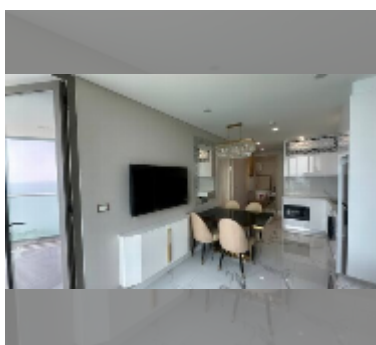

Condo for sale 2 bedroom 64 m² in Copacabana Beach Jomtien, Pattaya

฿ 14,999,000

UNIT PARAMETERS:

UID	FS-242078
quota	thai quota
type	2 bedroom
size	64m²
floor	48
view	city view
quality	good
equipment: furniture, air conditioner, television, washing-machine, refrigerator	

PROJECT PARAMETERS:

district	Jomtien
buildings	1
floors	59
built in	2022
maintenance	฿ 38,400/year

FACILITIES:

General information: highrise, meters to beach: 50, minutes to beach: 1, shuttle bus, beach front, open parking, multy-level parking.

Swimming pool: swimming pool, rooftop pool, infinity view, jacuzzi, pool bar , sunbathing area.

Chill zone: chill zone, garden, rooftop chillout.

Health zone: gym, sauna, hamam.

Other: lobby, meeting room, games room, kids playgarden, CCTV, security.