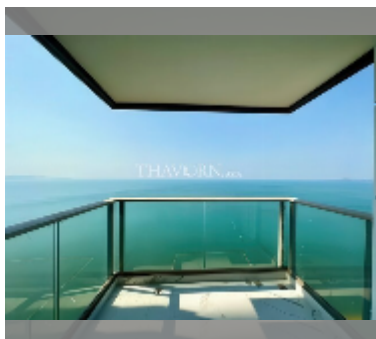

Condo for sale 2 bedroom 64 m² in Copacabana Beach Jomtien, Pattaya

฿ 14,999,000

UNIT PARAMETERS:

UID	FS-242078
quota	thai quota
type	2 bedroom
size	64m ²
floor	48
view	city view
quality	good
equipment: furniture, air conditioner, television, washing-machine, refrigerator	

Swimming pool: swimming pool, rooftop pool, infinity view, jacuzzi, pool bar , sunbathing area.

Chill zone: chill zone, garden, rooftop chillout.

Health zone: gym, sauna, hamam.

Other: lobby, meeting room, games room, kids playgarden, CCTV, security.