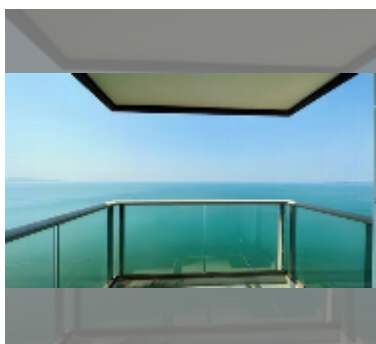

Condo for sale 2 bedroom 64 m² in Copacabana Beach Jomtien, Pattaya

฿ 14,999,000

UNIT PARAMETERS:

UID	FS-242078
quota	thai quota
type	2 bedroom
size	64m ²
floor	48
view	city view
quality	good
equipment: furniture, air conditioner, television, washing-machine, refrigerator	

Swimming pool: swimming pool, rooftop pool, infinity view, jacuzzi, pool bar , sunbathing area.

Chill zone: chill zone, garden, rooftop chillout.

Health zone: gym, sauna, hamam.

Other: lobby, meeting room, games room, kids playgarden, CCTV, security.