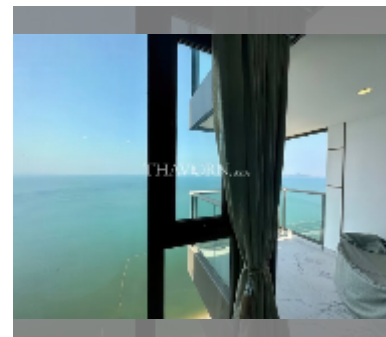

Condo for sale 2 bedroom 64 m² in Copacabana Beach Jomtien, Pattaya

฿ 14,999,000

UNIT PARAMETERS:

UID	FS-242078
quota	thai quota
type	2 bedroom
size	64m²
floor	48
view	city view
quality	good
equipment: furniture, air conditioner, television, washing-machine, refrigerator	

PROJECT PARAMETERS:

district	Jomtien
buildings	1
floors	59
built in	2022
maintenance	฿ 38,400/year

FACILITIES:

General information: highrise, meters to beach: 50, minutes to beach: 1, shuttle bus, beach front, open parking, multy-level parking.

Swimming pool: swimming pool, rooftop pool, infinity view, jacuzzi, pool bar , sunbathing area.

Chill zone: chill zone, garden, rooftop chillout.

Health zone: gym, sauna, hamam.

Other: lobby, meeting room, games room, kids playgarden, CCTV, security.