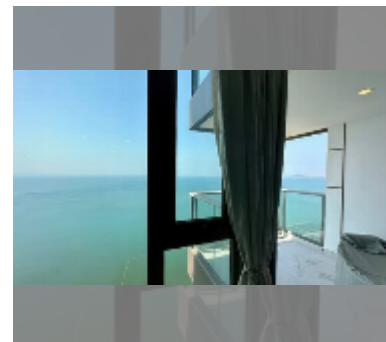

Condo for sale 2 bedroom 64 m² in Copacabana Beach Jomtien, Pattaya

฿ 14,999,000

UNIT PARAMETERS:

UID	FS-242078
quota	thai quota
type	2 bedroom
size	64m²
floor	48
view	city view
quality	good
equipment: furniture, air conditioner, television, washing-machine, refrigerator	

PROJECT PARAMETERS:

district	Jomtien
buildings	1
floors	59
built in	2022
maintenance	฿ 38,400/year

FACILITIES:

General information: highrise, meters to beach: 50, minutes to beach: 1, shuttle bus, beach front, open parking, multy-level parking.

Swimming pool: swimming pool, rooftop pool, infinity view, jacuzzi, pool bar , sunbathing area.

Chill zone: chill zone, garden, rooftop chillout.

Health zone: gym, sauna, hamam.

Other: lobby, meeting room, games room, kids playgarden, CCTV, security.