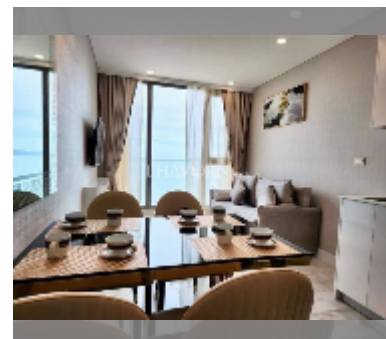

Condo for sale 1 bedroom 35.5 m² in Copacabana Beach Jomtien, Pattaya

฿ 4,660,000

UNIT PARAMETERS:

UID	FS-242075
quota	thai quota
type	1 bedroom
size	35.5m ²
floor	22
view	city view
quality	good
equipment: furniture, air conditioner, television, washing-machine, refrigerator	

Swimming pool: swimming pool, rooftop pool, infinity view, jacuzzi, pool bar , sunbathing area.

Chill zone: chill zone, garden, rooftop chillout.

Health zone: gym, sauna, hamam.

Other: lobby, meeting room, games room, kids playgarden, CCTV, security.