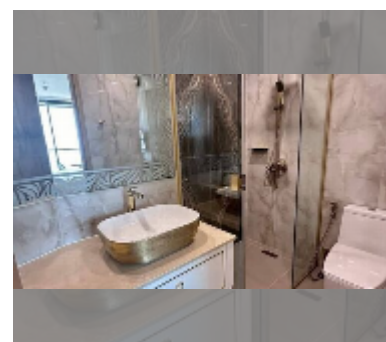

Condo for sale 1 bedroom 35.5 m² in Copacabana Beach Jomtien, Pattaya

฿ 4,660,000

UNIT PARAMETERS:

UID	FS-242075
quota	thai quota
type	1 bedroom
size	35.5m²
floor	22
view	city view
quality	good
equipment: furniture, air conditioner, television, washing-machine, refrigerator	

PROJECT PARAMETERS:

district	Jomtien
buildings	1
floors	59
built in	2022
maintenance	฿ 21,300/year

FACILITIES:

General information: highrise, meters to beach: 50, minutes to beach: 1, shuttle bus, beach front, open parking, multy-level parking.

Swimming pool: swimming pool, rooftop pool, infinity view, jacuzzi, pool bar , sunbathing area.

Chill zone: chill zone, garden, rooftop chillout.

Health zone: gym, sauna, hamam.

Other: lobby, meeting room, games room, kids playgarden, CCTV, security.