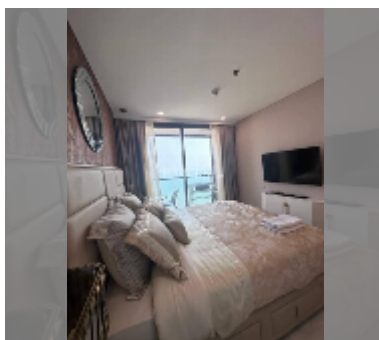

Condo for sale 1 bedroom 35.5 m² in Copacabana Beach Jomtien, Pattaya

฿ 4,660,000

UNIT PARAMETERS:

UID	FS-242075
quota	thai quota
type	1 bedroom
size	35.5m²
floor	22
view	city view
quality	good
equipment: furniture, air conditioner, television, washing-machine, refrigerator	

PROJECT PARAMETERS:

district	Jomtien
buildings	1
floors	59
built in	2022
maintenance	฿ 21,300/year

FACILITIES:

General information: highrise, meters to beach: 50, minutes to beach: 1, shuttle bus, beach front, open parking, multy-level parking.

Swimming pool: swimming pool, rooftop pool, infinity view, jacuzzi, pool bar , sunbathing area.

Chill zone: chill zone, garden, rooftop chillout.

Health zone: gym, sauna, hamam.

Other: lobby, meeting room, games room, kids playgarden, CCTV, security.