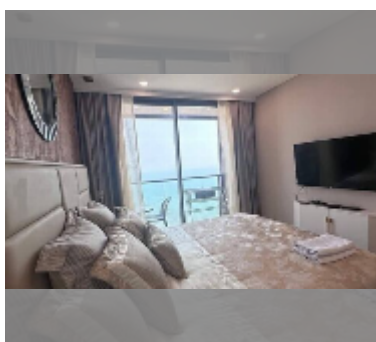

Condo for sale 1 bedroom 35.5 m² in Copacabana Beach Jomtien, Pattaya

฿ 4,660,000

UNIT PARAMETERS:

UID	FS-242075
quota	thai quota
type	1 bedroom
size	35.5m²
floor	22
view	city view
quality	good
equipment: furniture, air conditioner, television, washing-machine, refrigerator	

PROJECT PARAMETERS:

district	Jomtien
buildings	1
floors	59
built in	2022
maintenance	฿ 21,300/year

FACILITIES:

General information: highrise, meters to beach: 50, minutes to beach: 1, shuttle bus, beach front, open parking, multy-level parking.

Swimming pool: swimming pool, rooftop pool, infinity view, jacuzzi, pool bar , sunbathing area.

Chill zone: chill zone, garden, rooftop chillout.

Health zone: gym, sauna, hamam.

Other: lobby, meeting room, games room, kids playgarden, CCTV, security.