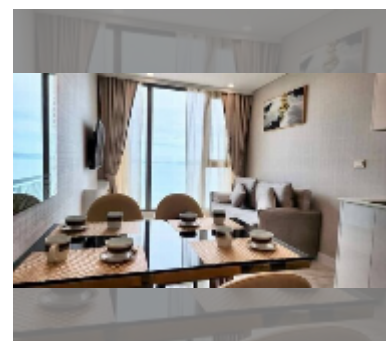

Condo for sale 1 bedroom 35.5 m² in Copacabana Beach Jomtien, Pattaya

฿ 4,660,000

UNIT PARAMETERS:

UID	FS-242075
quota	thai quota
type	1 bedroom
size	35.5m ²
floor	22
view	city view
quality	good
equipment: furniture, air conditioner, television, washing-machine, refrigerator	

Swimming pool: swimming pool, rooftop pool, infinity view, jacuzzi, pool bar , sunbathing area.

Chill zone: chill zone, garden, rooftop chillout.

Health zone: gym, sauna, hamam.

Other: lobby, meeting room, games room, kids playgarden, CCTV, security.