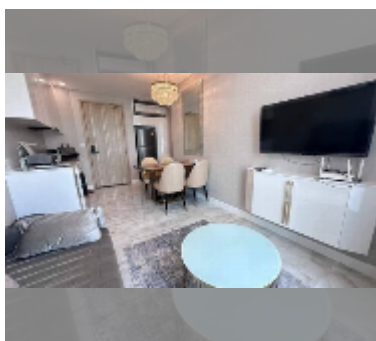

Condo for sale 1 bedroom 35.5 m² in Copacabana Beach Jomtien, Pattaya

฿ 4,660,000

UNIT PARAMETERS:

UID	FS-242075
quota	thai quota
type	1 bedroom
size	35.5m²
floor	22
view	city view
quality	good
equipment: furniture, air conditioner, television, washing-machine, refrigerator	

PROJECT PARAMETERS:

district	Jomtien
buildings	1
floors	59
built in	2022
maintenance	฿ 21,300/year

FACILITIES:

General information: highrise, meters to beach: 50, minutes to beach: 1, shuttle bus, beach front, open parking, multy-level parking.

Swimming pool: swimming pool, rooftop pool, infinity view, jacuzzi, pool bar , sunbathing area.

Chill zone: chill zone, garden, rooftop chillout.

Health zone: gym, sauna, hamam.

Other: lobby, meeting room, games room, kids playgarden, CCTV, security.