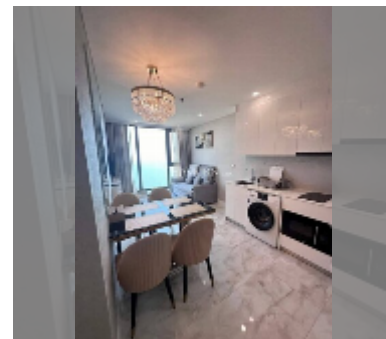

Condo for sale 1 bedroom 35.5 m² in Copacabana Beach Jomtien, Pattaya

฿ 4,660,000

UNIT PARAMETERS:

UID	FS-242075
quota	thai quota
type	1 bedroom
size	35.5m²
floor	22
view	city view
quality	good
equipment: furniture, air conditioner, television, washing-machine, refrigerator	

PROJECT PARAMETERS:

district	Jomtien
buildings	1
floors	59
built in	2022
maintenance	฿ 21,300/year

FACILITIES:

General information: highrise, meters to beach: 50, minutes to beach: 1, shuttle bus, beach front, open parking, multy-level parking.

Swimming pool: swimming pool, rooftop pool, infinity view, jacuzzi, pool bar , sunbathing area.

Chill zone: chill zone, garden, rooftop chillout.

Health zone: gym, sauna, hamam.

Other: lobby, meeting room, games room, kids playgarden, CCTV, security.