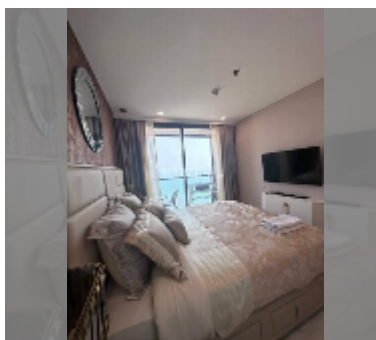

Condo for sale 1 bedroom 35.5 m² in Copacabana Beach Jomtien, Pattaya

฿ 4,660,000

UNIT PARAMETERS:

UID	FS-242075
quota	thai quota
type	1 bedroom
size	35.5m²
floor	22
view	city view
quality	good
equipment: furniture, air conditioner, television, washing-machine, refrigerator	

PROJECT PARAMETERS:

district	Jomtien
buildings	1
floors	59
built in	2022
maintenance	฿ 21,300/year

FACILITIES:

General information: highrise, meters to beach: 50, minutes to beach: 1, shuttle bus, beach front, open parking, multy-level parking.

Swimming pool: swimming pool, rooftop pool, infinity view, jacuzzi, pool bar , sunbathing area.

Chill zone: chill zone, garden, rooftop chillout.

Health zone: gym, sauna, hamam.

Other: lobby, meeting room, games room, kids playgarden, CCTV, security.