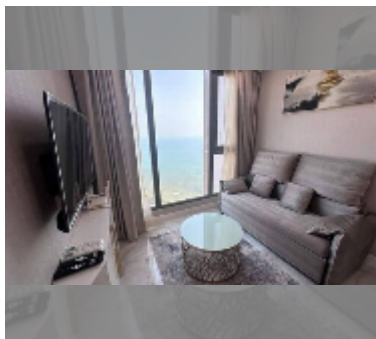

Condo for sale 1 bedroom 35.5 m² in Copacabana Beach Jomtien, Pattaya

฿ 4,660,000

UNIT PARAMETERS:

UID	FS-242075
quota	thai quota
type	1 bedroom
size	35.5m ²
floor	22
view	city view
quality	good
equipment: furniture, air conditioner, television, washing-machine, refrigerator	

PROJECT PARAMETERS:

district	Jomtien
buildings	1
floors	59
built in	2022
maintenance	฿ 21,300/year

FACILITIES:

General information: highrise, meters to beach: 50, minutes to beach: 1, shuttle bus, beach front, open parking, multy-level parking.

Swimming pool: swimming pool, rooftop pool, infinity view, jacuzzi, pool bar , sunbathing area.

Chill zone: chill zone, garden, rooftop chillout.

Health zone: gym, sauna, hamam.

Other: lobby, meeting room, games room, kids playgarden, CCTV, security.