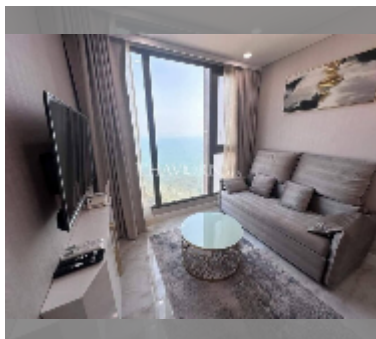

Condo for sale 1 bedroom 35.5 m² in Copacabana Beach Jomtien, Pattaya

฿ 4,660,000

UNIT PARAMETERS:

UID	FS-242075
quota	thai quota
type	1 bedroom
size	35.5m²
floor	22
view	city view
quality	good
equipment: furniture, air conditioner, television, washing-machine, refrigerator	

PROJECT PARAMETERS:

district	Jomtien
buildings	1
floors	59
built in	2022
maintenance	฿ 21,300/year

FACILITIES:

General information: highrise, meters to beach: 50, minutes to beach: 1, shuttle bus, beach front, open parking, multy-level parking.

Swimming pool: swimming pool, rooftop pool, infinity view, jacuzzi, pool bar , sunbathing area.

Chill zone: chill zone, garden, rooftop chillout.

Health zone: gym, sauna, hamam.

Other: lobby, meeting room, games room, kids playgarden, CCTV, security.