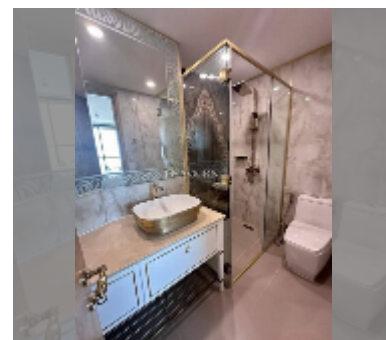

Condo for sale 1 bedroom 35.5 m² in Copacabana Beach Jomtien, Pattaya

฿ 4,660,000

UNIT PARAMETERS:

UID	FS-242075
quota	thai quota
type	1 bedroom
size	35.5m²
floor	22
view	city view
quality	good
equipment: furniture, air conditioner, television, washing-machine, refrigerator	

PROJECT PARAMETERS:

district	Jomtien
buildings	1
floors	59
built in	2022
maintenance	฿ 21,300/year

FACILITIES:

General information: highrise, meters to beach: 50, minutes to beach: 1, shuttle bus, beach front, open parking, multy-level parking.

Swimming pool: swimming pool, rooftop pool, infinity view, jacuzzi, pool bar , sunbathing area.

Chill zone: chill zone, garden, rooftop chillout.

Health zone: gym, sauna, hamam.

Other: lobby, meeting room, games room, kids playgarden, CCTV, security.