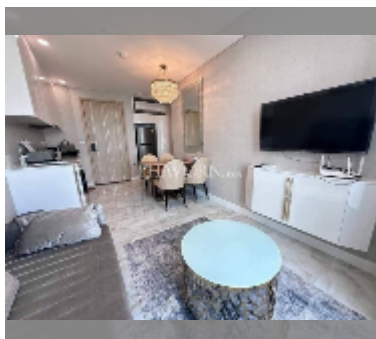

Condo for sale 1 bedroom 35.5 m² in Copacabana Beach Jomtien, Pattaya

฿ 4,660,000

UNIT PARAMETERS:

UID	FS-242075
quota	thai quota
type	1 bedroom
size	35.5m²
floor	22
view	city view
quality	good
equipment: furniture, air conditioner, television, washing-machine, refrigerator	

PROJECT PARAMETERS:

district	Jomtien
buildings	1
floors	59
built in	2022
maintenance	฿ 21,300/year

FACILITIES:

General information: highrise, meters to beach: 50, minutes to beach: 1, shuttle bus, beach front, open parking, multy-level parking.

Swimming pool: swimming pool, rooftop pool, infinity view, jacuzzi, pool bar , sunbathing area.

Chill zone: chill zone, garden, rooftop chillout.

Health zone: gym, sauna, hamam.

Other: lobby, meeting room, games room, kids playgarden, CCTV, security.