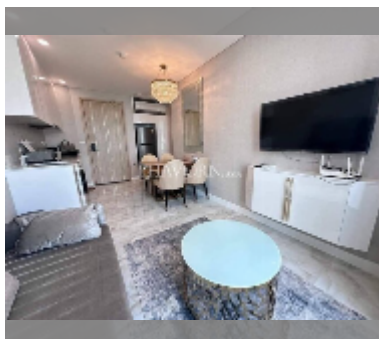

Condo for sale 1 bedroom 35.5 m² in Copacabana Beach Jomtien, Pattaya

฿ 4,660,000

UNIT PARAMETERS:

UID	FS-242075
quota	thai quota
type	1 bedroom
size	35.5m²
floor	22
view	city view
quality	good
equipment: furniture, air conditioner, television, washing-machine, refrigerator	

PROJECT PARAMETERS:

district	Jomtien
buildings	1
floors	59
built in	2022
maintenance	฿ 21,300/year

FACILITIES:

General information: highrise, meters to beach: 50, minutes to beach: 1, shuttle bus, beach front, open parking, multy-level parking.

Swimming pool: swimming pool, rooftop pool, infinity view, jacuzzi, pool bar , sunbathing area.

Chill zone: chill zone, garden, rooftop chillout.

Health zone: gym, sauna, hamam.

Other: lobby, meeting room, games room, kids playgarden, CCTV, security.