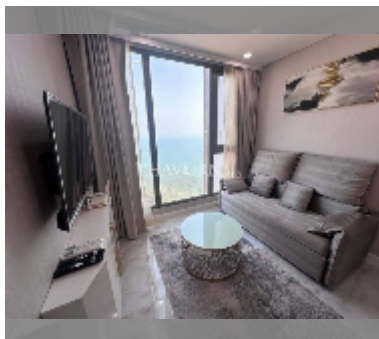

Condo for sale 1 bedroom 35.5 m² in Copacabana Beach Jomtien, Pattaya

฿ 4,660,000

UNIT PARAMETERS:

UID	FS-242075
quota	thai quota
type	1 bedroom
size	35.5m²
floor	22
view	city view
quality	good
equipment: furniture, air conditioner, television, washing-machine, refrigerator	

PROJECT PARAMETERS:

district	Jomtien
buildings	1
floors	59
built in	2022
maintenance	฿ 21,300/year

FACILITIES:

General information: highrise, meters to beach: 50, minutes to beach: 1, shuttle bus, beach front, open parking, multy-level parking.

Swimming pool: swimming pool, rooftop pool, infinity view, jacuzzi, pool bar , sunbathing area.

Chill zone: chill zone, garden, rooftop chillout.

Health zone: gym, sauna, hamam.

Other: lobby, meeting room, games room, kids playgarden, CCTV, security.