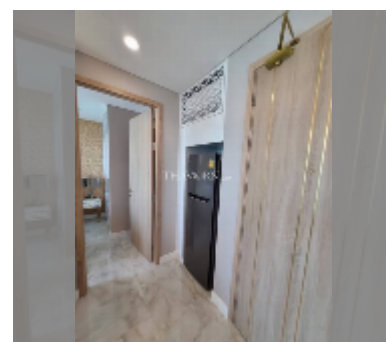

Condo for sale 1 bedroom 35 m² in Copacabana Beach Jomtien, Pattaya

฿ 5,710,000

UNIT PARAMETERS:

UID	FS-242074
quota	foreign quota
type	1 bedroom
size	35m²
floor	16
view	sea view
quality	good
equipment: furniture, air conditioner, television, washing-machine, refrigerator	

PROJECT PARAMETERS:

district	Jomtien
buildings	1
floors	59
built in	2022
maintenance	฿ 21,000/year

FACILITIES:

General information: highrise, meters to beach: 50, minutes to beach: 1, shuttle bus, beach front, open parking, multy-level parking.

Swimming pool: swimming pool, rooftop pool, infinity view, jacuzzi, pool bar , sunbathing area.

Chill zone: chill zone, garden, rooftop chillout.

Health zone: gym, sauna, hamam.

Other: lobby, meeting room, games room, kids playgarden, CCTV, security.