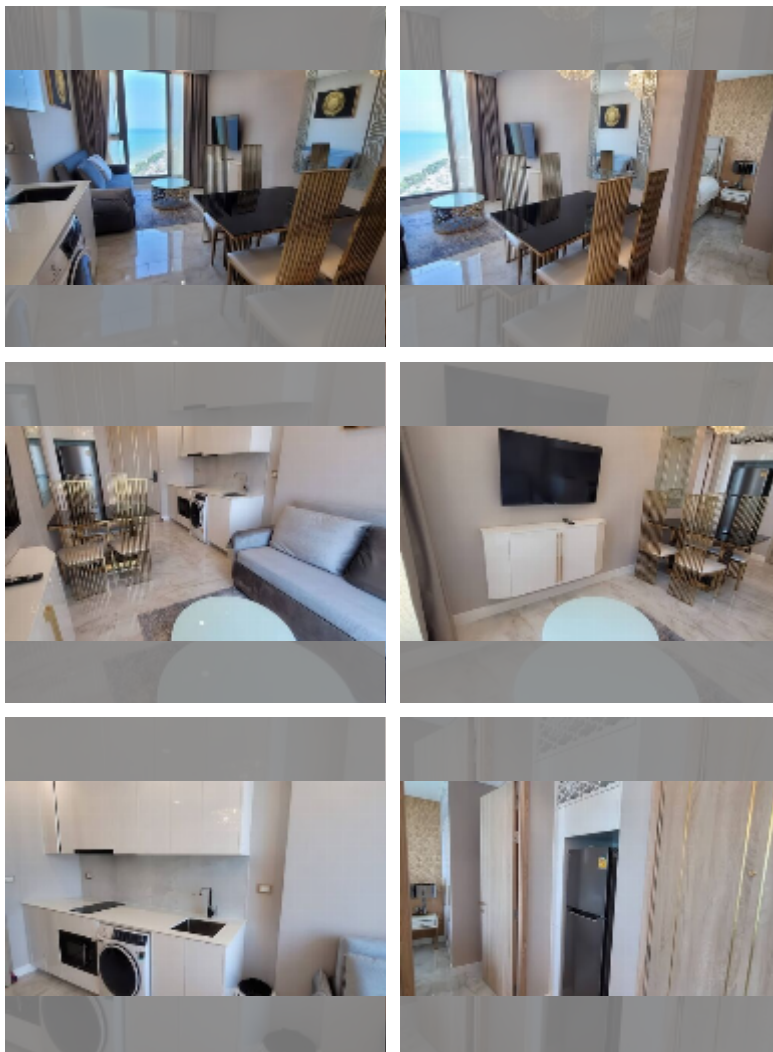

Condo for sale 1 bedroom 35 m² in Copacabana Beach Jomtien, Pattaya

฿ 5,710,000

UNIT PARAMETERS:

UID	FS-242074
quota	foreign quota
type	1 bedroom
size	35m²
floor	16
view	sea view
quality	good
equipment: furniture, air conditioner, television, washing-machine, refrigerator	

PROJECT PARAMETERS:

district	Jomtien
buildings	1
floors	59
built in	2022
maintenance	B 21,000/year

FACILITIES:

General information: highrise, meters to beach: 50, minutes to beach: 1, shuttle bus, beach front, open parking, multy-level parking.

Swimming pool: swimming pool, rooftop pool, infinity view, jacuzzi, pool bar , sunbathing area.

Chill zone: chill zone, garden, rooftop chillout.

Health zone: gym, sauna, hamam.

Other: lobby, meeting room, games room, kids playgarden, CCTV, security.