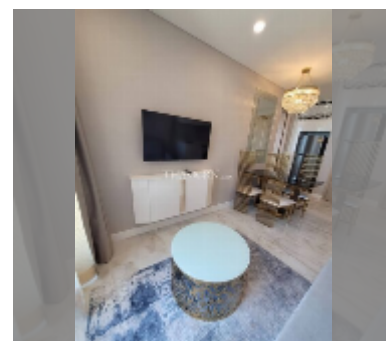

Condo for sale 1 bedroom 35 m² in Copacabana Beach Jomtien, Pattaya

฿ 5,710,000

UNIT PARAMETERS:

UID	FS-242074
quota	foreign quota
type	1 bedroom
size	35m²
floor	16
view	sea view
quality	good
equipment: furniture, air conditioner, television, washing-machine, refrigerator	

PROJECT PARAMETERS:

district	Jomtien
buildings	1
floors	59
built in	2022
maintenance	฿ 21,000/year

FACILITIES:

General information: highrise, meters to beach: 50, minutes to beach: 1, shuttle bus, beach front, open parking, multy-level parking.

Swimming pool: swimming pool, rooftop pool, infinity view, jacuzzi, pool bar , sunbathing area.

Chill zone: chill zone, garden, rooftop chillout.

Health zone: gym, sauna, hamam.

Other: lobby, meeting room, games room, kids playgarden, CCTV, security.