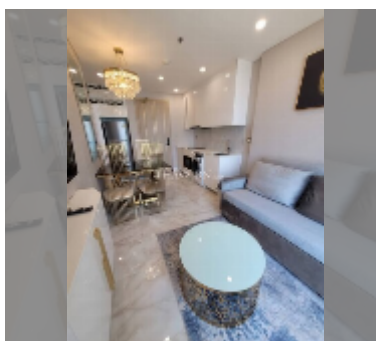

Condo for sale 1 bedroom 35 m² in Copacabana Beach Jomtien, Pattaya

฿ 5,710,000

UNIT PARAMETERS:

UID	FS-242074
quota	foreign quota
type	1 bedroom
size	35m²
floor	16
view	sea view
quality	good
equipment: furniture, air conditioner, television, washing-machine, refrigerator	

PROJECT PARAMETERS:

district	Jomtien
buildings	1
floors	59
built in	2022
maintenance	฿ 21,000/year

FACILITIES:

General information: highrise, meters to beach: 50, minutes to beach: 1, shuttle bus, beach front, open parking, multy-level parking.

Swimming pool: swimming pool, rooftop pool, infinity view, jacuzzi, pool bar , sunbathing area.

Chill zone: chill zone, garden, rooftop chillout.

Health zone: gym, sauna, hamam.

Other: lobby, meeting room, games room, kids playgarden, CCTV, security.