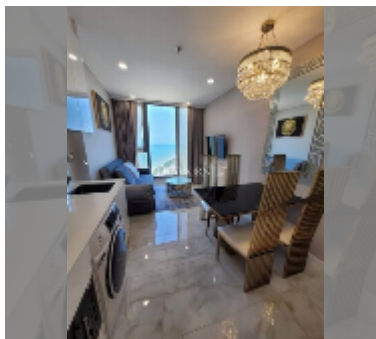

Condo for sale 1 bedroom 35 m² in Copacabana Beach Jomtien, Pattaya

฿ 5,710,000

UNIT PARAMETERS:

UID	FS-242074
quota	foreign quota
type	1 bedroom
size	35m²
floor	16
view	sea view
quality	good
equipment: furniture, air conditioner, television, washing-machine, refrigerator	

PROJECT PARAMETERS:

district	Jomtien
buildings	1
floors	59
built in	2022
maintenance	฿ 21,000/year

FACILITIES:

General information: highrise, meters to beach: 50, minutes to beach: 1, shuttle bus, beach front, open parking, multy-level parking.

Swimming pool: swimming pool, rooftop pool, infinity view, jacuzzi, pool bar , sunbathing area.

Chill zone: chill zone, garden, rooftop chillout.

Health zone: gym, sauna, hamam.

Other: lobby, meeting room, games room, kids playgarden, CCTV, security.