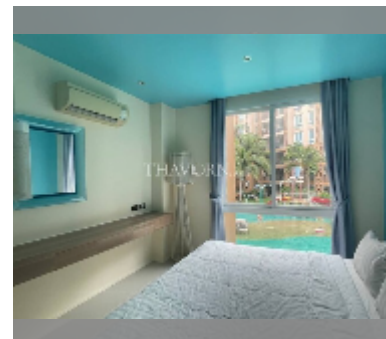

Condo for sale 1 bedroom 36 m² in Atlantis Condo Resort, Pattaya

฿ 2,050,000

UNIT PARAMETERS:

UID	FS-242070
quota	thai quota
type	1 bedroom
size	36m ²
floor	2
view	pool view
quality	fair
equipment: furniture, air conditioner, television	

PROJECT PARAMETERS:

district	Jomtien
buildings	5
floors	8
built in	2014
maintenance	฿ 15,120/year

FACILITIES:

General information: resort, meters to beach: 500, minutes to beach: 5, open parking, covered parking.

Swimming pool: swimming pool, kids pool, water slides, waterfall, jacuzzi.

Chill zone: chill zone, garden.

Health zone: gym, sauna, hamam.

Other: reception, lobby, clubhouse, games room, kids playgarden, CCTV, security, minimart, laundry.