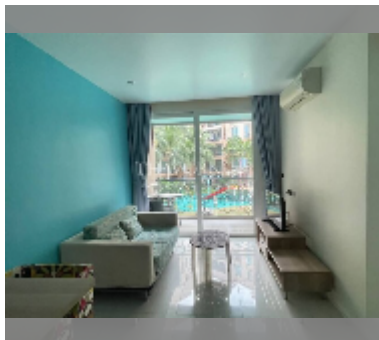

Condo for sale 1 bedroom 36 m² in Atlantis Condo Resort, Pattaya

฿ 2,050,000

UNIT PARAMETERS:

UID	FS-242070
quota	thai quota
type	1 bedroom
size	36m²
floor	2
view	pool view
quality	fair
equipment: furniture, air conditioner, television	

PROJECT PARAMETERS:

district	Jomtien
buildings	5
floors	8
built in	2014
maintenance	฿ 15,120/year

FACILITIES:

General information: resort, meters to beach: 500, minutes to beach: 5, open parking, covered parking.

Swimming pool: swimming pool, kids pool, water slides, waterfall, jacuzzi.

Chill zone: chill zone, garden.

Health zone: gym, sauna, hamam.

Other: reception, lobby, clubhouse, games room, kids playgarden, CCTV, security, minimart, laundry.