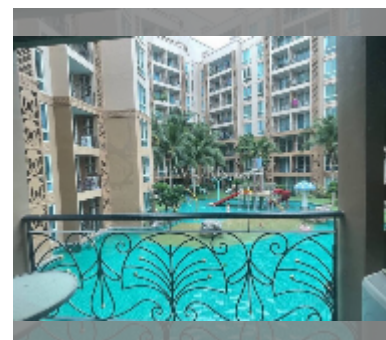

Condo for sale 1 bedroom 36 m² in Atlantis Condo Resort, Pattaya

฿ 2,050,000

UNIT PARAMETERS:

UID	FS-242070
quota	thai quota
type	1 bedroom
size	36m ²
floor	2
view	pool view
quality	fair
equipment: furniture, air conditioner, television	

Swimming pool: swimming pool, kids pool, water slides, waterfall, jacuzzi.

Chill zone: chill zone, garden.

Health zone: gym, sauna, hamam.

Other: reception, lobby, clubhouse, games room, kids playgarden, CCTV, security, minimart, laundry.