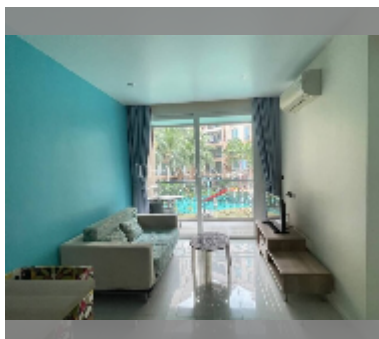

Condo for sale 1 bedroom 36 m² in Atlantis Condo Resort, Pattaya

฿ 2,050,000

UNIT PARAMETERS:

UID	FS-242070
quota	thai quota
type	1 bedroom
size	36m²
floor	2
view	pool view
quality	fair
equipment: furniture, air conditioner, television	

PROJECT PARAMETERS:

district	Jomtien
buildings	5
floors	8
built in	2014
maintenance	฿ 15,120/year

FACILITIES:

General information: resort, meters to beach: 500, minutes to beach: 5, open parking, covered parking.

Swimming pool: swimming pool, kids pool, water slides, waterfall, jacuzzi.

Chill zone: chill zone, garden.

Health zone: gym, sauna, hamam.

Other: reception, lobby, clubhouse, games room, kids playgarden, CCTV, security, minimart, laundry.