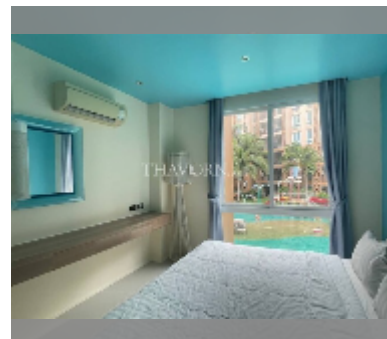

Condo for sale 1 bedroom 36 m² in Atlantis Condo Resort, Pattaya

฿ 2,050,000

UNIT PARAMETERS:

UID	FS-242070
quota	thai quota
type	1 bedroom
size	36m²
floor	2
view	pool view
quality	fair
equipment: furniture, air conditioner, television	

PROJECT PARAMETERS:

district	Jomtien
buildings	5
floors	8
built in	2014
maintenance	฿ 15,120/year

FACILITIES:

General information: resort, meters to beach: 500, minutes to beach: 5, open parking, covered parking.

Swimming pool: swimming pool, kids pool, water slides, waterfall, jacuzzi.

Chill zone: chill zone, garden.

Health zone: gym, sauna, hamam.

Other: reception, lobby, clubhouse, games room, kids playgarden, CCTV, security, minimart, laundry.