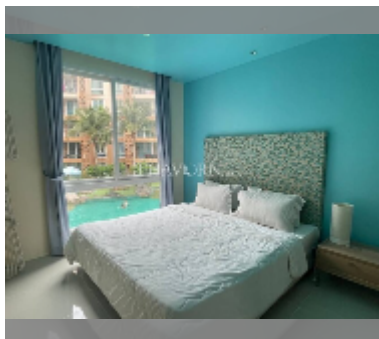

Condo for sale 1 bedroom 36 m² in Atlantis Condo Resort, Pattaya

฿ 2,050,000

UNIT PARAMETERS:

UID	FS-242070
quota	thai quota
type	1 bedroom
size	36m²
floor	2
view	pool view
quality	fair
equipment: furniture, air conditioner, television	

PROJECT PARAMETERS:

district	Jomtien
buildings	5
floors	8
built in	2014
maintenance	฿ 15,120/year

FACILITIES:

General information: resort, meters to beach: 500, minutes to beach: 5, open parking, covered parking.

Swimming pool: swimming pool, kids pool, water slides, waterfall, jacuzzi.

Chill zone: chill zone, garden.

Health zone: gym, sauna, hamam.

Other: reception, lobby, clubhouse, games room, kids playgarden, CCTV, security, minimart, laundry.