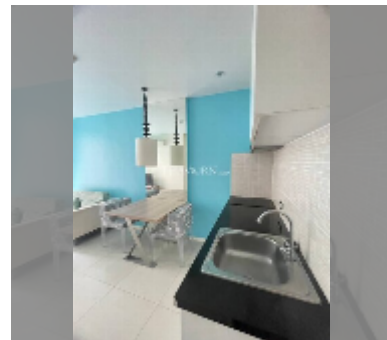

## Condo for sale 1 bedroom 36 m<sup>2</sup> in Atlantis Condo Resort, Pattaya

**฿ 2,050,000**

**UNIT PARAMETERS:**

UID	FS-242070
quota	thai quota
type	1 bedroom
size	36m <sup>2</sup>
floor	2
view	pool view
quality	fair
equipment: furniture, air conditioner, television	

**Swimming pool:** swimming pool, kids pool, water slides, waterfall, jacuzzi.

**Chill zone:** chill zone, garden.

**Health zone:** gym, sauna, hamam.

**Other:** reception, lobby, clubhouse, games room, kids playgarden, CCTV, security, minimart, laundry.