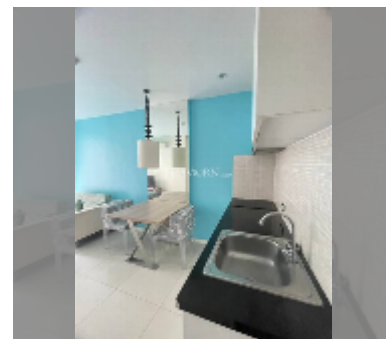

Condo for sale 1 bedroom 36 m² in Atlantis Condo Resort, Pattaya

฿ 2,050,000

UNIT PARAMETERS:

UID	FS-242070
quota	thai quota
type	1 bedroom
size	36m ²
floor	2
view	pool view
quality	fair
equipment: furniture, air conditioner, television	

Swimming pool: swimming pool, kids pool, water slides, waterfall, jacuzzi.

Chill zone: chill zone, garden.

Health zone: gym, sauna, hamam.

Other: reception, lobby, clubhouse, games room, kids playgarden, CCTV, security, minimart, laundry.