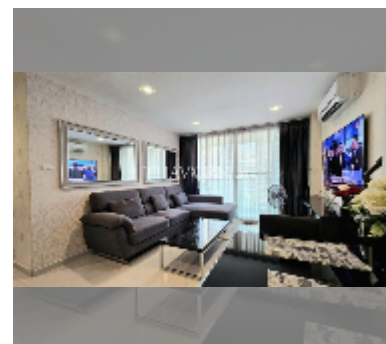

Condo for sale 1 bedroom 50 m² in Art on the Hill, Pattaya

฿ 2,790,000

UNIT PARAMETERS:

UID	FS-242069
quota	thai quota
type	1 bedroom
size	50m²
floor	8
view	city view
quality	good
equipment: furniture, air conditioner, television, washing-machine, refrigerator	

PROJECT PARAMETERS:

district	Pratumnak
buildings	1
floors	8
built in	2014
maintenance	฿ 23,400/year

FACILITIES:

General information: lowrise, underground parking.

Swimming pool: swimming pool, rooftop pool.

Chill zone: chill zone, garden, rooftop chillout.

Health zone: gym.

Other: lobby, CCTV, security.