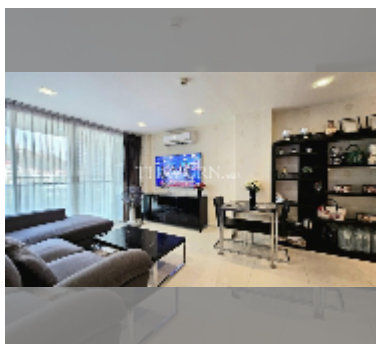

Condo for sale 1 bedroom 50 m² in Art on the Hill, Pattaya

฿ 2,790,000

UNIT PARAMETERS:

UID	FS-242069
quota	thai quota
type	1 bedroom
size	50m²
floor	8
view	city view
quality	good
equipment: furniture, air conditioner, television, washing-machine, refrigerator	

PROJECT PARAMETERS:

district	Pratumnak
buildings	1
floors	8
built in	2014
maintenance	฿ 23,400/year

FACILITIES:

General information: lowrise, underground parking.

Swimming pool: swimming pool, rooftop pool.

Chill zone: chill zone, garden, rooftop chillout.

Health zone: gym.

Other: lobby, CCTV, security.