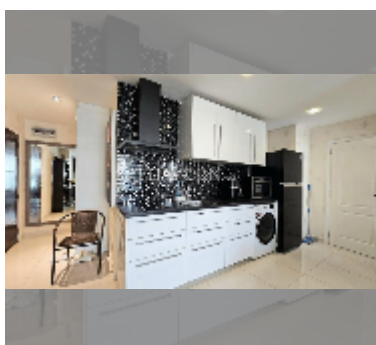

Condo for sale 1 bedroom 50 m² in Art on the Hill, Pattaya

฿ 2,790,000

UNIT PARAMETERS:

UID	FS-242069
quota	thai quota
type	1 bedroom
size	50m²
floor	8
view	city view
quality	good
equipment: furniture, air conditioner, television, washing-machine, refrigerator	

PROJECT PARAMETERS:

district	Pratumnak
buildings	1
floors	8
built in	2014
maintenance	฿ 23,400/year

FACILITIES:

General information: lowrise, underground parking.

Swimming pool: swimming pool, rooftop pool.

Chill zone: chill zone, garden, rooftop chillout.

Health zone: gym.

Other: lobby, CCTV, security.