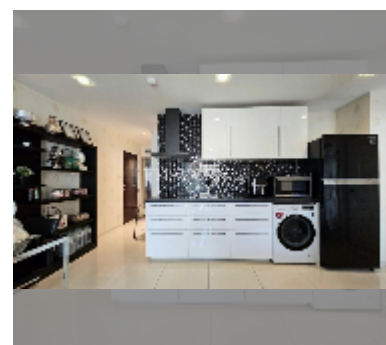

Condo for sale 1 bedroom 50 m² in Art on the Hill, Pattaya

฿ 2,790,000

UNIT PARAMETERS:

UID	FS-242069
quota	thai quota
type	1 bedroom
size	50m²
floor	8
view	city view
quality	good
equipment: furniture, air conditioner, television, washing-machine, refrigerator	

PROJECT PARAMETERS:

district	Pratumnak
buildings	1
floors	8
built in	2014
maintenance	฿ 23,400/year

FACILITIES:

General information: lowrise, underground parking.

Swimming pool: swimming pool, rooftop pool.

Chill zone: chill zone, garden, rooftop chillout.

Health zone: gym.

Other: lobby, CCTV, security.