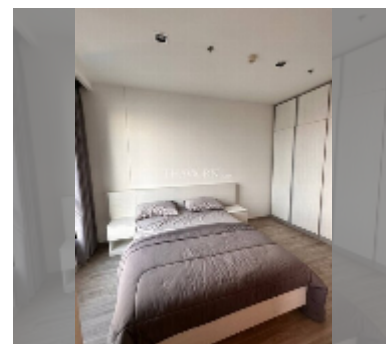

Condo for sale 1 bedroom 34 m² in Aeras, Pattaya

฿ 4,430,000

UNIT PARAMETERS:

UID	FS-242066
quota	foreign quota
type	1 bedroom
size	34m²
floor	15
view	sea view

PROJECT PARAMETERS:

district	Jomtien
buildings	2
floors	38
built in	2017
maintenance	฿ 16,320/year

FACILITIES:

General information: highrise, underground parking.

Swimming pool: swimming pool, rooftop pool.

Chill zone: chill zone, garden, rooftop chillout.

Health zone: gym.

Other: lobby, clubhouse, games room, kids playgarden, CCTV, security, minimart.