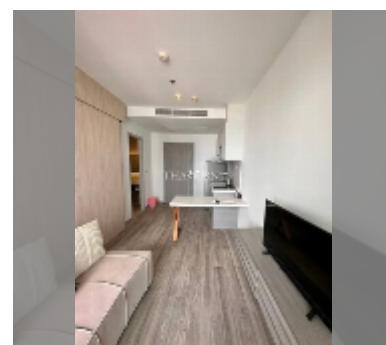

Condo for sale 1 bedroom 34 m² in Aeras, Pattaya

฿ 4,430,000

UNIT PARAMETERS:

UID	FS-242066
quota	foreign quota
type	1 bedroom
size	34m²
floor	15
view	sea view

PROJECT PARAMETERS:

district	Jomtien
buildings	2
floors	38
built in	2017
maintenance	฿ 16,320/year

FACILITIES:

General information: highrise, underground parking.

Swimming pool: swimming pool, rooftop pool.

Chill zone: chill zone, garden, rooftop chillout.

Health zone: gym.

Other: lobby, clubhouse, games room, kids playgarden, CCTV, security, minimart.