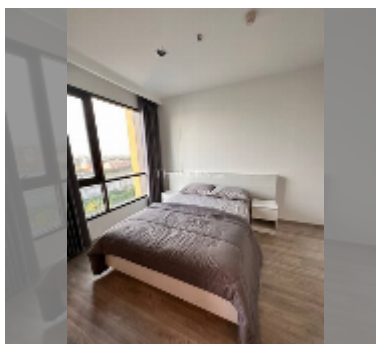

Condo for sale 1 bedroom 34 m² in Aeras, Pattaya

฿ 4,430,000

UNIT PARAMETERS:

UID	FS-242066
quota	foreign quota
type	1 bedroom
size	34m²
floor	15
view	sea view

PROJECT PARAMETERS:

district	Jomtien
buildings	2
floors	38
built in	2017
maintenance	฿ 16,320/year

FACILITIES:

General information: highrise, underground parking.

Swimming pool: swimming pool, rooftop pool.

Chill zone: chill zone, garden, rooftop chillout.

Health zone: gym.

Other: lobby, clubhouse, games room, kids playgarden, CCTV, security, minimart.