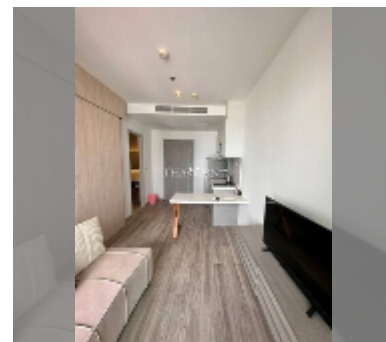

Condo for sale 1 bedroom 34 m² in Aeras, Pattaya

฿ 4,430,000

UNIT PARAMETERS:

UID	FS-242066
quota	foreign quota
type	1 bedroom
size	34m²
floor	15
view	sea view

PROJECT PARAMETERS:

district	Jomtien
buildings	2
floors	38
built in	2017
maintenance	฿ 16,320/year

FACILITIES:

General information: highrise, underground parking.

Swimming pool: swimming pool, rooftop pool.

Chill zone: chill zone, garden, rooftop chillout.

Health zone: gym.

Other: lobby, clubhouse, games room, kids playgarden, CCTV, security, minimart.