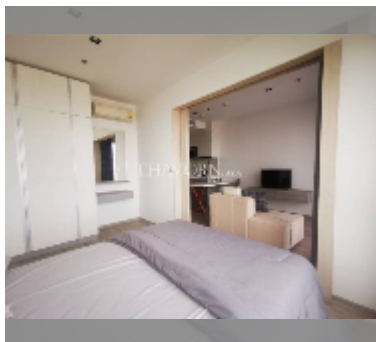

Condo for sale 1 bedroom 34 m² in Aeras, Pattaya

฿ 4,430,000

UNIT PARAMETERS:

UID	FS-242066
quota	foreign quota
type	1 bedroom
size	34m²
floor	15
view	sea view

PROJECT PARAMETERS:

district	Jomtien
buildings	2
floors	38
built in	2017
maintenance	฿ 16,320/year

FACILITIES:

General information: highrise, underground parking.

Swimming pool: swimming pool, rooftop pool.

Chill zone: chill zone, garden, rooftop chillout.

Health zone: gym.

Other: lobby, clubhouse, games room, kids playgarden, CCTV, security, minimart.