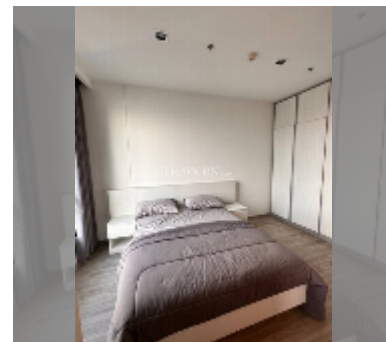

Condo for sale 1 bedroom 34 m² in Aeras, Pattaya

฿ 4,430,000

UNIT PARAMETERS:

UID	FS-242066
quota	foreign quota
type	1 bedroom
size	34m²
floor	15
view	sea view

PROJECT PARAMETERS:

district	Jomtien
buildings	2
floors	38
built in	2017
maintenance	฿ 16,320/year

FACILITIES:

General information: highrise, underground parking.

Swimming pool: swimming pool, rooftop pool.

Chill zone: chill zone, garden, rooftop chillout.

Health zone: gym.

Other: lobby, clubhouse, games room, kids playgarden, CCTV, security, minimart.