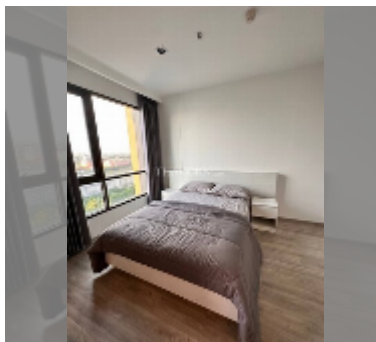

Condo for sale 1 bedroom 34 m² in Aeras, Pattaya

฿ 4,430,000

UNIT PARAMETERS:

UID	FS-242066
quota	foreign quota
type	1 bedroom
size	34m²
floor	15
view	sea view

PROJECT PARAMETERS:

district	Jomtien
buildings	2
floors	38
built in	2017
maintenance	฿ 16,320/year

FACILITIES:

General information: highrise, underground parking.

Swimming pool: swimming pool, rooftop pool.

Chill zone: chill zone, garden, rooftop chillout.

Health zone: gym.

Other: lobby, clubhouse, games room, kids playgarden, CCTV, security, minimart.