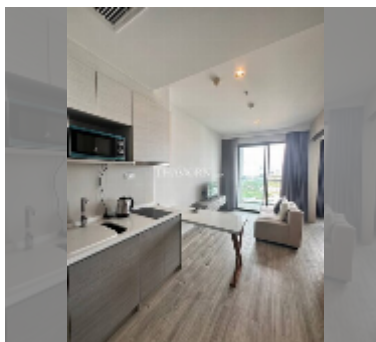

Condo for sale 1 bedroom 34 m² in Aeras, Pattaya

฿ 4,430,000

UNIT PARAMETERS:

UID	FS-242066
quota	foreign quota
type	1 bedroom
size	34m²
floor	15
view	sea view

PROJECT PARAMETERS:

district	Jomtien
buildings	2
floors	38
built in	2017
maintenance	฿ 16,320/year

FACILITIES:

General information: highrise, underground parking.

Swimming pool: swimming pool, rooftop pool.

Chill zone: chill zone, garden, rooftop chillout.

Health zone: gym.

Other: lobby, clubhouse, games room, kids playgarden, CCTV, security, minimart.