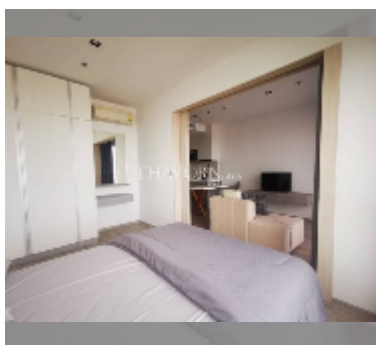

Condo for sale 1 bedroom 34 m² in Aeras, Pattaya

฿ 4,430,000

UNIT PARAMETERS:

UID	FS-242066
quota	foreign quota
type	1 bedroom
size	34m²
floor	15
view	sea view

PROJECT PARAMETERS:

district	Jomtien
buildings	2
floors	38
built in	2017
maintenance	฿ 16,320/year

FACILITIES:

General information: highrise, underground parking.

Swimming pool: swimming pool, rooftop pool.

Chill zone: chill zone, garden, rooftop chillout.

Health zone: gym.

Other: lobby, clubhouse, games room, kids playgarden, CCTV, security, minimart.