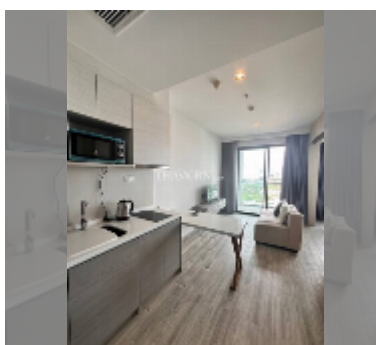

Condo for sale 1 bedroom 34 m² in Aeras, Pattaya

฿ 4,430,000

UNIT PARAMETERS:

UID	FS-242066
quota	foreign quota
type	1 bedroom
size	34m²
floor	15
view	sea view

PROJECT PARAMETERS:

district	Jomtien
buildings	2
floors	38
built in	2017
maintenance	฿ 16,320/year

FACILITIES:

General information: highrise, underground parking.

Swimming pool: swimming pool, rooftop pool.

Chill zone: chill zone, garden, rooftop chillout.

Health zone: gym.

Other: lobby, clubhouse, games room, kids playgarden, CCTV, security, minimart.