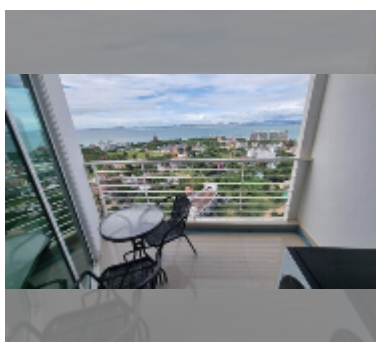

Condo for sale 1 bedroom 70.17 m² in AD Hyatt Condominium, Pattaya

฿ 5,100,000

UNIT PARAMETERS:

UID	FS-242062
quota	foreign quota
type	1 bedroom
size	70.17m²
floor	32
view	sea view
quality	fair
equipment: furniture, air conditioner, television, washing-machine, refrigerator	

PROJECT PARAMETERS:

district	Wongamat
buildings	1
floors	33
built in	2011
maintenance	฿ 21,051/year

FACILITIES:

General information: highrise, meters to beach: 500, minutes to beach: 8, underground parking, open parking.

Swimming pool: swimming pool, kids pool.

Chill zone: chill zone, garden.

Health zone: gym.

Other: reception, lobby, meeting room, CCTV, security, laundry.