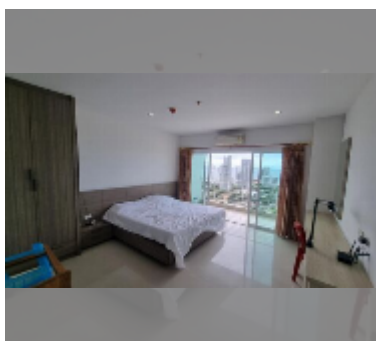

Condo for sale 1 bedroom 70.17 m² in AD Hyatt Condominium, Pattaya

฿ 5,100,000

UNIT PARAMETERS:

UID	FS-242062
quota	foreign quota
type	1 bedroom
size	70.17m²
floor	32
view	sea view
quality	fair
equipment: furniture, air conditioner, television, washing-machine, refrigerator	

PROJECT PARAMETERS:

district	Wongamat
buildings	1
floors	33
built in	2011
maintenance	฿ 21,051/year

FACILITIES:

General information: highrise, meters to beach: 500, minutes to beach: 8, underground parking, open parking.

Swimming pool: swimming pool, kids pool.

Chill zone: chill zone, garden.

Health zone: gym.

Other: reception, lobby, meeting room, CCTV, security, laundry.