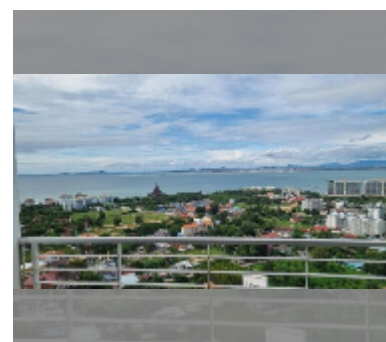

Condo for sale 1 bedroom 70.17 m² in AD Hyatt Condominium, Pattaya

฿ 5,100,000

UNIT PARAMETERS:

UID	FS-242062
quota	foreign quota
type	1 bedroom
size	70.17m²
floor	32
view	sea view
quality	fair
equipment: furniture, air conditioner, television, washing-machine, refrigerator	

PROJECT PARAMETERS:

district	Wongamat
buildings	1
floors	33
built in	2011
maintenance	฿ 21,051/year

FACILITIES:

General information: highrise, meters to beach: 500, minutes to beach: 8, underground parking, open parking.

Swimming pool: swimming pool, kids pool.

Chill zone: chill zone, garden.

Health zone: gym.

Other: reception, lobby, meeting room, CCTV, security, laundry.