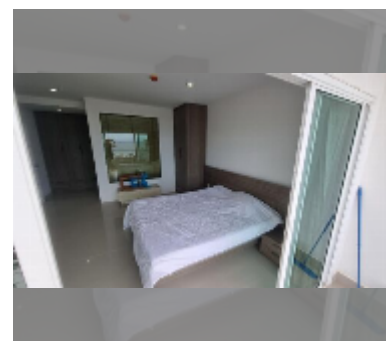

Condo for sale 1 bedroom 70.17 m² in AD Hyatt Condominium, Pattaya

฿ 5,100,000

UNIT PARAMETERS:

UID	FS-242062
quota	foreign quota
type	1 bedroom
size	70.17m²
floor	32
view	sea view
quality	fair
equipment: furniture, air conditioner, television, washing-machine, refrigerator	

PROJECT PARAMETERS:

district	Wongamat
buildings	1
floors	33
built in	2011
maintenance	฿ 21,051/year

FACILITIES:

General information: highrise, meters to beach: 500, minutes to beach: 8, underground parking, open parking.

Swimming pool: swimming pool, kids pool.

Chill zone: chill zone, garden.

Health zone: gym.

Other: reception, lobby, meeting room, CCTV, security, laundry.