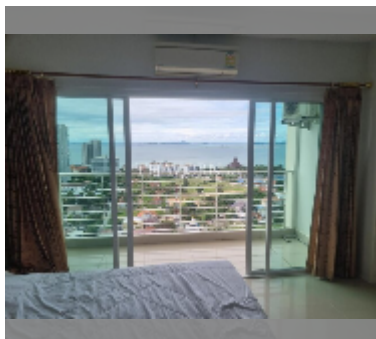

Condo for sale 1 bedroom 70.17 m² in AD Hyatt Condominium, Pattaya

฿ 5,100,000

UNIT PARAMETERS:

| | |
|--|---------------------|
| UID | FS-242062 |
| quota | foreign quota |
| type | 1 bedroom |
| size | 70.17m ² |
| floor | 32 |
| view | sea view |
| quality | fair |
| equipment: furniture, air conditioner, television, washing-machine, refrigerator | |

PROJECT PARAMETERS:

| | |
|-------------|---------------|
| district | Wongamat |
| buildings | 1 |
| floors | 33 |
| built in | 2011 |
| maintenance | ฿ 21,051/year |

FACILITIES:

General information: highrise, meters to beach: 500, minutes to beach: 8, underground parking, open parking.
Swimming pool: swimming pool, kids pool.
Chill zone: chill zone, garden.
Health zone: gym.
Other: reception, lobby, meeting room, CCTV, security, laundry.