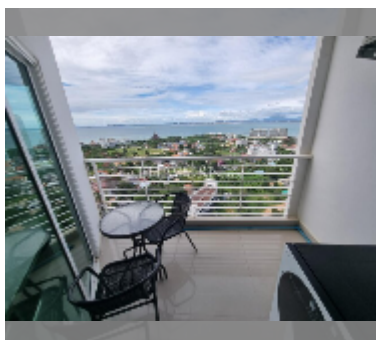

Condo for sale 1 bedroom 70.17 m² in AD Hyatt Condominium, Pattaya

฿ 5,100,000

UNIT PARAMETERS:

| | |
|--|---------------------|
| UID | FS-242062 |
| quota | foreign quota |
| type | 1 bedroom |
| size | 70.17m ² |
| floor | 32 |
| view | sea view |
| quality | fair |
| equipment: furniture, air conditioner, television, washing-machine, refrigerator | |

PROJECT PARAMETERS:

| | |
|-------------|---------------|
| district | Wongamat |
| buildings | 1 |
| floors | 33 |
| built in | 2011 |
| maintenance | ฿ 21,051/year |

FACILITIES:

General information: highrise, meters to beach: 500, minutes to beach: 8, underground parking, open parking.
Swimming pool: swimming pool, kids pool.
Chill zone: chill zone, garden.
Health zone: gym.
Other: reception, lobby, meeting room, CCTV, security, laundry.