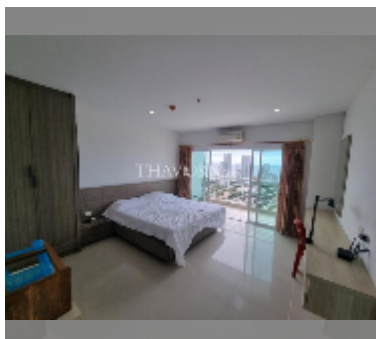

Condo for sale 1 bedroom 70.17 m² in AD Hyatt Condominium, Pattaya

฿ 5,100,000

UNIT PARAMETERS:

| | |
|--|---------------------|
| UID | FS-242062 |
| quota | foreign quota |
| type | 1 bedroom |
| size | 70.17m ² |
| floor | 32 |
| view | sea view |
| quality | fair |
| equipment: furniture, air conditioner, television, washing-machine, refrigerator | |

PROJECT PARAMETERS:

| | |
|-------------|---------------|
| district | Wongamat |
| buildings | 1 |
| floors | 33 |
| built in | 2011 |
| maintenance | ฿ 21,051/year |

FACILITIES:

General information: highrise, meters to beach: 500, minutes to beach: 8, underground parking, open parking.
Swimming pool: swimming pool, kids pool.
Chill zone: chill zone, garden.
Health zone: gym.
Other: reception, lobby, meeting room, CCTV, security, laundry.