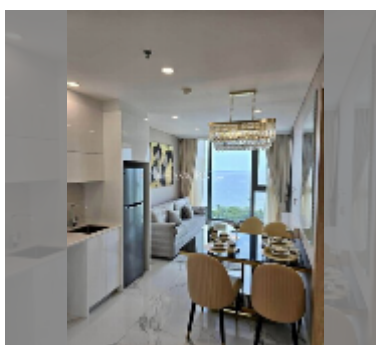

Condo for sale 1 bedroom 64 m² in Copacabana Beach Jomtien, Pattaya

฿ 14,560,000

UNIT PARAMETERS:

UID	FS-242043
quota	thai quota
type	1 bedroom
size	64m ²
floor	11
view	sea view
quality	good
equipment: furniture, air conditioner, television, refrigerator	

PROJECT PARAMETERS:

district	Jomtien
buildings	1
floors	59
built in	2022
maintenance	฿ 38,400/year

FACILITIES:

General information: highrise, meters to beach: 50, minutes to beach: 1, shuttle bus, beach front, open parking, multy-level parking.

Swimming pool: swimming pool, rooftop pool, infinity view, jacuzzi, pool bar , sunbathing area.

Chill zone: chill zone, garden, rooftop chillout.

Health zone: gym, sauna, hamam.

Other: lobby, meeting room, games room, kids playgarden, CCTV, security.