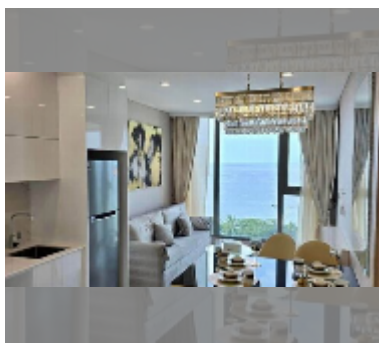

## Condo for sale 1 bedroom 64 m<sup>2</sup> in Copacabana Beach Jomtien, Pattaya

**฿ 14,560,000**

**UNIT PARAMETERS:**

UID	FS-242043
quota	thai quota
type	1 bedroom
size	64m <sup>2</sup>
floor	11
view	sea view
quality	good
equipment: furniture, air conditioner, television, refrigerator	

**Swimming pool:** swimming pool, rooftop pool, infinity view, jacuzzi, pool bar , sunbathing area.

**Chill zone:** chill zone, garden, rooftop chillout.

**Health zone:** gym, sauna, hamam.

**Other:** lobby, meeting room, games room, kids playgarden, CCTV, security.