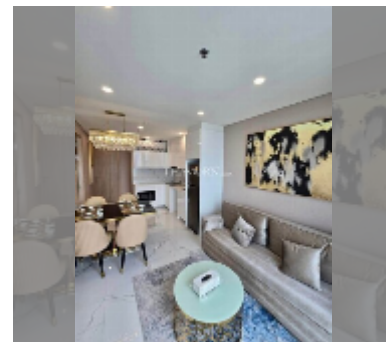

Condo for sale 1 bedroom 64 m² in Copacabana Beach Jomtien, Pattaya

฿ 14,560,000

UNIT PARAMETERS:

UID	FS-242043
quota	thai quota
type	1 bedroom
size	64m²
floor	11
view	sea view
quality	good
equipment: furniture, air conditioner, television, refrigerator	

PROJECT PARAMETERS:

district	Jomtien
buildings	1
floors	59
built in	2022
maintenance	฿ 38,400/year

FACILITIES:

General information: highrise, meters to beach: 50, minutes to beach: 1, shuttle bus, beach front, open parking, multy-level parking.

Swimming pool: swimming pool, rooftop pool, infinity view, jacuzzi, pool bar , sunbathing area.

Chill zone: chill zone, garden, rooftop chillout.

Health zone: gym, sauna, hamam.

Other: lobby, meeting room, games room, kids playgarden, CCTV, security.