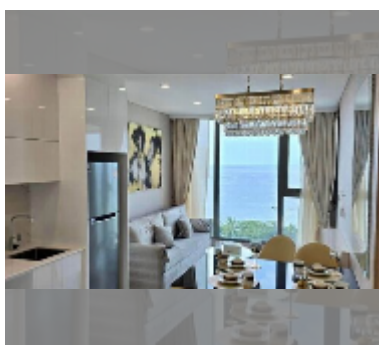

Condo for sale 1 bedroom 64 m² in Copacabana Beach Jomtien, Pattaya

฿ 14,560,000

UNIT PARAMETERS:

UID	FS-242043
quota	thai quota
type	1 bedroom
size	64m ²
floor	11
view	sea view
quality	good
equipment: furniture, air conditioner, television, refrigerator	

Swimming pool: swimming pool, rooftop pool, infinity view, jacuzzi, pool bar , sunbathing area.

Chill zone: chill zone, garden, rooftop chillout.

Health zone: gym, sauna, hamam.

Other: lobby, meeting room, games room, kids playgarden, CCTV, security.