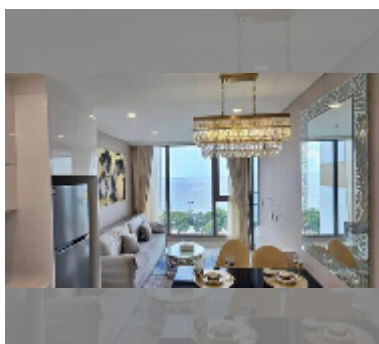

Condo for sale 1 bedroom 64 m² in Copacabana Beach Jomtien, Pattaya

฿ 14,560,000

UNIT PARAMETERS:

UID	FS-242043
quota	thai quota
type	1 bedroom
size	64m ²
floor	11
view	sea view
quality	good
equipment: furniture, air conditioner, television, refrigerator	

PROJECT PARAMETERS:

district	Jomtien
buildings	1
floors	59
built in	2022
maintenance	฿ 38,400/year

FACILITIES:

General information: highrise, meters to beach: 50, minutes to beach: 1, shuttle bus, beach front, open parking, multy-level parking.

Swimming pool: swimming pool, rooftop pool, infinity view, jacuzzi, pool bar , sunbathing area.

Chill zone: chill zone, garden, rooftop chillout.

Health zone: gym, sauna, hamam.

Other: lobby, meeting room, games room, kids playgarden, CCTV, security.