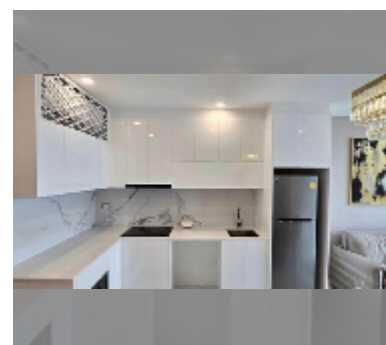

Condo for sale 1 bedroom 64 m² in Copacabana Beach Jomtien, Pattaya

฿ 14,560,000

UNIT PARAMETERS:

UID	FS-242043
quota	thai quota
type	1 bedroom
size	64m²
floor	11
view	sea view
quality	good
equipment: furniture, air conditioner, television, refrigerator	

PROJECT PARAMETERS:

district	Jomtien
buildings	1
floors	59
built in	2022
maintenance	฿ 38,400/year

FACILITIES:

General information: highrise, meters to beach: 50, minutes to beach: 1, shuttle bus, beach front, open parking, multy-level parking.

Swimming pool: swimming pool, rooftop pool, infinity view, jacuzzi, pool bar , sunbathing area.

Chill zone: chill zone, garden, rooftop chillout.

Health zone: gym, sauna, hamam.

Other: lobby, meeting room, games room, kids playgarden, CCTV, security.