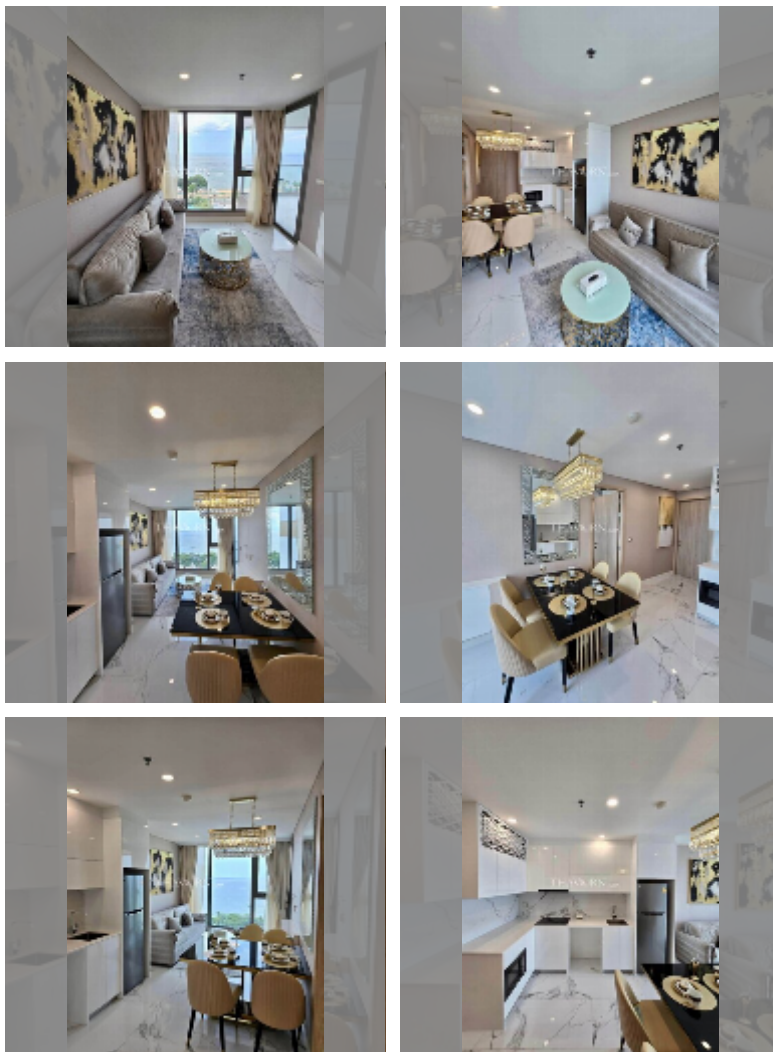

Condo for sale 1 bedroom 64 m² in Copacabana Beach Jomtien, Pattaya

฿ 14,560,000

UNIT PARAMETERS:

UID	FS-242043
quota	thai quota
type	1 bedroom
size	64m²
floor	11
view	sea view
quality	good
equipment: furniture, air conditioner, television, refrigerator	

PROJECT PARAMETERS:

district	Jomtien
buildings	1
floors	59
built in	2022
maintenance	฿ 38,400/year

FACILITIES:

General information: highrise, meters to beach: 50, minutes to beach: 1, shuttle bus, beach front, open parking, multy-level parking.

Swimming pool: swimming pool, rooftop pool, infinity view, jacuzzi, pool bar , sunbathing area.

Chill zone: chill zone, garden, rooftop chillout.

Health zone: gym, sauna, hamam.

Other: lobby, meeting room, games room, kids playgarden, CCTV, security.