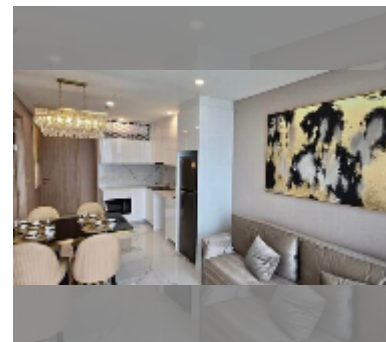

Condo for sale 1 bedroom 64 m² in Copacabana Beach Jomtien, Pattaya

฿ 14,560,000

UNIT PARAMETERS:

UID	FS-242043
quota	thai quota
type	1 bedroom
size	64m²
floor	11
view	sea view
quality	good
equipment: furniture, air conditioner, television, refrigerator	

PROJECT PARAMETERS:

district	Jomtien
buildings	1
floors	59
built in	2022
maintenance	฿ 38,400/year

FACILITIES:

General information: highrise, meters to beach: 50, minutes to beach: 1, shuttle bus, beach front, open parking, multy-level parking.

Swimming pool: swimming pool, rooftop pool, infinity view, jacuzzi, pool bar , sunbathing area.

Chill zone: chill zone, garden, rooftop chillout.

Health zone: gym, sauna, hamam.

Other: lobby, meeting room, games room, kids playgarden, CCTV, security.