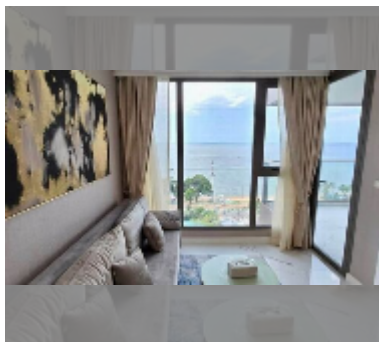

Condo for sale 1 bedroom 64 m² in Copacabana Beach Jomtien, Pattaya

฿ 14,560,000

UNIT PARAMETERS:

UID	FS-242043
quota	thai quota
type	1 bedroom
size	64m²
floor	11
view	sea view
quality	good
equipment: furniture, air conditioner, television, refrigerator	

PROJECT PARAMETERS:

district	Jomtien
buildings	1
floors	59
built in	2022
maintenance	฿ 38,400/year

FACILITIES:

General information: highrise, meters to beach: 50, minutes to beach: 1, shuttle bus, beach front, open parking, multy-level parking.

Swimming pool: swimming pool, rooftop pool, infinity view, jacuzzi, pool bar , sunbathing area.

Chill zone: chill zone, garden, rooftop chillout.

Health zone: gym, sauna, hamam.

Other: lobby, meeting room, games room, kids playgarden, CCTV, security.