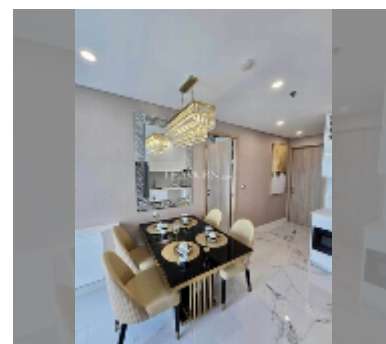

Condo for sale 1 bedroom 64 m² in Copacabana Beach Jomtien, Pattaya

฿ 14,560,000

UNIT PARAMETERS:

UID	FS-242043
quota	thai quota
type	1 bedroom
size	64m²
floor	11
view	sea view
quality	good
equipment: furniture, air conditioner, television, refrigerator	

PROJECT PARAMETERS:

district	Jomtien
buildings	1
floors	59
built in	2022
maintenance	฿ 38,400/year

FACILITIES:

General information: highrise, meters to beach: 50, minutes to beach: 1, shuttle bus, beach front, open parking, multy-level parking.

Swimming pool: swimming pool, rooftop pool, infinity view, jacuzzi, pool bar , sunbathing area.

Chill zone: chill zone, garden, rooftop chillout.

Health zone: gym, sauna, hamam.

Other: lobby, meeting room, games room, kids playgarden, CCTV, security.