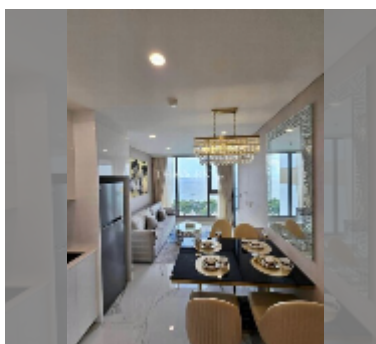

Condo for sale 1 bedroom 64 m² in Copacabana Beach Jomtien, Pattaya

฿ 14,560,000

UNIT PARAMETERS:

UID	FS-242043
quota	thai quota
type	1 bedroom
size	64m²
floor	11
view	sea view
quality	good
equipment: furniture, air conditioner, television, refrigerator	

PROJECT PARAMETERS:

district	Jomtien
buildings	1
floors	59
built in	2022
maintenance	฿ 38,400/year

FACILITIES:

General information: highrise, meters to beach: 50, minutes to beach: 1, shuttle bus, beach front, open parking, multy-level parking.

Swimming pool: swimming pool, rooftop pool, infinity view, jacuzzi, pool bar , sunbathing area.

Chill zone: chill zone, garden, rooftop chillout.

Health zone: gym, sauna, hamam.

Other: lobby, meeting room, games room, kids playgarden, CCTV, security.