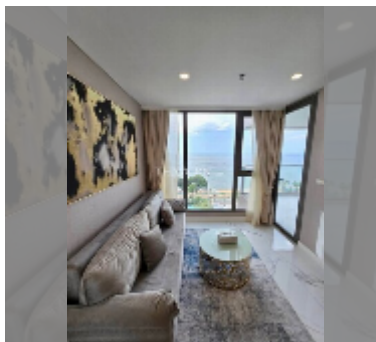

Condo for sale 1 bedroom 64 m² in Copacabana Beach Jomtien, Pattaya

฿ 14,560,000

UNIT PARAMETERS:

UID	FS-242043
quota	thai quota
type	1 bedroom
size	64m²
floor	11
view	sea view
quality	good
equipment: furniture, air conditioner, television, refrigerator	

PROJECT PARAMETERS:

district	Jomtien
buildings	1
floors	59
built in	2022
maintenance	฿ 38,400/year

FACILITIES:

General information: highrise, meters to beach: 50, minutes to beach: 1, shuttle bus, beach front, open parking, multy-level parking.

Swimming pool: swimming pool, rooftop pool, infinity view, jacuzzi, pool bar , sunbathing area.

Chill zone: chill zone, garden, rooftop chillout.

Health zone: gym, sauna, hamam.

Other: lobby, meeting room, games room, kids playgarden, CCTV, security.