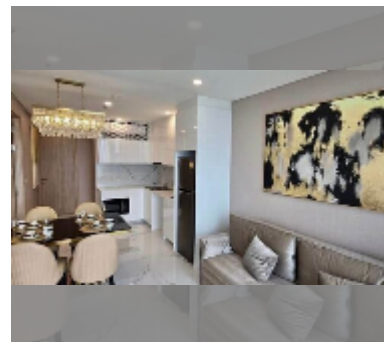

Condo for sale 1 bedroom 64 m² in Copacabana Beach Jomtien, Pattaya

฿ 14,560,000

UNIT PARAMETERS:

UID	FS-242043
quota	thai quota
type	1 bedroom
size	64m²
floor	11
view	sea view
quality	good
equipment: furniture, air conditioner, television, refrigerator	

PROJECT PARAMETERS:

district	Jomtien
buildings	1
floors	59
built in	2022
maintenance	฿ 38,400/year

FACILITIES:

General information: highrise, meters to beach: 50, minutes to beach: 1, shuttle bus, beach front, open parking, multy-level parking.

Swimming pool: swimming pool, rooftop pool, infinity view, jacuzzi, pool bar , sunbathing area.

Chill zone: chill zone, garden, rooftop chillout.

Health zone: gym, sauna, hamam.

Other: lobby, meeting room, games room, kids playgarden, CCTV, security.