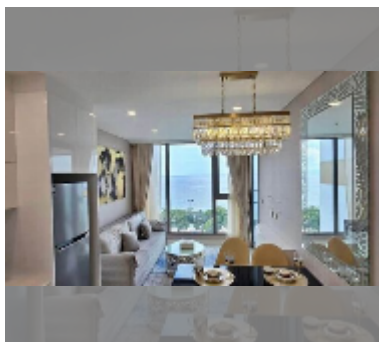

Condo for sale 1 bedroom 64 m² in Copacabana Beach Jomtien, Pattaya

฿ 14,560,000

UNIT PARAMETERS:

UID	FS-242043
quota	thai quota
type	1 bedroom
size	64m²
floor	11
view	sea view
quality	good
equipment: furniture, air conditioner, television, refrigerator	

PROJECT PARAMETERS:

district	Jomtien
buildings	1
floors	59
built in	2022
maintenance	฿ 38,400/year

FACILITIES:

General information: highrise, meters to beach: 50, minutes to beach: 1, shuttle bus, beach front, open parking, multy-level parking.

Swimming pool: swimming pool, rooftop pool, infinity view, jacuzzi, pool bar , sunbathing area.

Chill zone: chill zone, garden, rooftop chillout.

Health zone: gym, sauna, hamam.

Other: lobby, meeting room, games room, kids playgarden, CCTV, security.