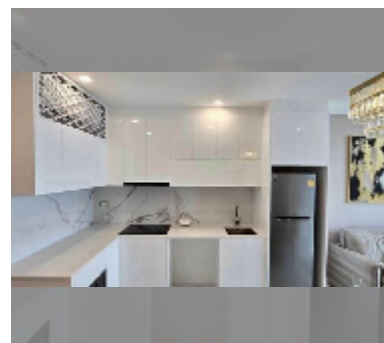

Condo for sale 1 bedroom 64 m² in Copacabana Beach Jomtien, Pattaya

฿ 14,560,000

UNIT PARAMETERS:

UID	FS-242043
quota	thai quota
type	1 bedroom
size	64m²
floor	11
view	sea view
quality	good
equipment: furniture, air conditioner, television, refrigerator	

PROJECT PARAMETERS:

district	Jomtien
buildings	1
floors	59
built in	2022
maintenance	฿ 38,400/year

FACILITIES:

General information: highrise, meters to beach: 50, minutes to beach: 1, shuttle bus, beach front, open parking, multy-level parking.

Swimming pool: swimming pool, rooftop pool, infinity view, jacuzzi, pool bar , sunbathing area.

Chill zone: chill zone, garden, rooftop chillout.

Health zone: gym, sauna, hamam.

Other: lobby, meeting room, games room, kids playgarden, CCTV, security.