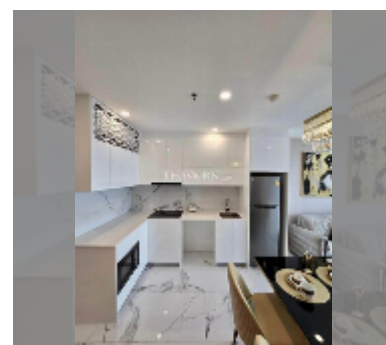

Condo for sale 1 bedroom 64 m² in Copacabana Beach Jomtien, Pattaya

฿ 14,560,000

UNIT PARAMETERS:

UID	FS-242043
quota	thai quota
type	1 bedroom
size	64m²
floor	11
view	sea view
quality	good
equipment: furniture, air conditioner, television, refrigerator	

PROJECT PARAMETERS:

district	Jomtien
buildings	1
floors	59
built in	2022
maintenance	฿ 38,400/year

FACILITIES:

General information: highrise, meters to beach: 50, minutes to beach: 1, shuttle bus, beach front, open parking, multy-level parking.

Swimming pool: swimming pool, rooftop pool, infinity view, jacuzzi, pool bar , sunbathing area.

Chill zone: chill zone, garden, rooftop chillout.

Health zone: gym, sauna, hamam.

Other: lobby, meeting room, games room, kids playgarden, CCTV, security.