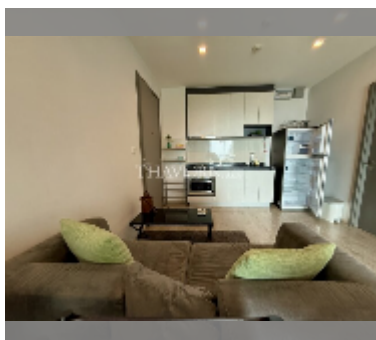

Condo for sale 2 bedroom 58 m² in The Base Central Pattaya, Pattaya

฿ 7,200,000

UNIT PARAMETERS:

UID	FS-242042
quota	company ownership
type	2 bedroom
size	58m²
floor	9
view	sea view
quality	good
equipment: furniture, air conditioner, television, refrigerator	

PROJECT PARAMETERS:

district	Central Pattaya
buildings	3
floors	32
built in	2016

FACILITIES:

General information: highrise, meters to beach: 100, minutes to beach: 5, covered parking.

Swimming pool: swimming pool, rooftop pool.

Chill zone: garden, rooftop chillout, barbeque areas.

Health zone: gym.

Other: lobby, CCTV, security.