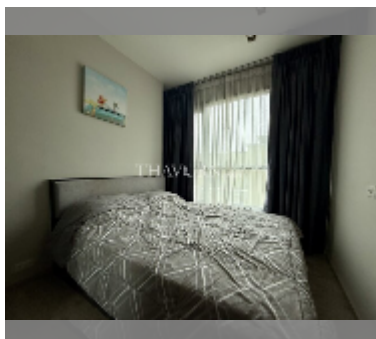

Condo for sale 2 bedroom 58 m² in The Base Central Pattaya, Pattaya

฿ 7,200,000

UNIT PARAMETERS:

UID	FS-242042
quota	company ownership
type	2 bedroom
size	58m²
floor	9
view	sea view
quality	good
equipment: furniture, air conditioner, television, refrigerator	

PROJECT PARAMETERS:

district	Central Pattaya
buildings	3
floors	32
built in	2016

FACILITIES:

General information: highrise, meters to beach: 100, minutes to beach: 5, covered parking.

Swimming pool: swimming pool, rooftop pool.

Chill zone: garden, rooftop chillout, barbeque areas.

Health zone: gym.

Other: lobby, CCTV, security.