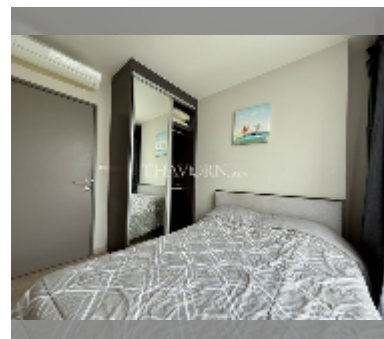

Condo for sale 2 bedroom 58 m² in The Base Central Pattaya, Pattaya

฿ 7,200,000

UNIT PARAMETERS:

UID	FS-242042
quota	company ownership
type	2 bedroom
size	58m²
floor	9
view	sea view
quality	good
equipment: furniture, air conditioner, television, refrigerator	

PROJECT PARAMETERS:

district	Central Pattaya
buildings	3
floors	32
built in	2016

FACILITIES:

General information: highrise, meters to beach: 100, minutes to beach: 5, covered parking.

Swimming pool: swimming pool, rooftop pool.

Chill zone: garden, rooftop chillout, barbeque areas.

Health zone: gym.

Other: lobby, CCTV, security.