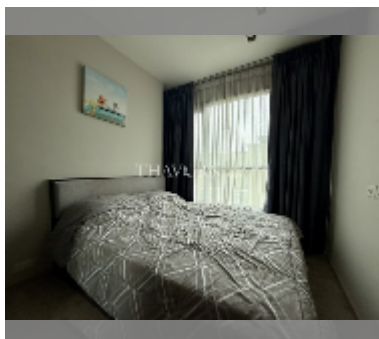

Condo for sale 2 bedroom 58 m² in The Base Central Pattaya, Pattaya

฿ 7,200,000

UNIT PARAMETERS:

UID	FS-242042
quota	company ownership
type	2 bedroom
size	58m²
floor	9
view	sea view
quality	good
equipment: furniture, air conditioner, television, refrigerator	

PROJECT PARAMETERS:

district	Central Pattaya
buildings	3
floors	32
built in	2016

FACILITIES:

General information: highrise, meters to beach: 100, minutes to beach: 5, covered parking.

Swimming pool: swimming pool, rooftop pool.

Chill zone: garden, rooftop chillout, barbeque areas.

Health zone: gym.

Other: lobby, CCTV, security.