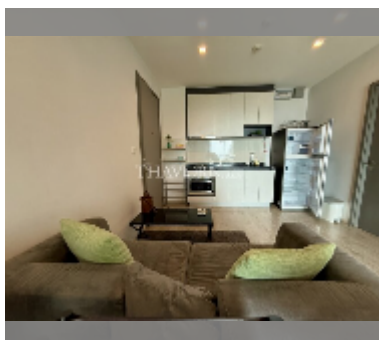

Condo for sale 2 bedroom 58 m² in The Base Central Pattaya, Pattaya

฿ 7,200,000

UNIT PARAMETERS:

UID	FS-242042
quota	company ownership
type	2 bedroom
size	58m²
floor	9
view	sea view
quality	good
equipment: furniture, air conditioner, television, refrigerator	

PROJECT PARAMETERS:

district	Central Pattaya
buildings	3
floors	32
built in	2016

FACILITIES:

General information: highrise, meters to beach: 100, minutes to beach: 5, covered parking.

Swimming pool: swimming pool, rooftop pool.

Chill zone: garden, rooftop chillout, barbeque areas.

Health zone: gym.

Other: lobby, CCTV, security.