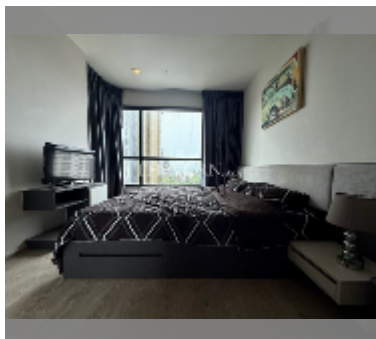

Condo for sale 2 bedroom 58 m² in The Base Central Pattaya, Pattaya

฿ 7,200,000

UNIT PARAMETERS:

UID	FS-242042
quota	company ownership
type	2 bedroom
size	58m²
floor	9
view	sea view
quality	good
equipment: furniture, air conditioner, television, refrigerator	

PROJECT PARAMETERS:

district	Central Pattaya
buildings	3
floors	32
built in	2016

FACILITIES:

General information: highrise, meters to beach: 100, minutes to beach: 5, covered parking.

Swimming pool: swimming pool, rooftop pool.

Chill zone: garden, rooftop chillout, barbeque areas.

Health zone: gym.

Other: lobby, CCTV, security.