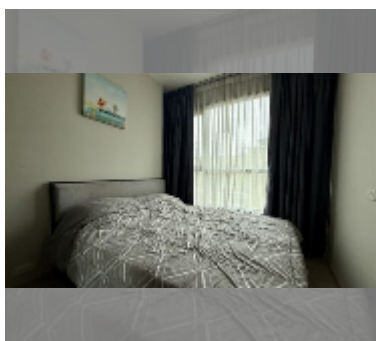

Condo for sale 2 bedroom 58 m² in The Base Central Pattaya, Pattaya

฿ 7,200,000

UNIT PARAMETERS:

UID	FS-242042
quota	company ownership
type	2 bedroom
size	58m²
floor	9
view	sea view
quality	good
equipment: furniture, air conditioner, television, refrigerator	

PROJECT PARAMETERS:

district	Central Pattaya
buildings	3
floors	32
built in	2016

FACILITIES:

General information: highrise, meters to beach: 100, minutes to beach: 5, covered parking.

Swimming pool: swimming pool, rooftop pool.

Chill zone: garden, rooftop chillout, barbeque areas.

Health zone: gym.

Other: lobby, CCTV, security.