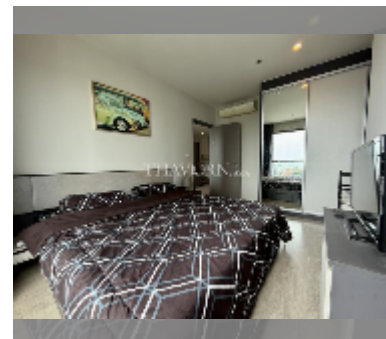

Condo for sale 2 bedroom 58 m² in The Base Central Pattaya, Pattaya

฿ 7,200,000

UNIT PARAMETERS:

UID	FS-242042
quota	company ownership
type	2 bedroom
size	58m²
floor	9
view	sea view
quality	good
equipment: furniture, air conditioner, television, refrigerator	

PROJECT PARAMETERS:

district	Central Pattaya
buildings	3
floors	32
built in	2016

FACILITIES:

General information: highrise, meters to beach: 100, minutes to beach: 5, covered parking.

Swimming pool: swimming pool, rooftop pool.

Chill zone: garden, rooftop chillout, barbeque areas.

Health zone: gym.

Other: lobby, CCTV, security.