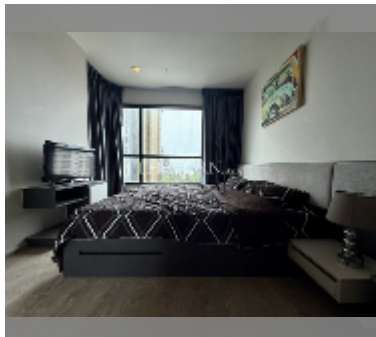

Condo for sale 2 bedroom 58 m² in The Base Central Pattaya, Pattaya

฿ 7,200,000

UNIT PARAMETERS:

UID	FS-242042
quota	company ownership
type	2 bedroom
size	58m²
floor	9
view	sea view
quality	good
equipment: furniture, air conditioner, television, refrigerator	

PROJECT PARAMETERS:

district	Central Pattaya
buildings	3
floors	32
built in	2016

FACILITIES:

General information: highrise, meters to beach: 100, minutes to beach: 5, covered parking.

Swimming pool: swimming pool, rooftop pool.

Chill zone: garden, rooftop chillout, barbeque areas.

Health zone: gym.

Other: lobby, CCTV, security.