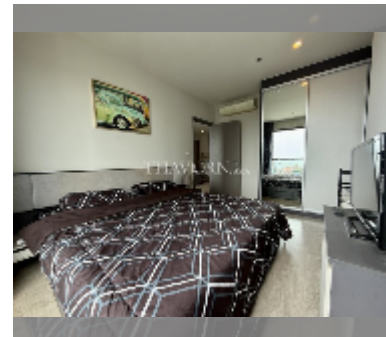

Condo for sale 2 bedroom 58 m² in The Base Central Pattaya, Pattaya

฿ 7,200,000

UNIT PARAMETERS:

UID	FS-242042
quota	company ownership
type	2 bedroom
size	58m²
floor	9
view	sea view
quality	good
equipment: furniture, air conditioner, television, refrigerator	

PROJECT PARAMETERS:

district	Central Pattaya
buildings	3
floors	32
built in	2016

FACILITIES:

General information: highrise, meters to beach: 100, minutes to beach: 5, covered parking.

Swimming pool: swimming pool, rooftop pool.

Chill zone: garden, rooftop chillout, barbeque areas.

Health zone: gym.

Other: lobby, CCTV, security.