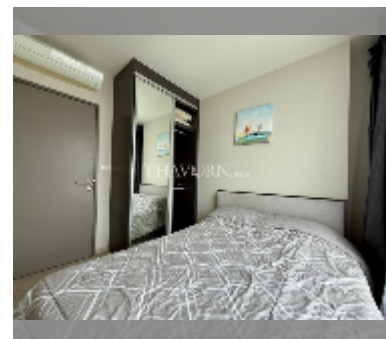

Condo for sale 2 bedroom 58 m² in The Base Central Pattaya, Pattaya

฿ 7,200,000

UNIT PARAMETERS:

UID	FS-242042
quota	company ownership
type	2 bedroom
size	58m²
floor	9
view	sea view
quality	good
equipment: furniture, air conditioner, television, refrigerator	

PROJECT PARAMETERS:

district	Central Pattaya
buildings	3
floors	32
built in	2016

FACILITIES:

General information: highrise, meters to beach: 100, minutes to beach: 5, covered parking.

Swimming pool: swimming pool, rooftop pool.

Chill zone: garden, rooftop chillout, barbeque areas.

Health zone: gym.

Other: lobby, CCTV, security.