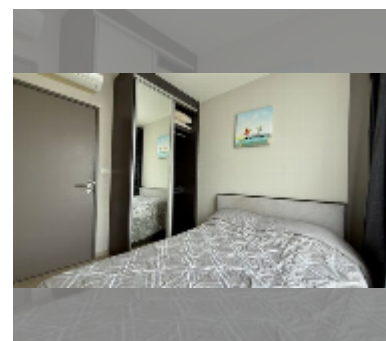

Condo for sale 2 bedroom 58 m² in The Base Central Pattaya, Pattaya

฿ 7,200,000

UNIT PARAMETERS:

UID	FS-242042
quota	company ownership
type	2 bedroom
size	58m²
floor	9
view	sea view
quality	good
equipment: furniture, air conditioner, television, refrigerator	

PROJECT PARAMETERS:

district	Central Pattaya
buildings	3
floors	32
built in	2016

FACILITIES:

General information: highrise, meters to beach: 100, minutes to beach: 5, covered parking.

Swimming pool: swimming pool, rooftop pool.

Chill zone: garden, rooftop chillout, barbeque areas.

Health zone: gym.

Other: lobby, CCTV, security.