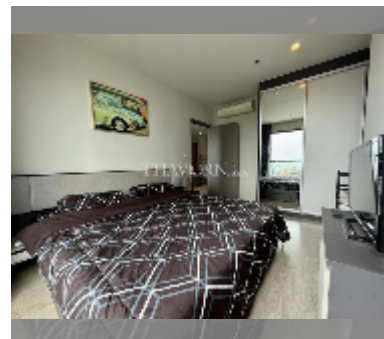

Condo for sale 2 bedroom 58 m² in The Base Central Pattaya, Pattaya

฿ 7,200,000

UNIT PARAMETERS:

UID	FS-242042
quota	company ownership
type	2 bedroom
size	58m²
floor	9
view	sea view
quality	good
equipment: furniture, air conditioner, television, refrigerator	

PROJECT PARAMETERS:

district	Central Pattaya
buildings	3
floors	32
built in	2016

FACILITIES:

General information: highrise, meters to beach: 100, minutes to beach: 5, covered parking.

Swimming pool: swimming pool, rooftop pool.

Chill zone: garden, rooftop chillout, barbeque areas.

Health zone: gym.

Other: lobby, CCTV, security.