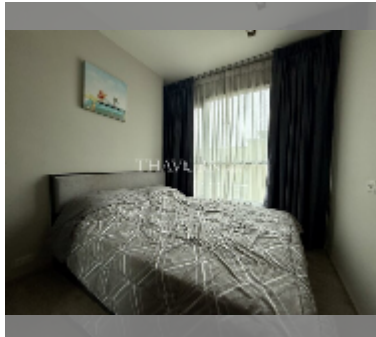

Condo for sale 2 bedroom 58 m² in The Base Central Pattaya, Pattaya

฿ 7,200,000

UNIT PARAMETERS:

UID	FS-242042
quota	company ownership
type	2 bedroom
size	58m²
floor	9
view	sea view
quality	good
equipment: furniture, air conditioner, television, refrigerator	

PROJECT PARAMETERS:

district	Central Pattaya
buildings	3
floors	32
built in	2016

FACILITIES:

General information: highrise, meters to beach: 100, minutes to beach: 5, covered parking.

Swimming pool: swimming pool, rooftop pool.

Chill zone: garden, rooftop chillout, barbeque areas.

Health zone: gym.

Other: lobby, CCTV, security.