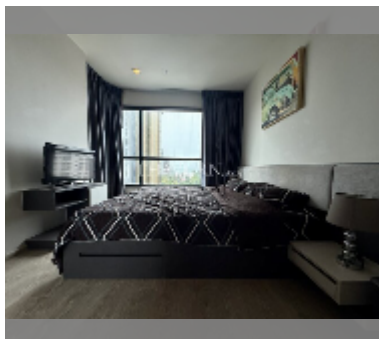

Condo for sale 2 bedroom 58 m² in The Base Central Pattaya, Pattaya

฿ 7,200,000

UNIT PARAMETERS:

UID	FS-242042
quota	company ownership
type	2 bedroom
size	58m²
floor	9
view	sea view
quality	good
equipment: furniture, air conditioner, television, refrigerator	

PROJECT PARAMETERS:

district	Central Pattaya
buildings	3
floors	32
built in	2016

FACILITIES:

General information: highrise, meters to beach: 100, minutes to beach: 5, covered parking.

Swimming pool: swimming pool, rooftop pool.

Chill zone: garden, rooftop chillout, barbeque areas.

Health zone: gym.

Other: lobby, CCTV, security.