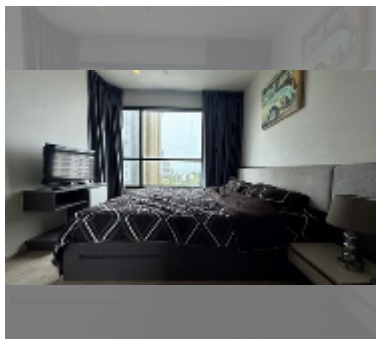

Condo for sale 2 bedroom 58 m² in The Base Central Pattaya, Pattaya

฿ 7,200,000

UNIT PARAMETERS:

UID	FS-242042
quota	company ownership
type	2 bedroom
size	58m²
floor	9
view	sea view
quality	good
equipment: furniture, air conditioner, television, refrigerator	

PROJECT PARAMETERS:

district	Central Pattaya
buildings	3
floors	32
built in	2016

FACILITIES:

General information: highrise, meters to beach: 100, minutes to beach: 5, covered parking.

Swimming pool: swimming pool, rooftop pool.

Chill zone: garden, rooftop chillout, barbeque areas.

Health zone: gym.

Other: lobby, CCTV, security.