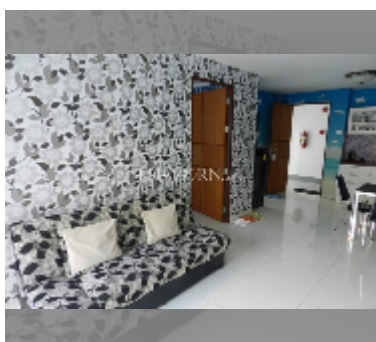

Condo for sale 1 bedroom 52 m² in Neo Condominium, Pattaya

฿ 3,550,000

UNIT PARAMETERS:

UID	FS-242030
quota	foreign quota
type	1 bedroom
size	52m²
floor	5
view	pool view
quality	good
equipment: furniture, air conditioner, television	

PROJECT PARAMETERS:

district	Jomtien
buildings	2
floors	6
built in	2011
maintenance	฿ 18,720/year

FACILITIES:

General information: lowrise, open parking, covered parking.

Swimming pool: swimming pool, kids pool, sunbathing area.

Chill zone: chill zone, garden.

Other: reception, lobby, CCTV, security, minimart, laundry.