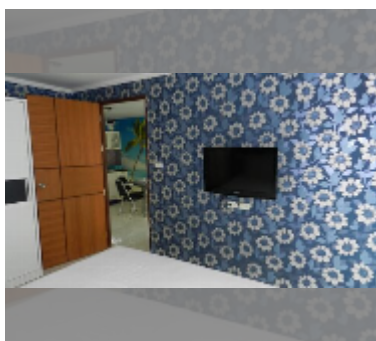

Condo for sale 1 bedroom 52 m² in Neo Condominium, Pattaya

฿ 3,550,000

UNIT PARAMETERS:

UID	FS-242030
quota	foreign quota
type	1 bedroom
size	52m²
floor	5
view	pool view
quality	good
equipment: furniture, air conditioner, television	

PROJECT PARAMETERS:

district	Jomtien
buildings	2
floors	6
built in	2011
maintenance	฿ 18,720/year

FACILITIES:

General information: lowrise, open parking, covered parking.

Swimming pool: swimming pool, kids pool, sunbathing area.

Chill zone: chill zone, garden.

Other: reception, lobby, CCTV, security, minimart, laundry.