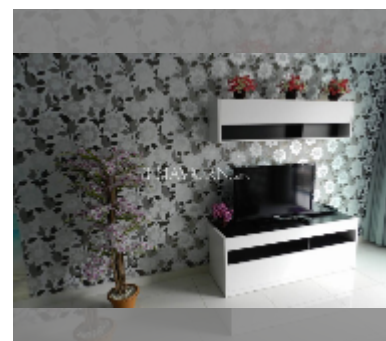

Condo for sale 1 bedroom 52 m² in Neo Condominium, Pattaya

฿ 3,550,000

UNIT PARAMETERS:

UID	FS-242030
quota	foreign quota
type	1 bedroom
size	52m²
floor	5
view	pool view
quality	good
equipment: furniture, air conditioner, television	

PROJECT PARAMETERS:

district	Jomtien
buildings	2
floors	6
built in	2011
maintenance	฿ 18,720/year

FACILITIES:

General information: lowrise, open parking, covered parking.

Swimming pool: swimming pool, kids pool, sunbathing area.

Chill zone: chill zone, garden.

Other: reception, lobby, CCTV, security, minimart, laundry.