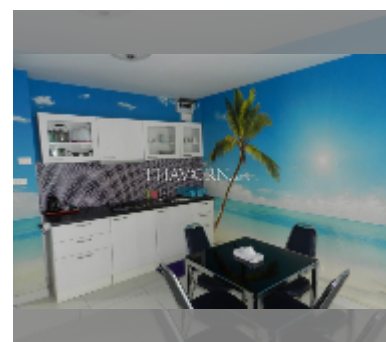

Condo for sale 1 bedroom 52 m² in Neo Condominium, Pattaya

฿ 3,550,000

UNIT PARAMETERS:

| | |
|---|------------------|
| UID | FS-242030 |
| quota | foreign quota |
| type | 1 bedroom |
| size | 52m ² |
| floor | 5 |
| view | pool view |
| quality | good |
| equipment: furniture, air conditioner, television | |

Swimming pool: swimming pool, kids pool, sunbathing area.

Chill zone: chill zone, garden.

Other: reception, lobby, CCTV, security, minimart, laundry.

details