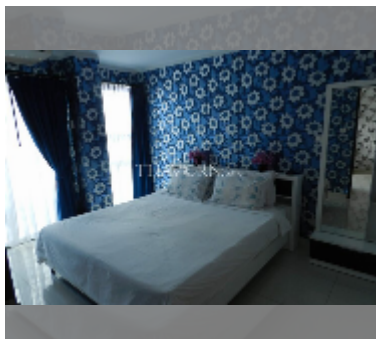

Condo for sale 1 bedroom 52 m² in Neo Condominium, Pattaya

฿ 3,550,000

UNIT PARAMETERS:

UID	FS-242030
quota	foreign quota
type	1 bedroom
size	52m²
floor	5
view	pool view
quality	good
equipment: furniture, air conditioner, television	

PROJECT PARAMETERS:

district	Jomtien
buildings	2
floors	6
built in	2011
maintenance	฿ 18,720/year

FACILITIES:

General information: lowrise, open parking, covered parking.

Swimming pool: swimming pool, kids pool, sunbathing area.

Chill zone: chill zone, garden.

Other: reception, lobby, CCTV, security, minimart, laundry.