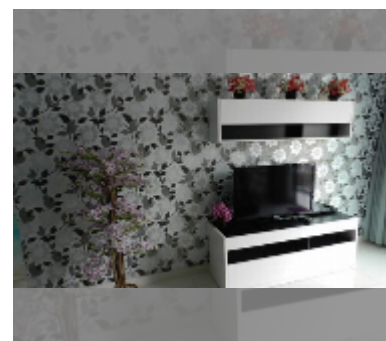

Condo for sale 1 bedroom 52 m² in Neo Condominium, Pattaya

฿ 3,550,000

UNIT PARAMETERS:

UID	FS-242030
quota	foreign quota
type	1 bedroom
size	52m²
floor	5
view	pool view
quality	good
equipment: furniture, air conditioner, television	

PROJECT PARAMETERS:

district	Jomtien
buildings	2
floors	6
built in	2011
maintenance	฿ 18,720/year

FACILITIES:

General information: lowrise, open parking, covered parking.

Swimming pool: swimming pool, kids pool, sunbathing area.

Chill zone: chill zone, garden.

Other: reception, lobby, CCTV, security, minimart, laundry.