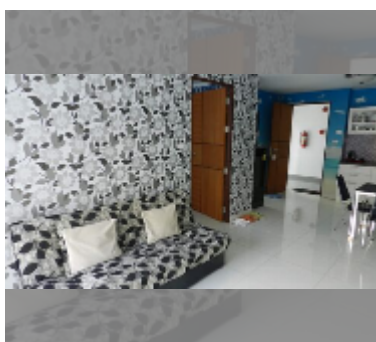

Condo for sale 1 bedroom 52 m² in Neo Condominium, Pattaya

฿ 3,550,000

UNIT PARAMETERS:

UID	FS-242030
quota	foreign quota
type	1 bedroom
size	52m²
floor	5
view	pool view
quality	good
equipment: furniture, air conditioner, television	

PROJECT PARAMETERS:

district	Jomtien
buildings	2
floors	6
built in	2011
maintenance	฿ 18,720/year

FACILITIES:

General information: lowrise, open parking, covered parking.

Swimming pool: swimming pool, kids pool, sunbathing area.

Chill zone: chill zone, garden.

Other: reception, lobby, CCTV, security, minimart, laundry.