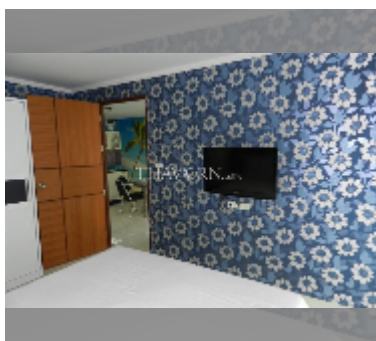

Condo for sale 1 bedroom 52 m² in Neo Condominium, Pattaya

฿ 3,550,000

UNIT PARAMETERS:

UID	FS-242030
quota	foreign quota
type	1 bedroom
size	52m²
floor	5
view	pool view
quality	good
equipment: furniture, air conditioner, television	

PROJECT PARAMETERS:

district	Jomtien
buildings	2
floors	6
built in	2011
maintenance	฿ 18,720/year

FACILITIES:

General information: lowrise, open parking, covered parking.

Swimming pool: swimming pool, kids pool, sunbathing area.

Chill zone: chill zone, garden.

Other: reception, lobby, CCTV, security, minimart, laundry.