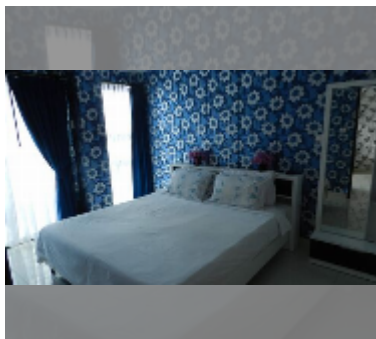

Condo for sale 1 bedroom 52 m² in Neo Condominium, Pattaya

฿ 3,550,000

UNIT PARAMETERS:

UID	FS-242030
quota	foreign quota
type	1 bedroom
size	52m²
floor	5
view	pool view
quality	good
equipment: furniture, air conditioner, television	

PROJECT PARAMETERS:

district	Jomtien
buildings	2
floors	6
built in	2011
maintenance	฿ 18,720/year

FACILITIES:

General information: lowrise, open parking, covered parking.

Swimming pool: swimming pool, kids pool, sunbathing area.

Chill zone: chill zone, garden.

Other: reception, lobby, CCTV, security, minimart, laundry.