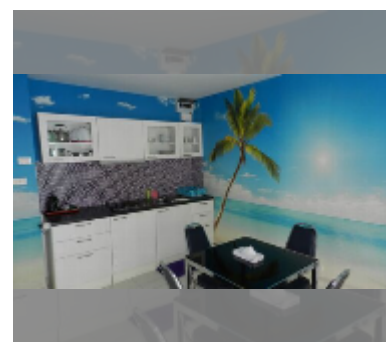

Condo for sale 1 bedroom 52 m² in Neo Condominium, Pattaya

฿ 3,550,000

UNIT PARAMETERS:

UID	FS-242030
quota	foreign quota
type	1 bedroom
size	52m²
floor	5
view	pool view
quality	good
equipment: furniture, air conditioner, television	

PROJECT PARAMETERS:

district	Jomtien
buildings	2
floors	6
built in	2011
maintenance	฿ 18,720/year

FACILITIES:

General information: lowrise, open parking, covered parking.

Swimming pool: swimming pool, kids pool, sunbathing area.

Chill zone: chill zone, garden.

Other: reception, lobby, CCTV, security, minimart, laundry.