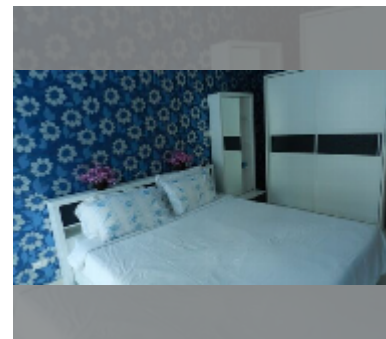

Condo for sale 1 bedroom 52 m² in Neo Condominium, Pattaya

฿ 3,550,000

UNIT PARAMETERS:

UID	FS-242030
quota	foreign quota
type	1 bedroom
size	52m²
floor	5
view	pool view
quality	good
equipment: furniture, air conditioner, television	

PROJECT PARAMETERS:

district	Jomtien
buildings	2
floors	6
built in	2011
maintenance	฿ 18,720/year

FACILITIES:

General information: lowrise, open parking, covered parking.

Swimming pool: swimming pool, kids pool, sunbathing area.

Chill zone: chill zone, garden.

Other: reception, lobby, CCTV, security, minimart, laundry.