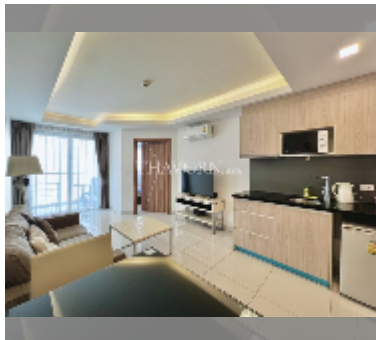

Condo for sale 1 bedroom 35 m² in Laguna Beach Resort 2, Pattaya

฿ 2,240,000

UNIT PARAMETERS:

UID	FS-242024
quota	foreign quota
type	1 bedroom
size	35m²
floor	5
view	pool view

PROJECT PARAMETERS:

district	Jomtien
buildings	4
floors	8
built in	2016

FACILITIES:

General information: resort, meters to beach: 700, minutes to beach: 10, underground parking.

Swimming pool: swimming pool, kids pool, water slides, waterfall, jacuzzi, pool bar .

Chill zone: chill zone, garden.

Health zone: gym, sauna, massage.

Other: reception, lobby, clubhouse, kids playgarden, CCTV, security, minimart, laundry.