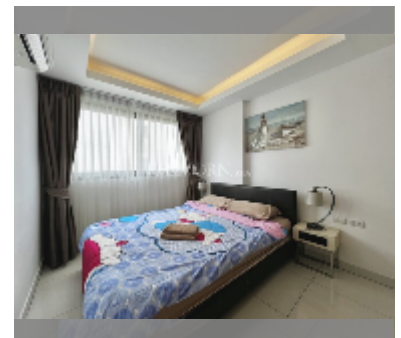

Condo for sale 1 bedroom 35 m² in Laguna Beach Resort 2, Pattaya

฿ 2,240,000

UNIT PARAMETERS:

UID	FS-242024
quota	foreign quota
type	1 bedroom
size	35m²
floor	5
view	pool view

PROJECT PARAMETERS:

district	Jomtien
buildings	4
floors	8
built in	2016

FACILITIES:

General information: resort, meters to beach: 700, minutes to beach: 10, underground parking.

Swimming pool: swimming pool, kids pool, water slides, waterfall, jacuzzi, pool bar .

Chill zone: chill zone, garden.

Health zone: gym, sauna, massage.

Other: reception, lobby, clubhouse, kids playgarden, CCTV, security, minimart, laundry.