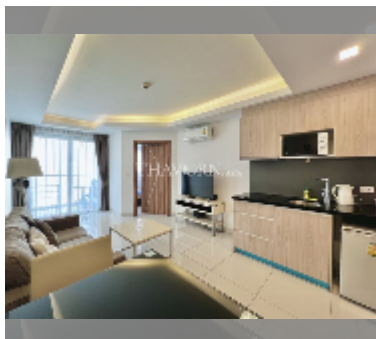

Condo for sale 1 bedroom 35 m² in Laguna Beach Resort 2, Pattaya

฿ 2,210,000

UNIT PARAMETERS:

UID	FS-242024
quota	foreign quota
type	1 bedroom
size	35m ²
floor	5
view	pool view

PROJECT PARAMETERS:

district	Jomtien
buildings	4
floors	8
built in	2016

Health zone: gym, sauna, massage.

Other: reception, lobby, clubhouse, kids playgarden, CCTV, security, minimart, laundry.

[details](#)