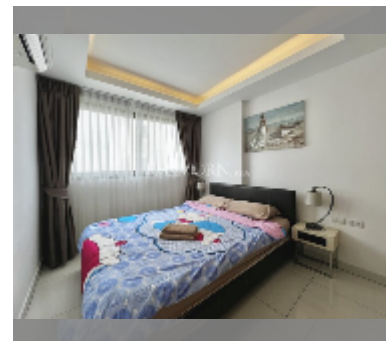

Condo for sale 1 bedroom 35 m² in Laguna Beach Resort 2, Pattaya

฿ 2,240,000

UNIT PARAMETERS:

UID	FS-242024
quota	foreign quota
type	1 bedroom
size	35m²
floor	5
view	pool view

PROJECT PARAMETERS:

district	Jomtien
buildings	4
floors	8
built in	2016

FACILITIES:

General information: resort, meters to beach: 700, minutes to beach: 10, underground parking.

Swimming pool: swimming pool, kids pool, water slides, waterfall, jacuzzi, pool bar .

Chill zone: chill zone, garden.

Health zone: gym, sauna, massage.

Other: reception, lobby, clubhouse, kids playgarden, CCTV, security, minimart, laundry.