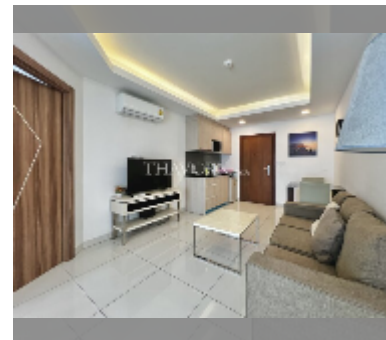

Condo for sale 1 bedroom 35 m² in Laguna Beach Resort 2, Pattaya

฿ 2,240,000

UNIT PARAMETERS:

UID	FS-242024
quota	foreign quota
type	1 bedroom
size	35m²
floor	5
view	pool view

PROJECT PARAMETERS:

district	Jomtien
buildings	4
floors	8
built in	2016

FACILITIES:

General information: resort, meters to beach: 700, minutes to beach: 10, underground parking.

Swimming pool: swimming pool, kids pool, water slides, waterfall, jacuzzi, pool bar .

Chill zone: chill zone, garden.

Health zone: gym, sauna, massage.

Other: reception, lobby, clubhouse, kids playgarden, CCTV, security, minimart, laundry.