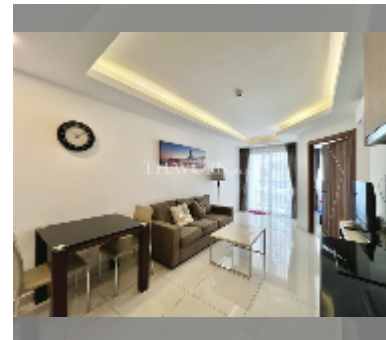

Condo for sale 1 bedroom 35 m² in Laguna Beach Resort 2, Pattaya

฿ 2,240,000

UNIT PARAMETERS:

UID	FS-242024
quota	foreign quota
type	1 bedroom
size	35m²
floor	5
view	pool view

PROJECT PARAMETERS:

district	Jomtien
buildings	4
floors	8
built in	2016

FACILITIES:

General information: resort, meters to beach: 700, minutes to beach: 10, underground parking.

Swimming pool: swimming pool, kids pool, water slides, waterfall, jacuzzi, pool bar .

Chill zone: chill zone, garden.

Health zone: gym, sauna, massage.

Other: reception, lobby, clubhouse, kids playgarden, CCTV, security, minimart, laundry.