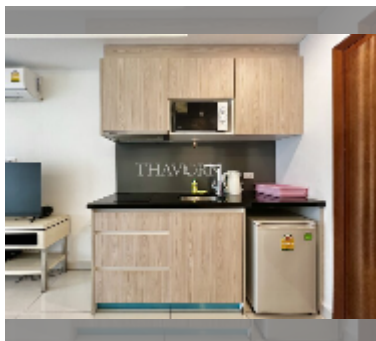

Condo for sale 1 bedroom 35 m² in Laguna Beach Resort 2, Pattaya

฿ 2,240,000

UNIT PARAMETERS:

UID	FS-242024
quota	foreign quota
type	1 bedroom
size	35m²
floor	5
view	pool view

PROJECT PARAMETERS:

district	Jomtien
buildings	4
floors	8
built in	2016

FACILITIES:

General information: resort, meters to beach: 700, minutes to beach: 10, underground parking.

Swimming pool: swimming pool, kids pool, water slides, waterfall, jacuzzi, pool bar .

Chill zone: chill zone, garden.

Health zone: gym, sauna, massage.

Other: reception, lobby, clubhouse, kids playgarden, CCTV, security, minimart, laundry.