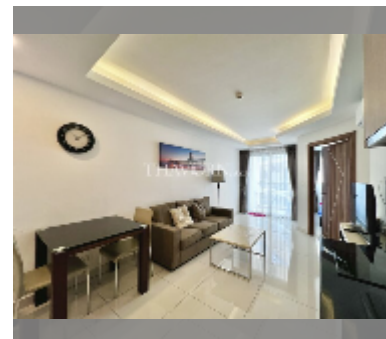

Condo for sale 1 bedroom 35 m² in Laguna Beach Resort 2, Pattaya

฿ 2,210,000

UNIT PARAMETERS:

UID	FS-242024
quota	foreign quota
type	1 bedroom
size	35m²
floor	5
view	pool view

PROJECT PARAMETERS:

district	Jomtien
buildings	4
floors	8
built in	2016

FACILITIES:

General information: resort, meters to beach: 700, minutes to beach: 10, underground parking.

Swimming pool: swimming pool, kids pool, water slides, waterfall, jacuzzi, pool bar .

Chill zone: chill zone, garden.

Health zone: gym, sauna, massage.

Other: reception, lobby, clubhouse, kids playgarden, CCTV, security, minimart, laundry.