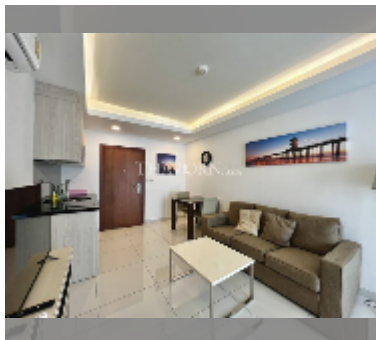

Condo for sale 1 bedroom 35 m² in Laguna Beach Resort 2, Pattaya

฿ 2,240,000

UNIT PARAMETERS:

UID	FS-242024
quota	foreign quota
type	1 bedroom
size	35m²
floor	5
view	pool view

PROJECT PARAMETERS:

district	Jomtien
buildings	4
floors	8
built in	2016

FACILITIES:

General information: resort, meters to beach: 700, minutes to beach: 10, underground parking.

Swimming pool: swimming pool, kids pool, water slides, waterfall, jacuzzi, pool bar .

Chill zone: chill zone, garden.

Health zone: gym, sauna, massage.

Other: reception, lobby, clubhouse, kids playgarden, CCTV, security, minimart, laundry.