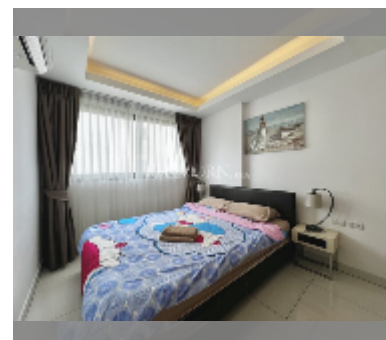

Condo for sale 1 bedroom 35 m² in Laguna Beach Resort 2, Pattaya

฿ 2,210,000

UNIT PARAMETERS:

UID	FS-242024
quota	foreign quota
type	1 bedroom
size	35m²
floor	5
view	pool view

PROJECT PARAMETERS:

district	Jomtien
buildings	4
floors	8
built in	2016

FACILITIES:

General information: resort, meters to beach: 700, minutes to beach: 10, underground parking.

Swimming pool: swimming pool, kids pool, water slides, waterfall, jacuzzi, pool bar .

Chill zone: chill zone, garden.

Health zone: gym, sauna, massage.

Other: reception, lobby, clubhouse, kids playgarden, CCTV, security, minimart, laundry.