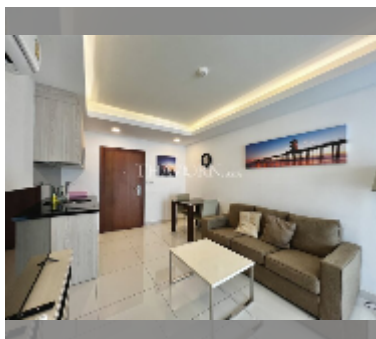

Condo for sale 1 bedroom 35 m² in Laguna Beach Resort 2, Pattaya

฿ 2,210,000

UNIT PARAMETERS:

UID	FS-242024
quota	foreign quota
type	1 bedroom
size	35m²
floor	5
view	pool view

PROJECT PARAMETERS:

district	Jomtien
buildings	4
floors	8
built in	2016

FACILITIES:

General information: resort, meters to beach: 700, minutes to beach: 10, underground parking.

Swimming pool: swimming pool, kids pool, water slides, waterfall, jacuzzi, pool bar .

Chill zone: chill zone, garden.

Health zone: gym, sauna, massage.

Other: reception, lobby, clubhouse, kids playgarden, CCTV, security, minimart, laundry.