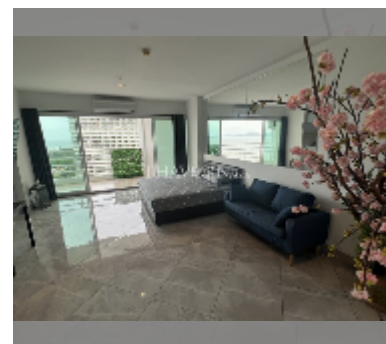

Condo for sale studio 49 m² in View Talay 7, Pattaya

฿ 4,900,000

UNIT PARAMETERS:

UID	FS-242020
quota	foreign quota
type	studio
size	49m²
floor	18
view	sea view
quality	good
equipment: furniture, air conditioner, television, refrigerator	

PROJECT PARAMETERS:

district	Jomtien
buildings	1
floors	27
built in	2010

FACILITIES:

General information: highrise, open parking, covered parking.

Swimming pool: swimming pool.

Chill zone: chill zone, garden.

Health zone: gym.

Other: CCTV, security, minimart.