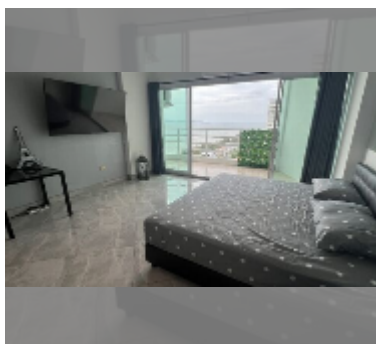

Condo for sale studio 49 m² in View Talay 7, Pattaya

฿ 4,900,000

UNIT PARAMETERS:

UID	FS-242020
quota	foreign quota
type	studio
size	49m²
floor	18
view	sea view
quality	good
equipment: furniture, air conditioner, television, refrigerator	

PROJECT PARAMETERS:

district	Jomtien
buildings	1
floors	27
built in	2010

FACILITIES:

General information: highrise, open parking, covered parking.

Swimming pool: swimming pool.

Chill zone: chill zone, garden.

Health zone: gym.

Other: CCTV, security, minimart.