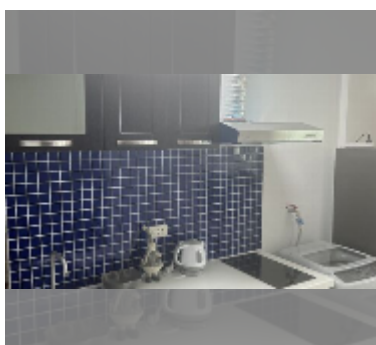

Condo for sale studio 49 m² in View Talay 7, Pattaya

฿ 4,900,000

UNIT PARAMETERS:

UID	FS-242020
quota	foreign quota
type	studio
size	49m²
floor	18
view	sea view
quality	good
equipment: furniture, air conditioner, television, refrigerator	

PROJECT PARAMETERS:

district	Jomtien
buildings	1
floors	27
built in	2010

FACILITIES:

General information: highrise, open parking, covered parking.

Swimming pool: swimming pool.

Chill zone: chill zone, garden.

Health zone: gym.

Other: CCTV, security, minimart.