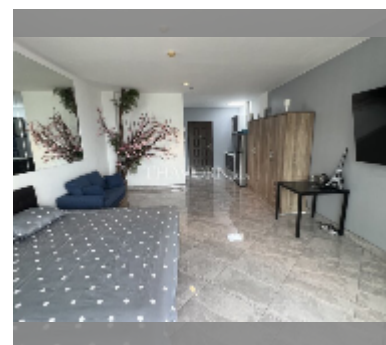

Condo for sale studio 49 m² in View Talay 7, Pattaya

฿ 4,900,000

UNIT PARAMETERS:

UID	FS-242020
quota	foreign quota
type	studio
size	49m²
floor	18
view	sea view
quality	good
equipment: furniture, air conditioner, television, refrigerator	

PROJECT PARAMETERS:

district	Jomtien
buildings	1
floors	27
built in	2010

FACILITIES:

General information: highrise, open parking, covered parking.

Swimming pool: swimming pool.

Chill zone: chill zone, garden.

Health zone: gym.

Other: CCTV, security, minimart.