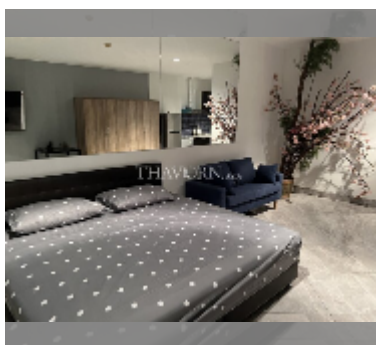

Condo for sale studio 49 m² in View Talay 7, Pattaya

฿ 4,900,000

UNIT PARAMETERS:

UID	FS-242020
quota	foreign quota
type	studio
size	49m²
floor	18
view	sea view
quality	good
equipment: furniture, air conditioner, television, refrigerator	

PROJECT PARAMETERS:

district	Jomtien
buildings	1
floors	27
built in	2010

FACILITIES:

General information: highrise, open parking, covered parking.

Swimming pool: swimming pool.

Chill zone: chill zone, garden.

Health zone: gym.

Other: CCTV, security, minimart.