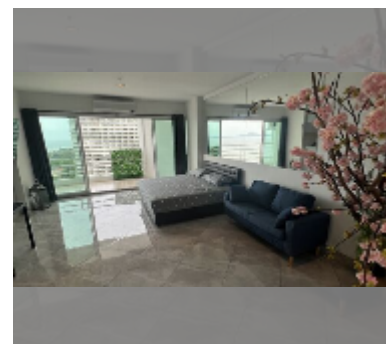

Condo for sale studio 49 m² in View Talay 7, Pattaya

฿ 4,900,000

UNIT PARAMETERS:

UID	FS-242020
quota	foreign quota
type	studio
size	49m²
floor	18
view	sea view
quality	good
equipment: furniture, air conditioner, television, refrigerator	

PROJECT PARAMETERS:

district	Jomtien
buildings	1
floors	27
built in	2010

FACILITIES:

General information: highrise, open parking, covered parking.

Swimming pool: swimming pool.

Chill zone: chill zone, garden.

Health zone: gym.

Other: CCTV, security, minimart.