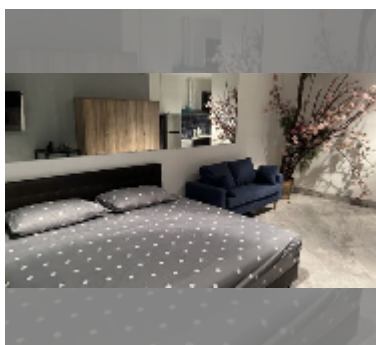

Condo for sale studio 49 m² in View Talay 7, Pattaya

฿ 4,900,000

UNIT PARAMETERS:

UID	FS-242020
quota	foreign quota
type	studio
size	49m²
floor	18
view	sea view
quality	good
equipment: furniture, air conditioner, television, refrigerator	

PROJECT PARAMETERS:

district	Jomtien
buildings	1
floors	27
built in	2010

FACILITIES:

General information: highrise, open parking, covered parking.

Swimming pool: swimming pool.

Chill zone: chill zone, garden.

Health zone: gym.

Other: CCTV, security, minimart.