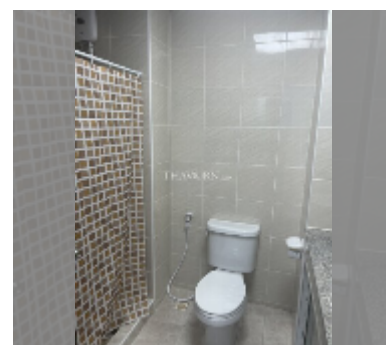

Condo for sale studio 49 m² in View Talay 7, Pattaya

฿ 4,900,000

UNIT PARAMETERS:

UID	FS-242020
quota	foreign quota
type	studio
size	49m²
floor	18
view	sea view
quality	good
equipment: furniture, air conditioner, television, refrigerator	

PROJECT PARAMETERS:

district	Jomtien
buildings	1
floors	27
built in	2010

FACILITIES:

General information: highrise, open parking, covered parking.

Swimming pool: swimming pool.

Chill zone: chill zone, garden.

Health zone: gym.

Other: CCTV, security, minimart.