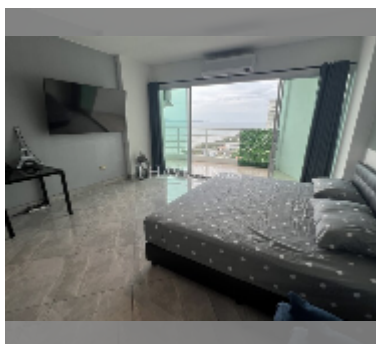

Condo for sale studio 49 m² in View Talay 7, Pattaya

฿ 4,900,000

UNIT PARAMETERS:

UID	FS-242020
quota	foreign quota
type	studio
size	49m²
floor	18
view	sea view
quality	good
equipment: furniture, air conditioner, television, refrigerator	

PROJECT PARAMETERS:

district	Jomtien
buildings	1
floors	27
built in	2010

FACILITIES:

General information: highrise, open parking, covered parking.

Swimming pool: swimming pool.

Chill zone: chill zone, garden.

Health zone: gym.

Other: CCTV, security, minimart.